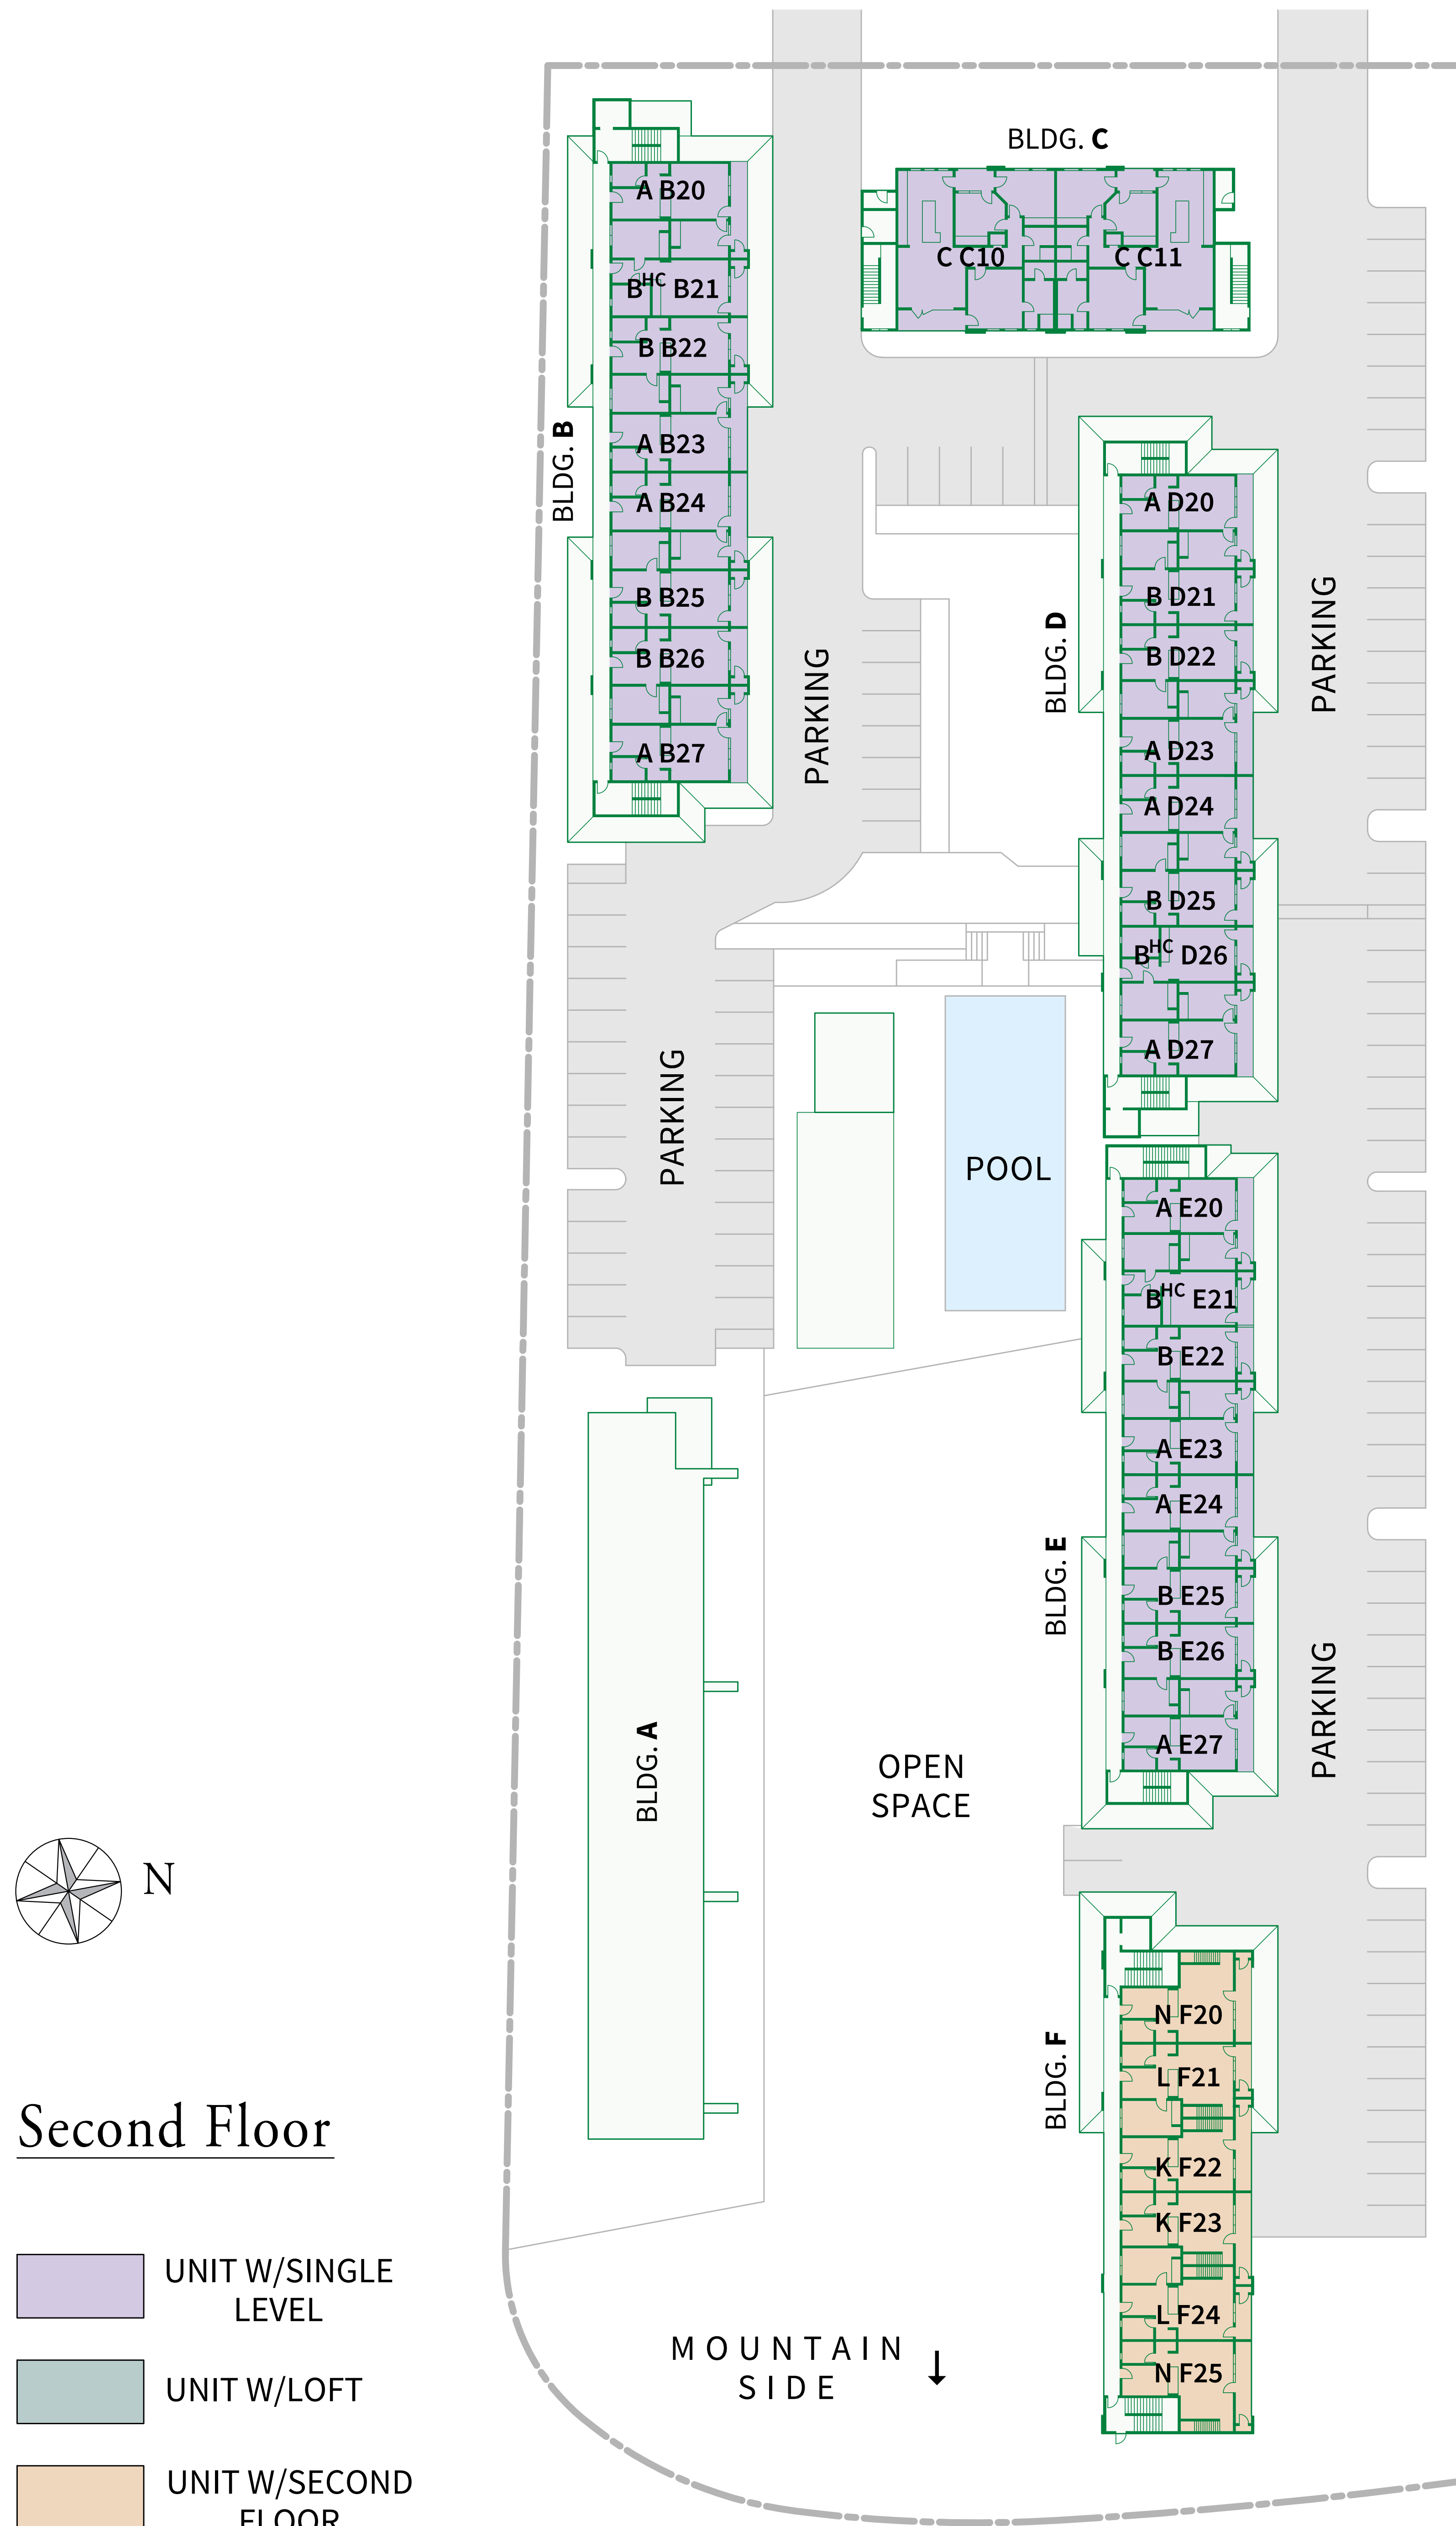

THE BREAKERS

3.05 Acres • 114 Units • Built 2008

OCEAN SIDE ↑

Second Floor

-  UNIT W/SINGLE LEVEL
-  UNIT W/LOFT
-  UNIT W/SECOND FLOOR