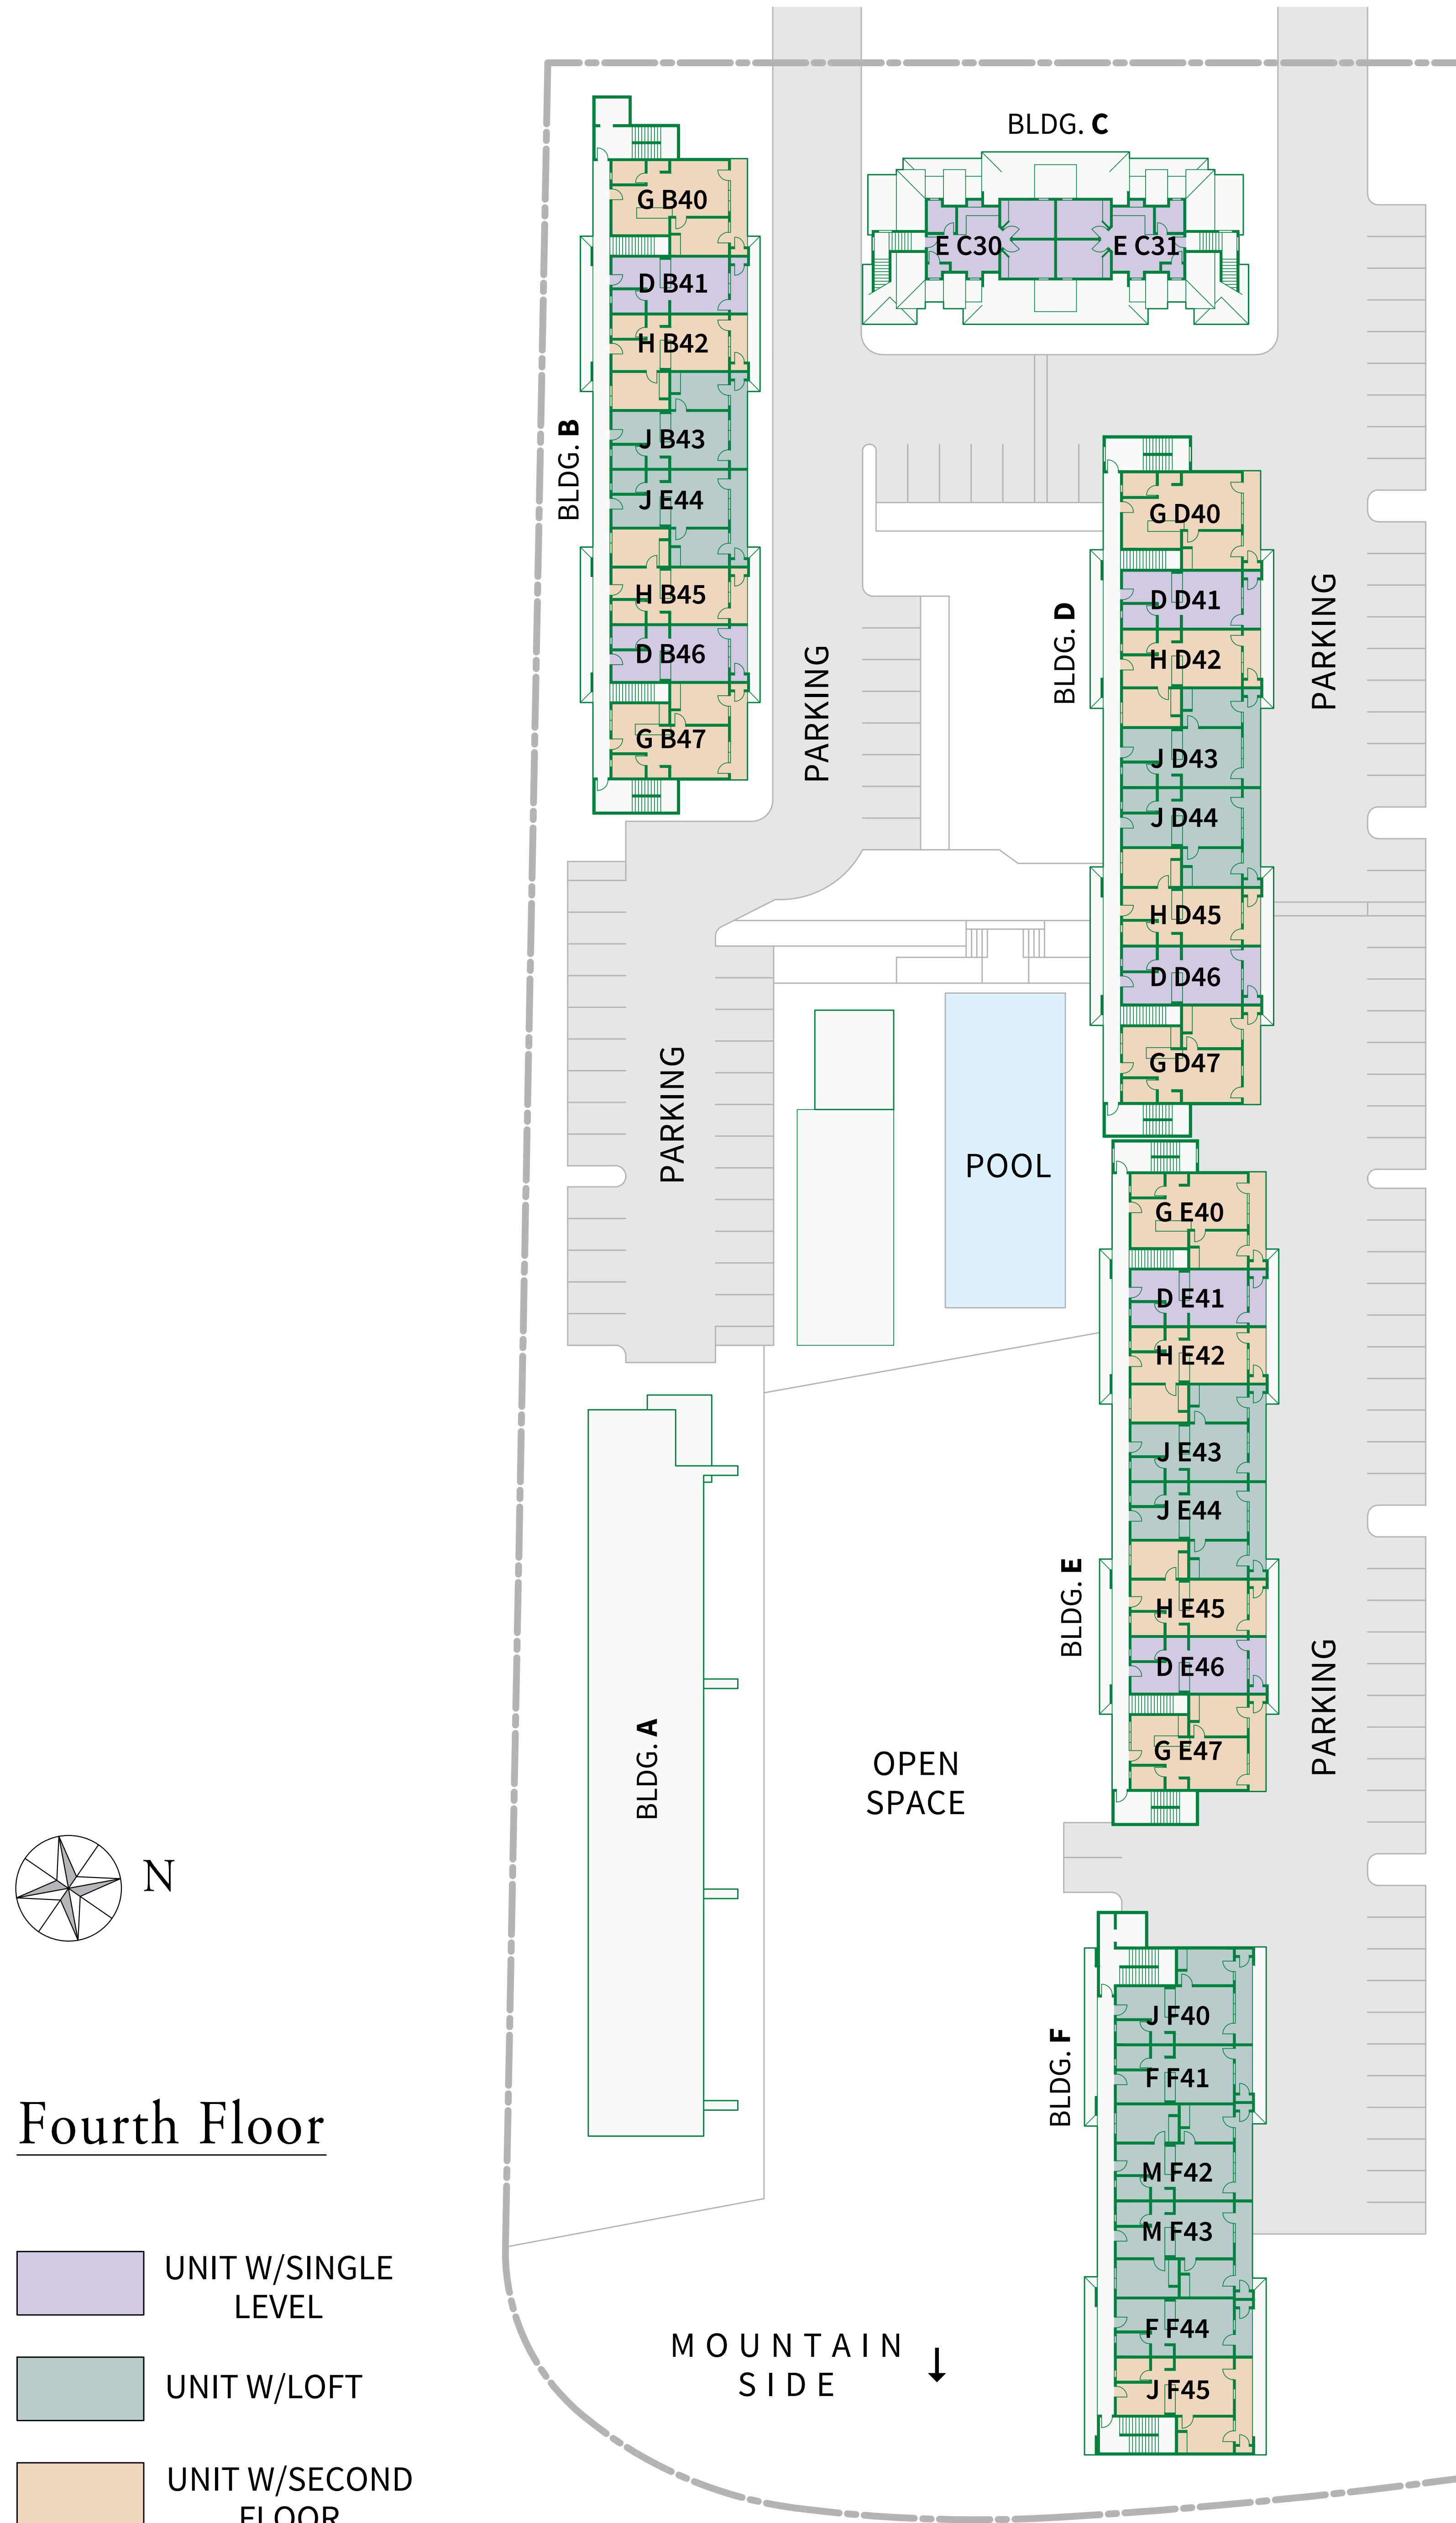

# THE BREAKERS

3.05 Acres • 114 Units • Built 2008

OCEAN SIDE ↑

## Fourth Floor

-  UNIT W/SINGLE LEVEL
-  UNIT W/LOFT
-  UNIT W/SECOND FLOOR