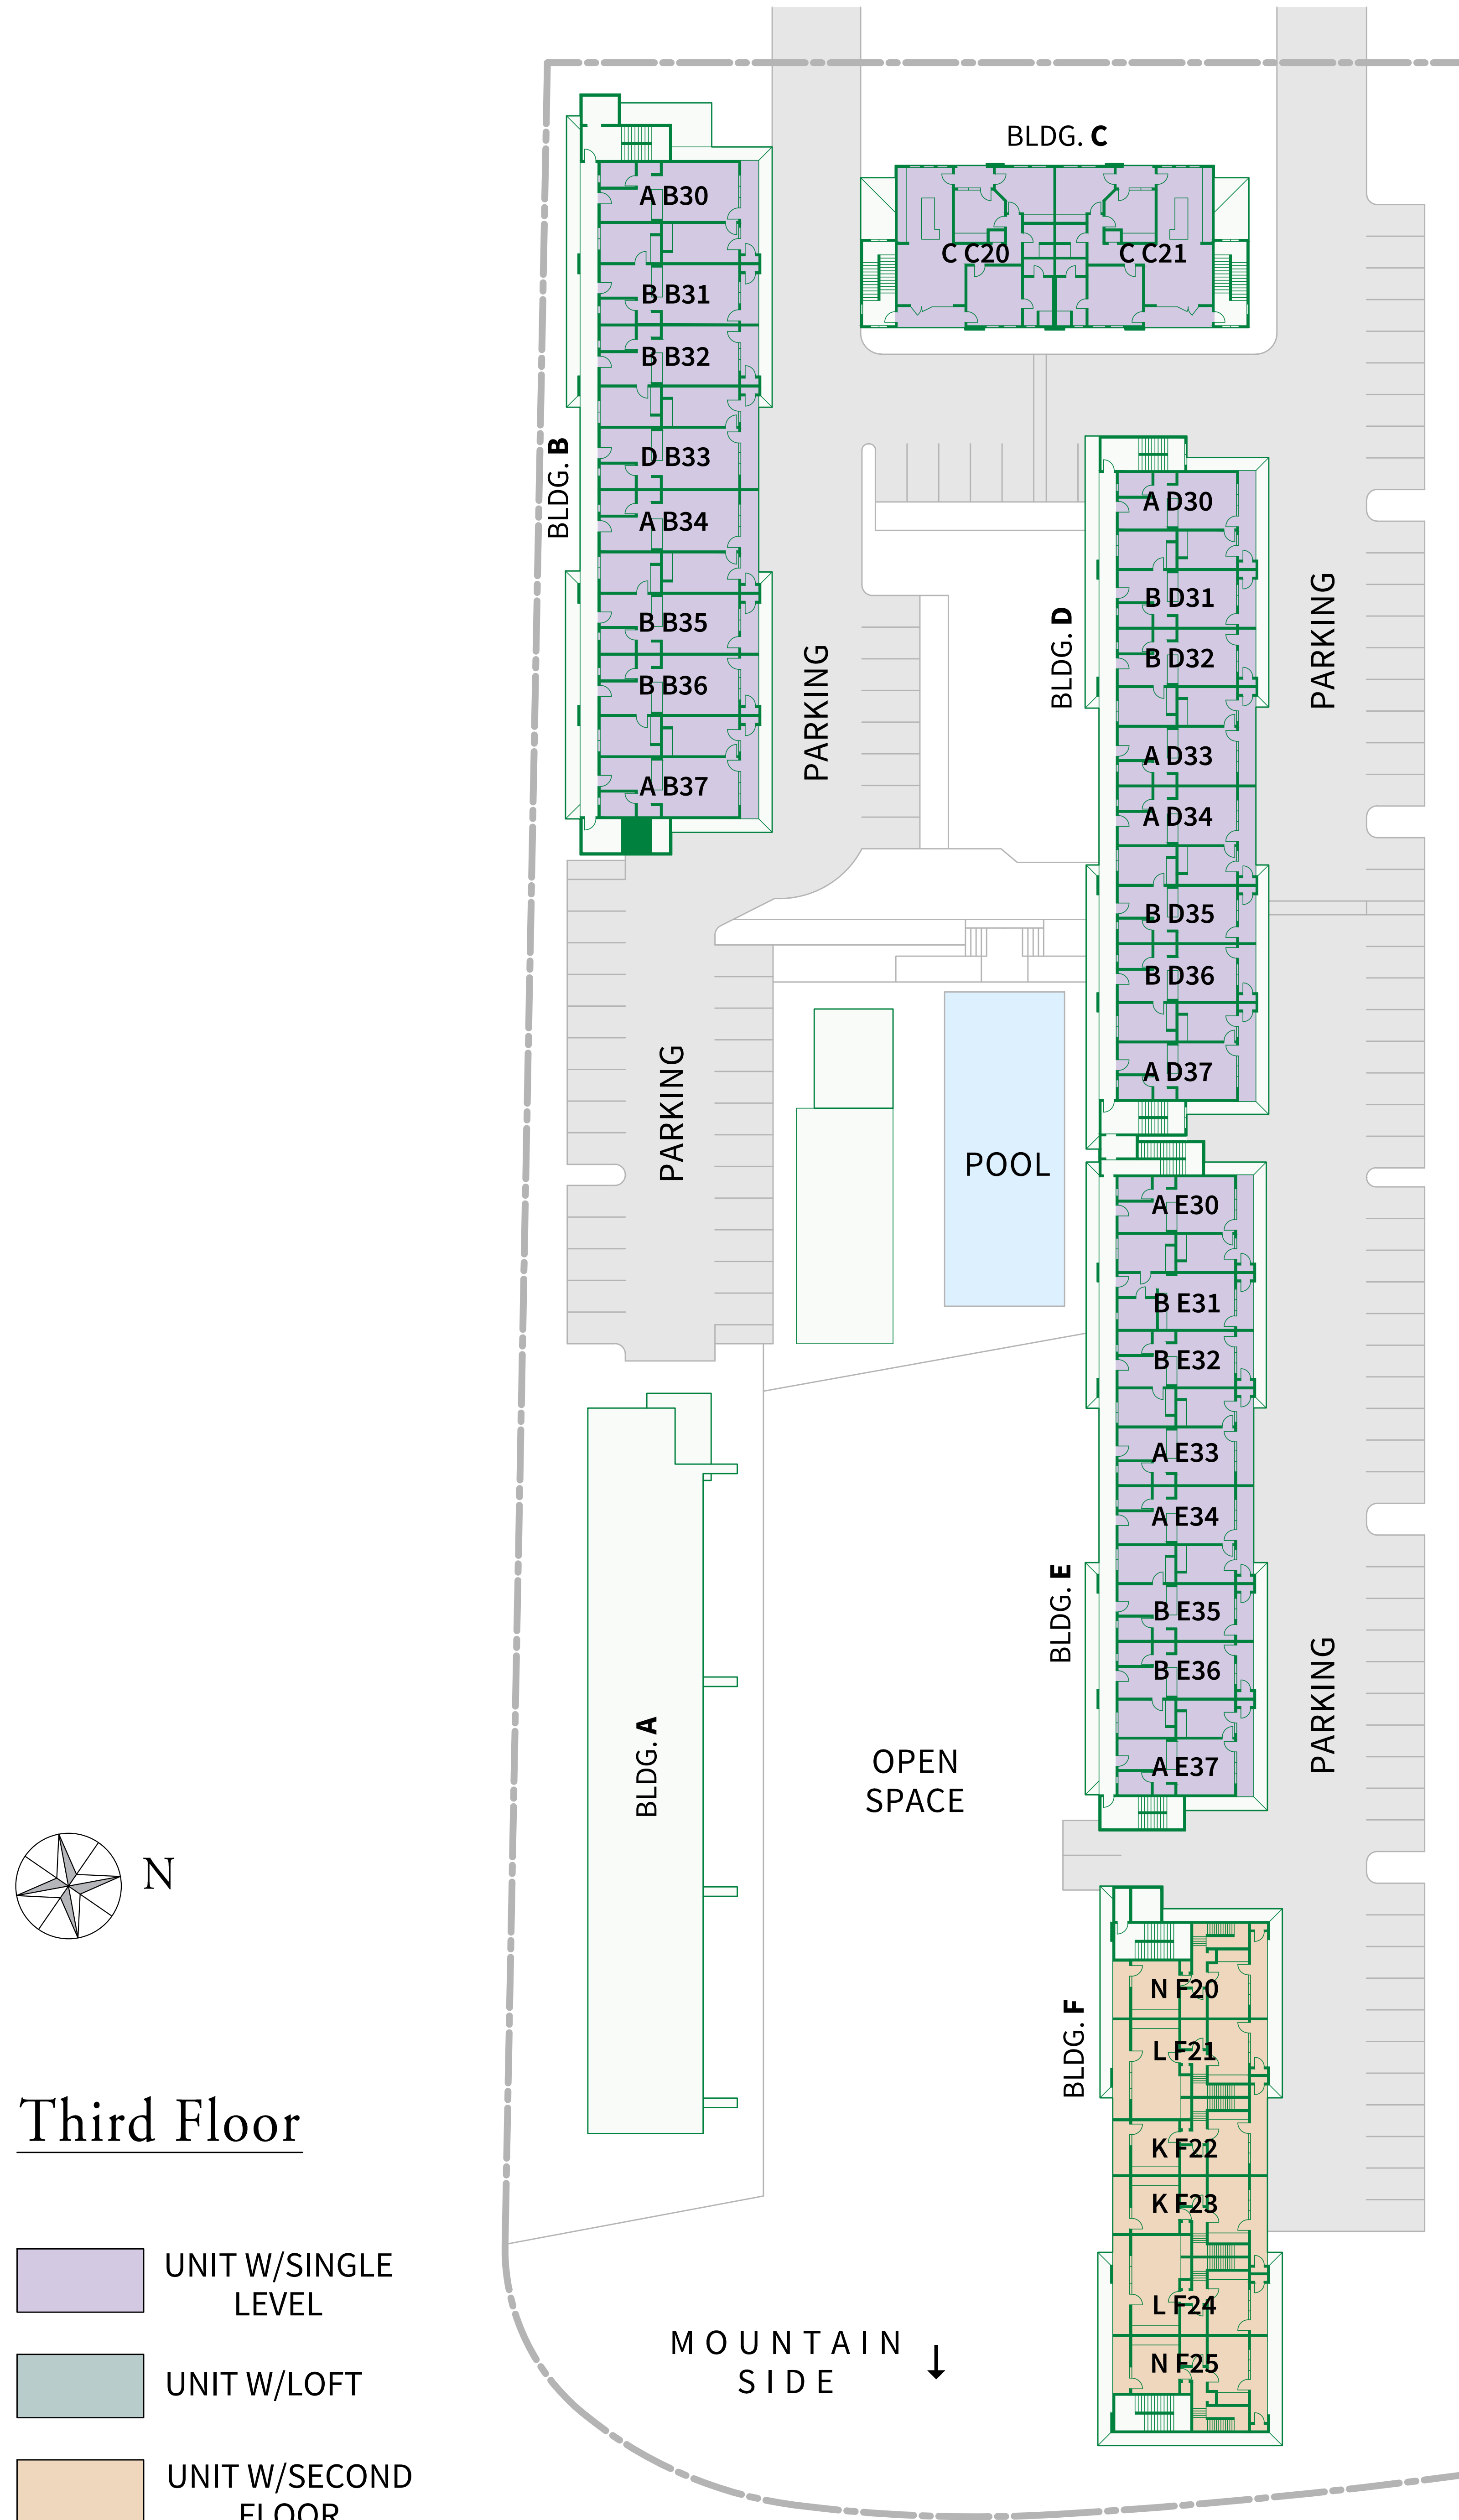

THE BREAKERS

3.05 Acres • 114 Units • Built 2008

OCEAN SIDE ↑

Third Floor

-  UNIT W/SINGLE LEVEL
-  UNIT W/LOFT
-  UNIT W/SECOND FLOOR