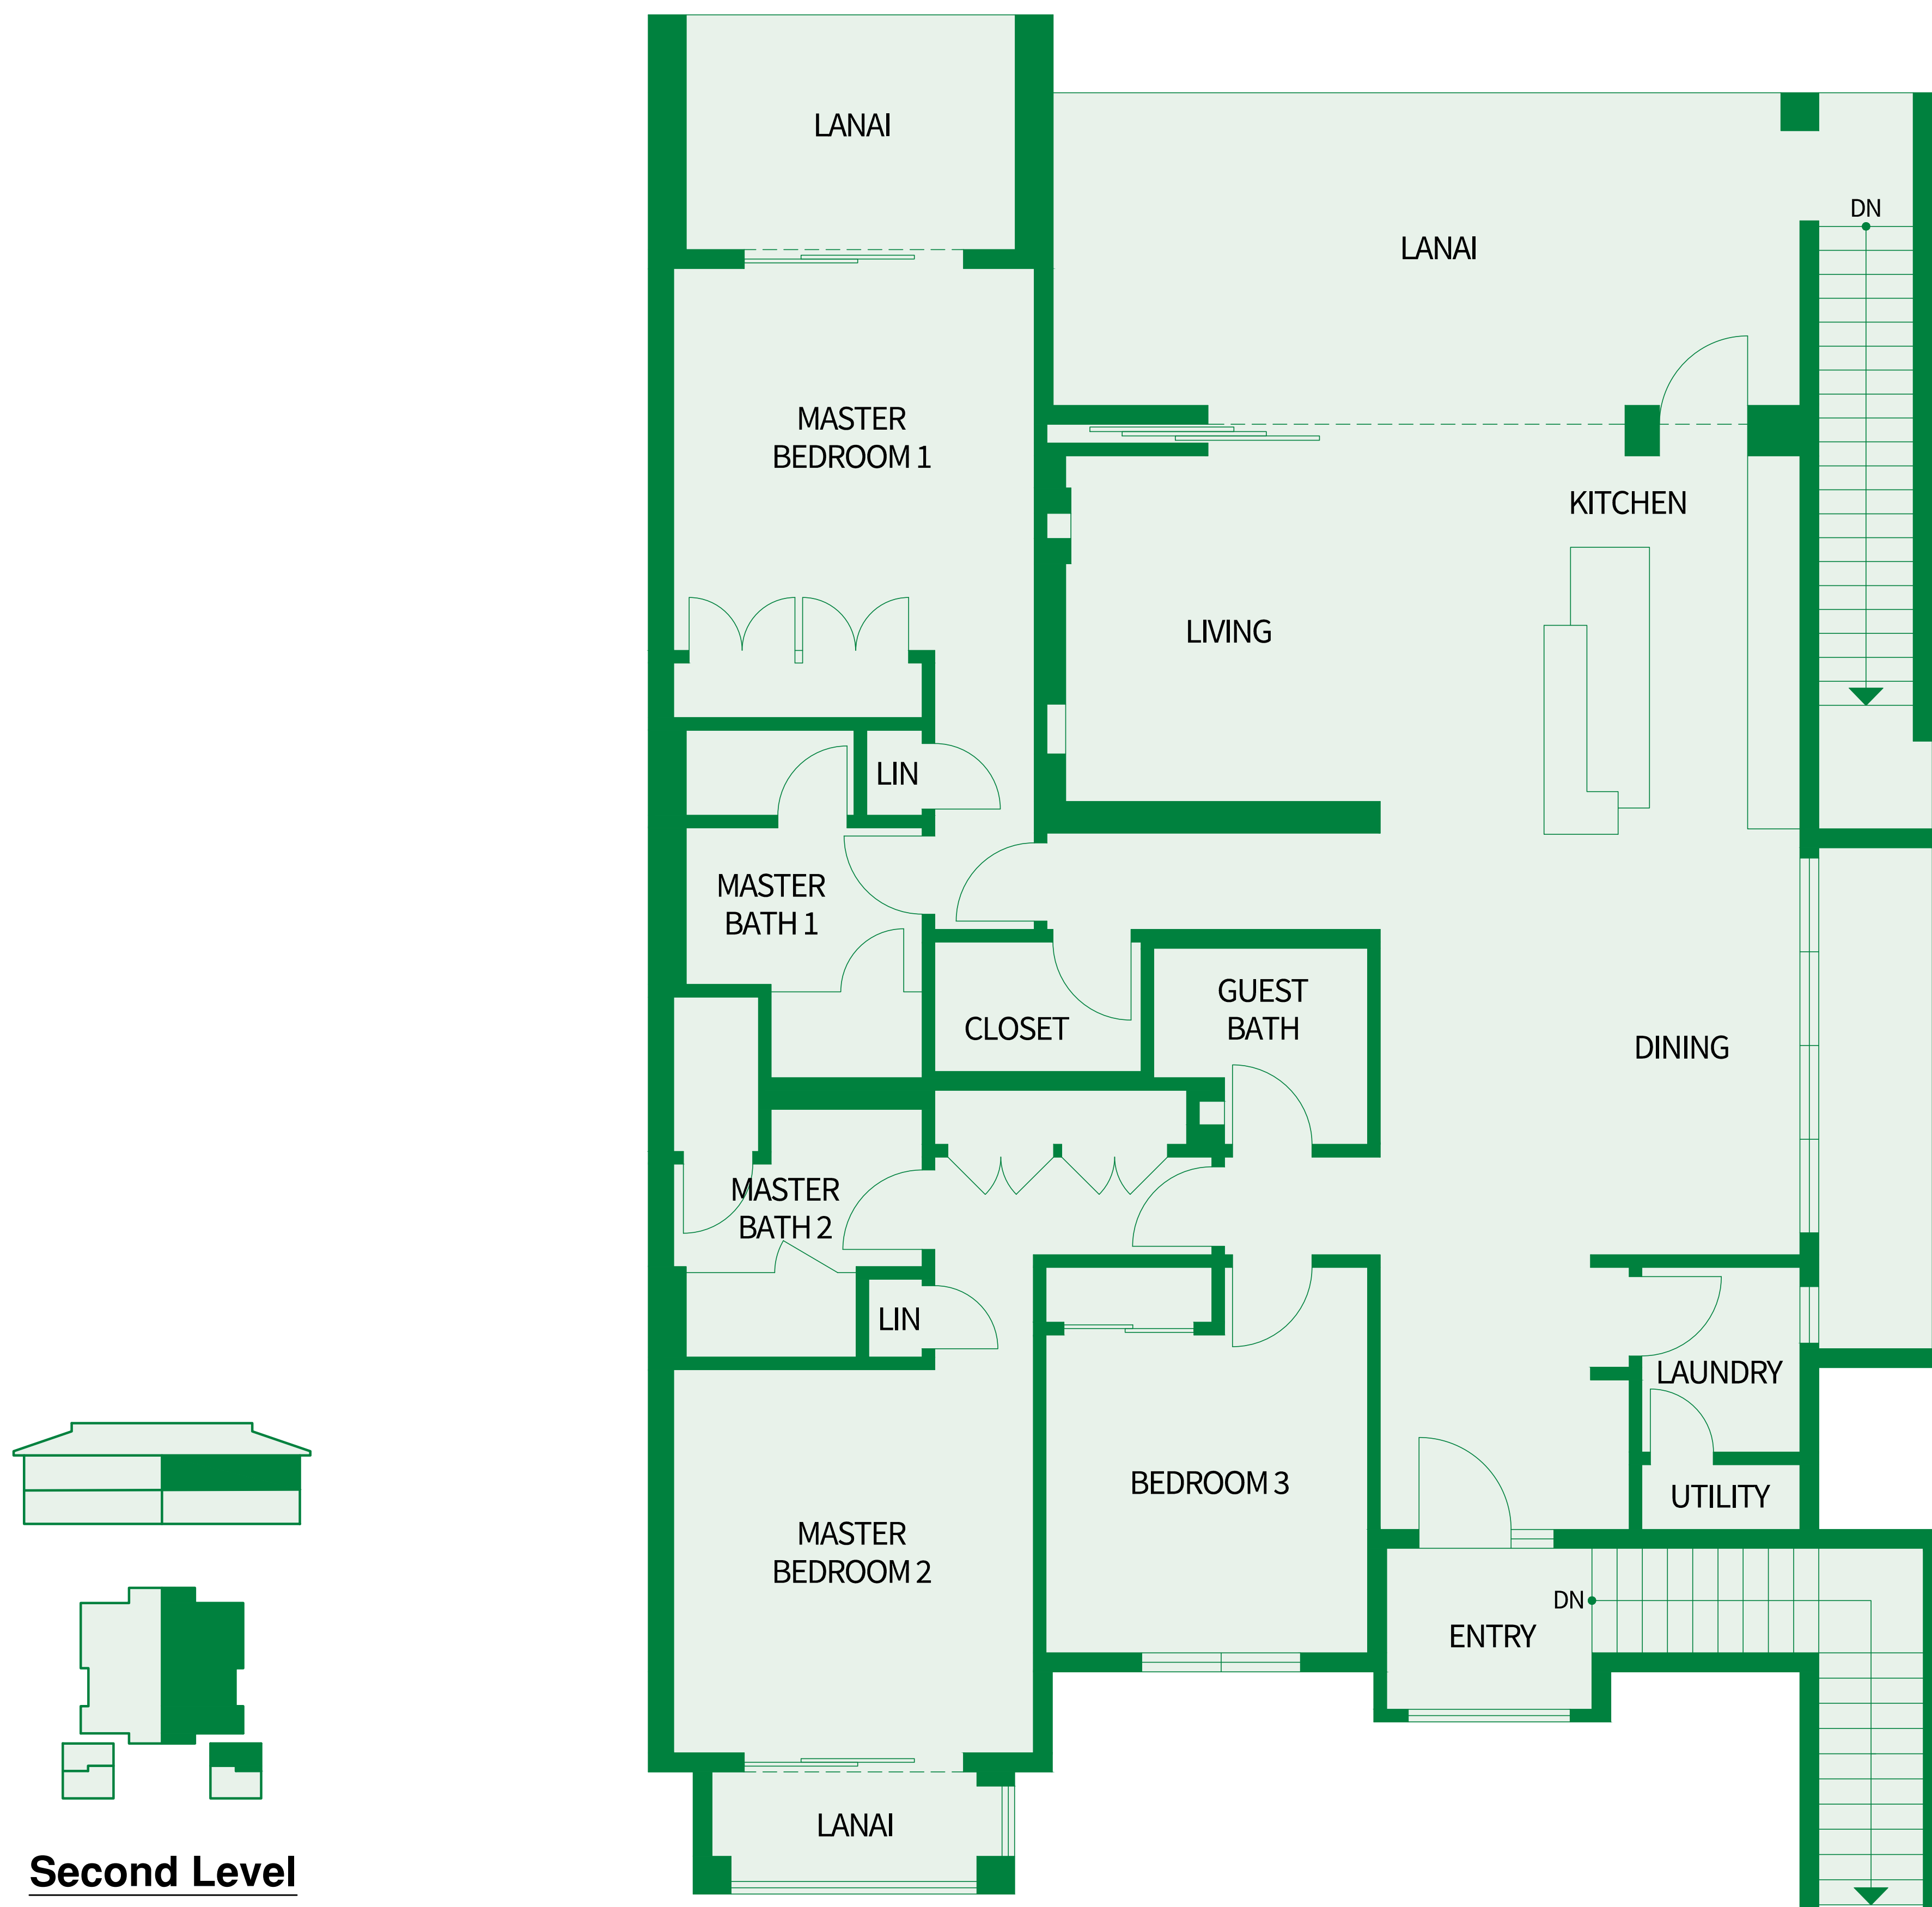

# HONUA KAI RESORT AND SPA

*Luana Garden Villas*

**Second Level**

## Unit D

**3 Bedroom / 3 Bathrom**  
Interior - 2,047 sq.ft.  
Lanai - 521 sq.ft.  
Garage - 277 sq.ft.  
**Total - 2,893 sq.ft.**

*Floor plans are for informational purposes only. Subject to Change Without Advance Notice.  
Contact Us for Latest Updated Information.*