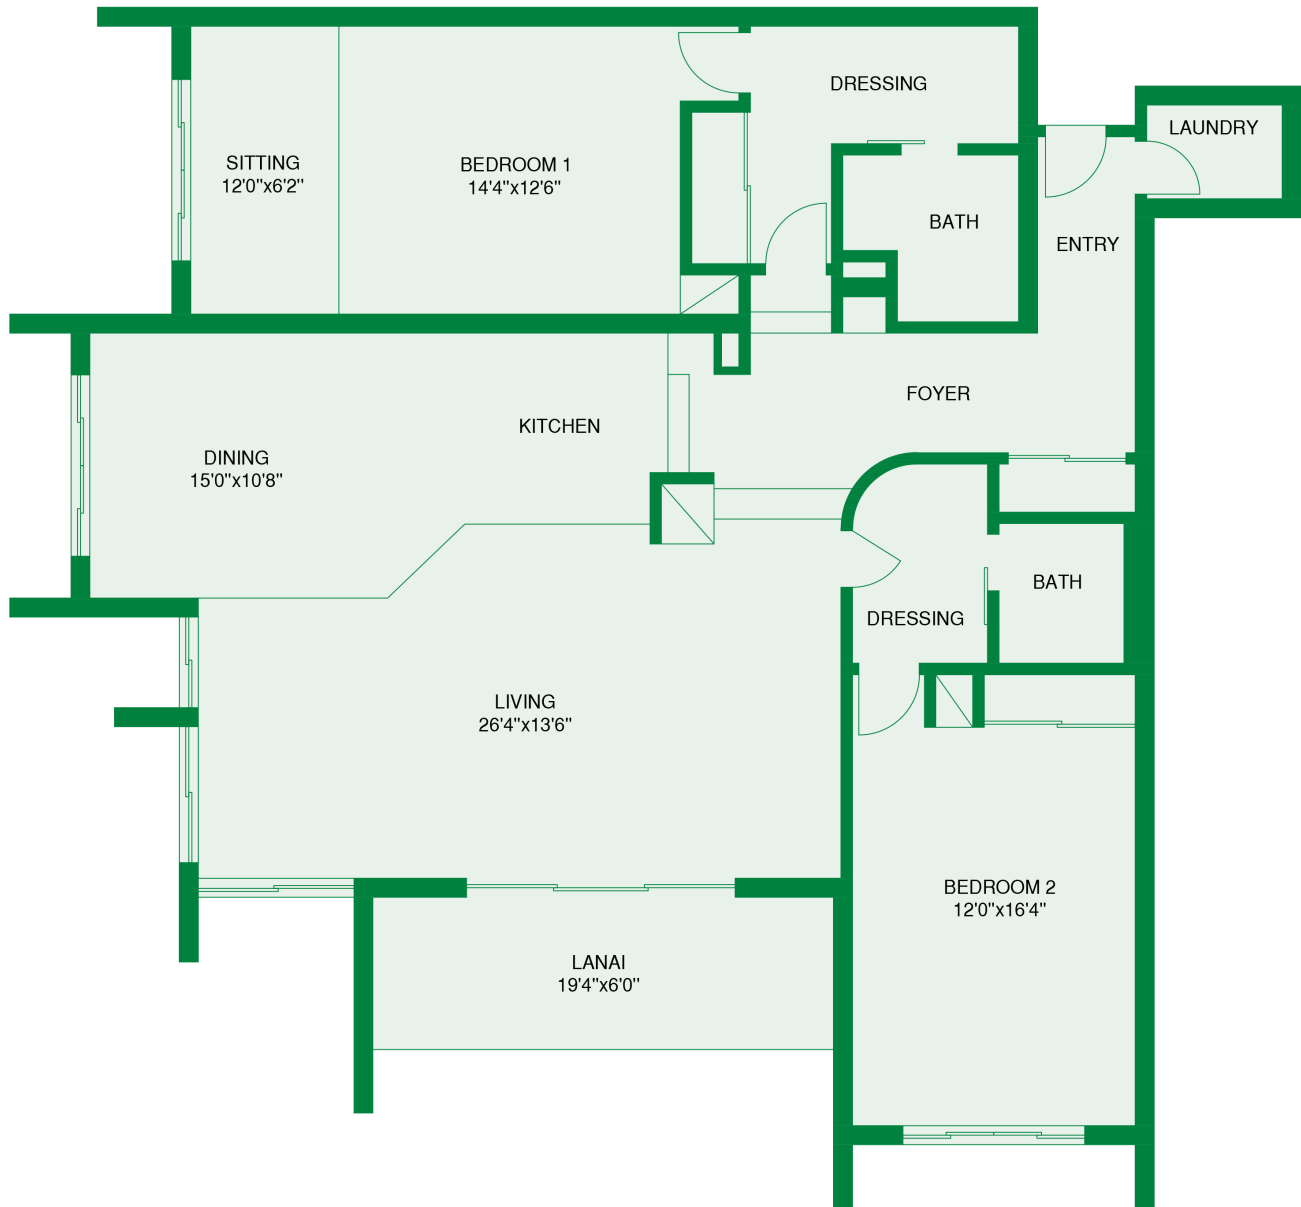

KAANAPALI ALII

8 Acres • 264 Units • Built 1982

Floor Plan J
2 Bedrooms / 2 Bath
Total Area 1,788 sq.ft.