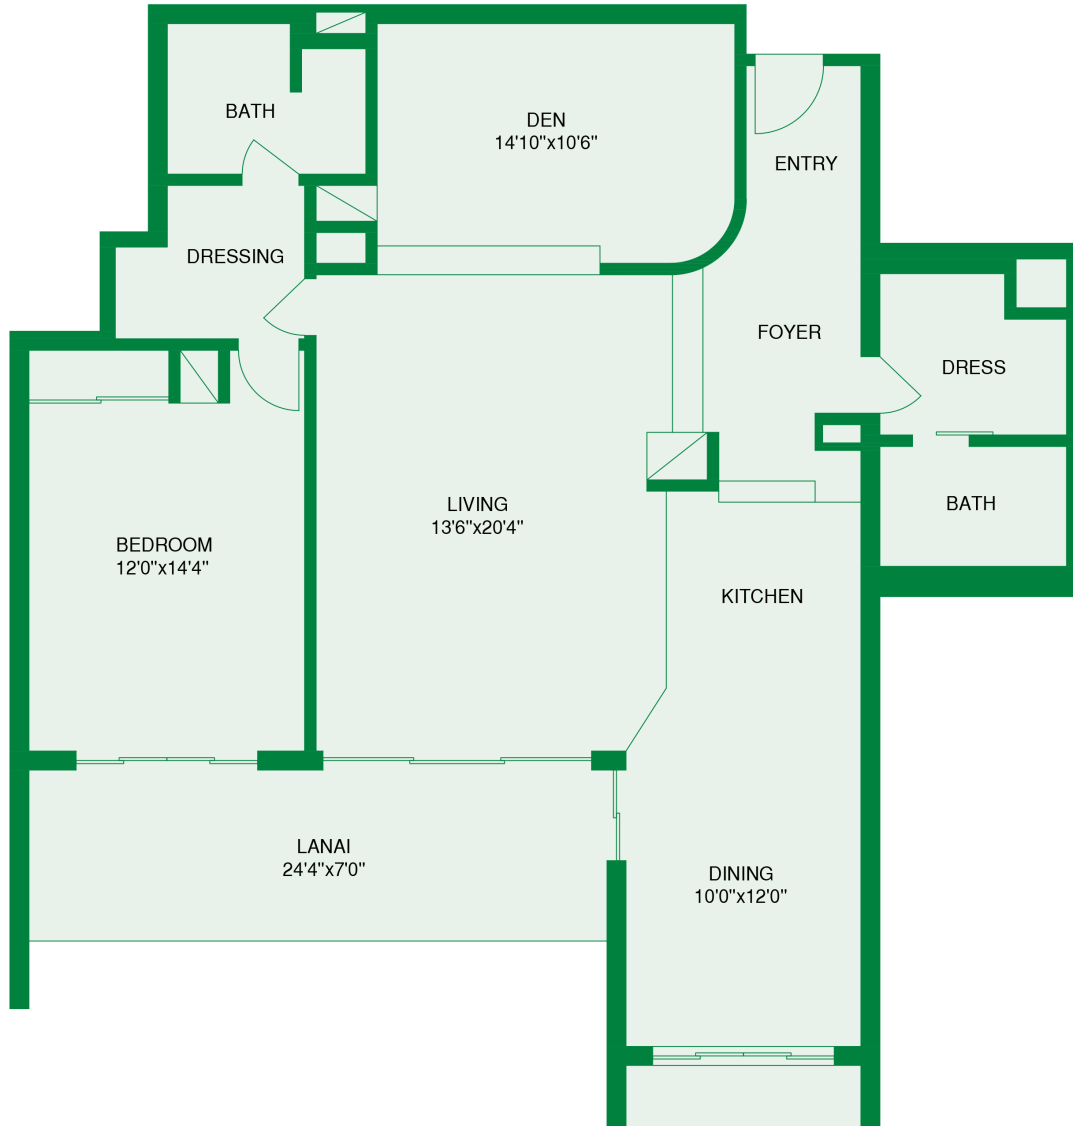

KAANAPALI ALII

8 Acres • 264 Units • Built 1982

Floor Plan K

1 Bedroom / 2 Bath / Den

Total Area 1,513 sq.ft.

Island 

Sotheby's
INTERNATIONAL REALTY