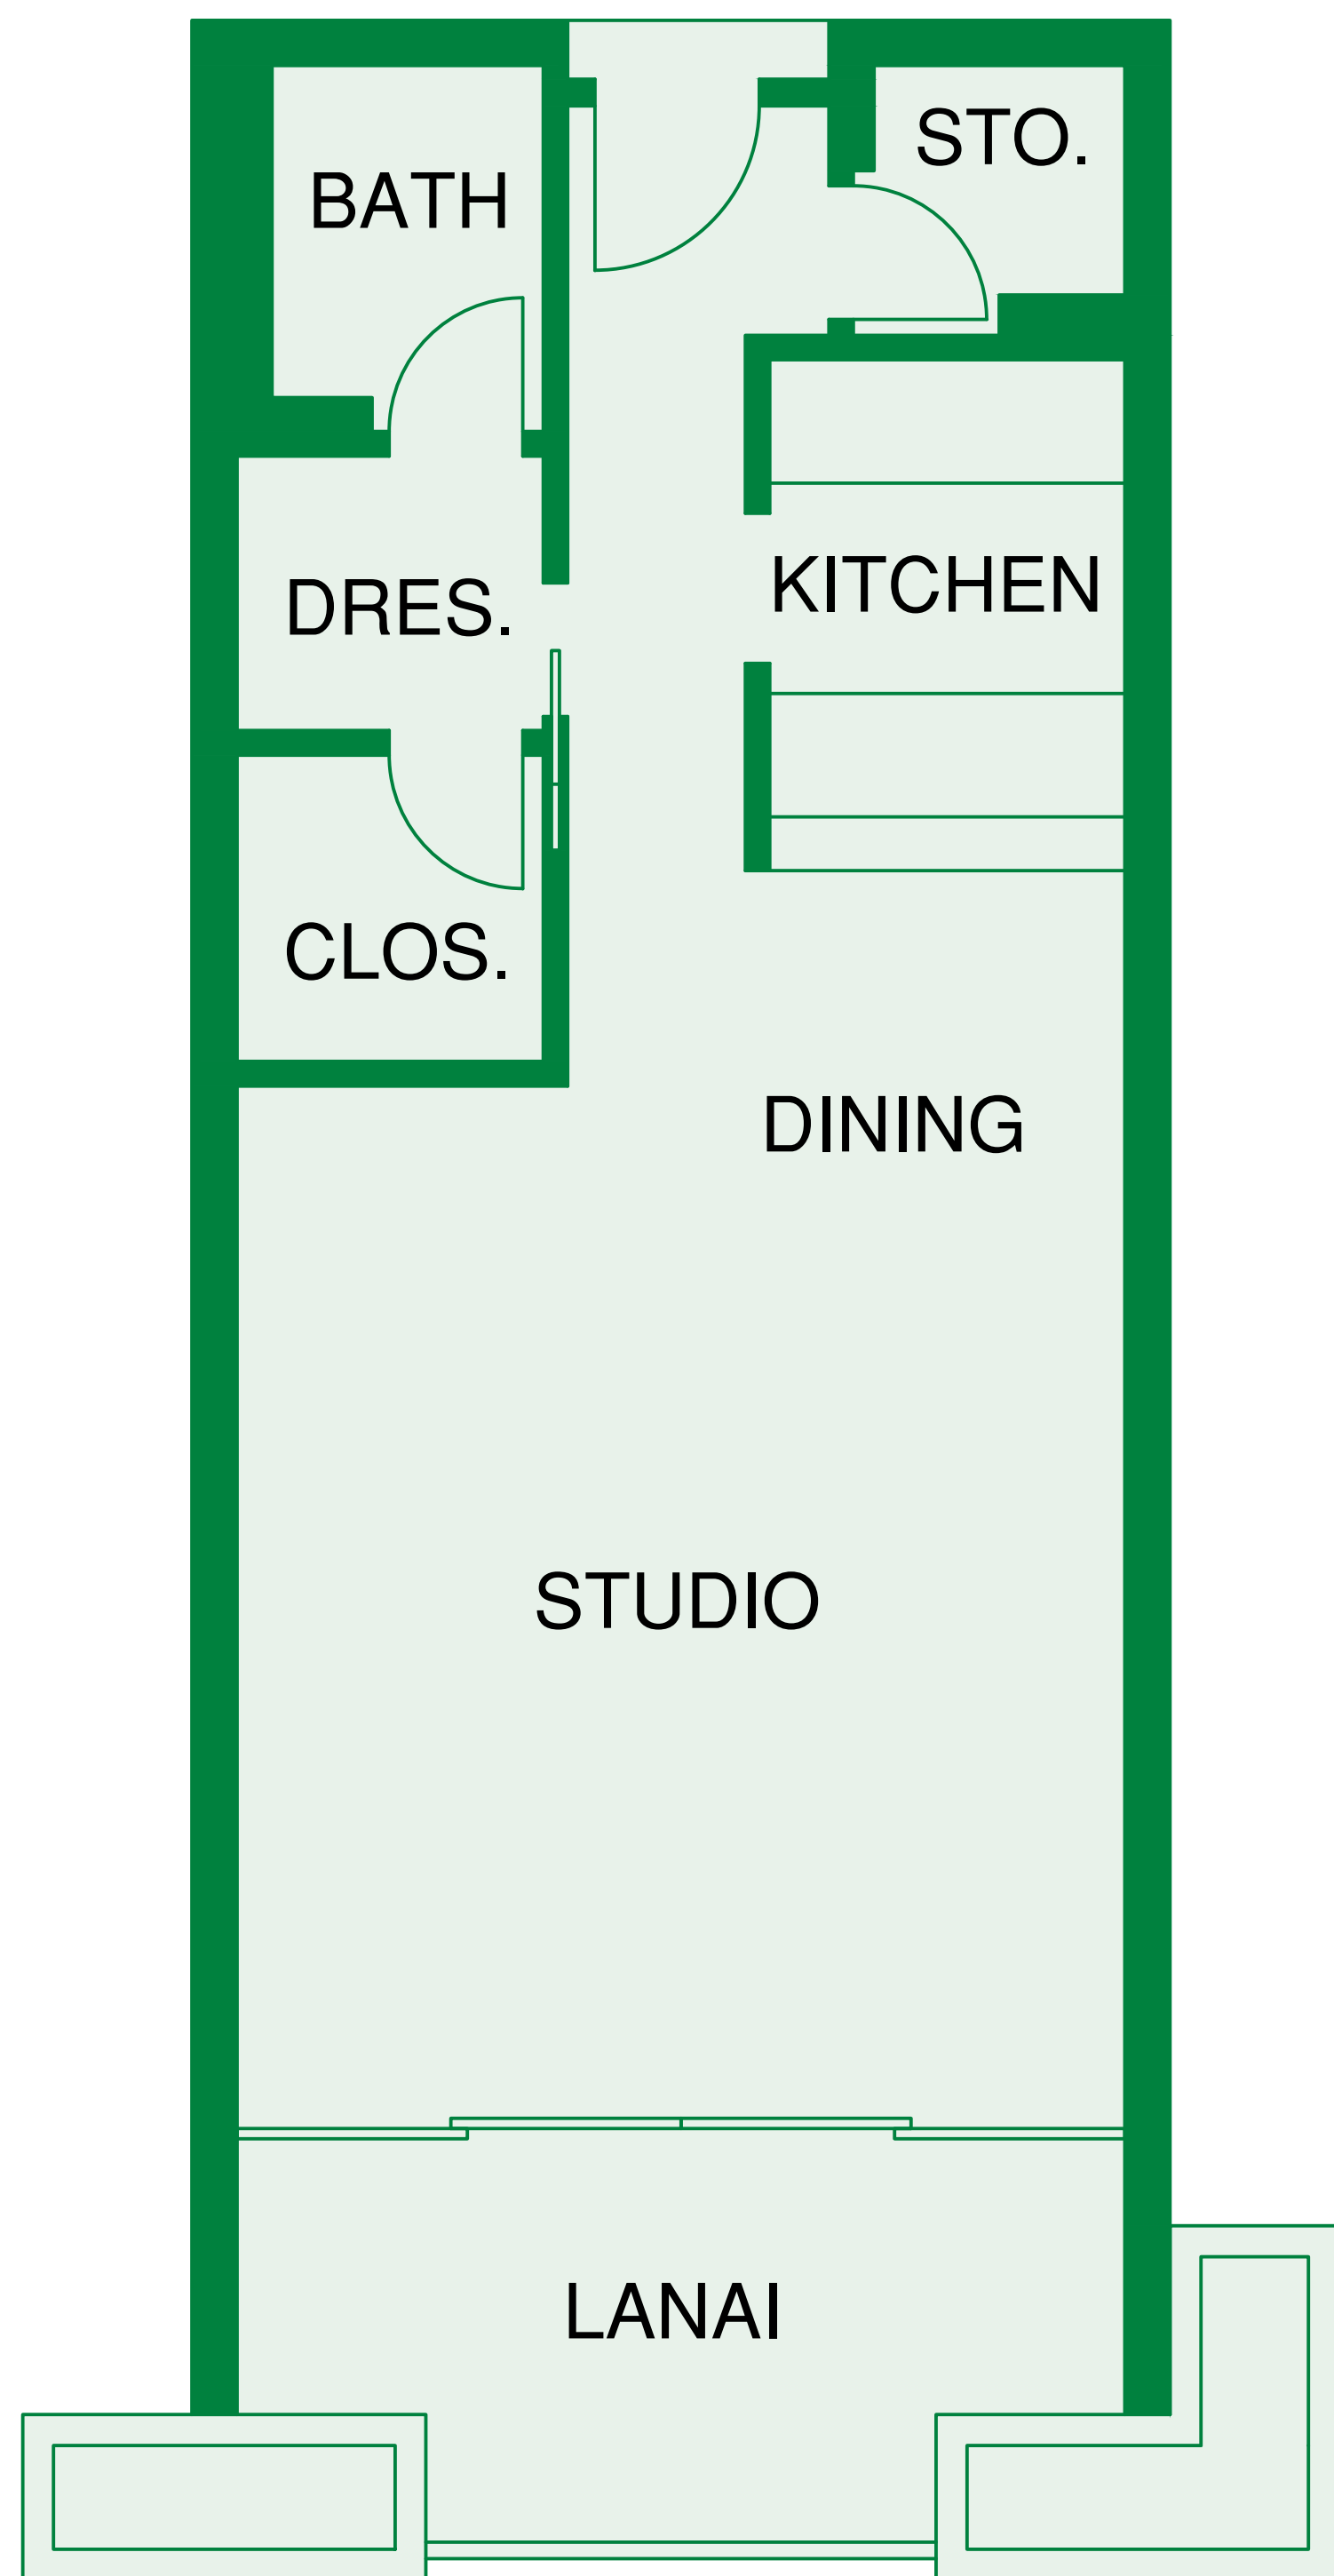

# THE WHALER

360 Units • Built 1974-1976

Floor Plan - F

Living - 542 sq.ft.  
Lanai - 98 sq.ft.  

---

Total - 640 sq.ft.

Floor Plan - G

Living - 523 sq.ft.  
Lanai - 98 sq.ft.  

---

Total - 621 sq.ft.