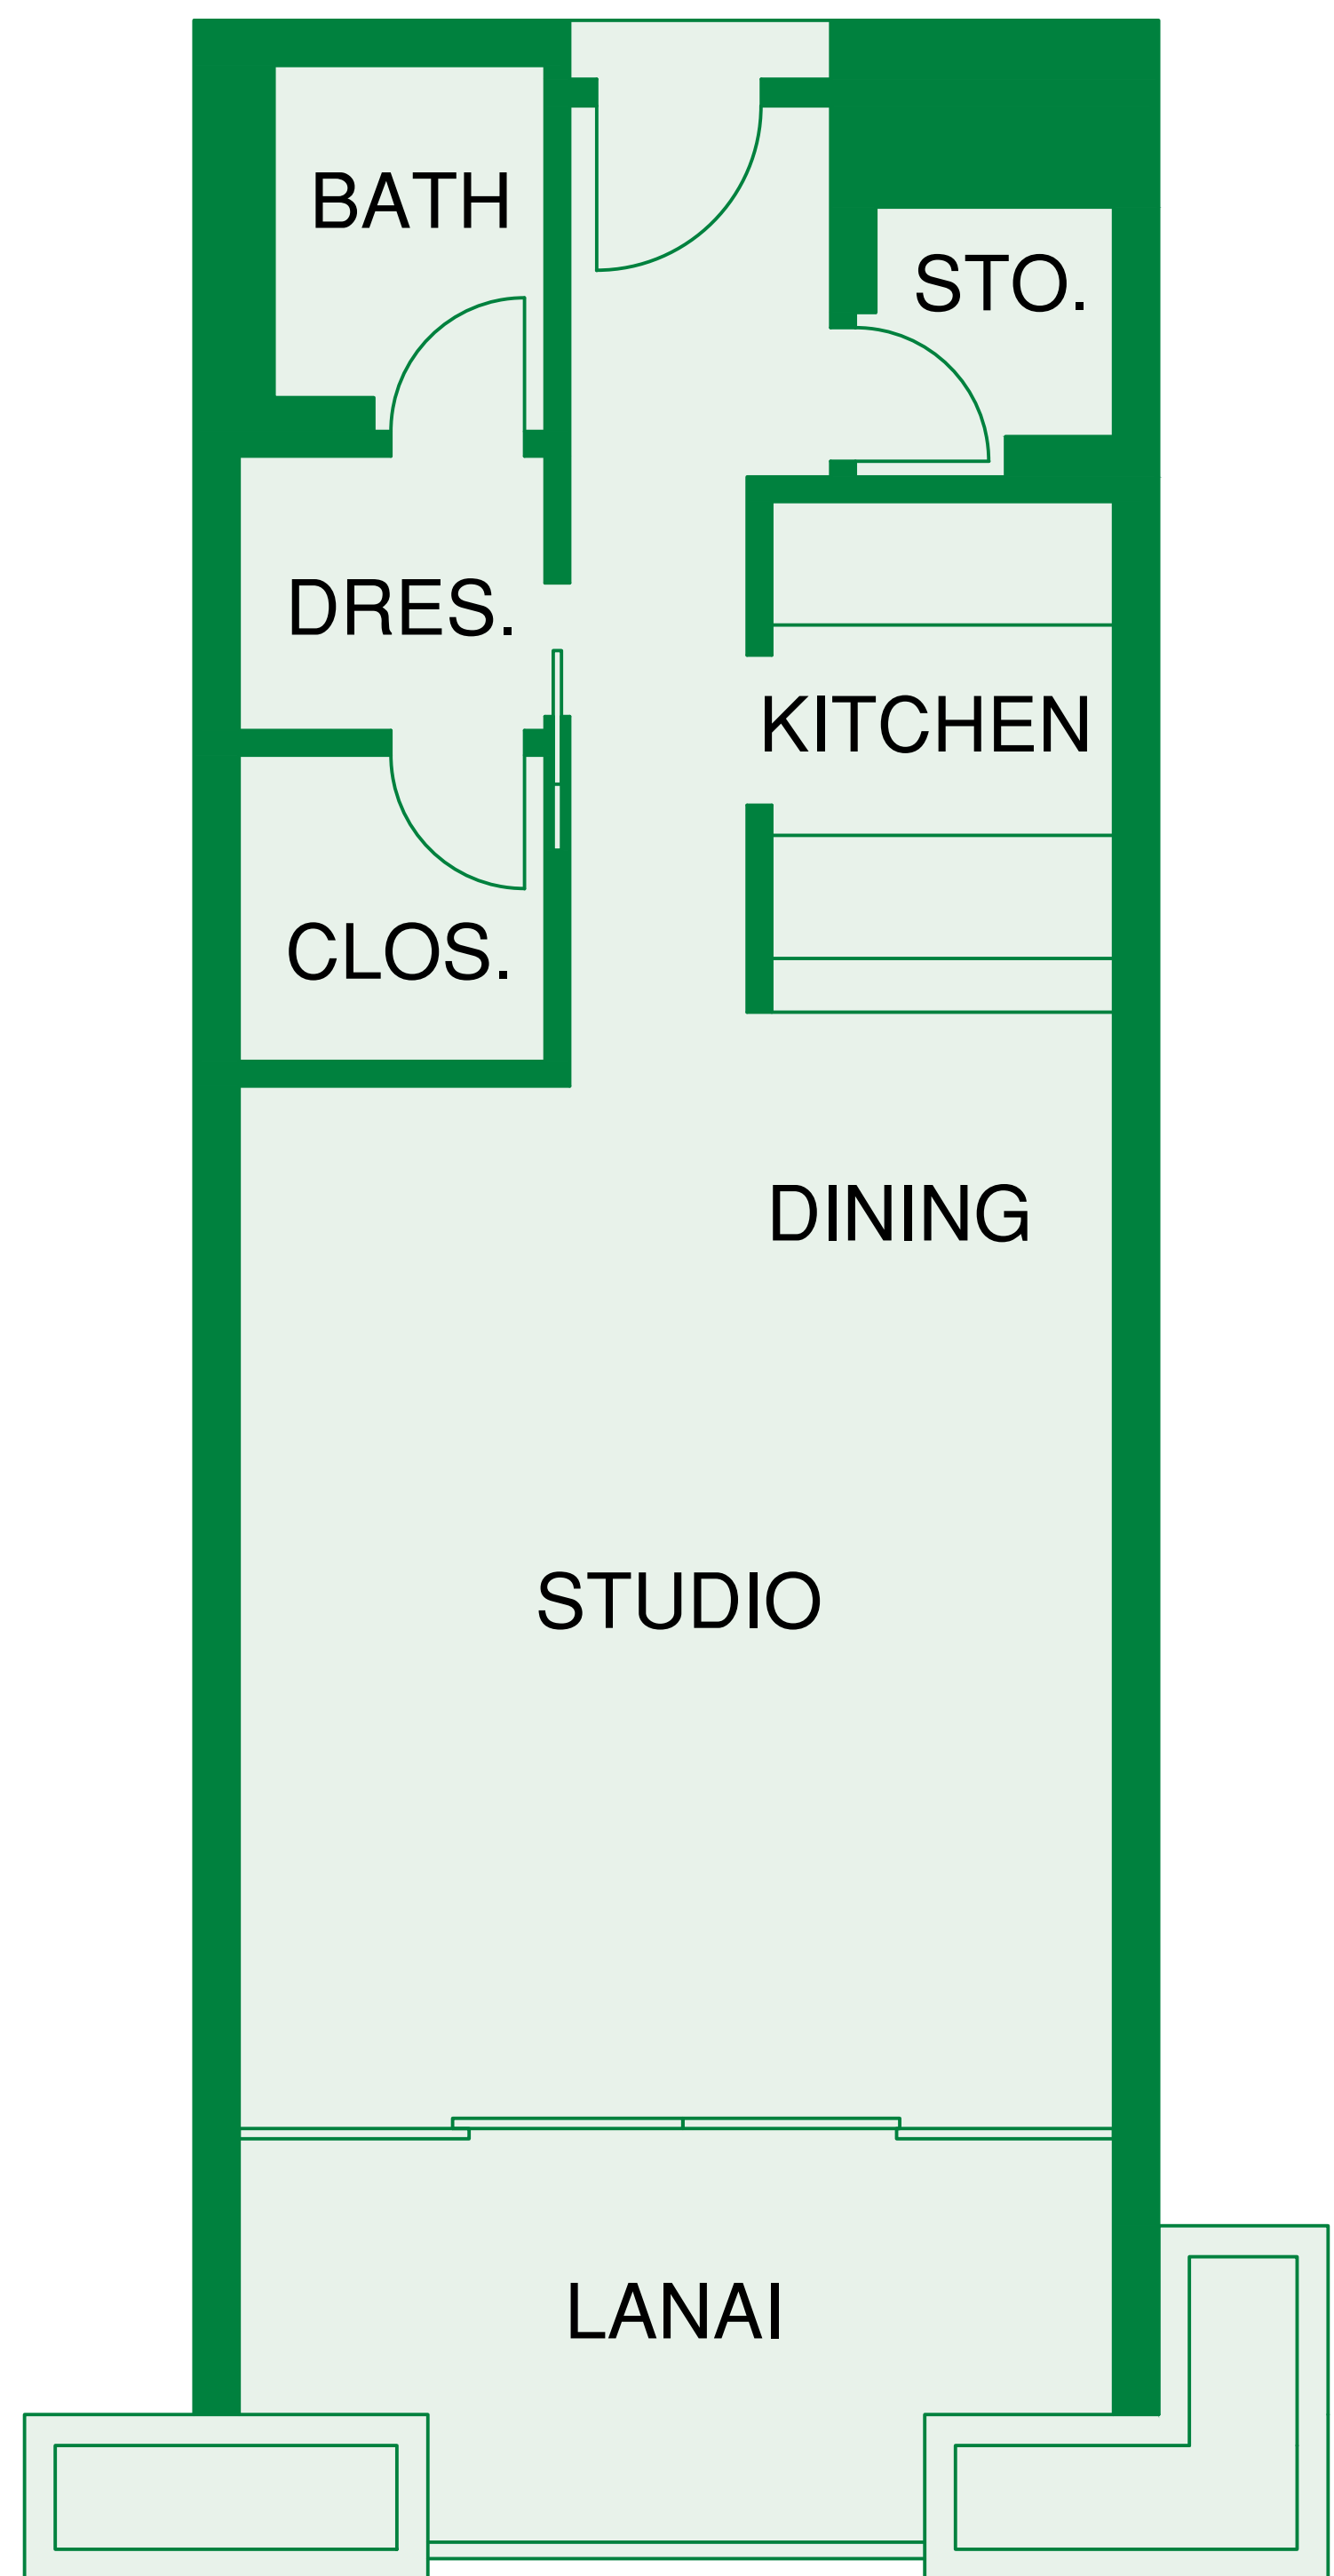

# THE WHALER

360 Units • Built 1974-1976

Floor Plan - F

Living - 542 sq.ft.  
Lanai - 98 sq.ft.  

---

Total - 640 sq.ft.

Floor Plan - G

Living - 523 sq.ft.  
Lanai - 98 sq.ft.  

---

Total - 621 sq.ft.