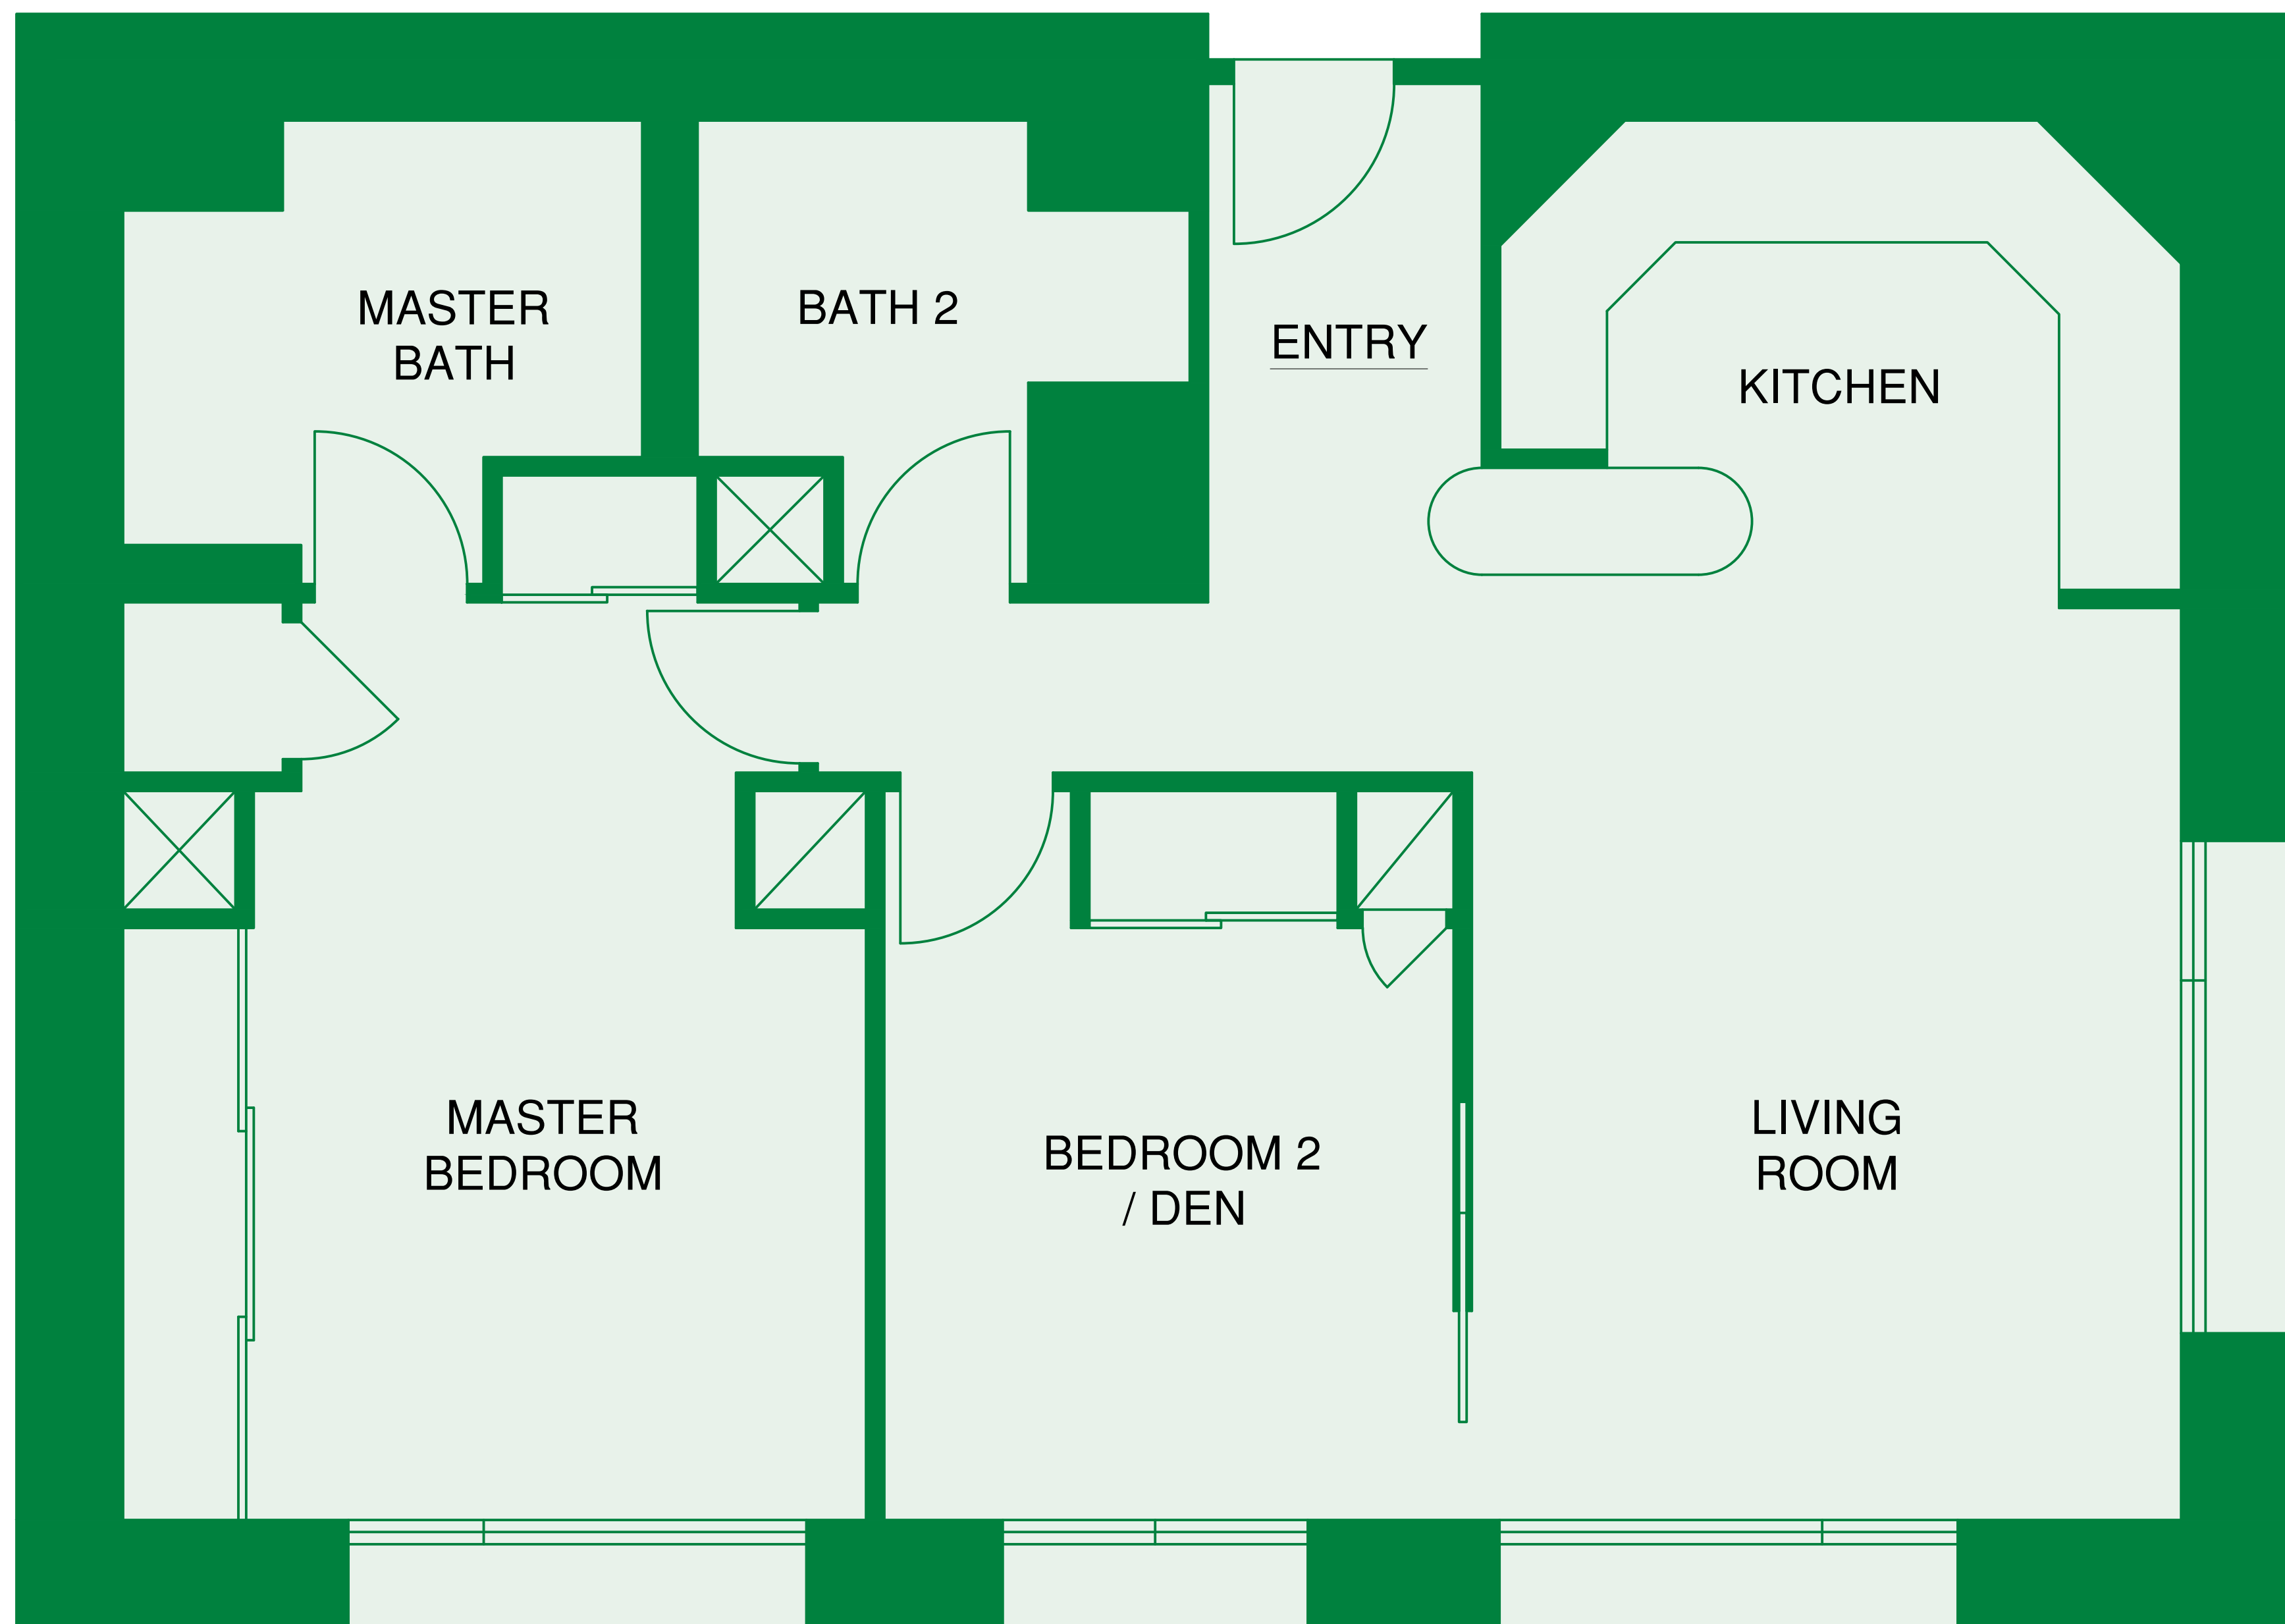

# HAWAII TOWER

427 Units • Mix Residential • Built 1999

## Unit 4

Bedroom + Den / 2 Bath

Island 

**Sotheby's**  
INTERNATIONAL REALTY