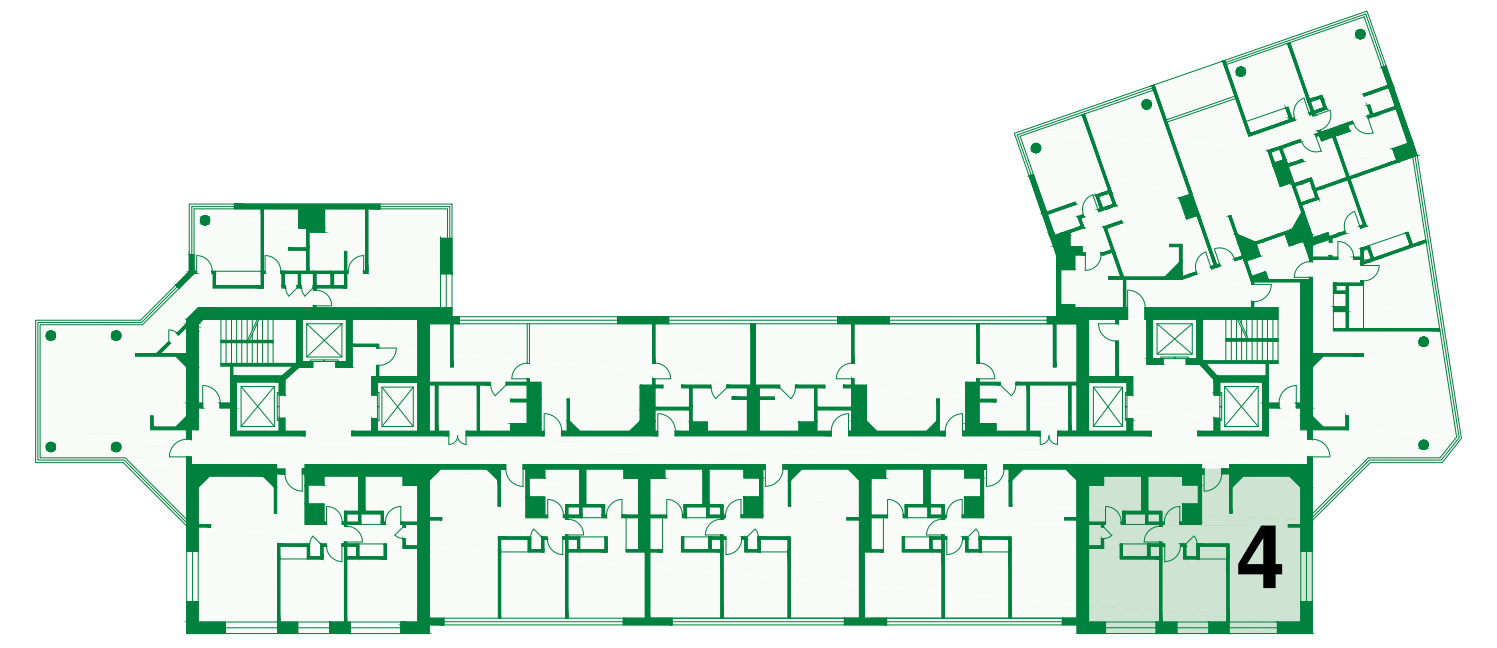

# HAWAII TOWER

427 Units • Mix Residential • Built 1999

## Unit 4

Bedroom + Den / 2 Bath

Island 

**Sotheby's**  
INTERNATIONAL REALTY