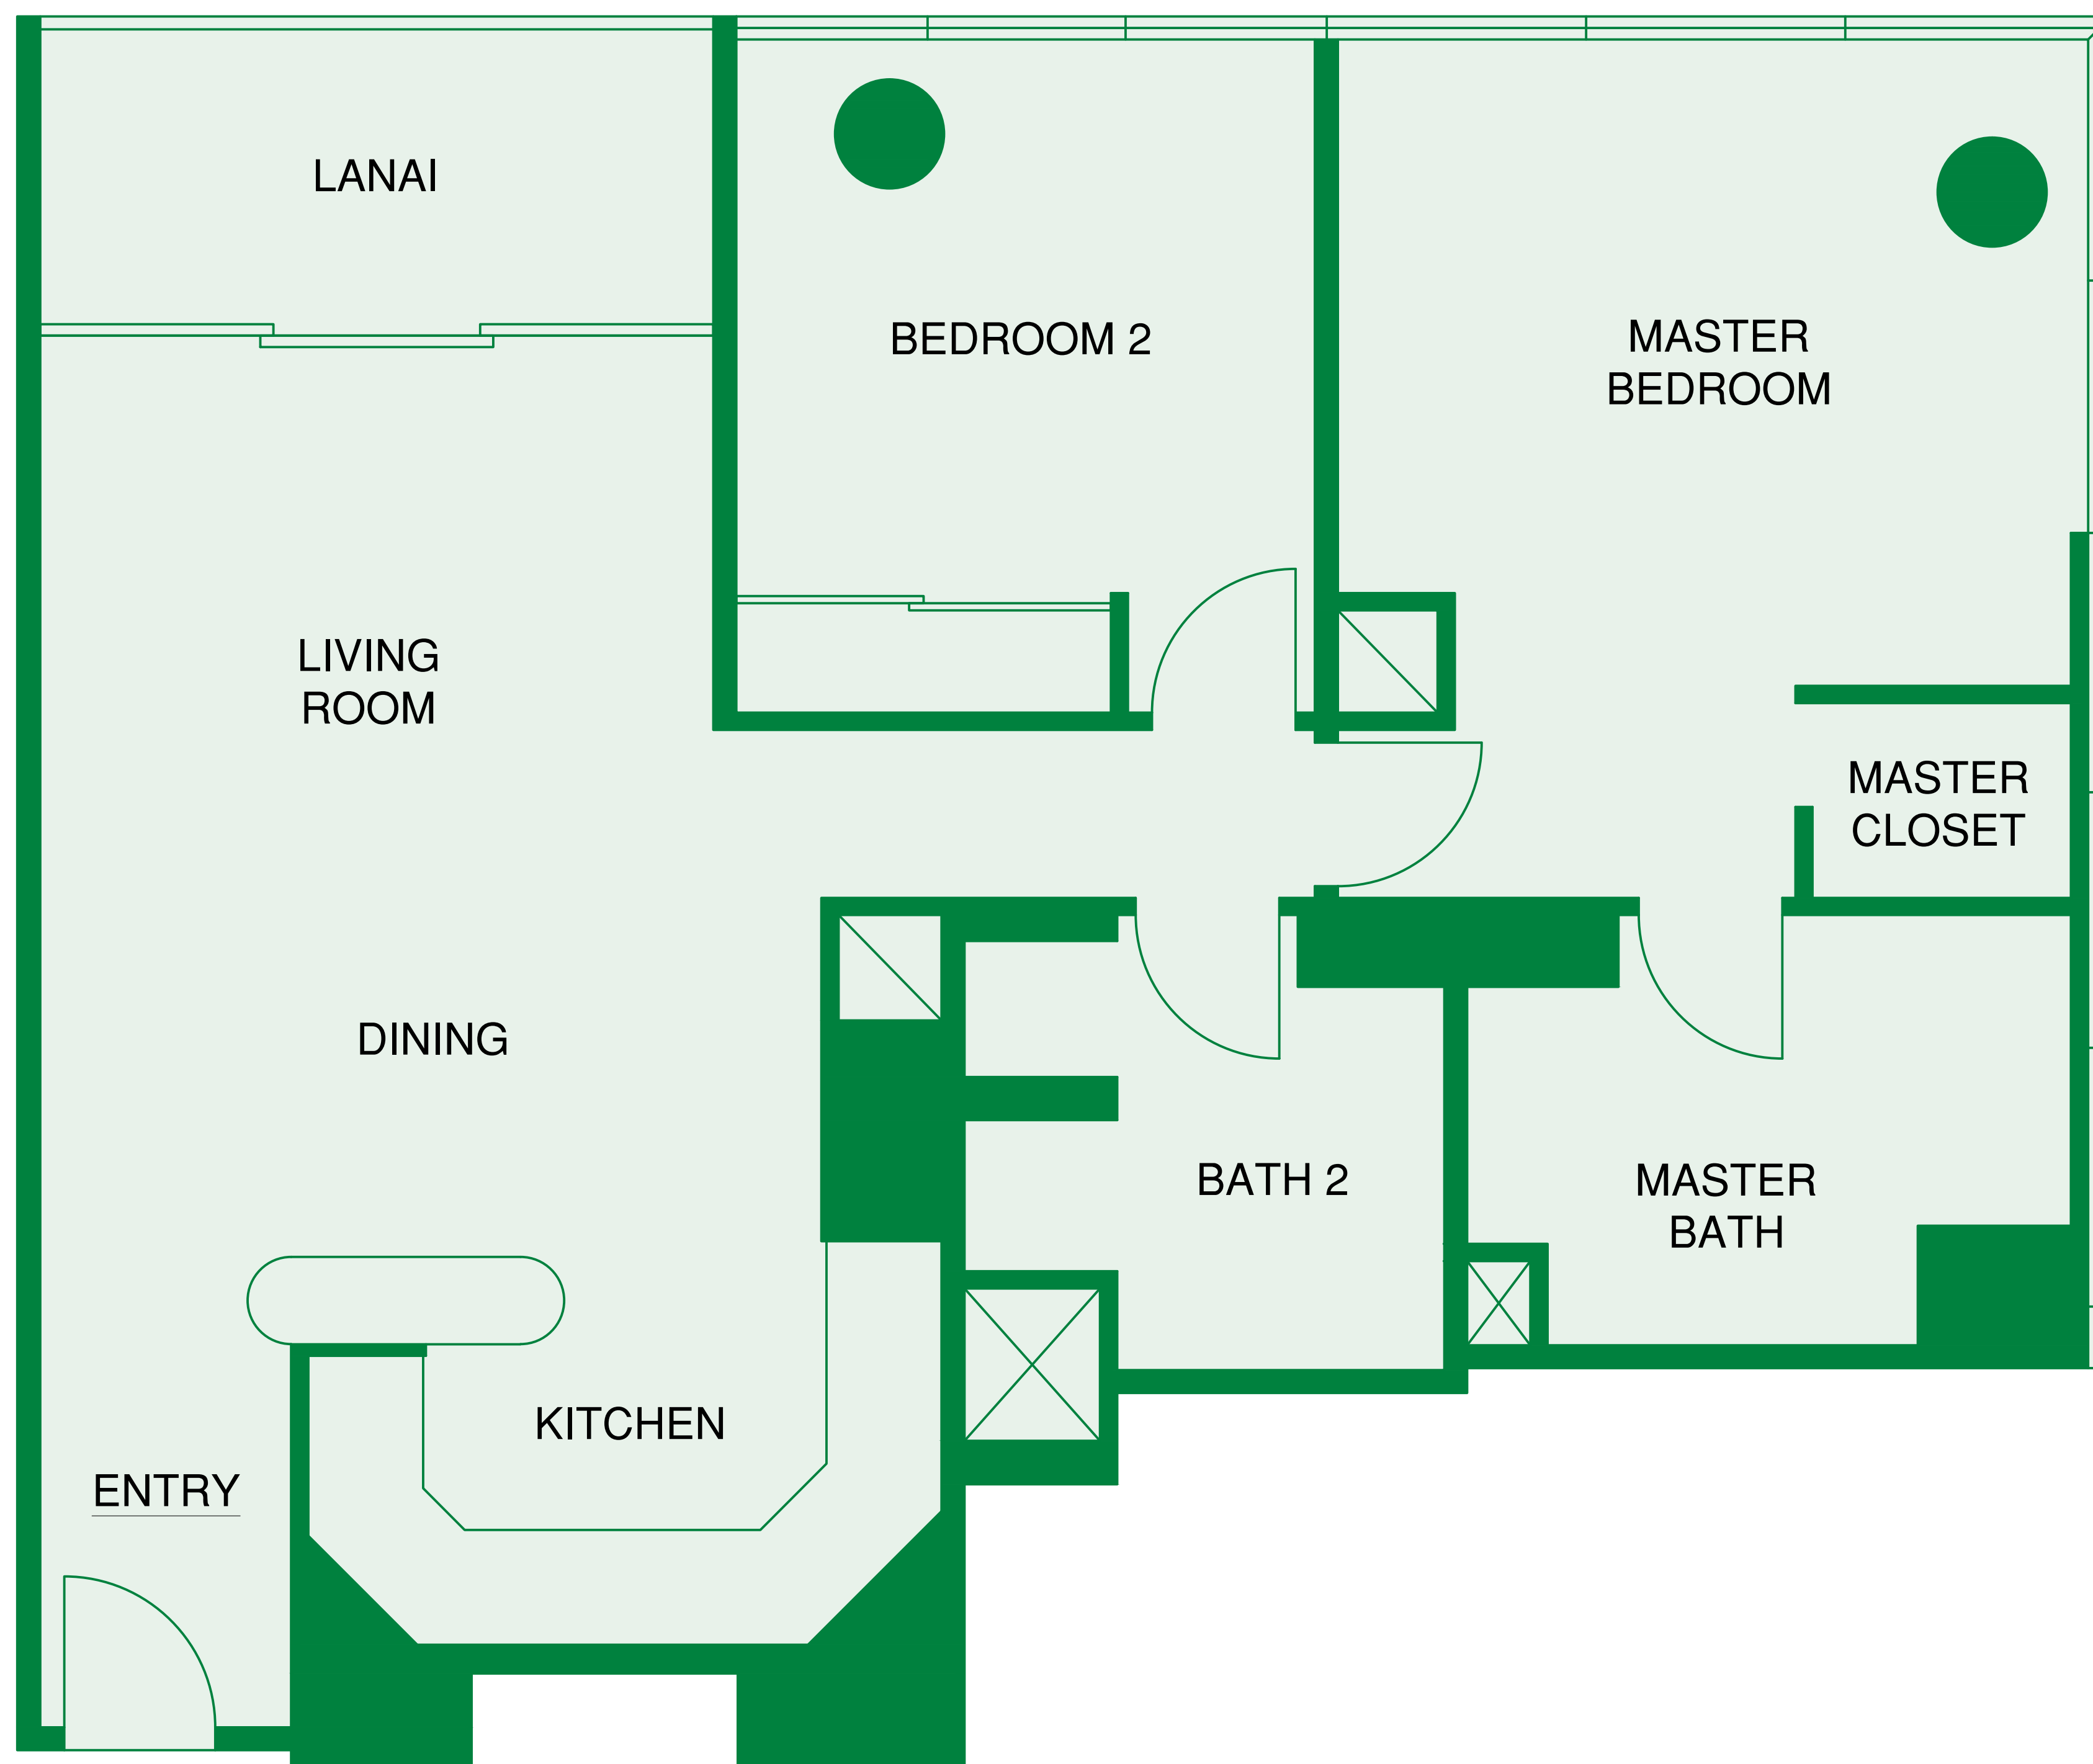

HAWAII TOWER

427 Units • Mix Residential • Built 1999

Unit 2

2 Bedroom / 2 Bath

Island 

Sotheby's
INTERNATIONAL REALTY