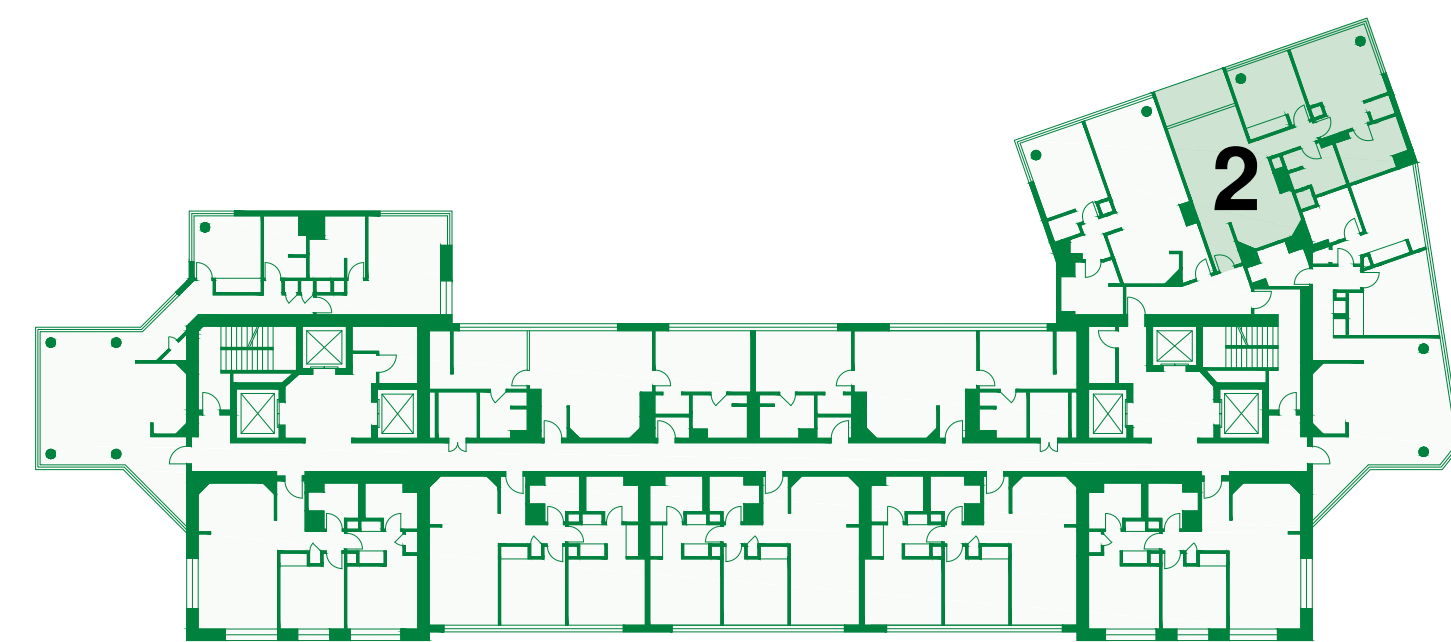

HAWAII TOWER

427 Units • Mix Residential • Built 1999

Unit 2

2 Bedroom / 2 Bath

Island 

Sotheby's
INTERNATIONAL REALTY