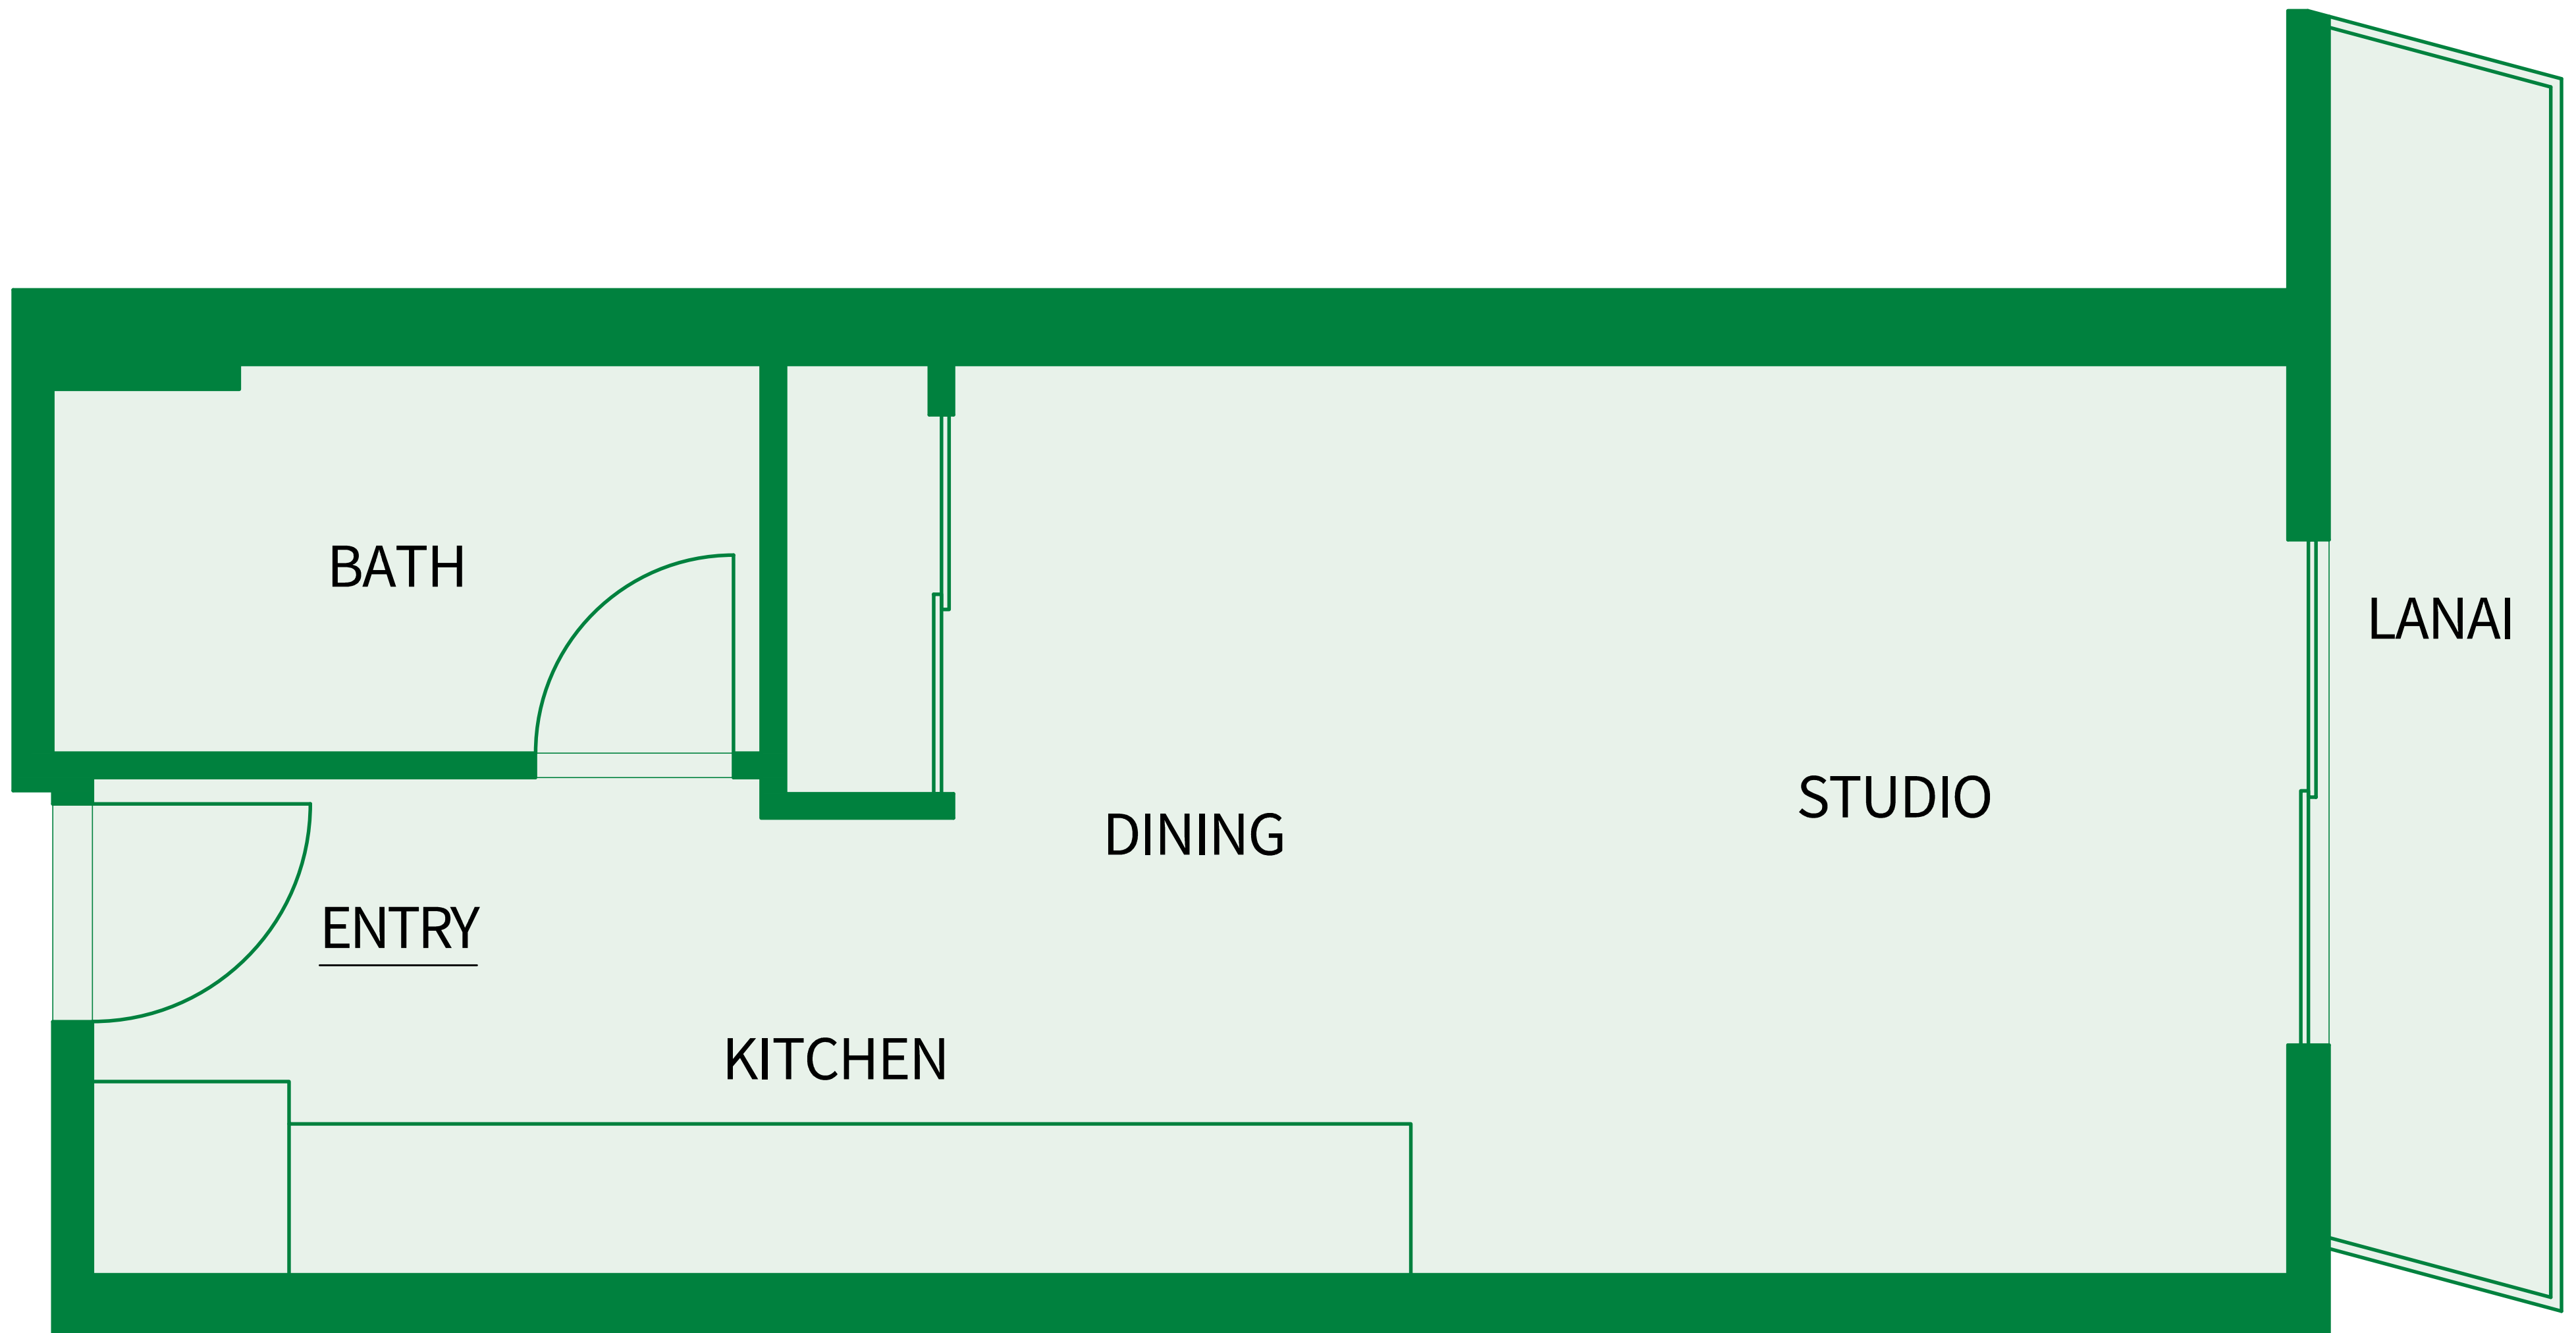

AALII WARD VILLAGE

Kakaako Living

Studio / 0B-C

1 Bath / Lanai

Living - 368 Sq.Ft.

Lanai - 45 Sq.Ft.

Total Area- 413 Sq.Ft.

Island 

Sotheby's
INTERNATIONAL REALTY

AALII WARD VILLAGE

Kakaako Living

Studio / 0B-D

1 Bath / Lanai

Living - 368 Sq.Ft.

Lanai - 45 Sq.Ft.

Total Area- 413 Sq.Ft.

Island 

Sotheby's
INTERNATIONAL REALTY

AALII WARD VILLAGE

Kakaako Living

Studio / 0B-E

1 Bath / Lanai

Living - 373 Sq.Ft.

Lanai - 54 Sq.Ft.