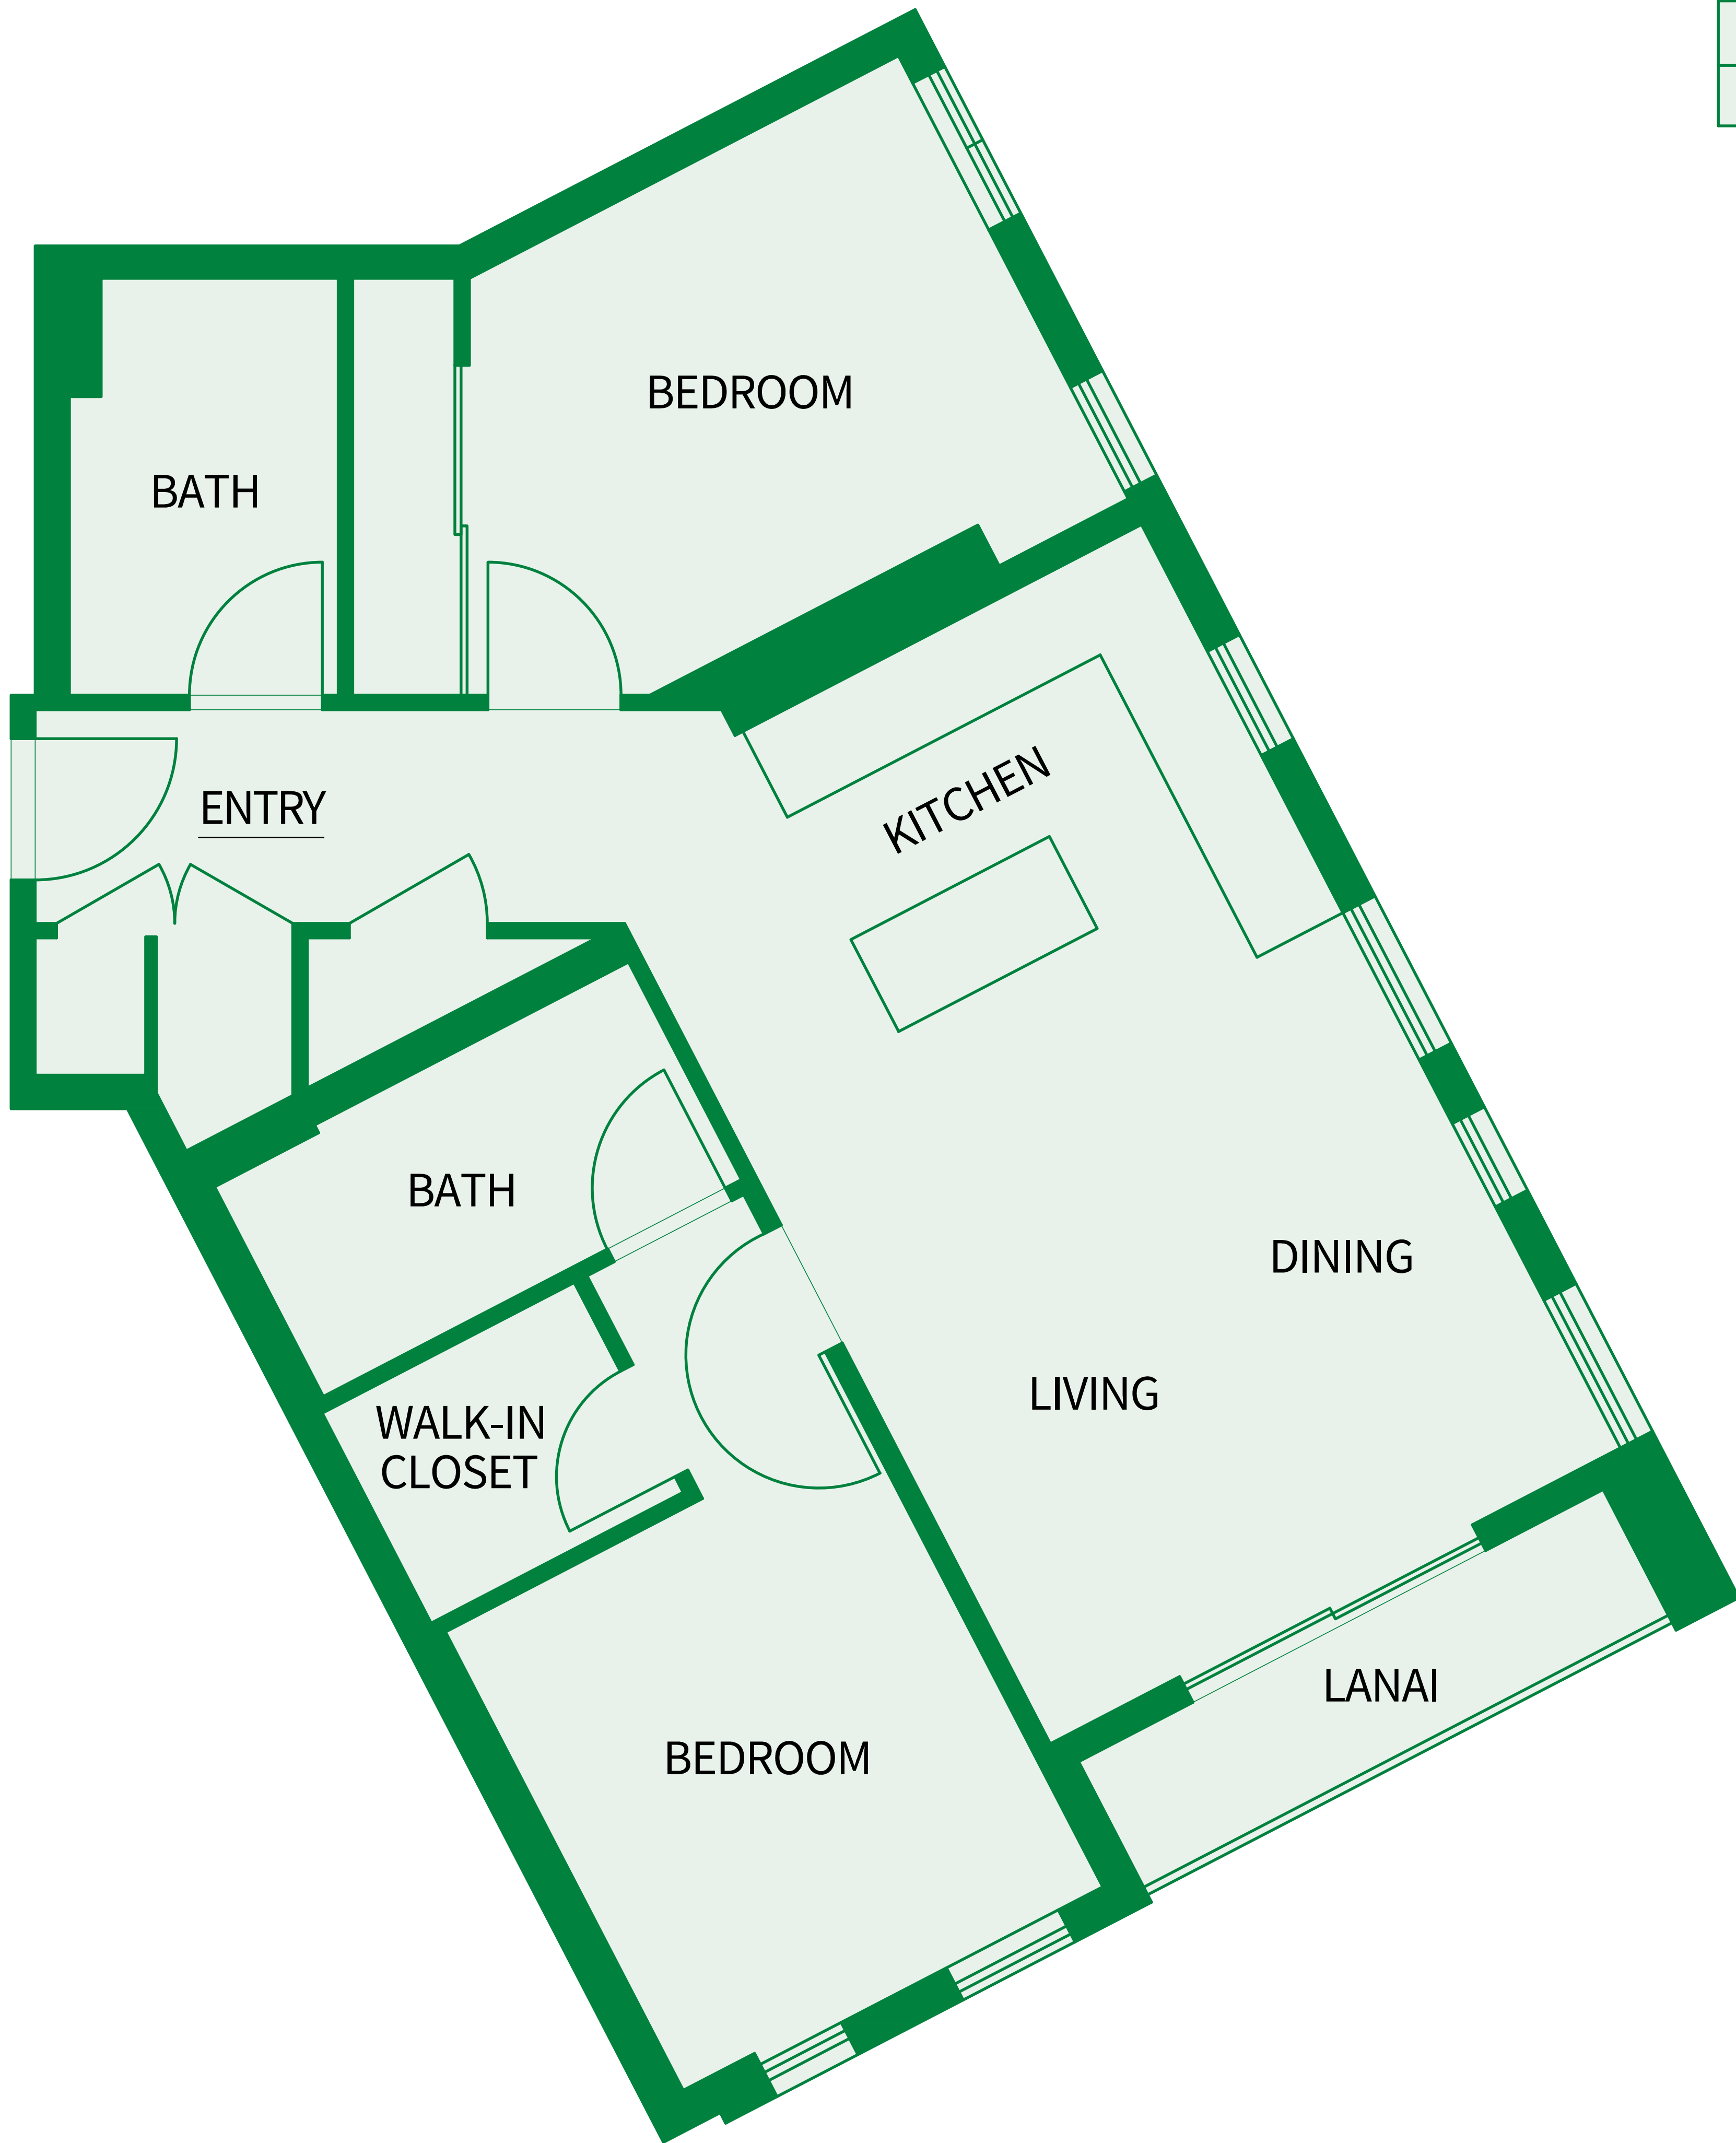

Lanai - 47 Sq.Ft.

Total Area- 743 Sq.Ft.

Island 

Sotheby's
INTERNATIONAL REALTY

AALII WARD VILLAGE

Kakaako Living

2 Bedroom / 2B-B

Select Floors

1 Bath / Lanai

Living - 779 Sq.Ft.

Lanai - 100 Sq.Ft.

Total Area- 879 Sq.Ft.

Island 

Sotheby's
INTERNATIONAL REALTY

AALII WARD VILLAGE

Kakaako Living