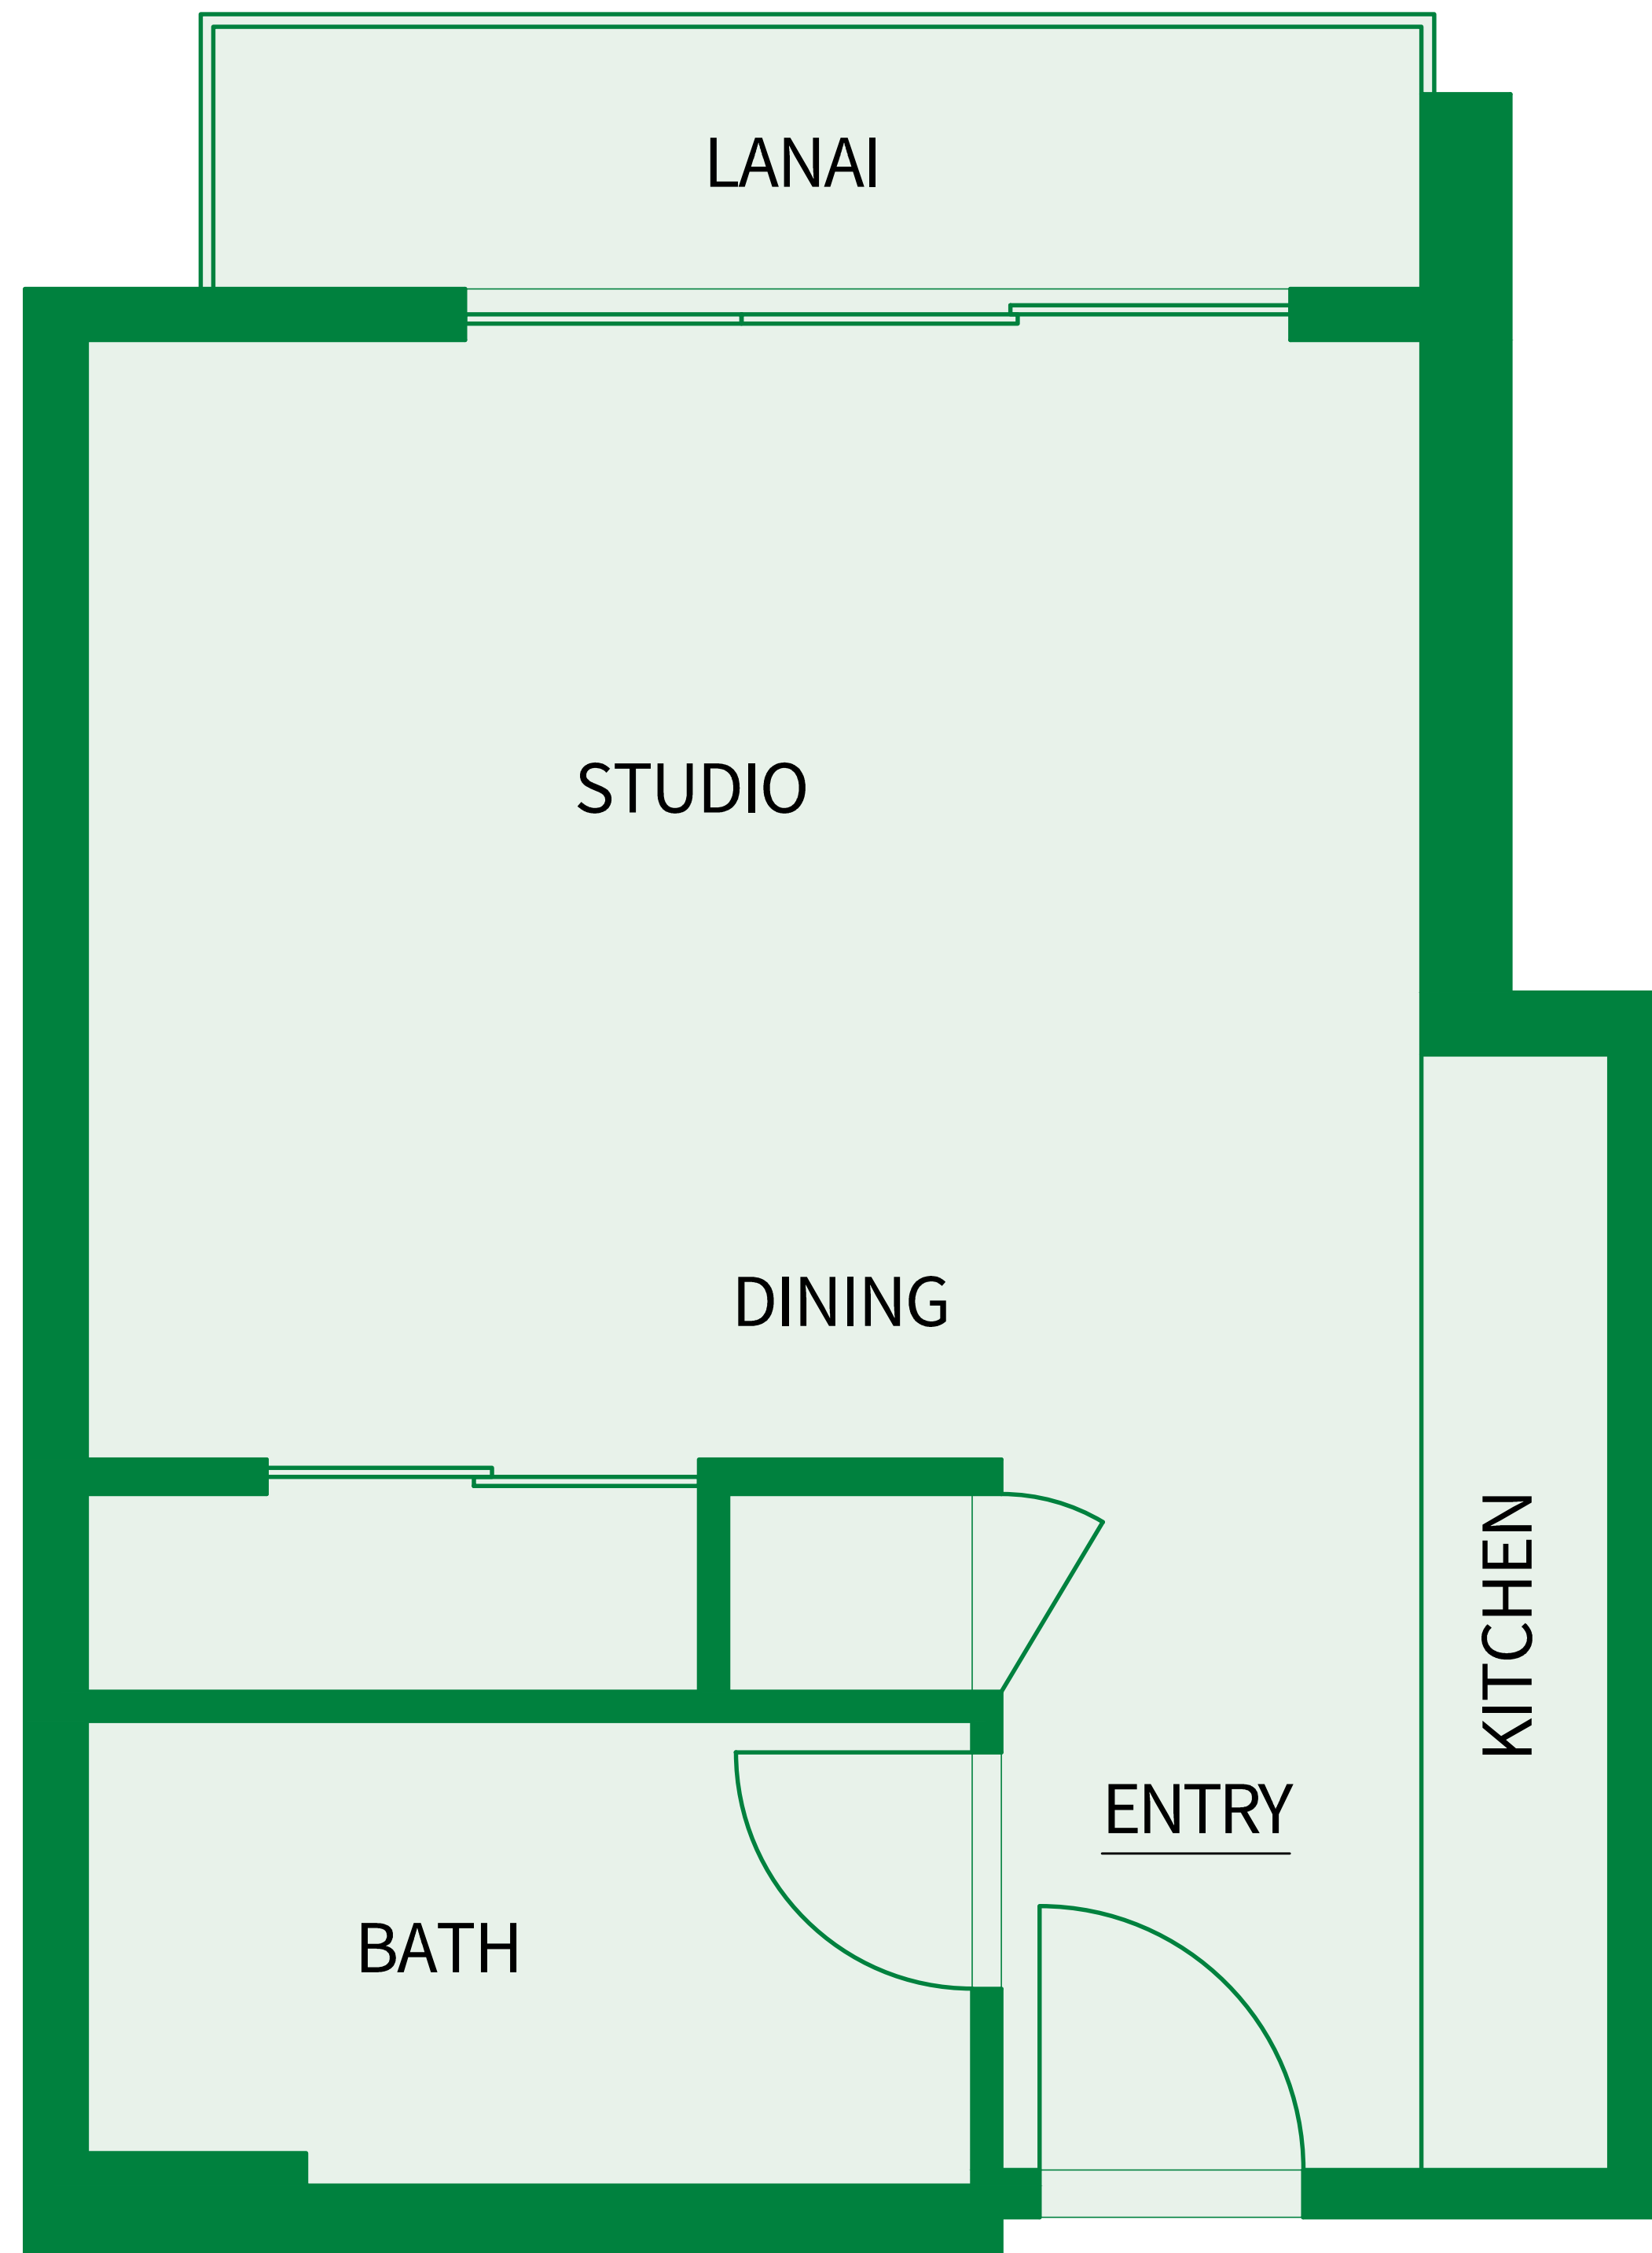

AALII WARD VILLAGE

Kakaako Living

Studio / 0B-A

1 Bath / Lanai

Living - 349 Sq.Ft.

Lanai - 47 Sq.Ft.

Total Area- 396 Sq.Ft.

AALII WARD VILLAGE

Kakaako Living

Studio / 0B-B

1 Bath / Lanai

Living - 364 Sq.Ft.

Lanai - 46 Sq.Ft.

Total Area- 410 Sq.Ft.

Island 

Sotheby's
INTERNATIONAL REALTY

AALII WARD VILLAGE

Kakaako Living

Studio / 0B-C

1 Bath / Lanai

Living - 368 Sq.Ft.

Lanai - 45 Sq.Ft.

Total Area- 413 Sq.Ft.

Island 