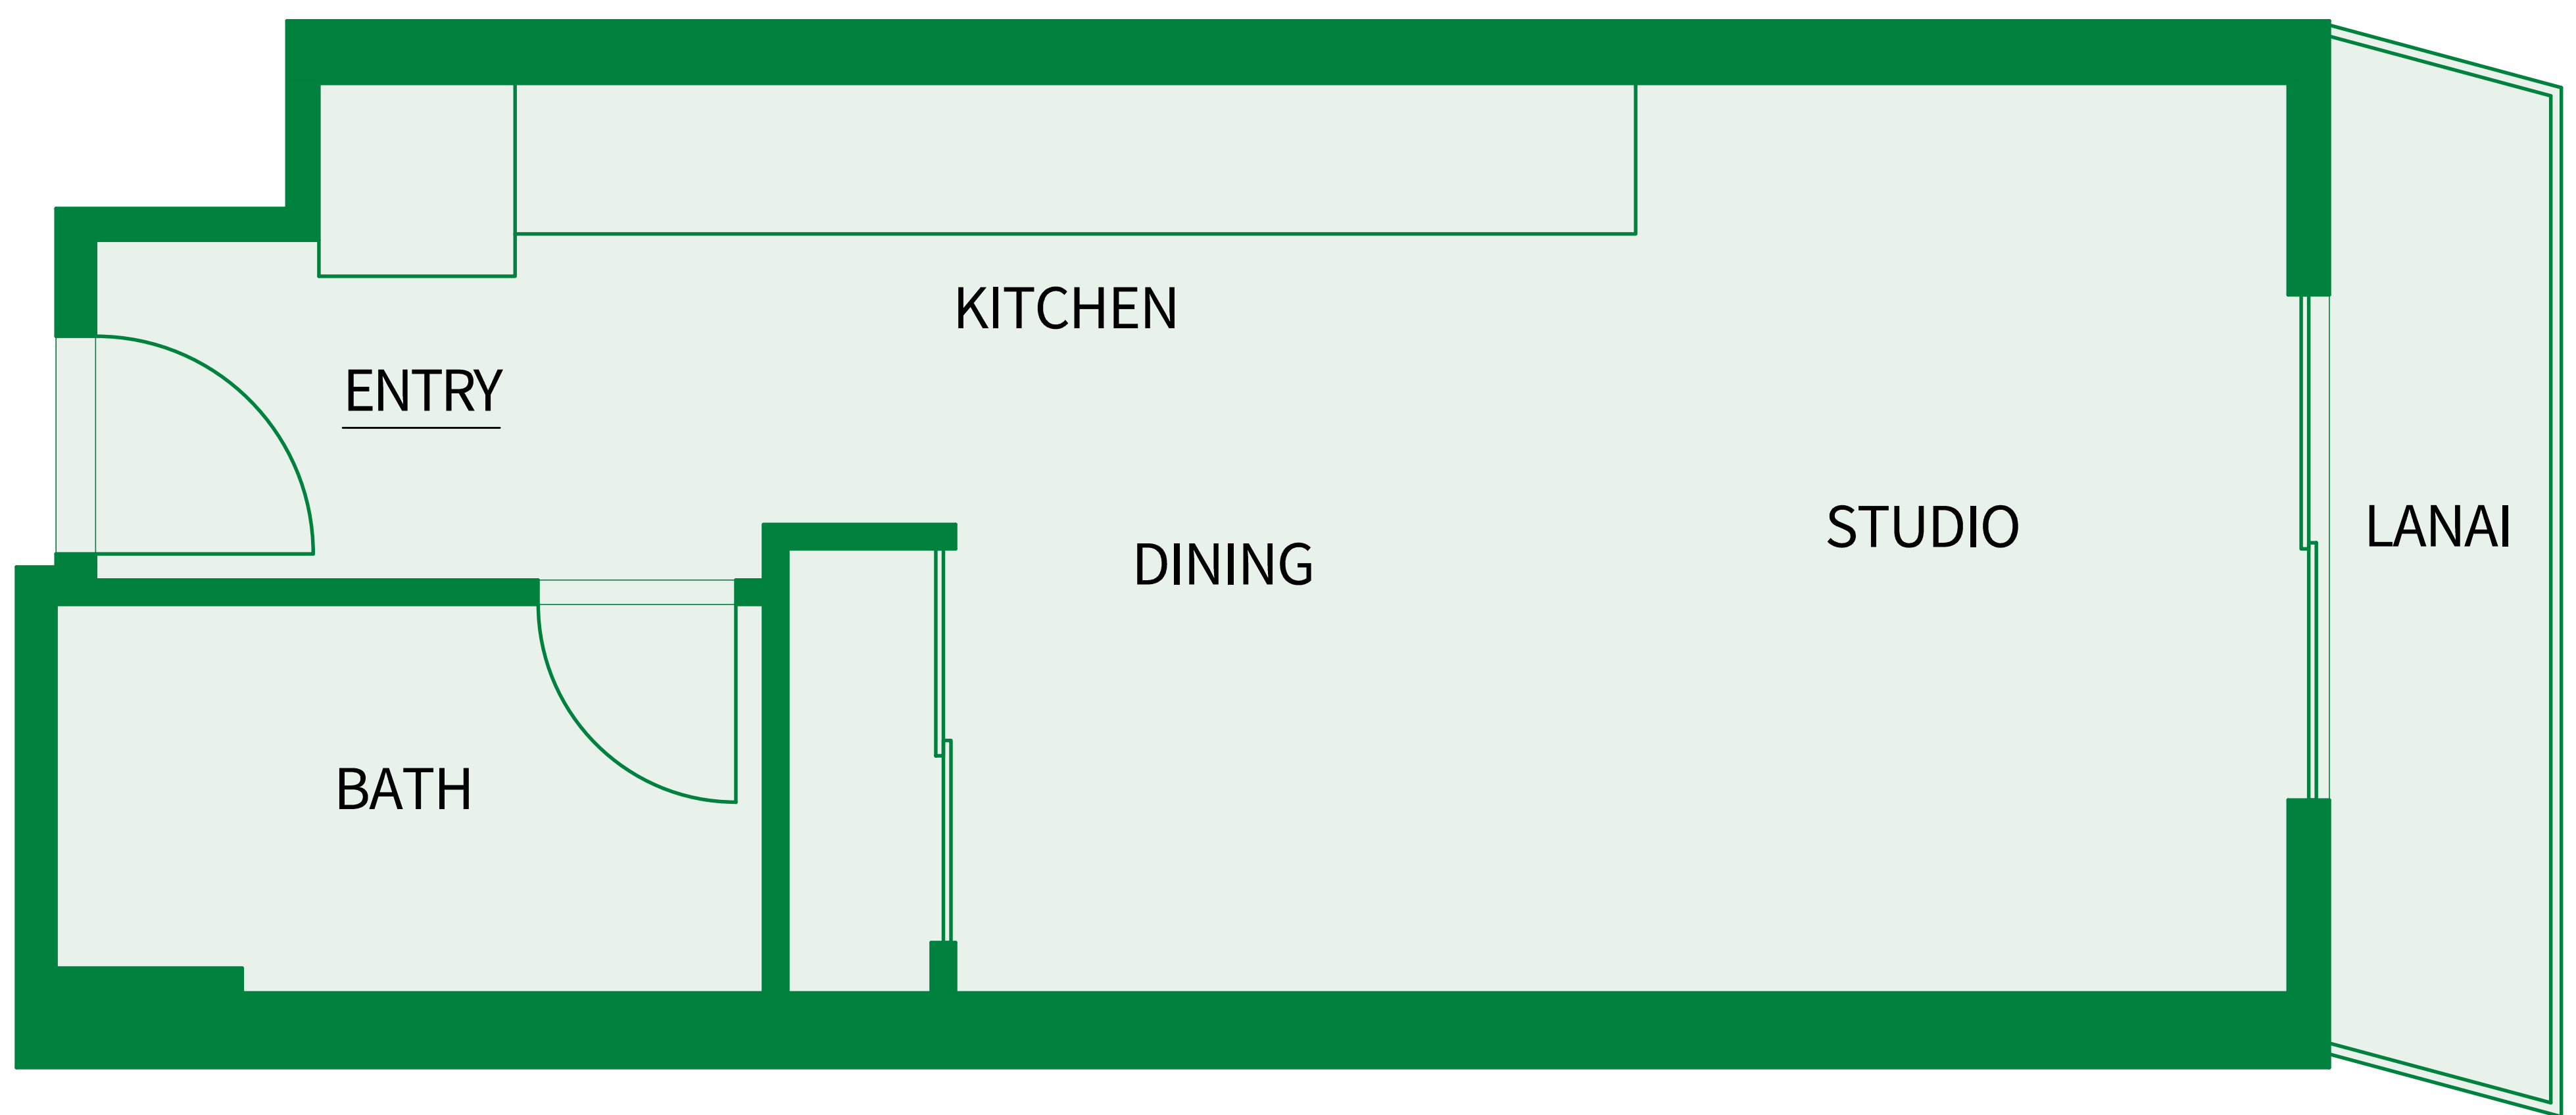

Kakaako Living

Studio / 0B-B

1 Bath / Lanai

Living - 364 Sq.Ft.

Lanai - 46 Sq.Ft.

Total Area- 410 Sq.Ft.

Island 

Sotheby's
INTERNATIONAL REALTY

AALII WARD VILLAGE

Kakaako Living

Studio / 0B-C

1 Bath / Lanai

Living - 368 Sq.Ft.

Lanai - 45 Sq.Ft.

Total Area- 413 Sq.Ft.

Island 

Sotheby's
INTERNATIONAL REALTY

AALII WARD VILLAGE

Kakaako Living

Studio / 0B-D

1 Bath / Lanai

Living - 368 Sq.Ft.

Lanai - 45 Sq.Ft.

Total Area- 413 Sq.Ft.