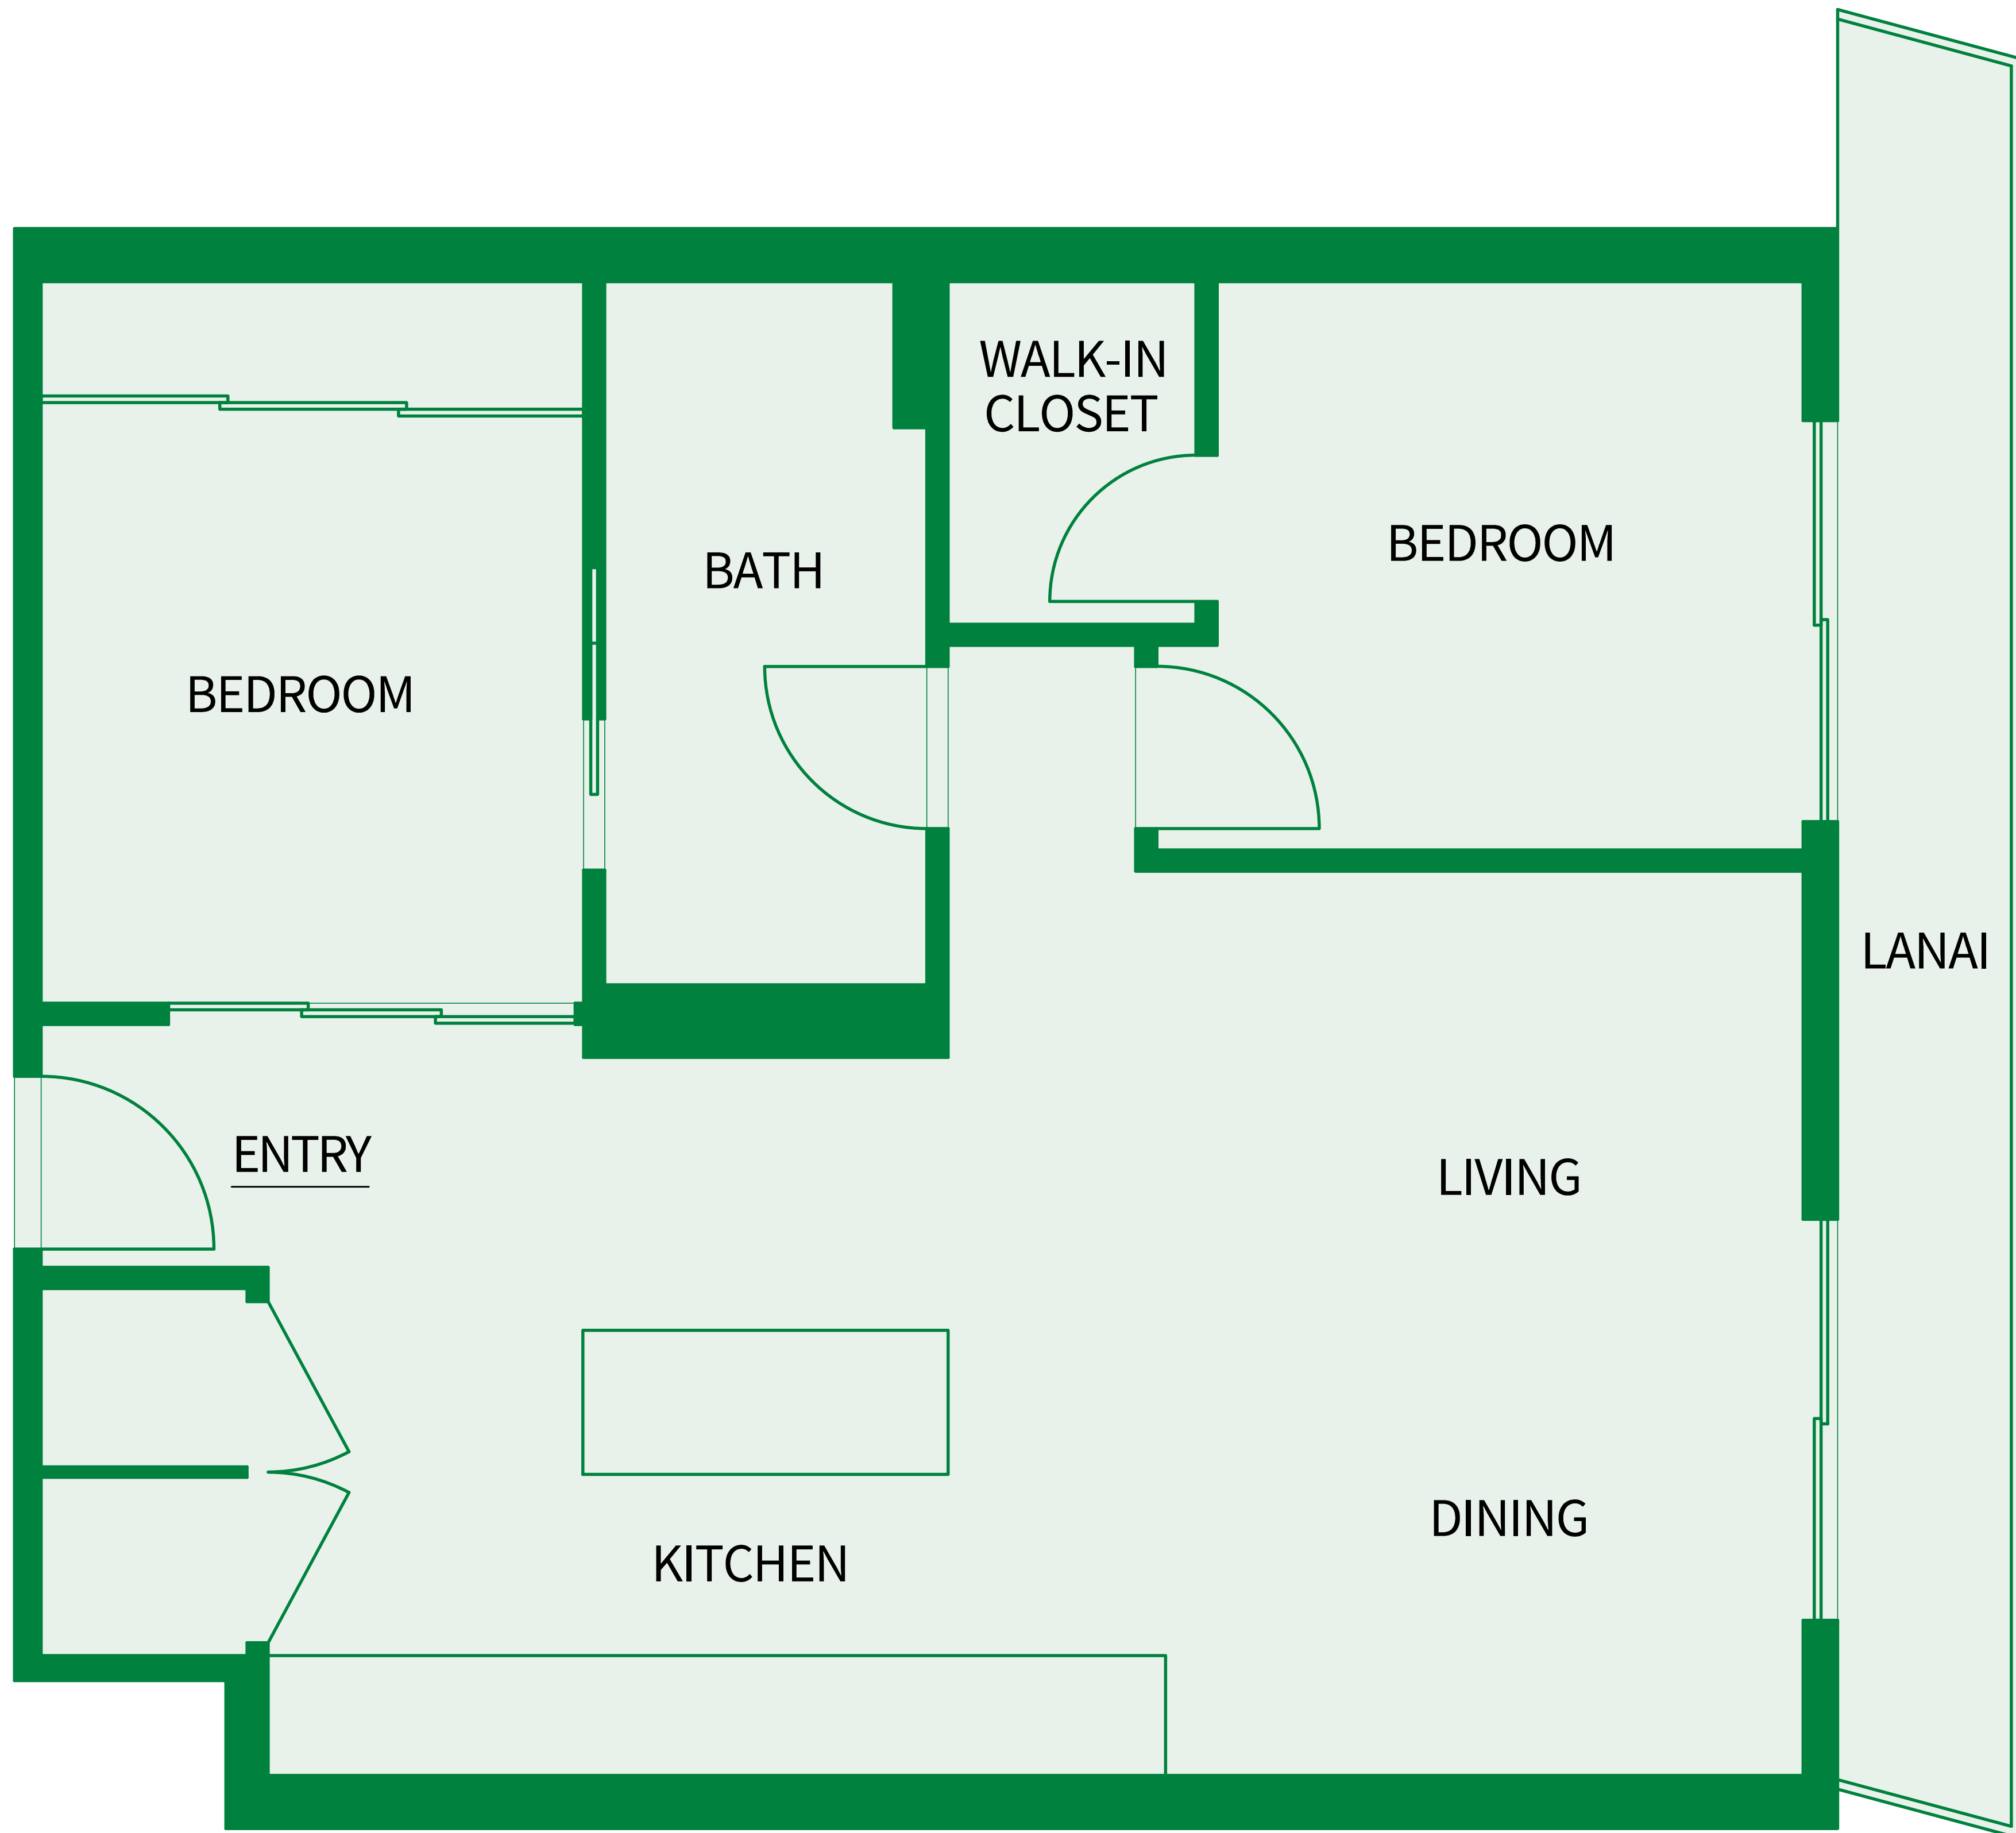

Lanai - 47 Sq.Ft.

Total Area- 743 Sq.Ft.

Island 

Sotheby's
INTERNATIONAL REALTY

AALII WARD VILLAGE

Kakaako Living

2 Bedroom / 2B-B

Select Floors