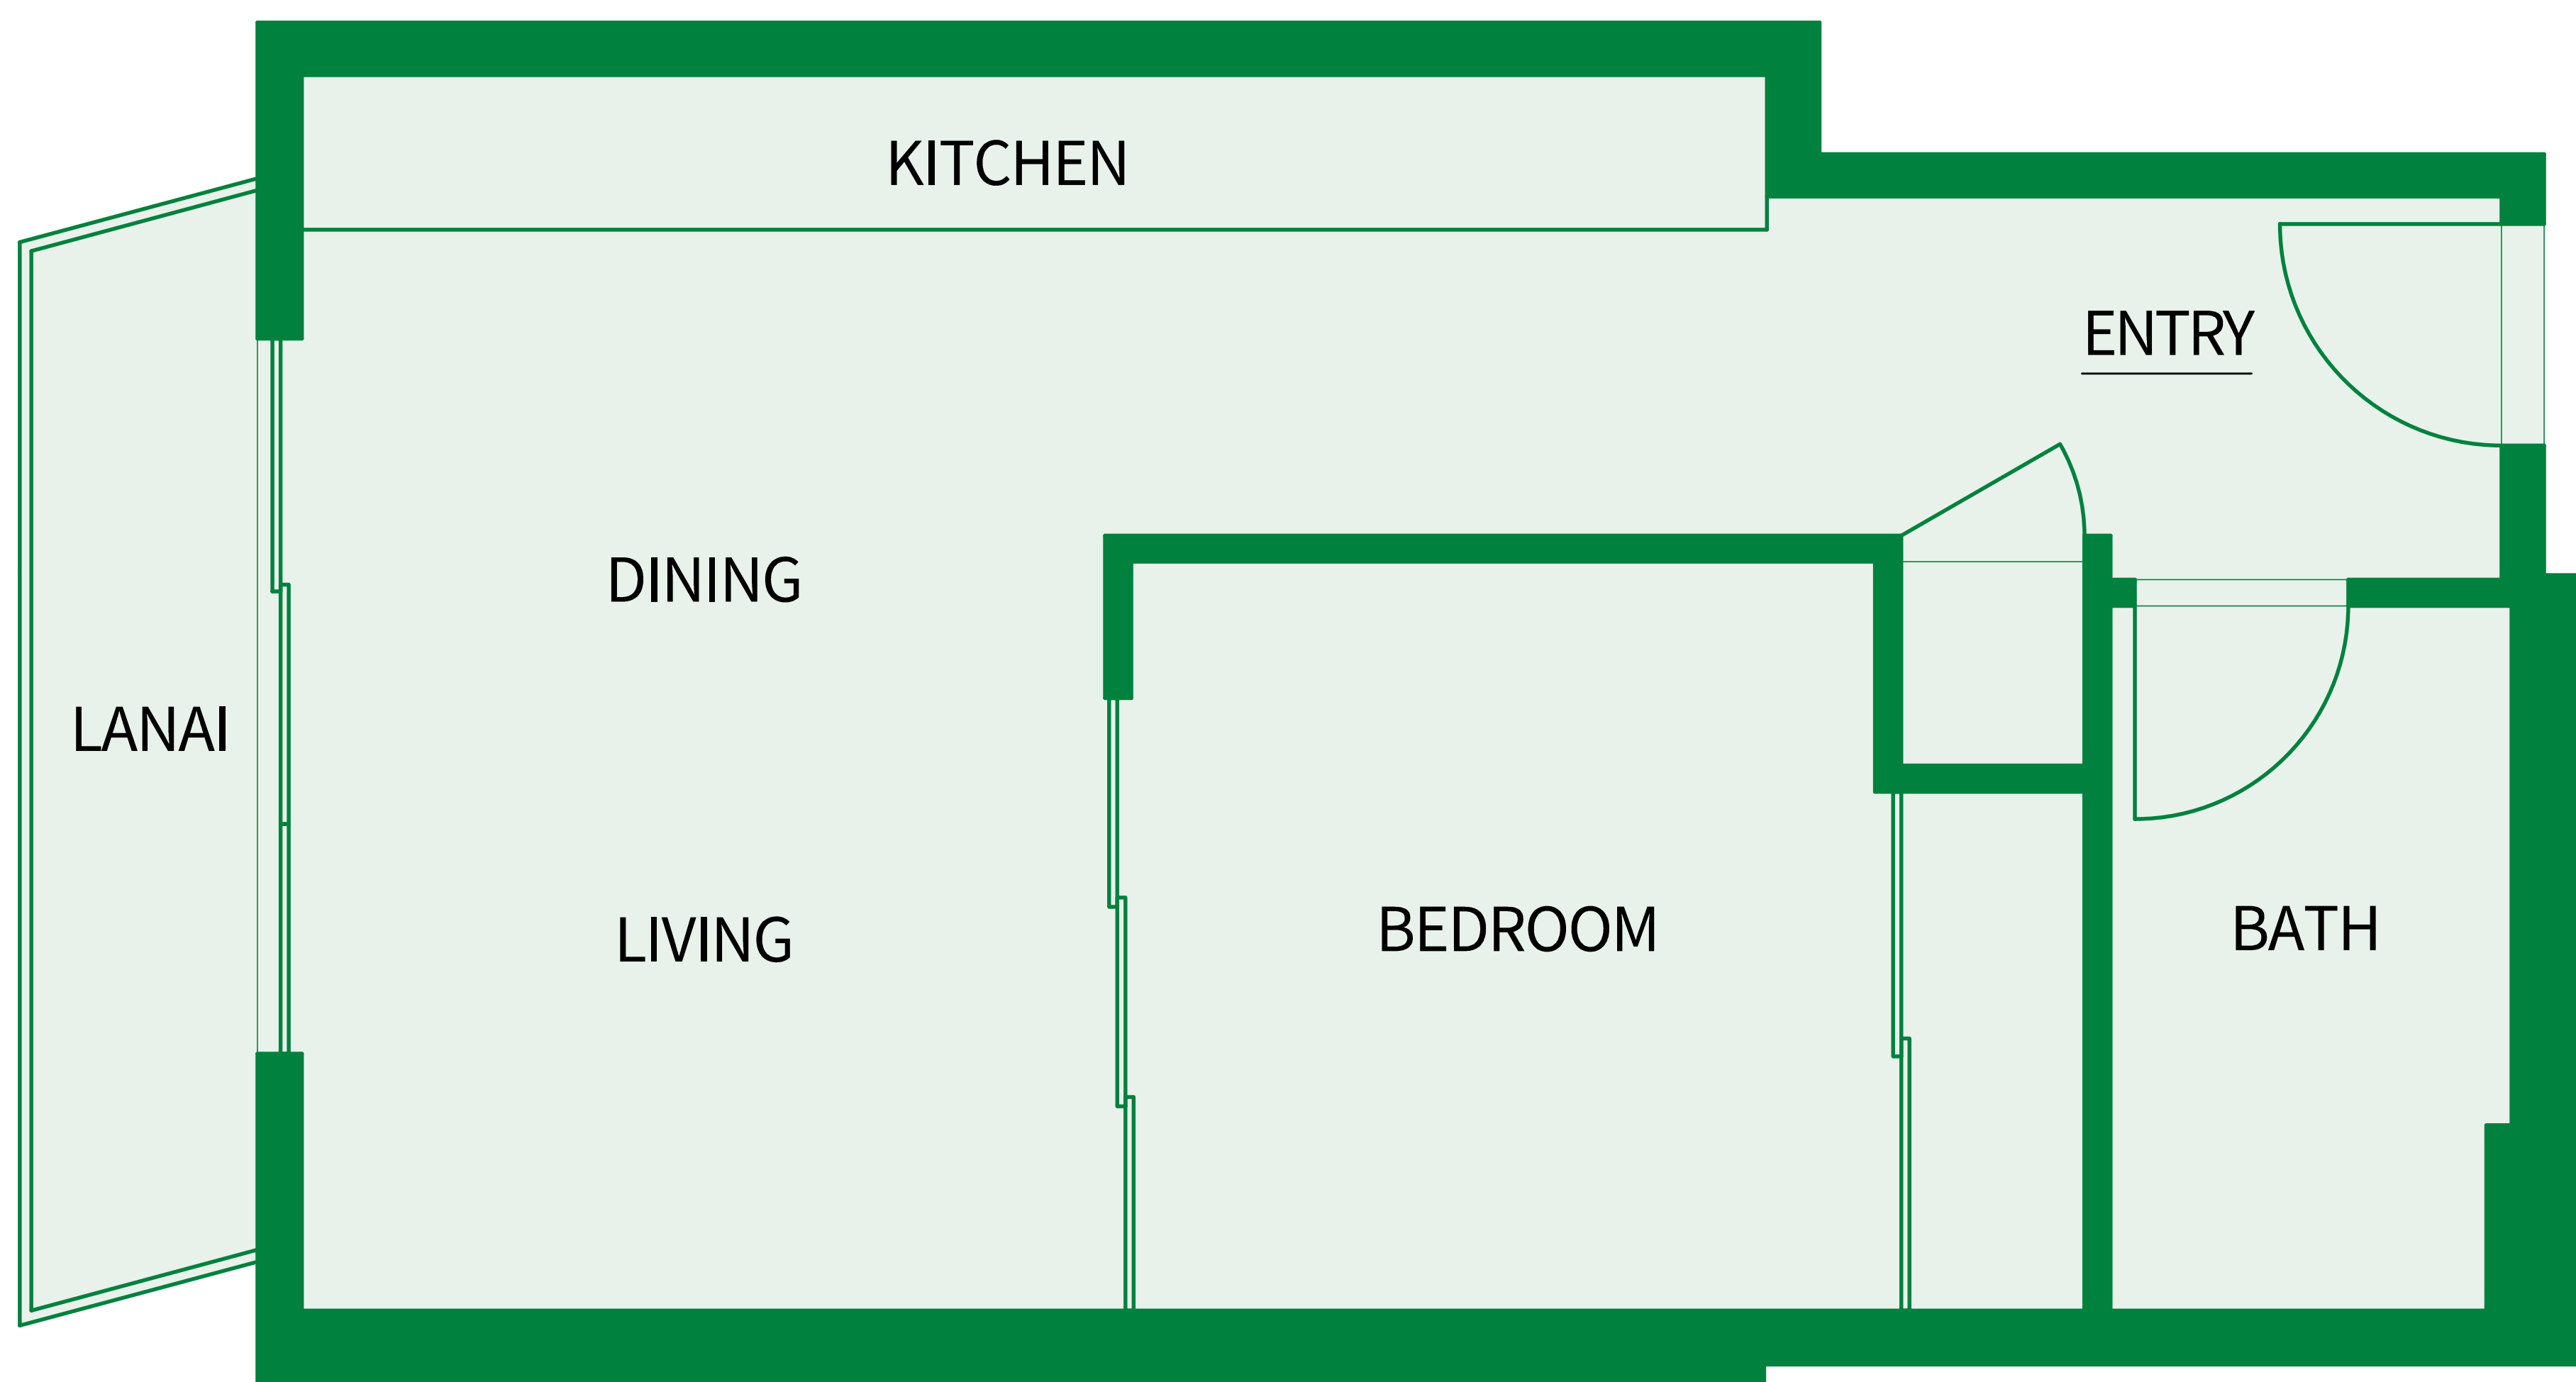

1 Bath / Lanai

Living - 430 Sq.Ft.

Lanai - 57 Sq.Ft.

Total Area-487 Sq.Ft.

Island 

Sotheby's
INTERNATIONAL REALTY

AALII WARD VILLAGE

Kakaako Living

1 Bedroom / 1B-B

1 Bath / Lanai

Living - 466 Sq.Ft.

Lanai - 48 Sq.Ft.

Total Area- 514 Sq.Ft.

AALII WARD VILLAGE

Kakaako Living

1 Bedroom / 1B-C