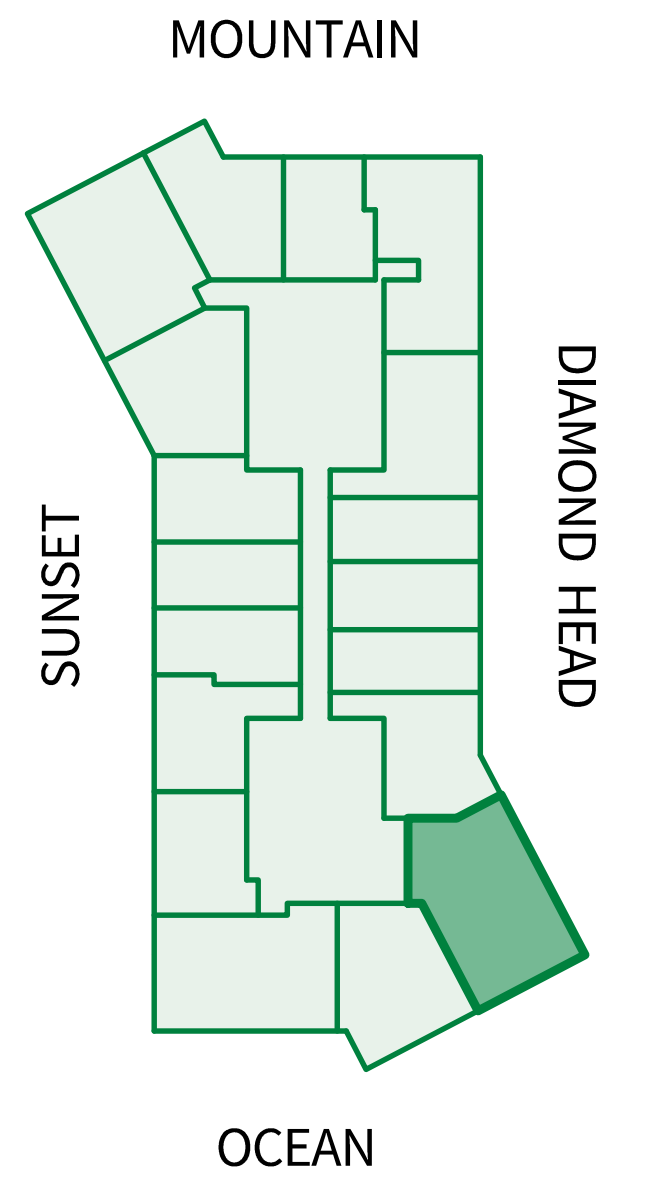

1 Bath / Lanai

Living - 779 Sq.Ft.

Lanai - 100 Sq.Ft.

Total Area- 879 Sq.Ft.

Island 

Sotheby's
INTERNATIONAL REALTY

AALII WARD VILLAGE

Kakaako Living