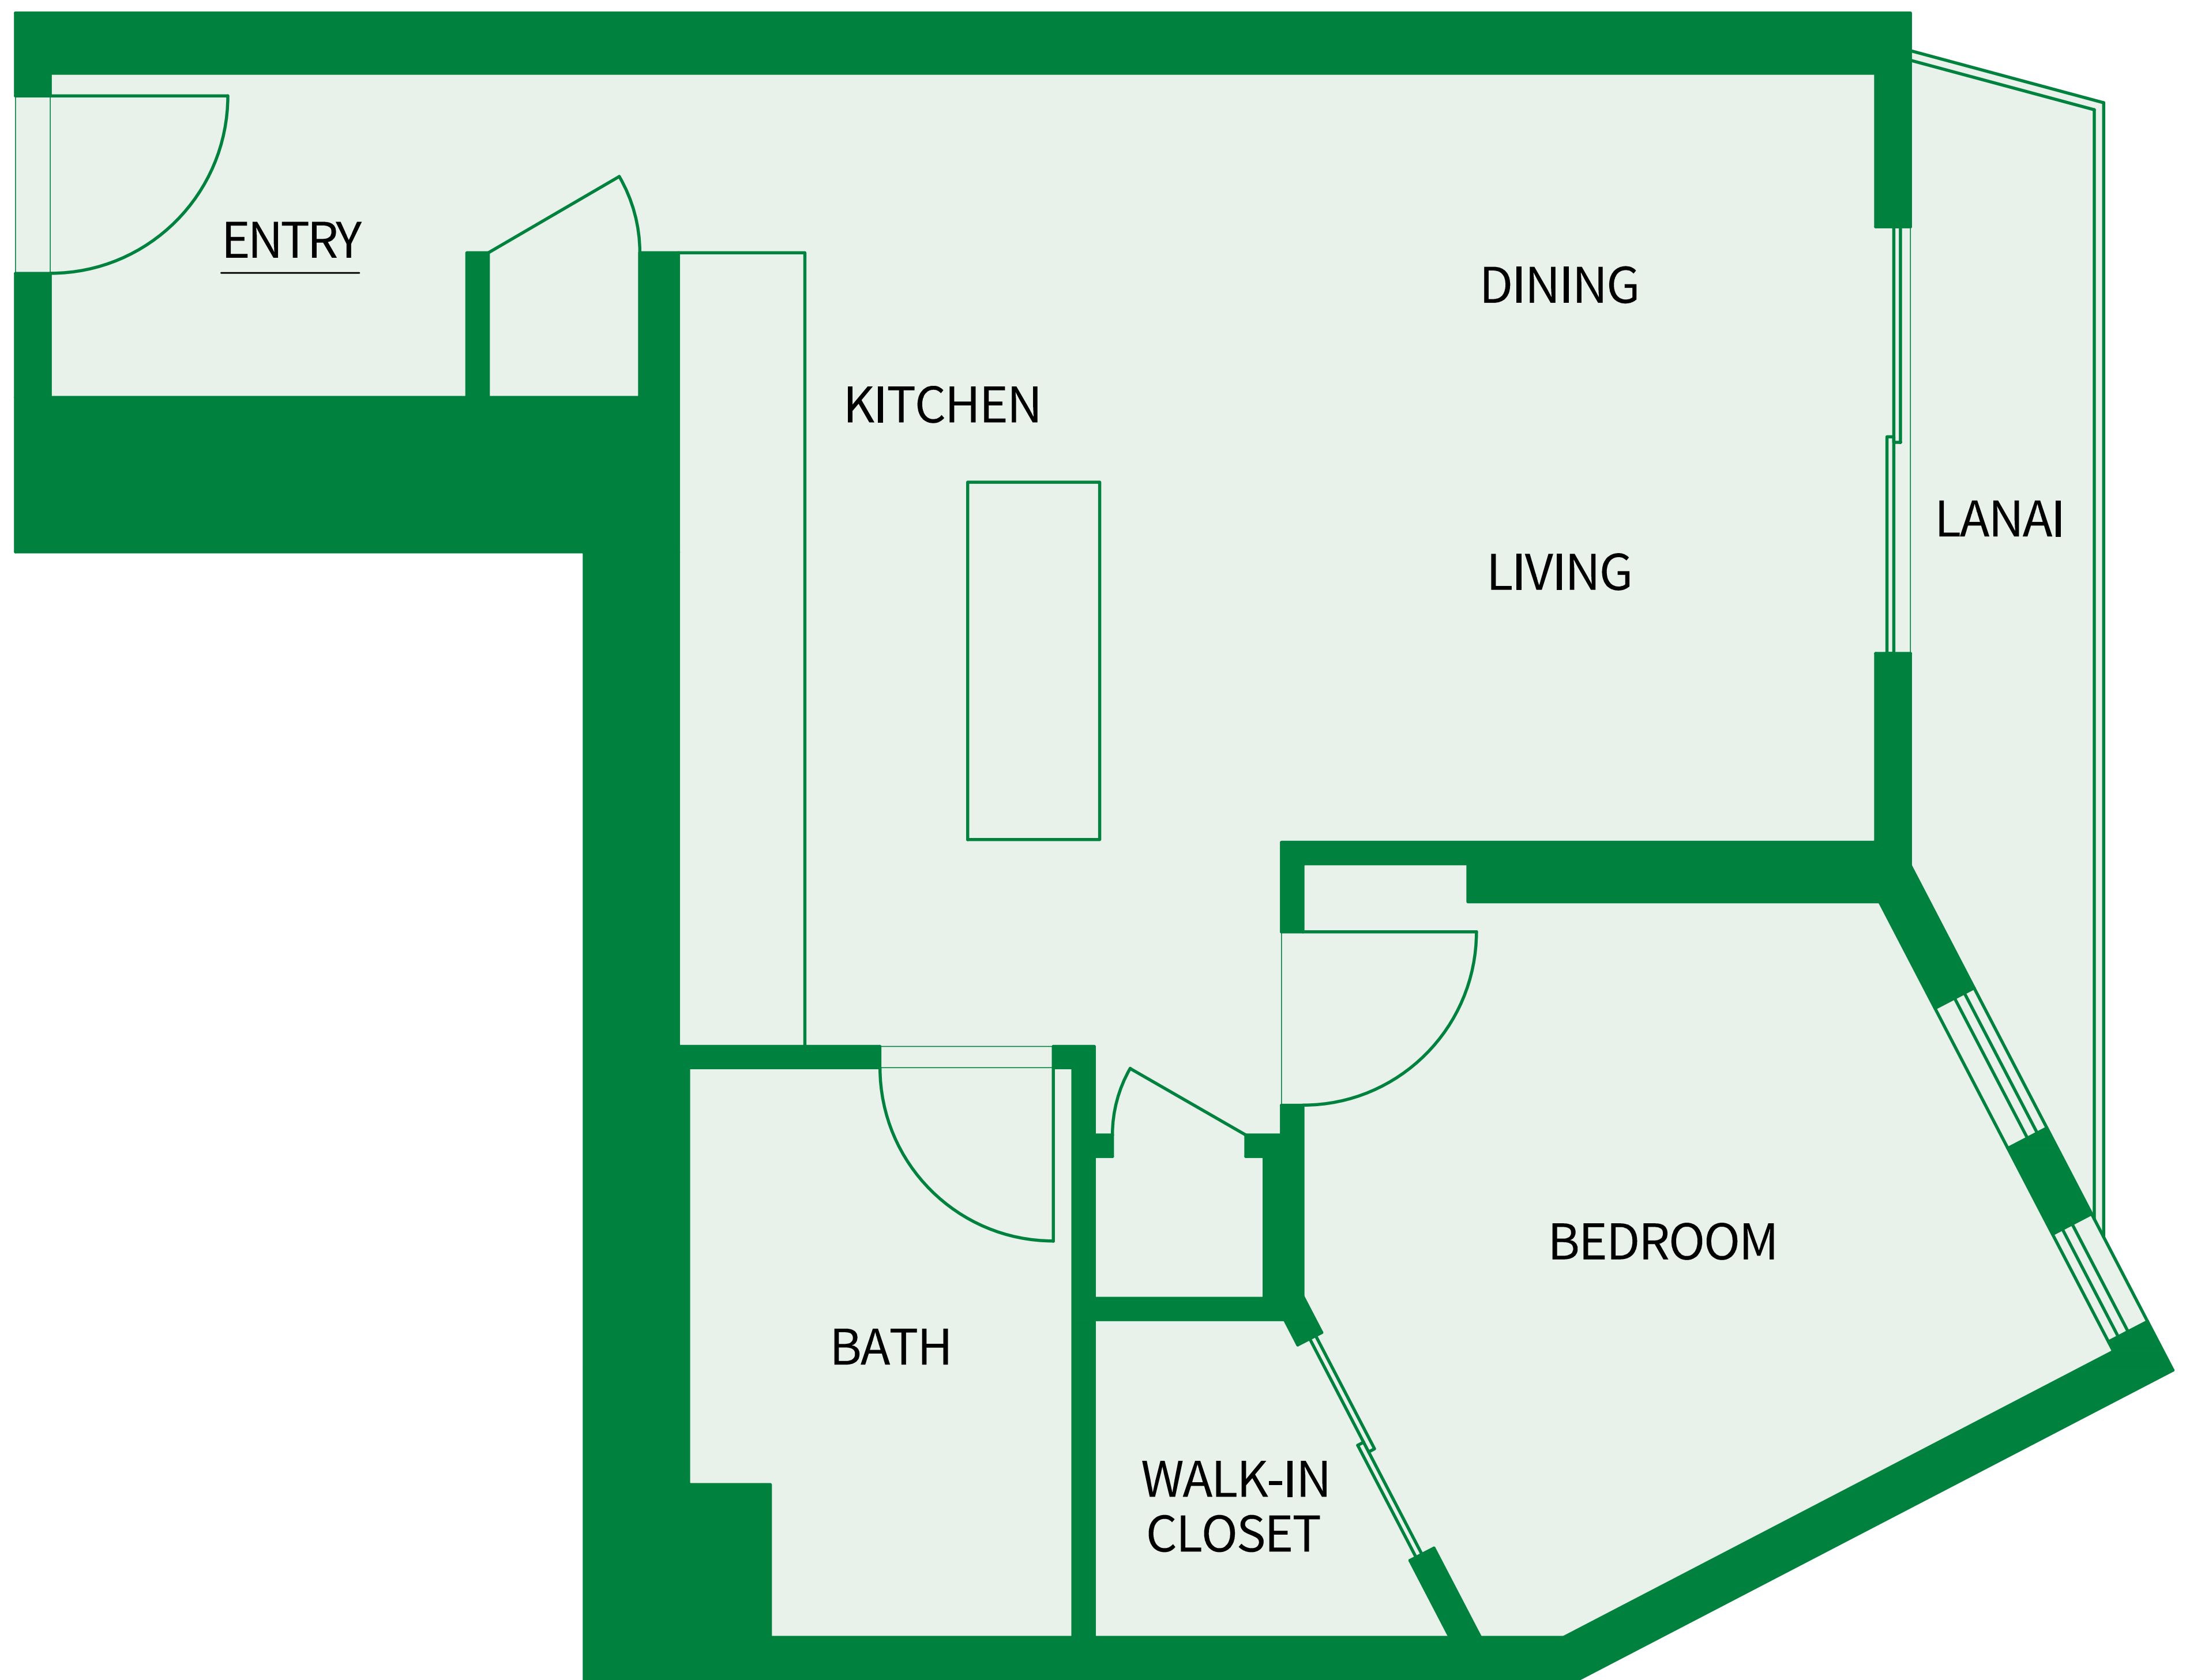

1 Bath / Lanai

Living - 467 Sq.Ft.

Lanai - 68 Sq.Ft.

Total Area- 535 Sq.Ft.

AALII WARD VILLAGE

Kakaako Living

1 Bedroom / 1B-D

1 Bath / Lanai

Living - 493 Sq.Ft.

Lanai - 70 Sq.Ft.

Total Area- 563 Sq.Ft.

Island 

Sotheby's
INTERNATIONAL REALTY

AALII WARD VILLAGE

Kakaako Living

1 Bedroom / 1B-E