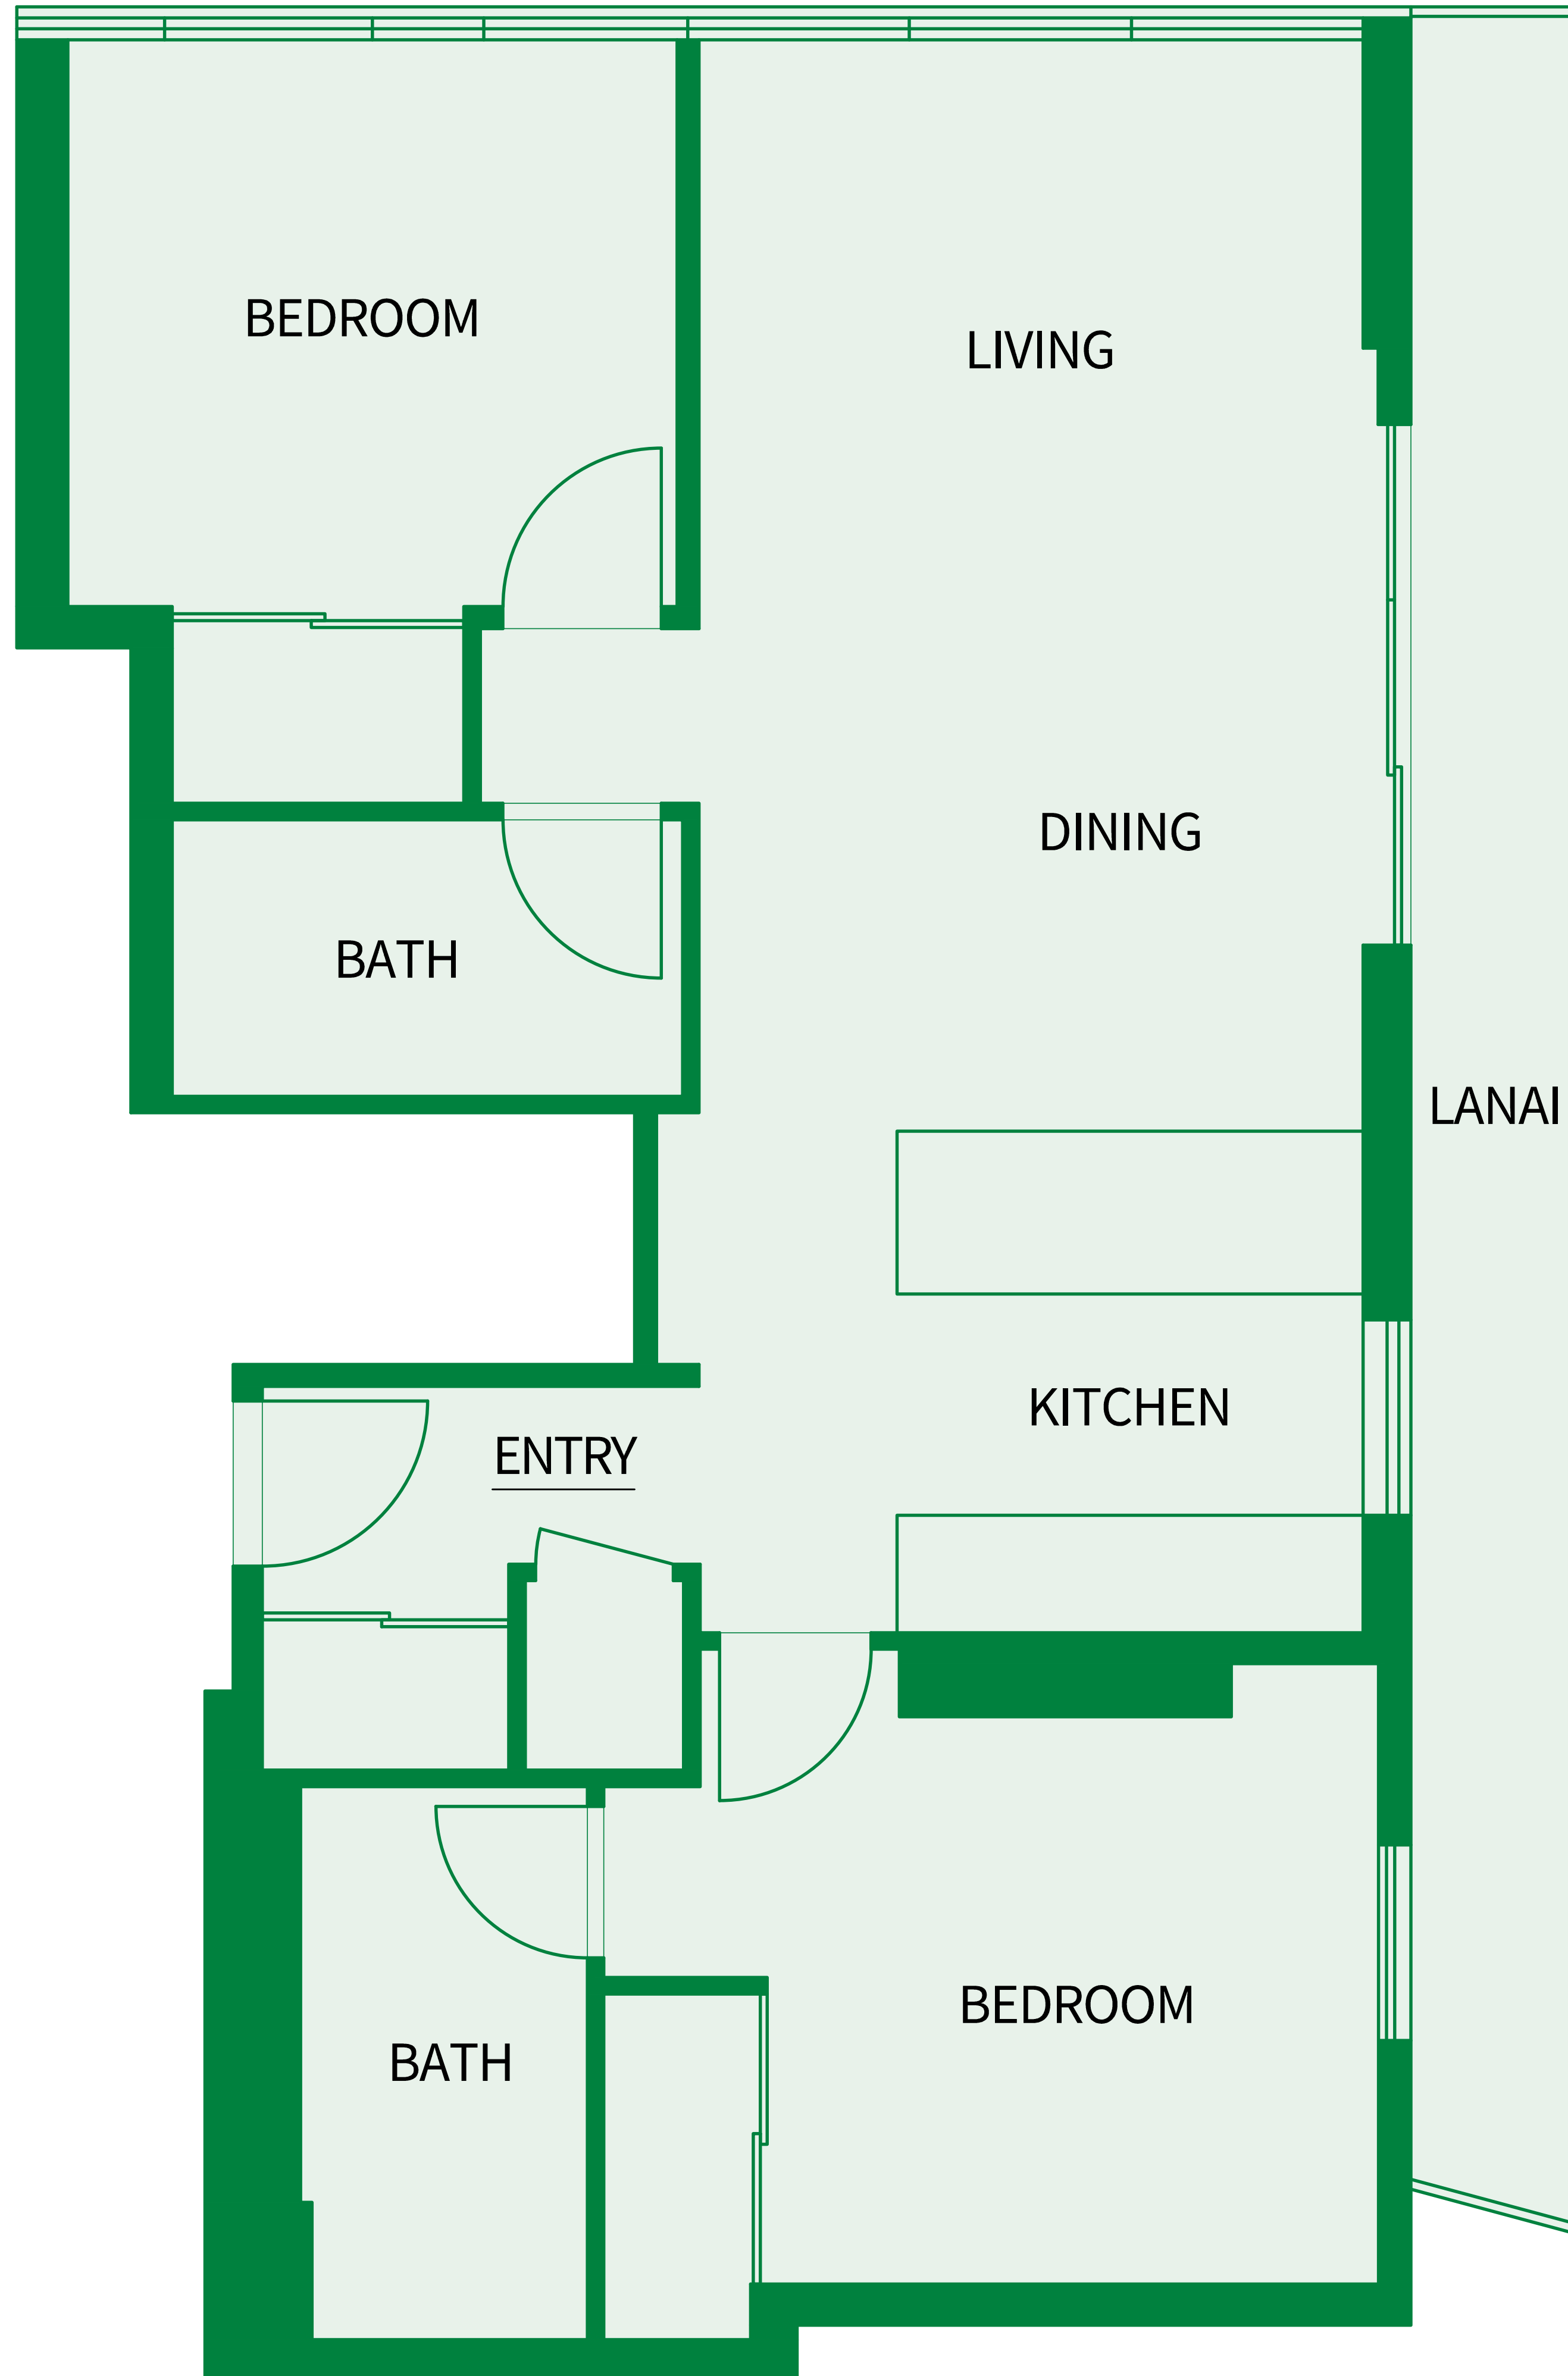

Kakaako Living

2 Bedroom / 2B-D

2 Bath / Lanai

Living - 835 Sq.Ft.

Lanai - 49 Sq.Ft.

Total Area- 884 Sq.Ft.

Island 

Sotheby's
INTERNATIONAL REALTY

AALII WARD VILLAGE

Kakaako Living

2 Bedroom / 2B-E

2 Bath / Lanai

Living - 829 Sq.Ft.

Lanai - 127 Sq.Ft.

Total Area- 956 Sq.Ft.

AALII WARD VILLAGE