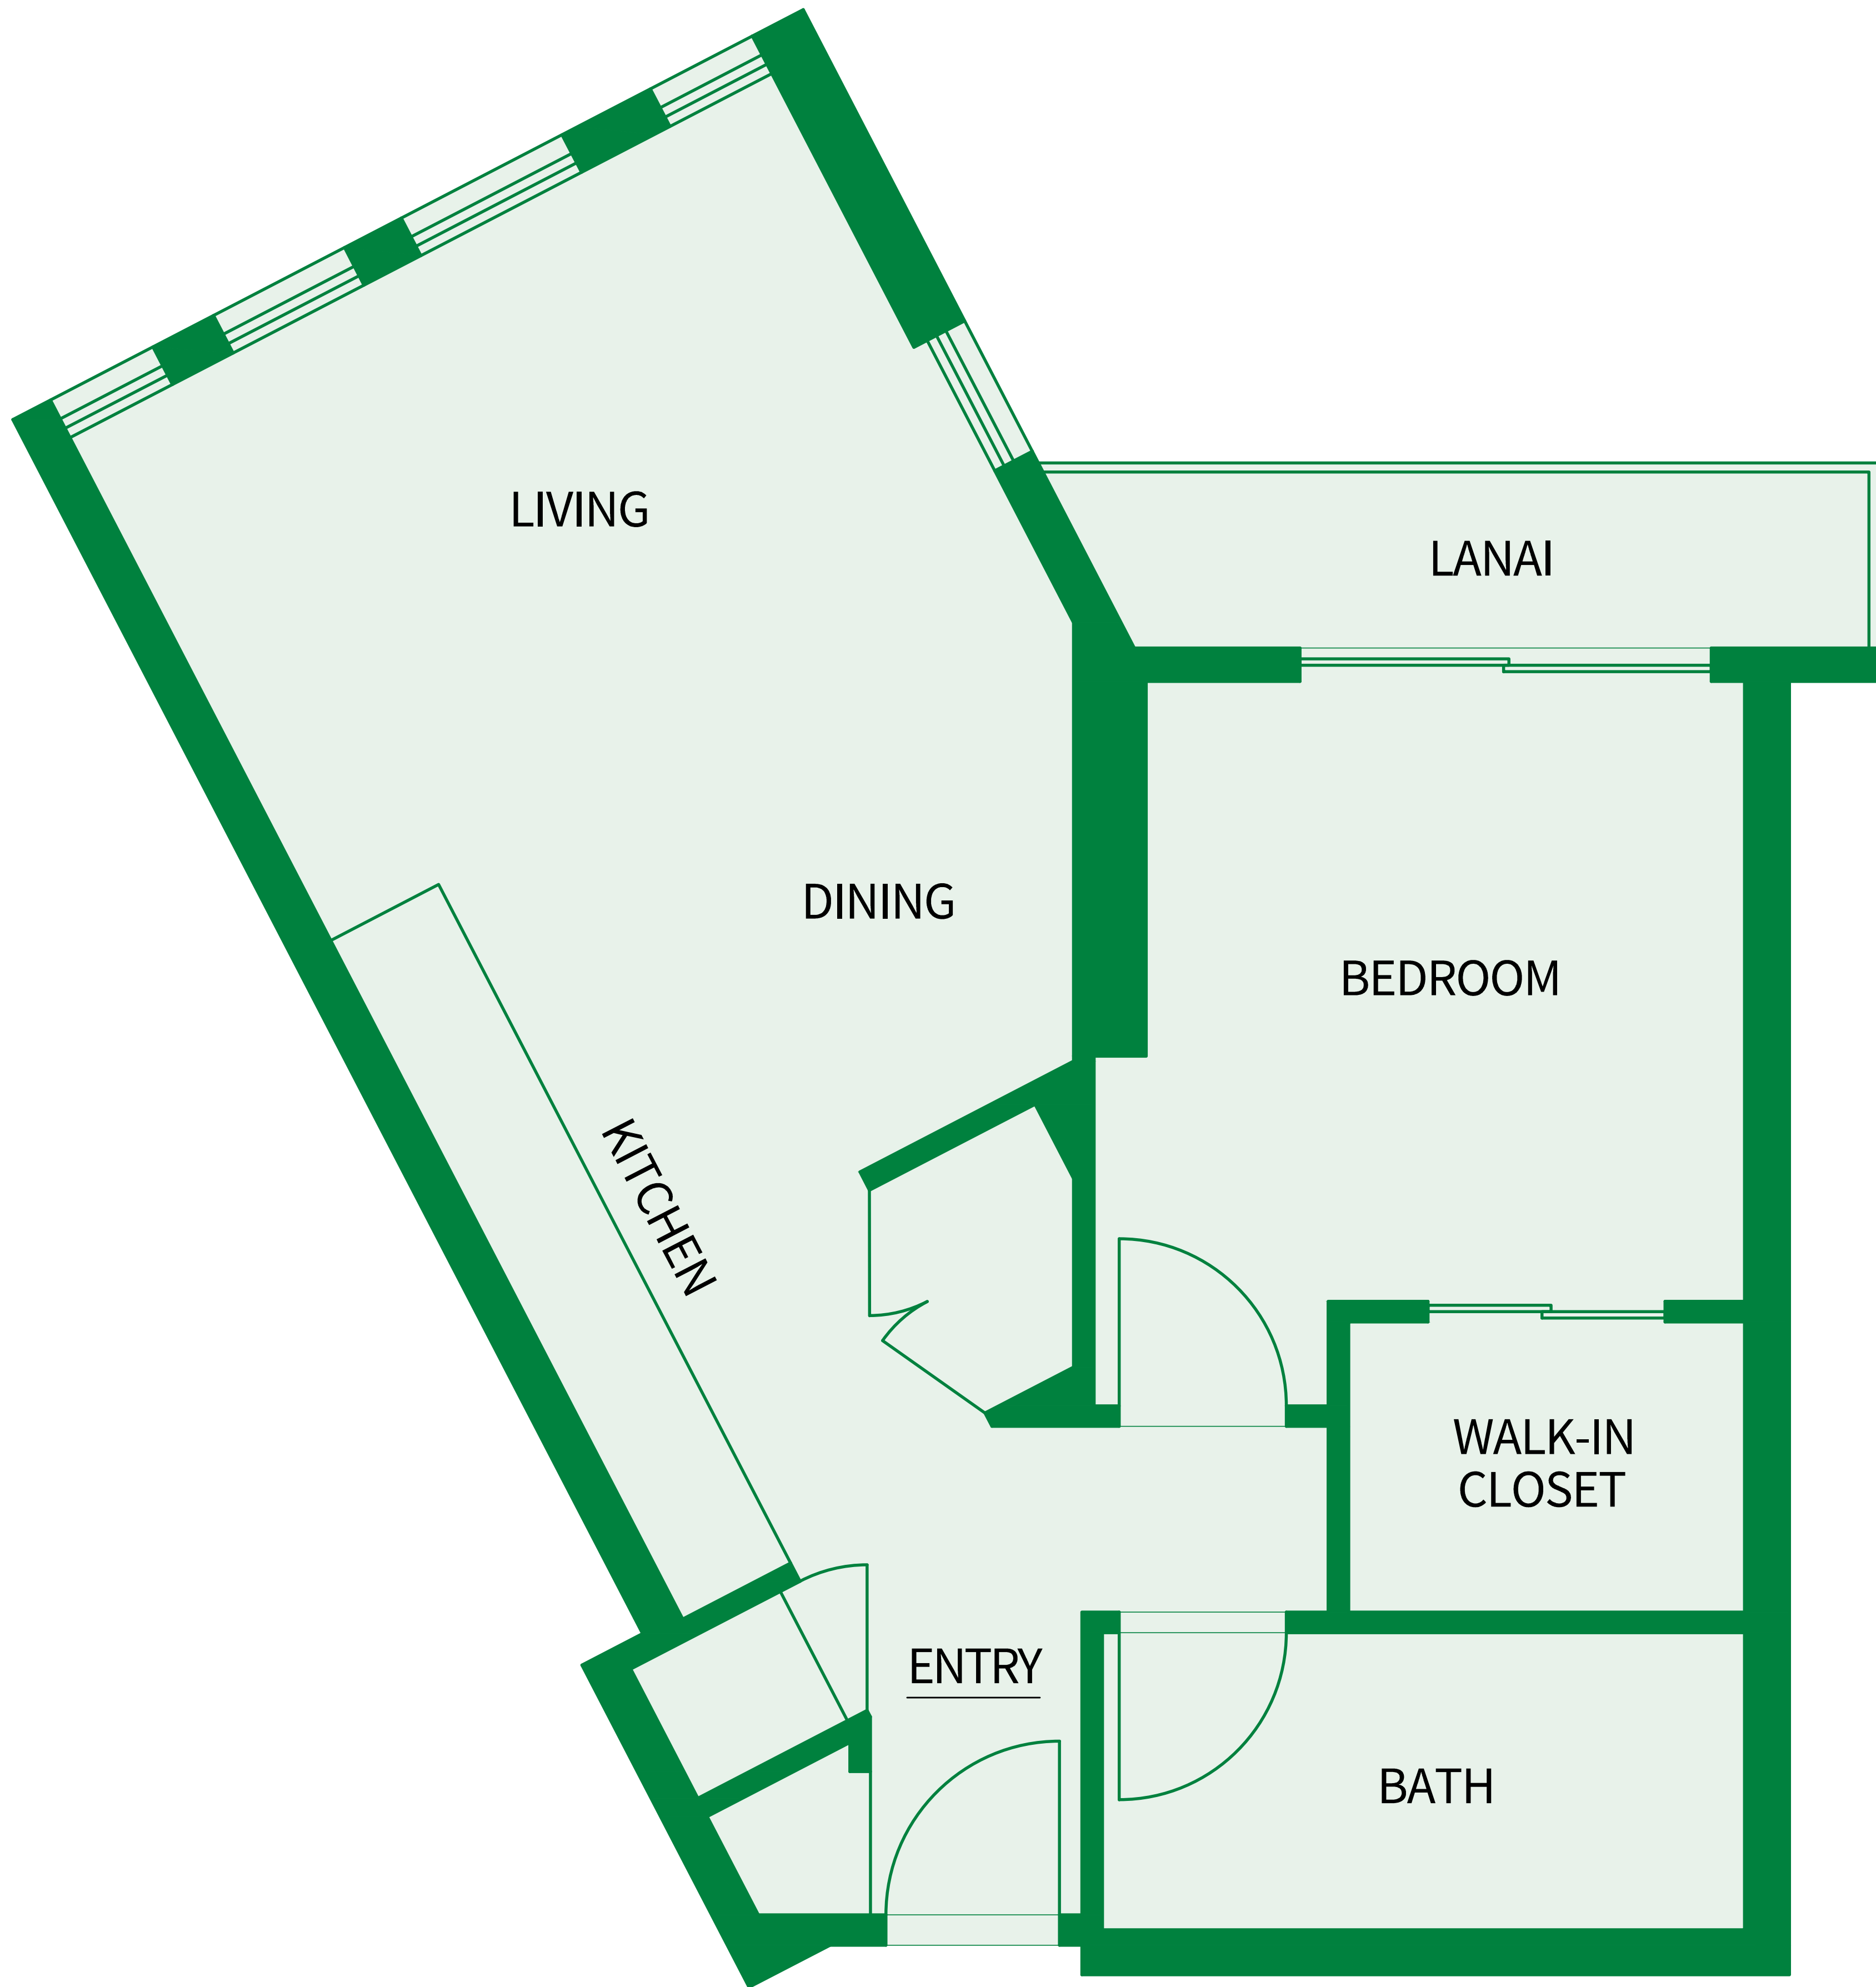

Living - 493 Sq.Ft.

Lanai - 70 Sq.Ft.

Total Area- 563 Sq.Ft.

Island 

Sotheby's
INTERNATIONAL REALTY

AALII WARD VILLAGE

Kakaako Living

1 Bedroom / 1B-E

1 Bath / Lanai

Living - 564 Sq.Ft.

Lanai - 52 Sq.Ft.

Total Area- 616 Sq.Ft.

Island 

Sotheby's
INTERNATIONAL REALTY

AALII WARD VILLAGE

Kakaako Living

1 Bedroom / 1B-F

1 Bath / Lanai

Living - 557 Sq.Ft.

Lanai - 44 Sq.Ft.

Total Area- 601 Sq.Ft.

Island 

Sotheby's
INTERNATIONAL REALTY

AALII WARD VILLAGE