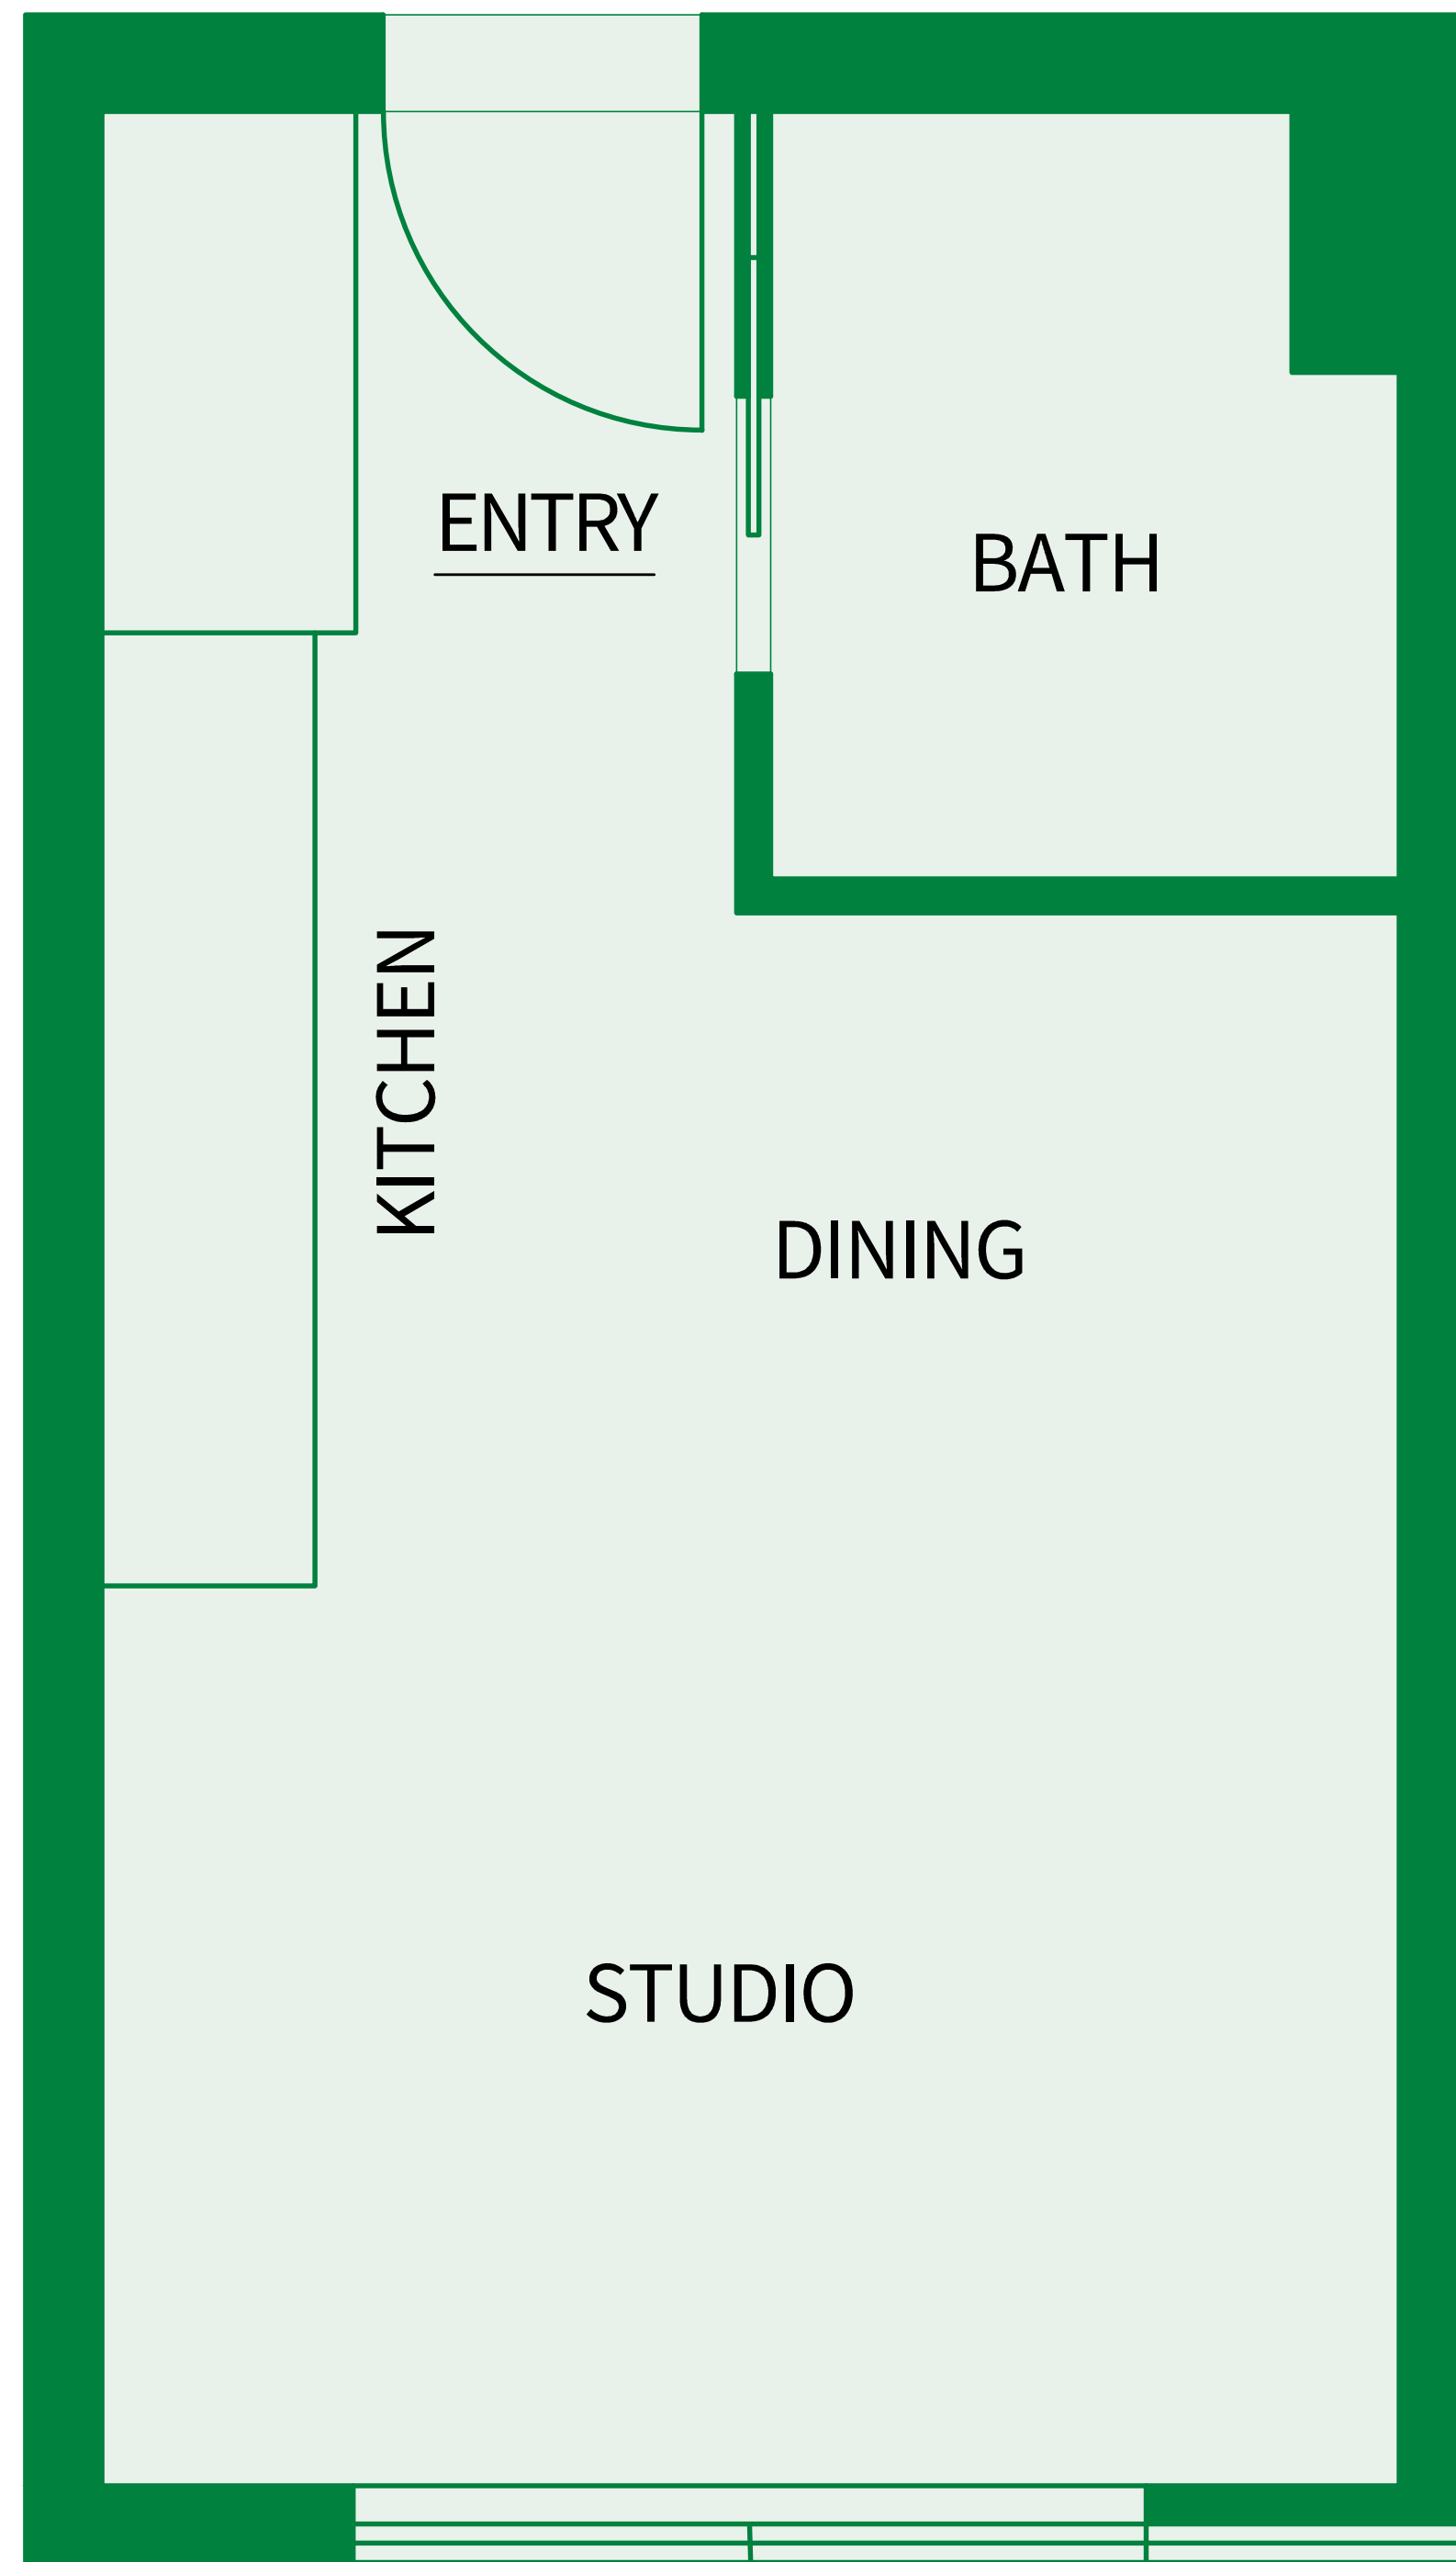

AALII WARD VILLAGE

Kakaako Living

Studio / 0B-P

1 Bath / Juliette Balcony

Living - 227 Sq.Ft.

Lanai - /

Total Area- 227 Sq.Ft.

Island

Sotheby's
INTERNATIONAL REALTY