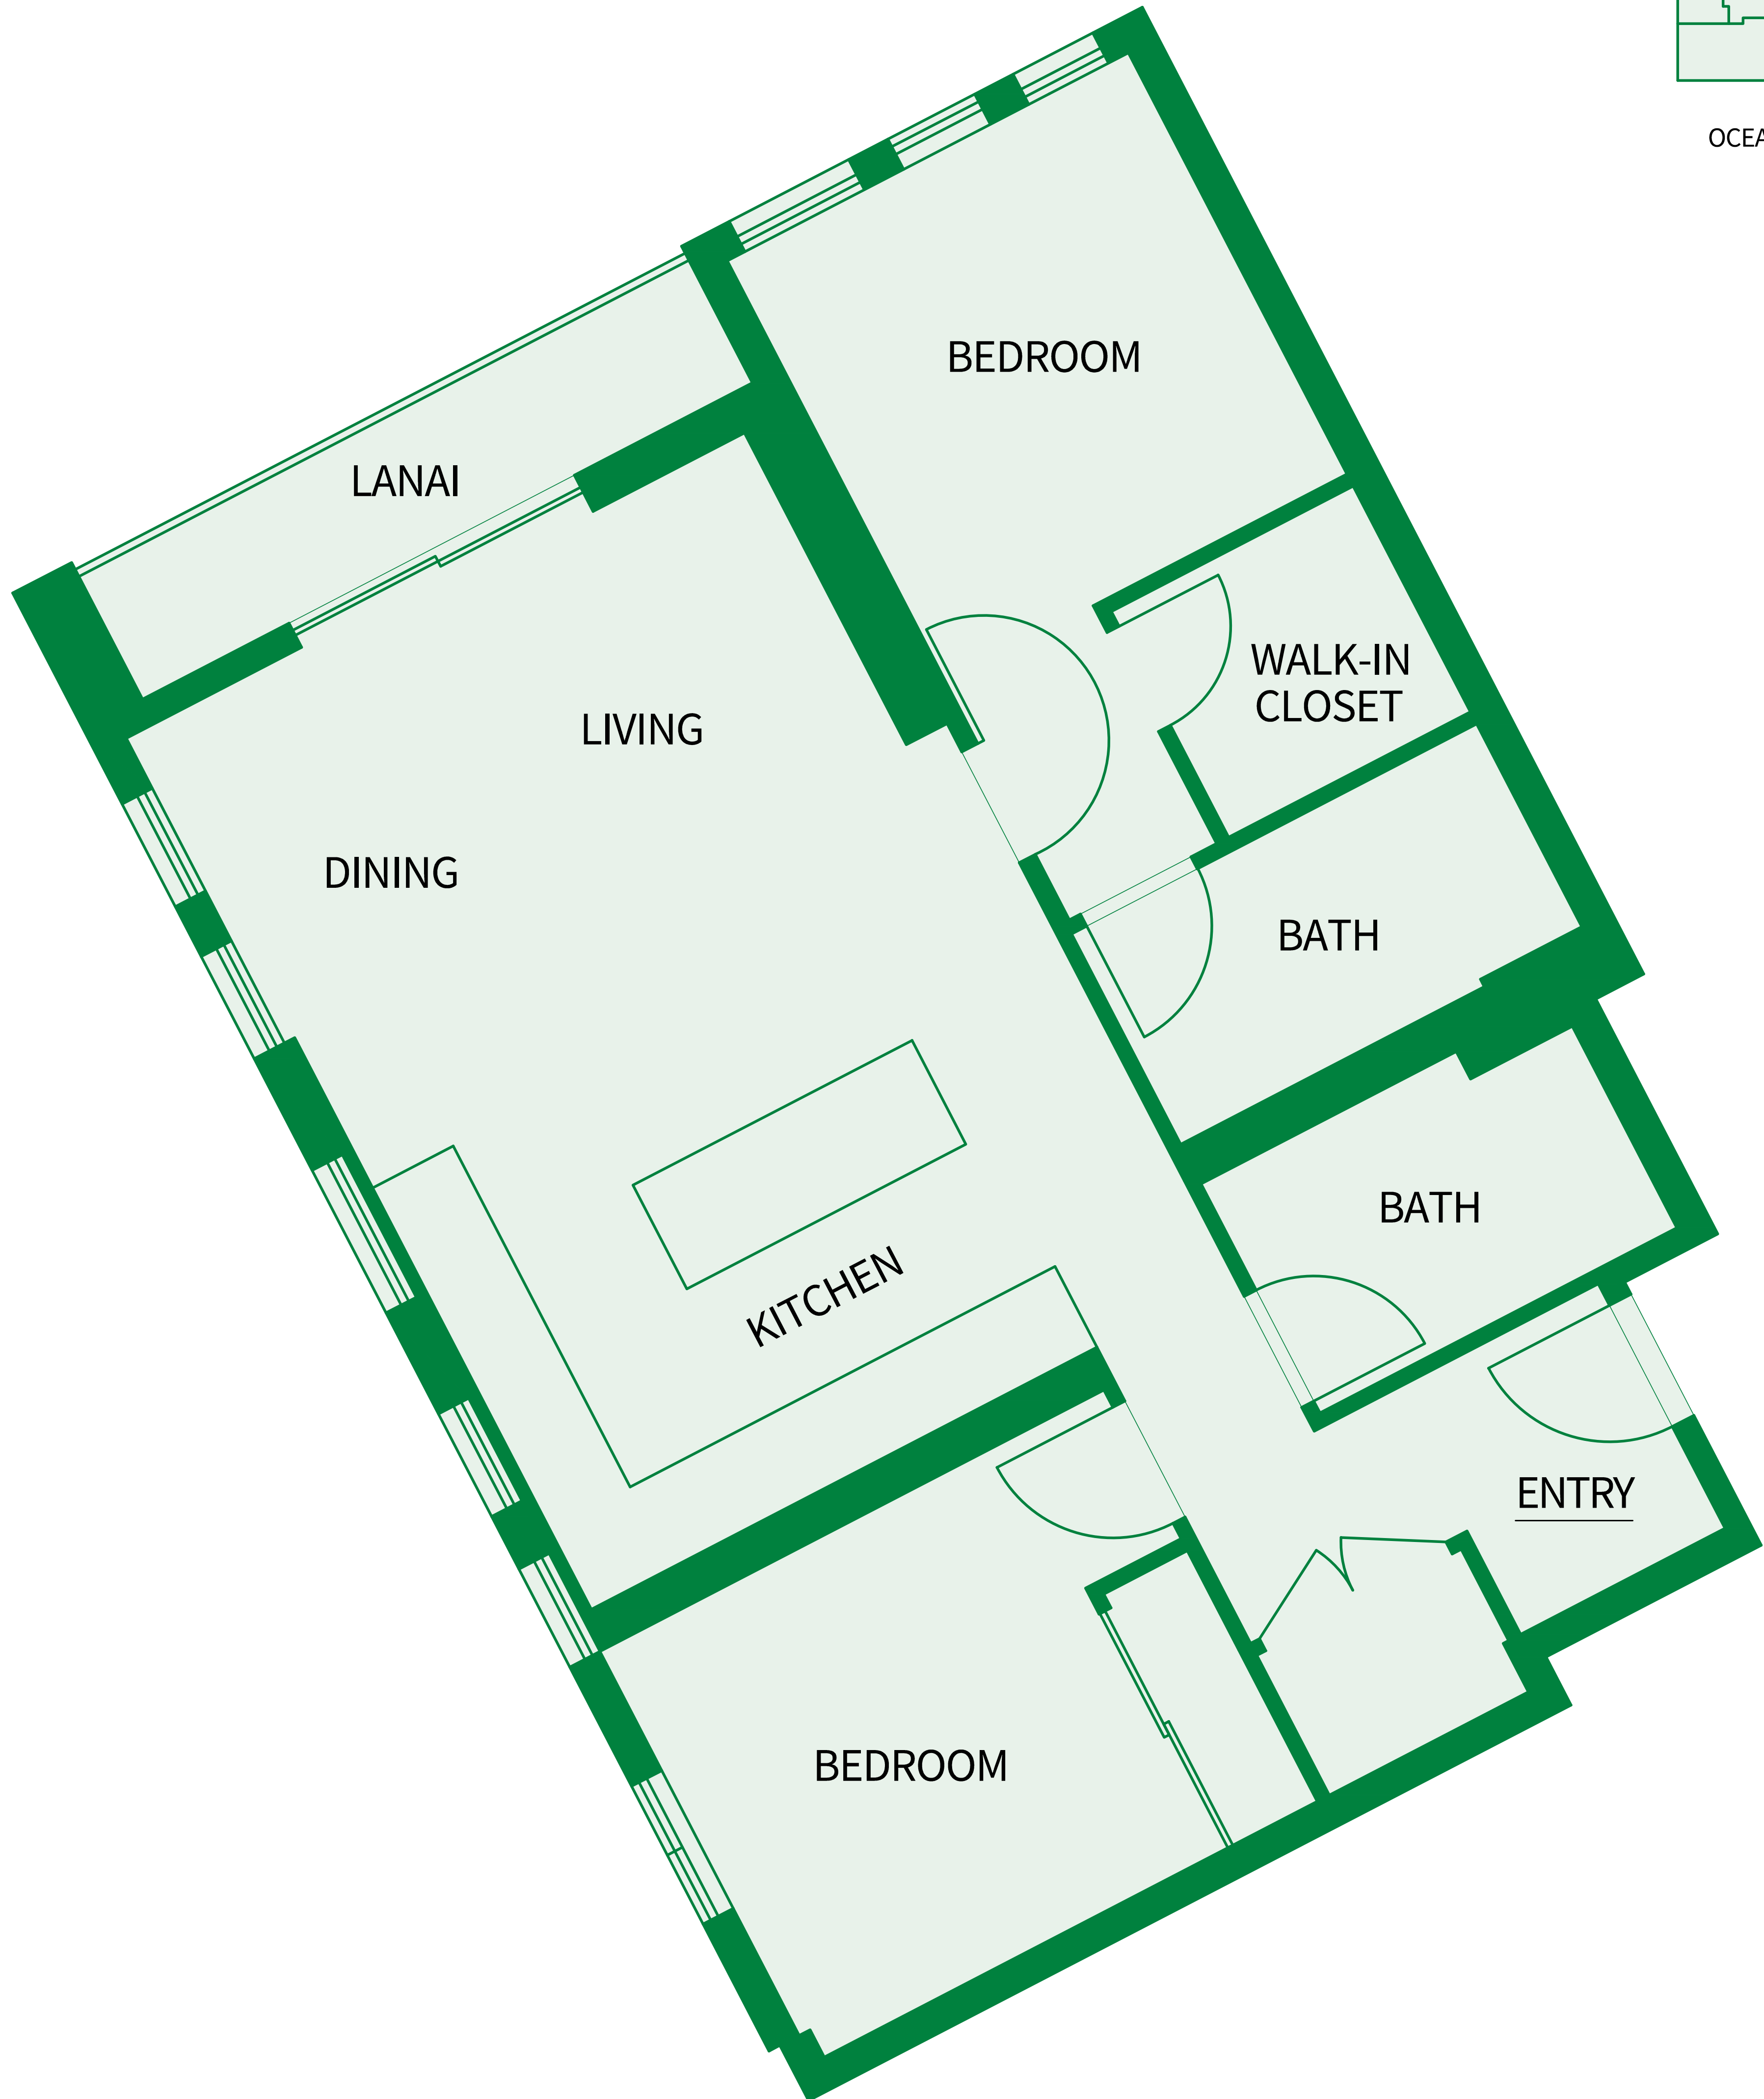

2 Bedroom / 2B-C

2 Bath / Lanai

Living - 824 Sq.Ft.

Lanai - 41 Sq.Ft.

Total Area- 865 Sq.Ft.

Island 

Sotheby's
INTERNATIONAL REALTY

AALII WARD VILLAGE

Kakaako Living

2 Bedroom / 2B-D

2 Bath / Lanai

Living - 835 Sq.Ft.

Lanai - 49 Sq.Ft.

Total Area- 884 Sq.Ft.

Island 

Sotheby's
INTERNATIONAL REALTY

AALII WARD VILLAGE

Kakaako Living

2 Bedroom / 2B-E

2 Bath / Lanai

Living - 829 Sq.Ft.

Lanai - 127 Sq.Ft.

Total Area- 956 Sq.Ft.

AALII WARD VILLAGE