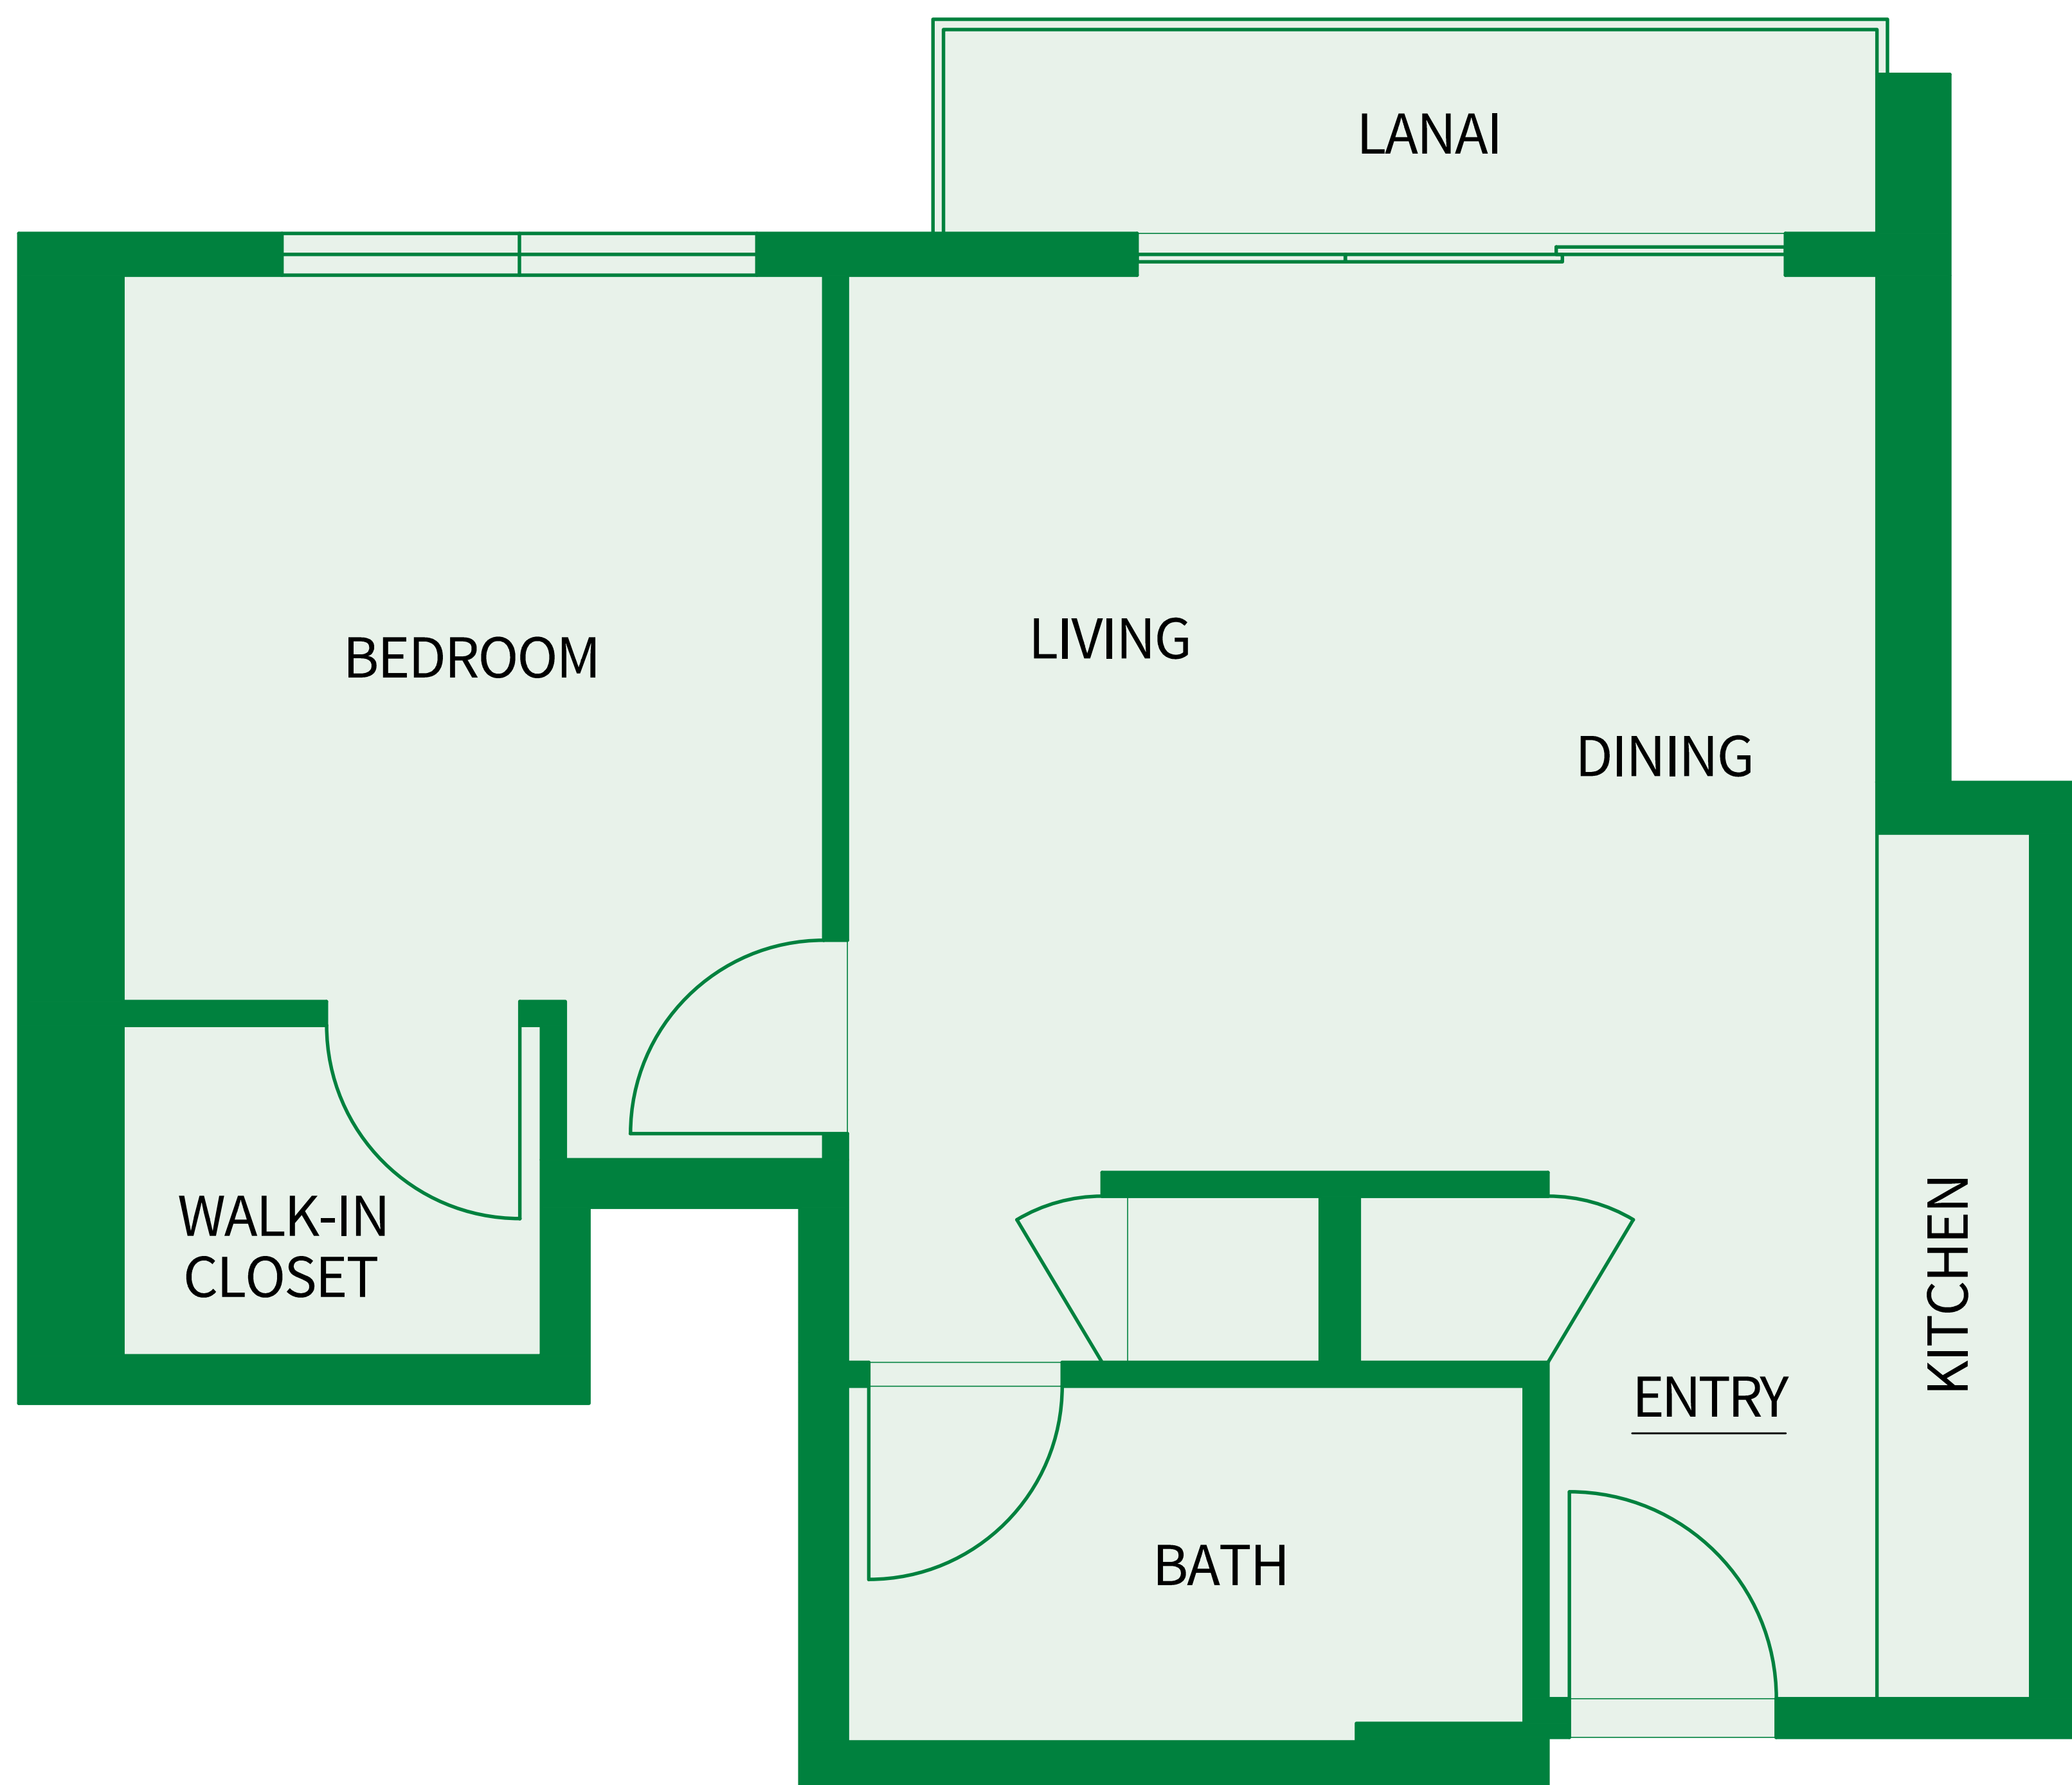

AALII WARD VILLAGE

Kakaako Living

Studio / 0B-C

1 Bath / Lanai

Living - 368 Sq.Ft.

Lanai - 45 Sq.Ft.

Total Area- 413 Sq.Ft.

Island 

Sotheby's
INTERNATIONAL REALTY

AALII WARD VILLAGE

Kakaako Living

Studio / 0B-D

1 Bath / Lanai

Living - 368 Sq.Ft.

Lanai - 45 Sq.Ft.

Total Area- 413 Sq.Ft.

Island 

Sotheby's
INTERNATIONAL REALTY

AALII WARD VILLAGE

Kakaako Living

Studio / 0B-E

1 Bath / Lanai

Living - 373 Sq.Ft.

Lanai - 54 Sq.Ft.

Total Area- 427 Sq.Ft.

Island 

Sotheby's
INTERNATIONAL REALTY

AALII WARD VILLAGE

Kakaako Living

1 Bedroom / 1B-A8

Floors 2-7

1 Bath / Lanai