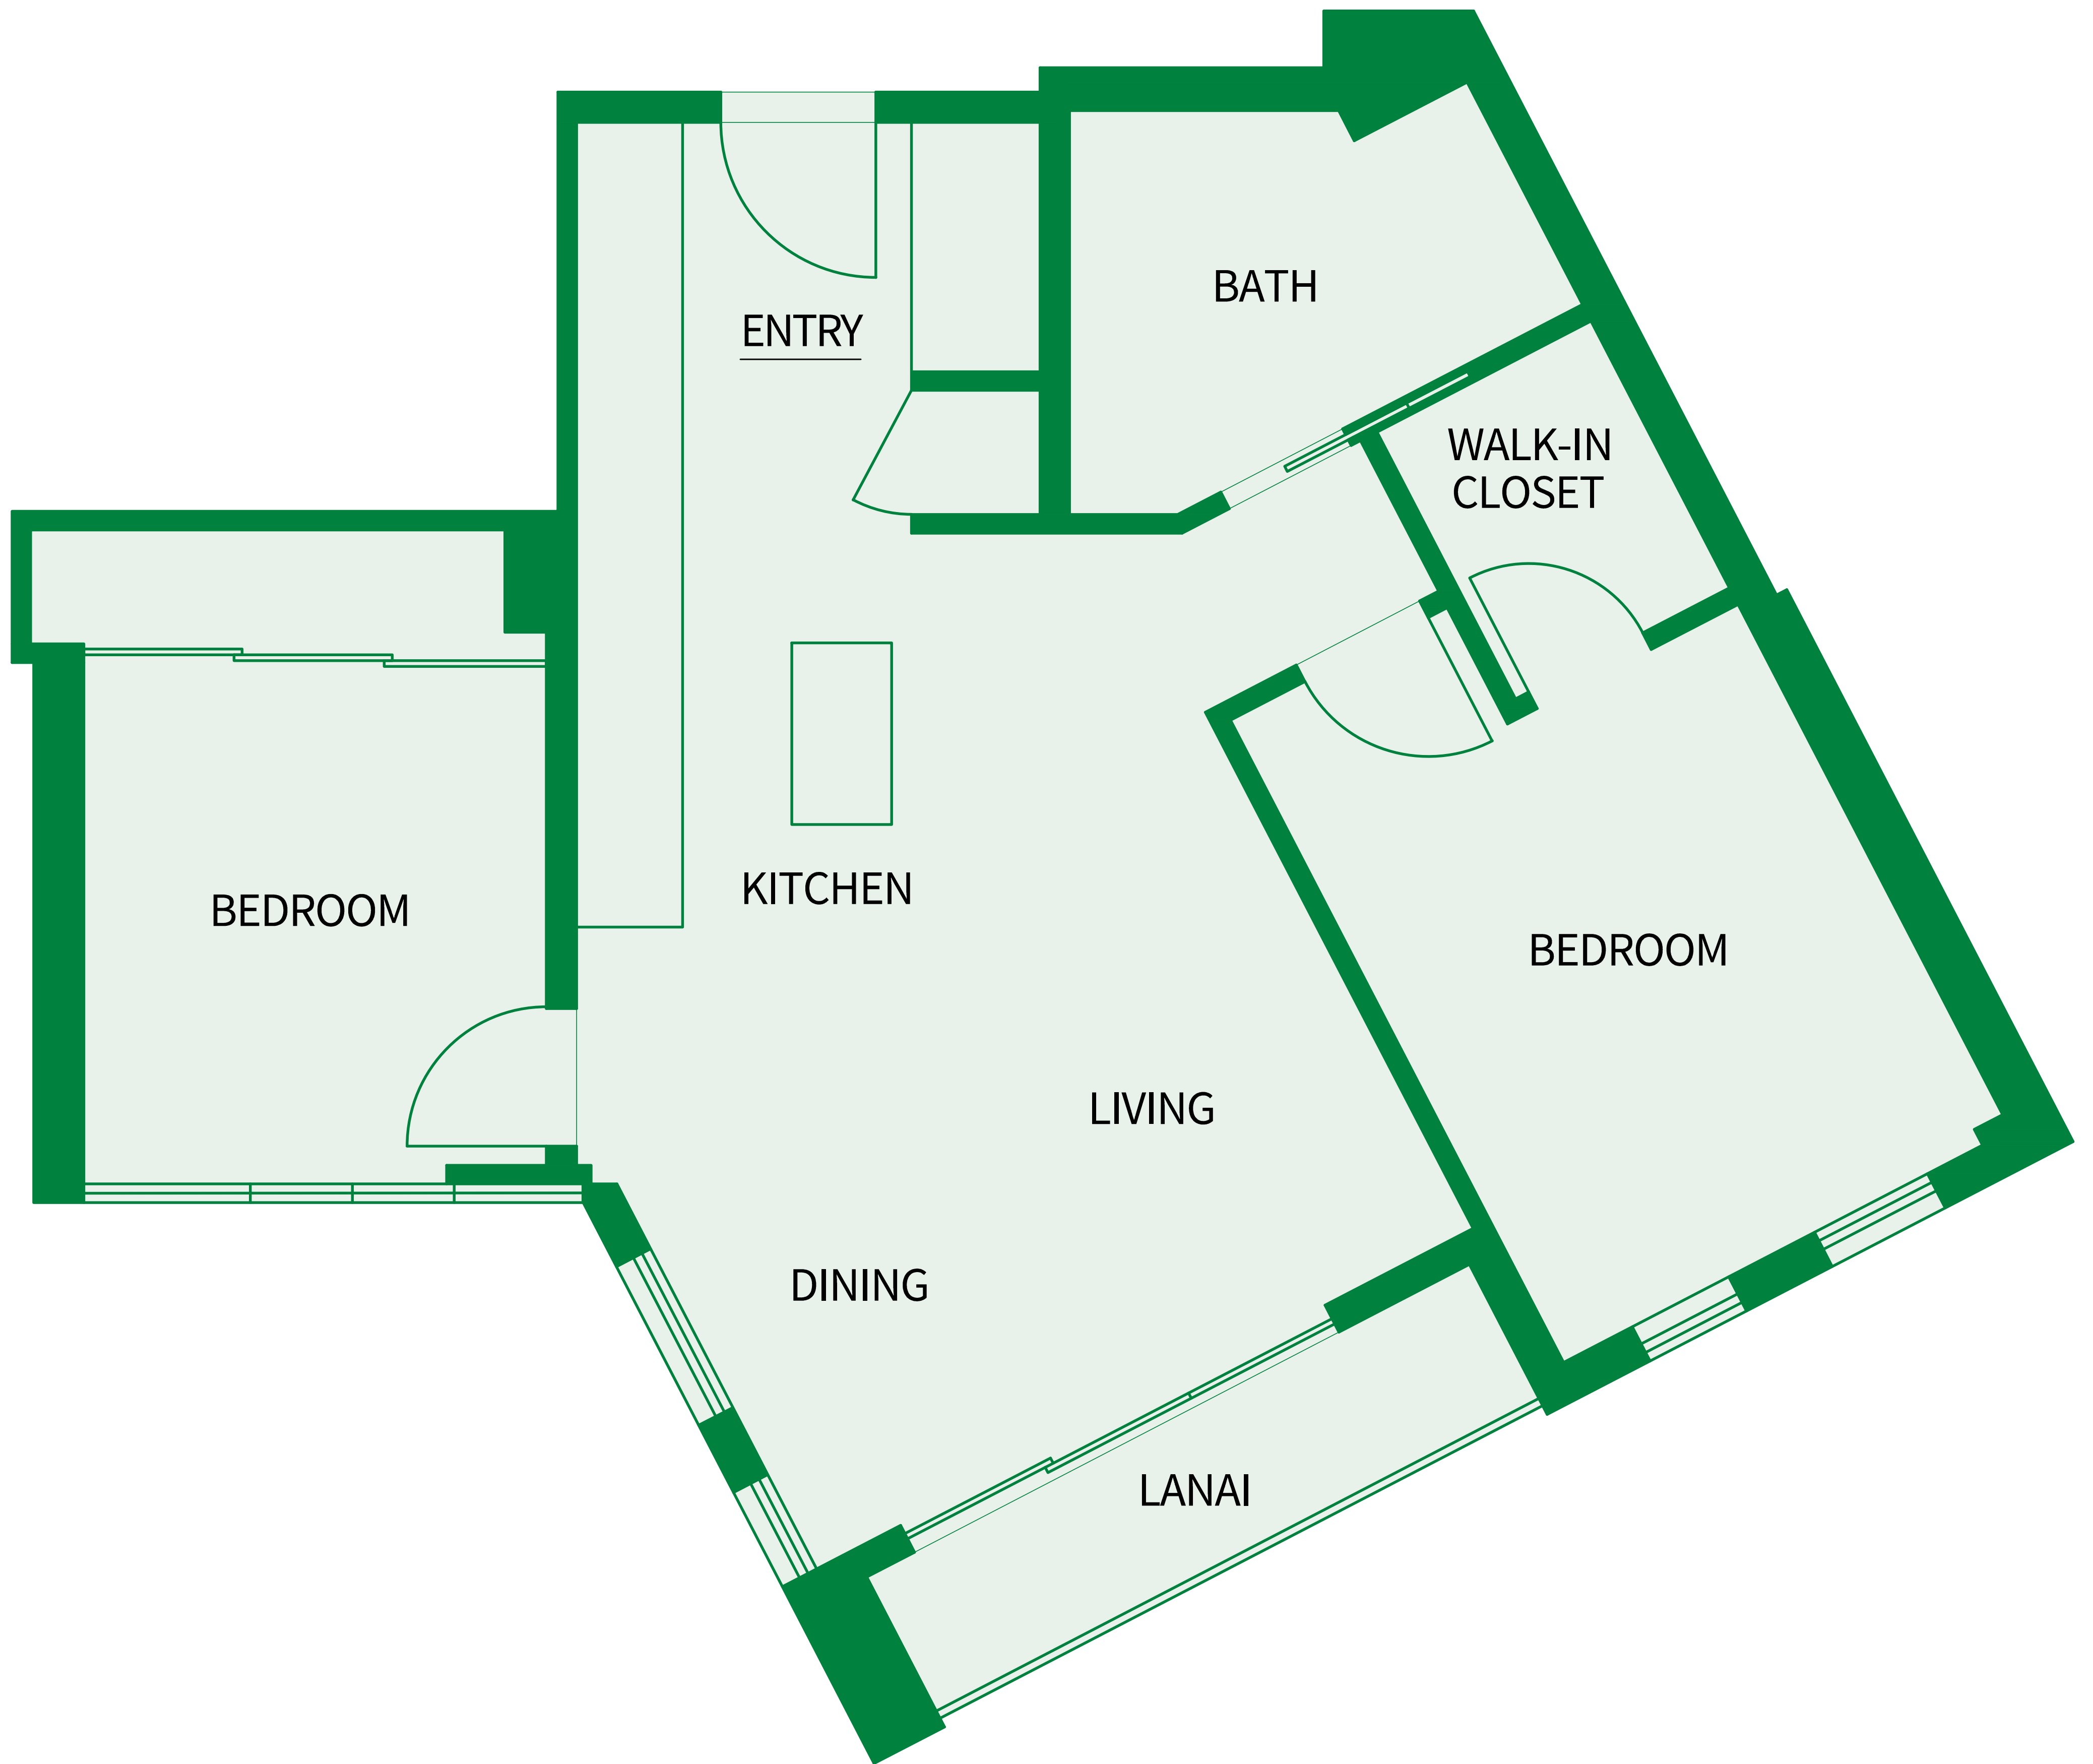

AALII WARD VILLAGE

Kakaako Living

1 Bedroom / 1B-H

1 Bath / Lanai

Living - 590 Sq.Ft.

Lanai - 87 Sq.Ft.

Total Area- 677 Sq.Ft.

Island 

Sotheby's
INTERNATIONAL REALTY

AALII WARD VILLAGE

Kakaako Living

1 Bedroom / 1B-I

1 Bath / Lanai

Living - 624 Sq.Ft.

Lanai - 35 Sq.Ft.

Total Area- 659 Sq.Ft.

Island 

Sotheby's
INTERNATIONAL REALTY

AALII WARD VILLAGE

Kakaako Living

2 Bedroom / 2B-A8

Floor 8

1 Bath / Lanai

Living - 696 Sq.Ft.