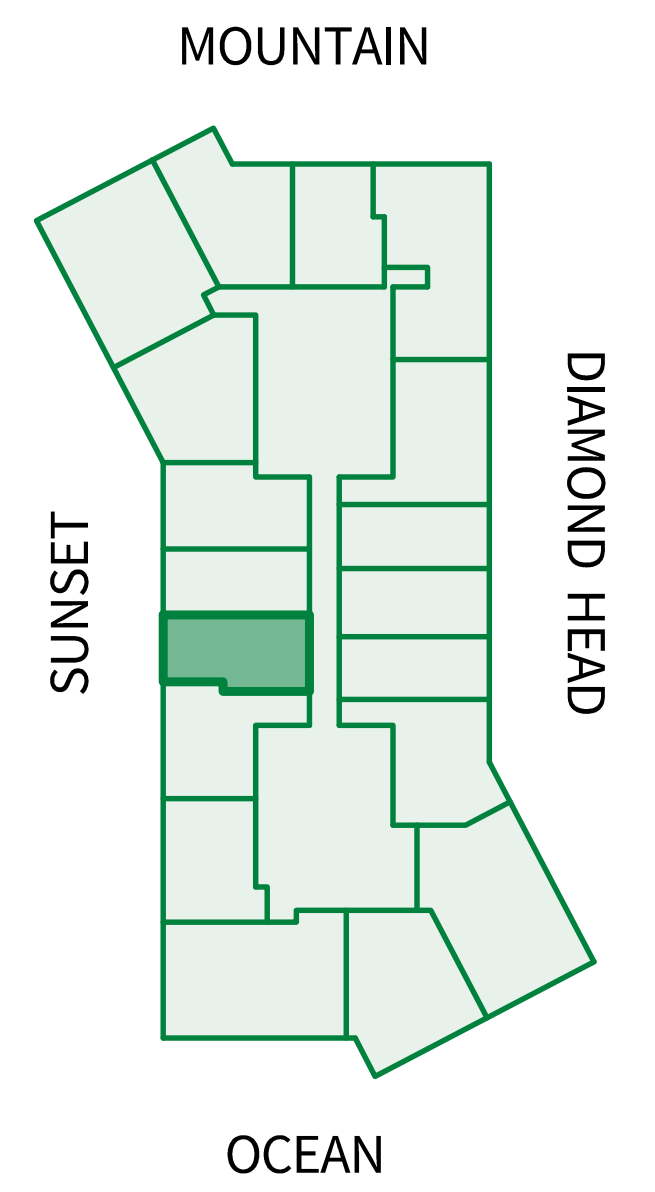

Total Area- 427 Sq.Ft.

Island 

Sotheby's
INTERNATIONAL REALTY

AALII WARD VILLAGE

Kakaako Living

1 Bedroom / 1B-A8

Floors 2-7

1 Bath / Lanai

Living - 509 Sq.Ft.

Lanai - 47 Sq.Ft.

Total Area- 556 Sq.Ft.

Island 

Sotheby's
INTERNATIONAL REALTY

AALII WARD VILLAGE

Kakaako Living

1 Bedroom / 1B-A

1 Bath / Lanai

Living - 430 Sq.Ft.

Lanai - 57 Sq.Ft.

Total Area-487 Sq.Ft.

Island 

Sotheby's
INTERNATIONAL REALTY

AALII WARD VILLAGE

Kakaako Living