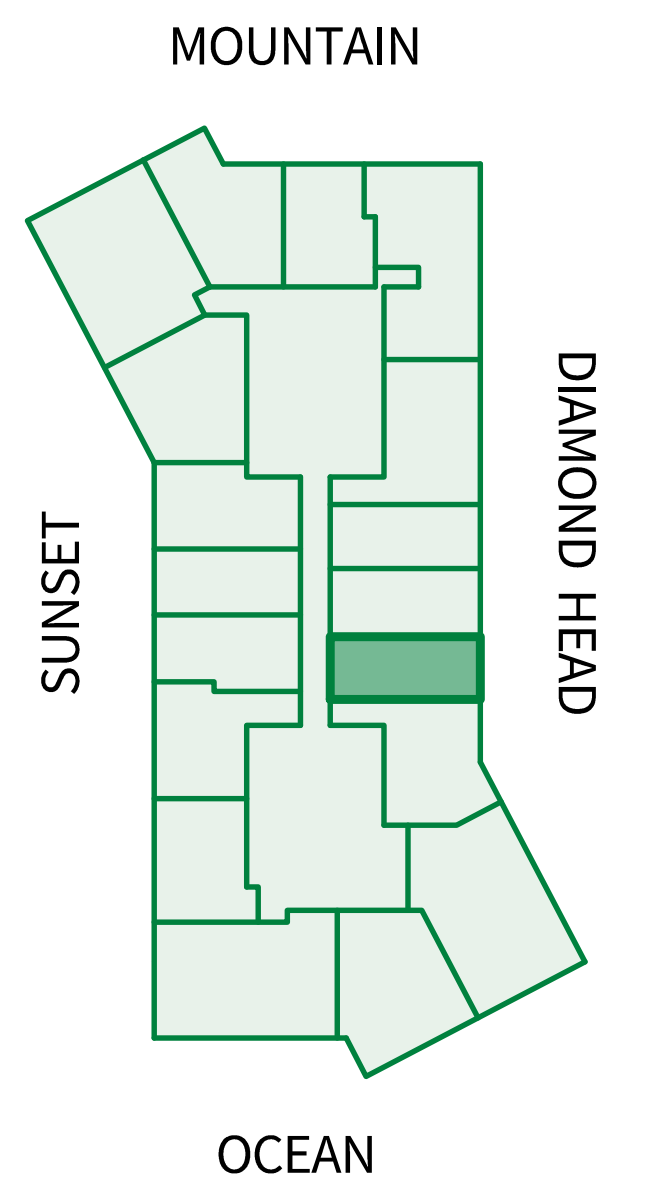

AALII WARD VILLAGE

Kakaako Living

Studio / 0B-A

1 Bath / Lanai

Living - 349 Sq.Ft.

Lanai - 47 Sq.Ft.

Total Area- 396 Sq.Ft.

AALII WARD VILLAGE

AALII WARD VILLAGE

Kakaako Living

Studio / 0B-C

1 Bath / Lanai

Living - 368 Sq.Ft.

Lanai - 45 Sq.Ft.

Total Area- 413 Sq.Ft.

Island 

Sotheby's
INTERNATIONAL REALTY

AALII WARD VILLAGE

Kakaako Living

Studio / 0B-D

1 Bath / Lanai

Living - 368 Sq.Ft.

Lanai - 45 Sq.Ft.

Total Area- 413 Sq.Ft.

Island 

Sotheby's
INTERNATIONAL REALTY

AALII WARD VILLAGE

Kakaako Living

Studio / 0B-E

1 Bath / Lanai

Living - 373 Sq.Ft.

Lanai - 54 Sq.Ft.