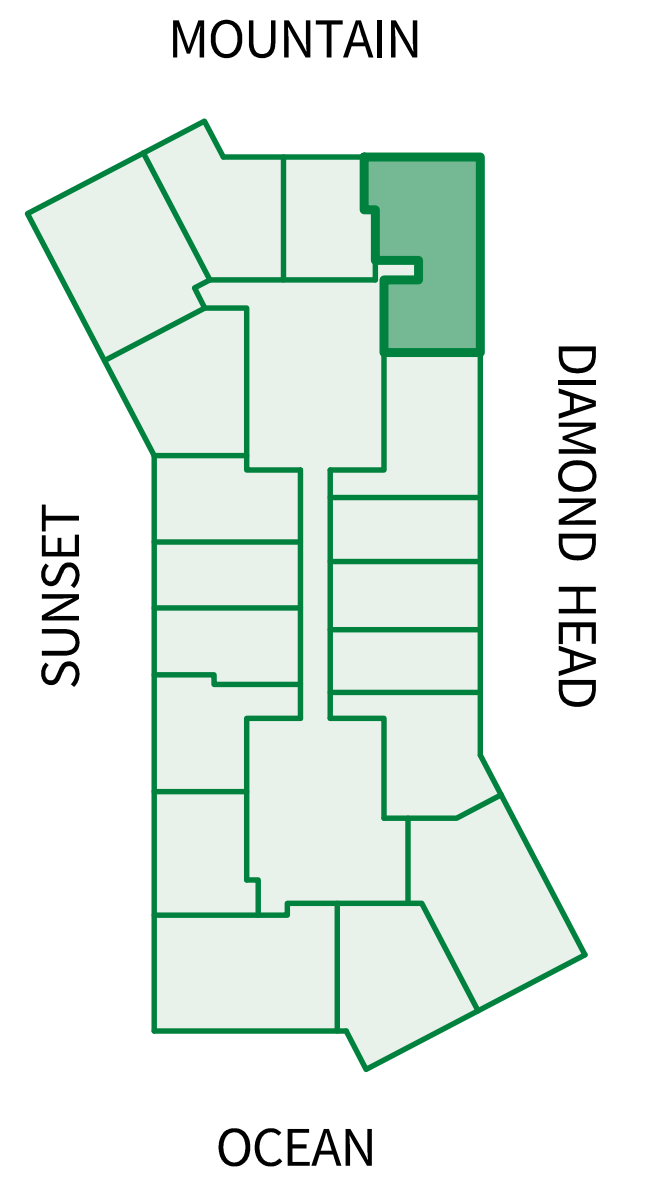

AALII WARD VILLAGE

Kakaako Living

2 Bedroom / 2B-E

2 Bath / Lanai

Living - 829 Sq.Ft.

Lanai - 127 Sq.Ft.

Total Area- 956 Sq.Ft.