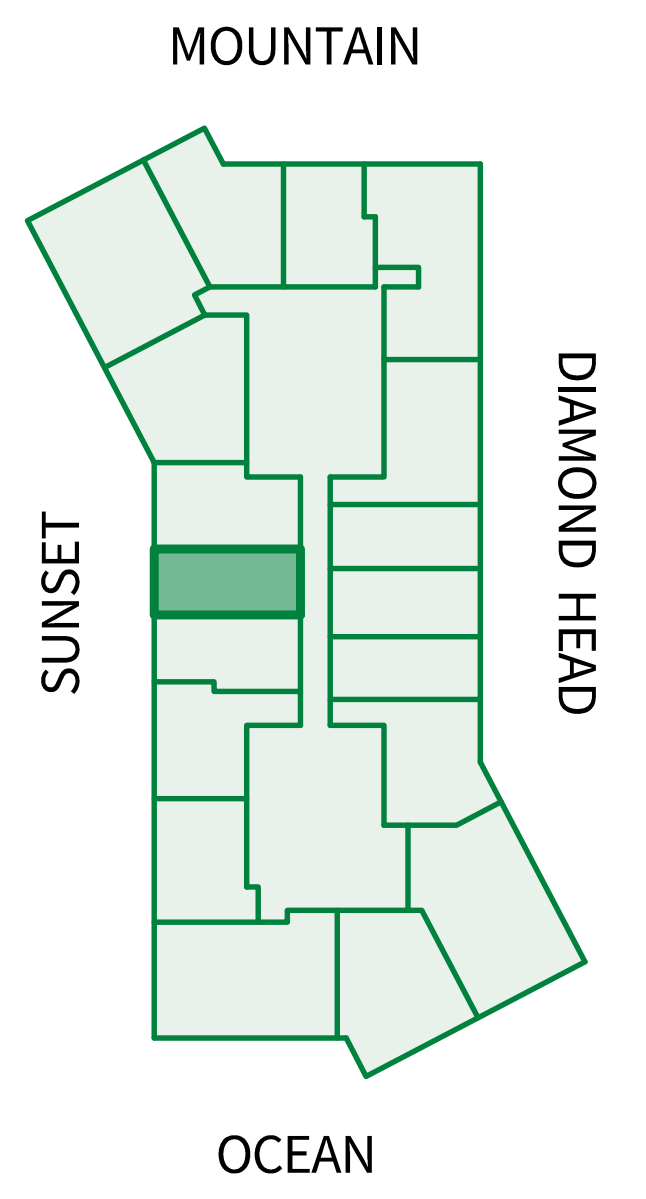

AALII WARD VILLAGE

Kakaako Living

Studio / 0B-A

1 Bath / Lanai

Living - 349 Sq.Ft.

Lanai - 47 Sq.Ft.

Total Area- 396 Sq.Ft.

AALII WARD VILLAGE

Kakaako Living

Studio / 0B-B

1 Bath / Lanai

Living - 364 Sq.Ft.

Lanai - 46 Sq.Ft.

Total Area- 410 Sq.Ft.

Island 

Sotheby's
INTERNATIONAL REALTY

AALII WARD VILLAGE

Kakaako Living

Studio / 0B-C

1 Bath / Lanai

Living - 368 Sq.Ft.

Lanai - 45 Sq.Ft.

Total Area- 413 Sq.Ft.

Island 