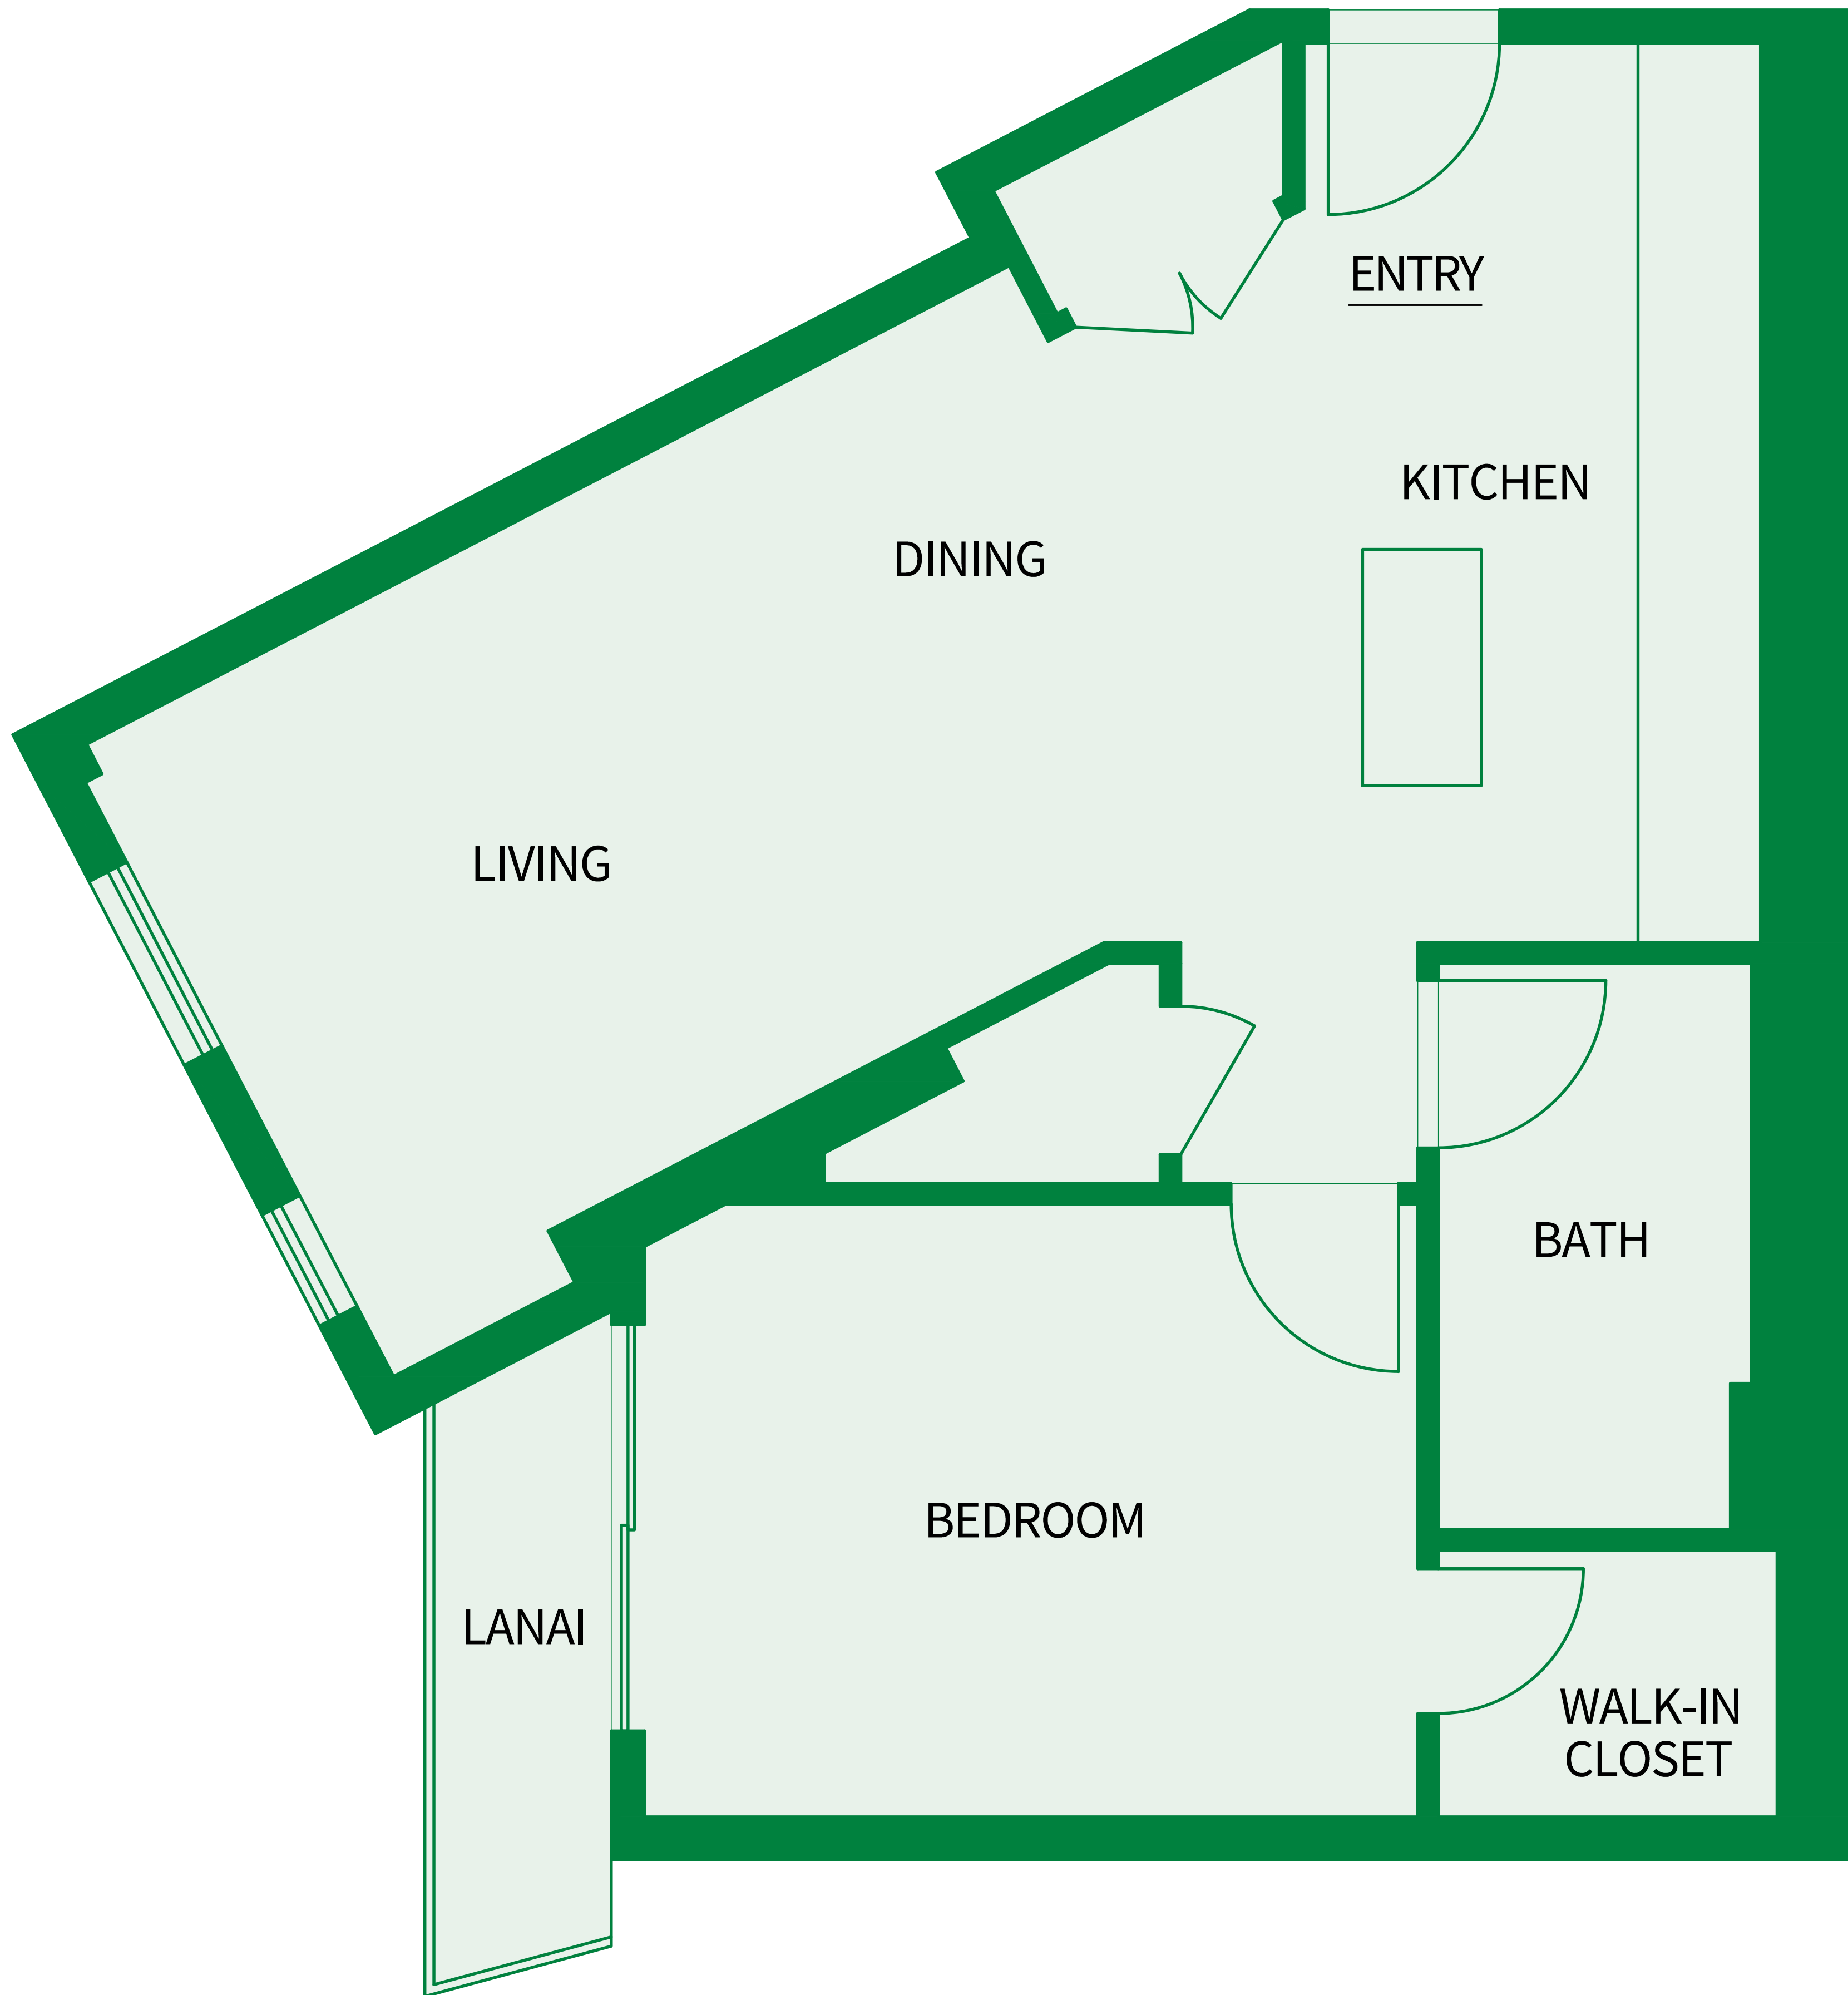

Kakaako Living

1 Bedroom / 1B-G

1 Bath / Lanai

Living - 559 Sq.Ft.

Lanai - 46 Sq.Ft.

Total Area- 605 Sq.Ft.

Island 

Sotheby's
INTERNATIONAL REALTY

AALII WARD VILLAGE

Kakaako Living

1 Bedroom / 1B-H

1 Bath / Lanai

Living - 590 Sq.Ft.

Lanai - 87 Sq.Ft.

Total Area- 677 Sq.Ft.

Island 

Sotheby's
INTERNATIONAL REALTY

AALII WARD VILLAGE

Kakaako Living

1 Bedroom / 1B-I

1 Bath / Lanai

Living - 624 Sq.Ft.

Lanai - 35 Sq.Ft.

Total Area- 659 Sq.Ft.