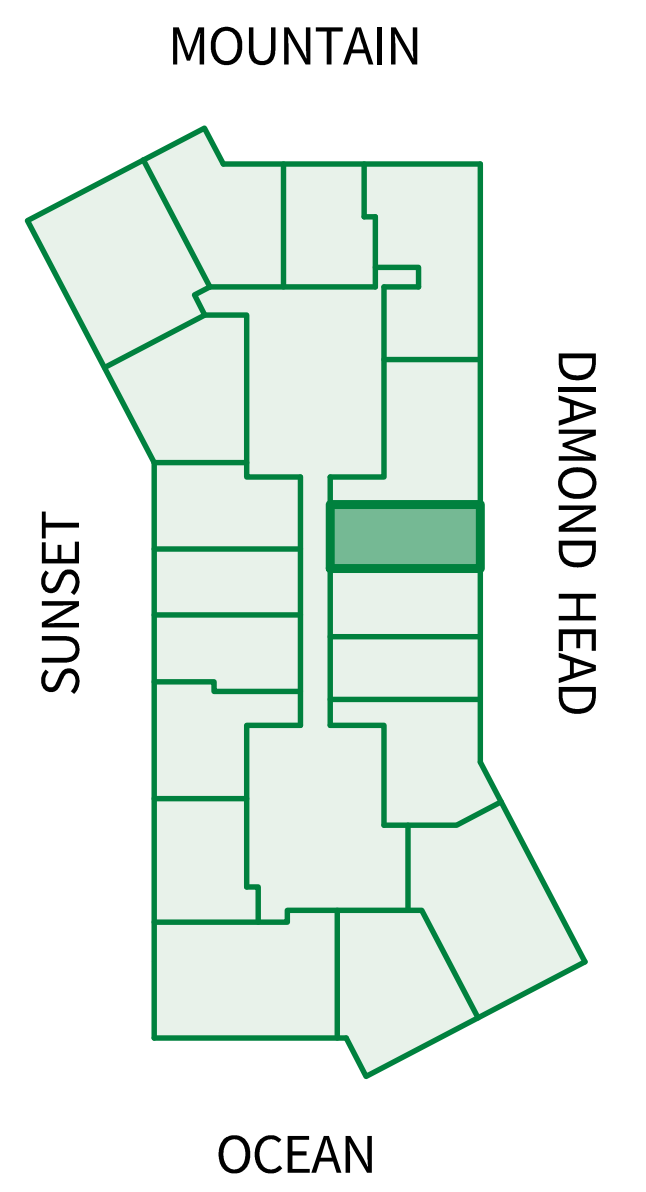

AALII WARD VILLAGE

Kakaako Living

Studio / 0B-C

1 Bath / Lanai

Living - 368 Sq.Ft.

Lanai - 45 Sq.Ft.

Total Area- 413 Sq.Ft.

Island 

Sotheby's
INTERNATIONAL REALTY

AALII WARD VILLAGE

Kakaako Living

Studio / 0B-D

1 Bath / Lanai

Living - 368 Sq.Ft.

Lanai - 45 Sq.Ft.

Total Area- 413 Sq.Ft.

Island 

Sotheby's
INTERNATIONAL REALTY

AALII WARD VILLAGE

Kakaako Living

Studio / 0B-E

1 Bath / Lanai

Living - 373 Sq.Ft.

Lanai - 54 Sq.Ft.

Total Area- 427 Sq.Ft.

Island 

Sotheby's
INTERNATIONAL REALTY

AALII WARD VILLAGE

Kakaako Living

1 Bedroom / 1B-A8

Floors 2-7

1 Bath / Lanai