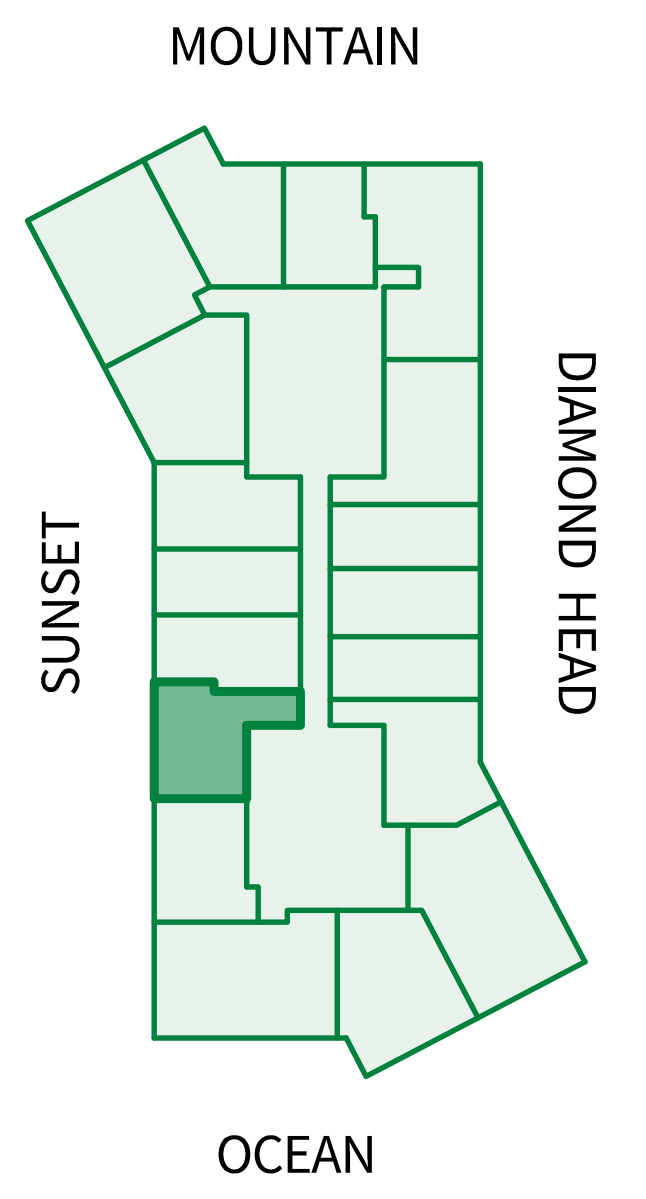

1 Bedroom / 1B-B

1 Bath / Lanai

Living - 466 Sq.Ft.

Lanai - 48 Sq.Ft.

Total Area- 514 Sq.Ft.

AALII WARD VILLAGE

Kakaako Living

1 Bedroom / 1B-C

1 Bath / Lanai

Living - 467 Sq.Ft.

Lanai - 68 Sq.Ft.

Total Area- 535 Sq.Ft.

AALII WARD VILLAGE

Kakaako Living

1 Bedroom / 1B-D

1 Bath / Lanai

Living - 493 Sq.Ft.

Lanai - 70 Sq.Ft.

Total Area- 563 Sq.Ft.

Island 

Sotheby's
INTERNATIONAL REALTY

AALII WARD VILLAGE

Kakaako Living

1 Bedroom / 1B-E