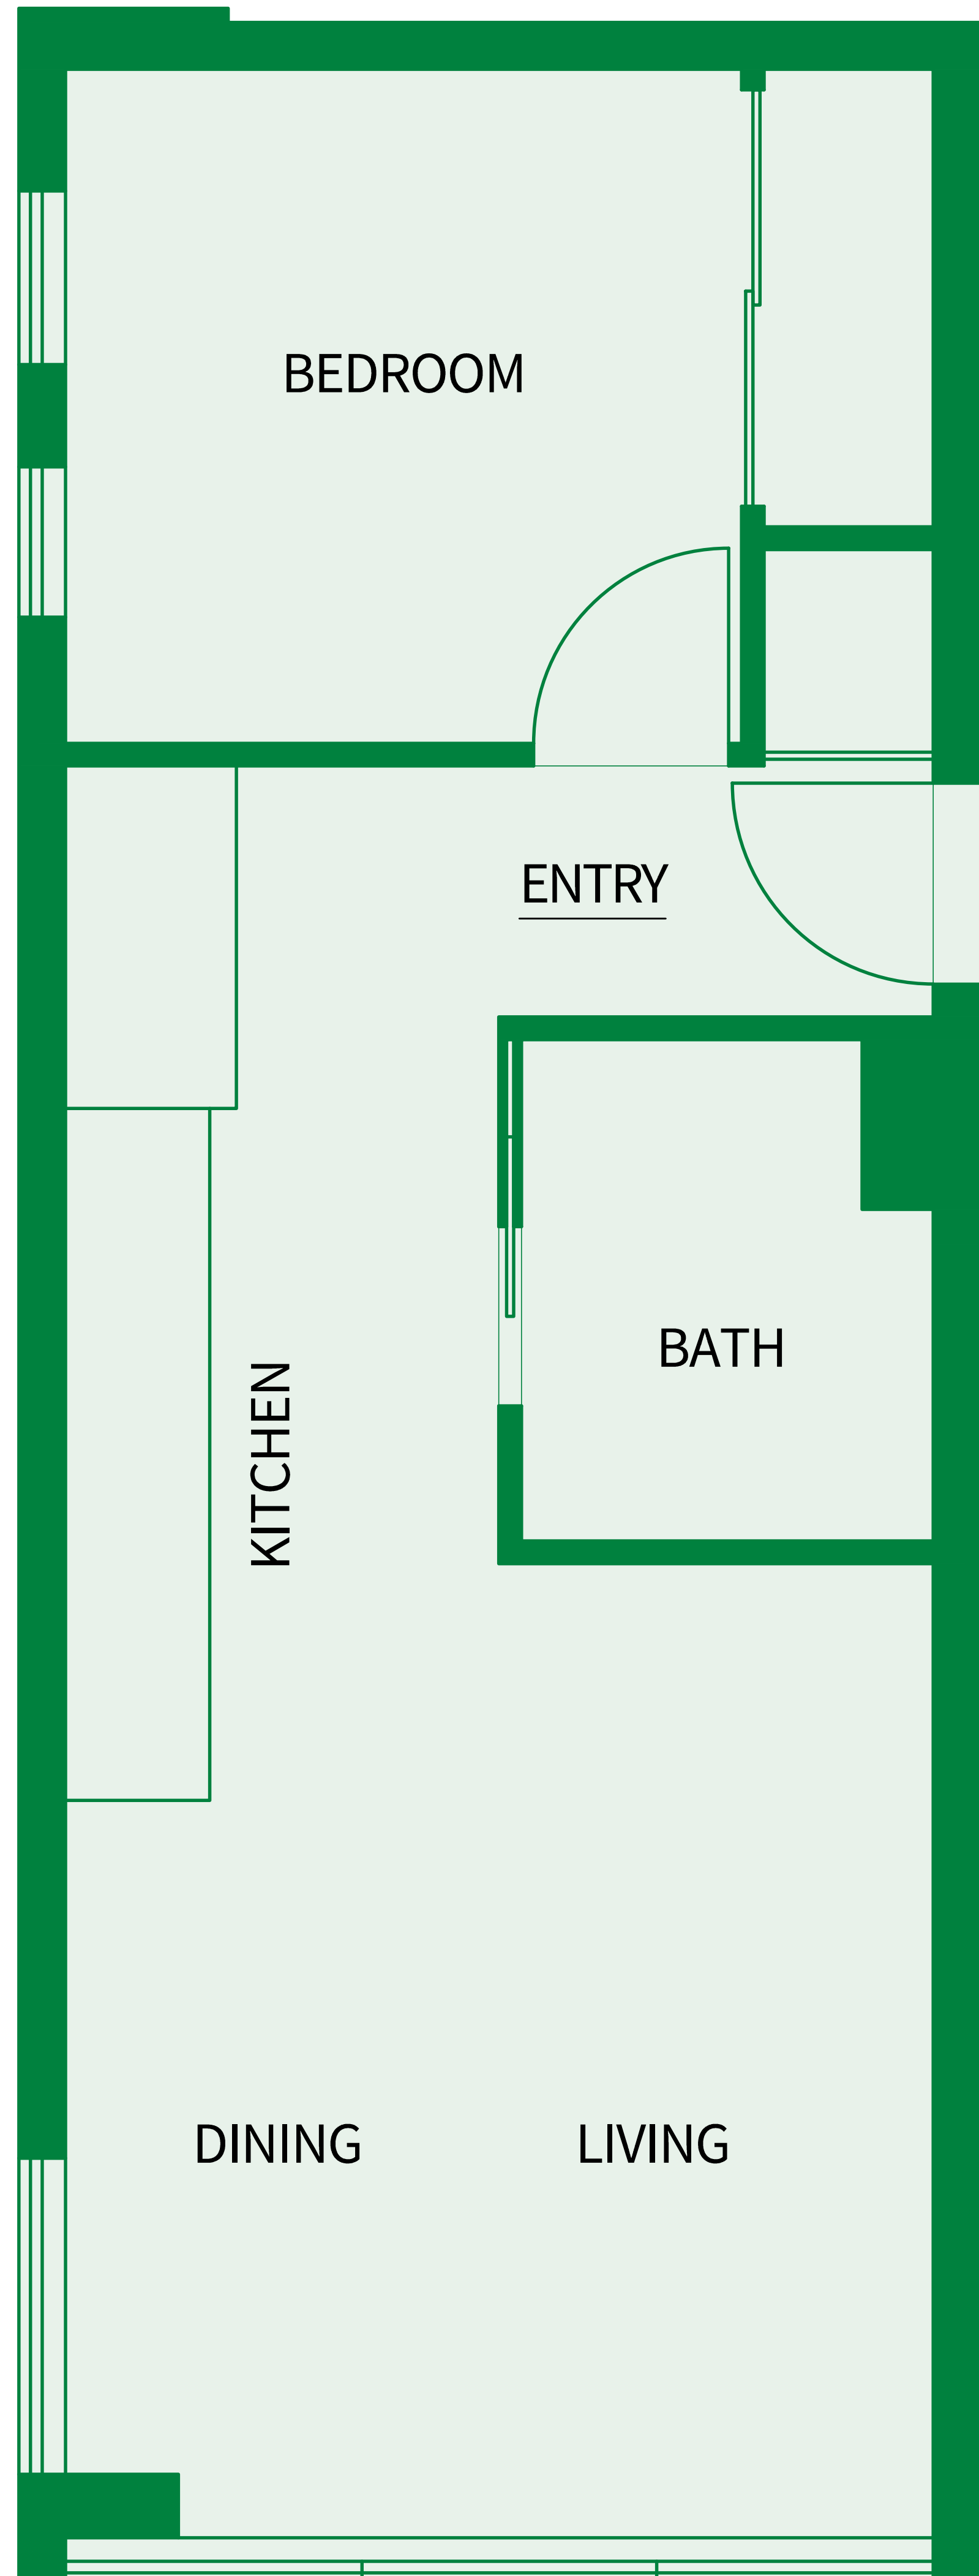

AALII WARD VILLAGE

Kakaako Living

1 Bedroom / 1B-P

1 Bath / Juliette Balcony

Living - 454 Sq.Ft.

Lanai - /

Total Area- 454 Sq.Ft.

Island

Sotheby's
INTERNATIONAL REALTY