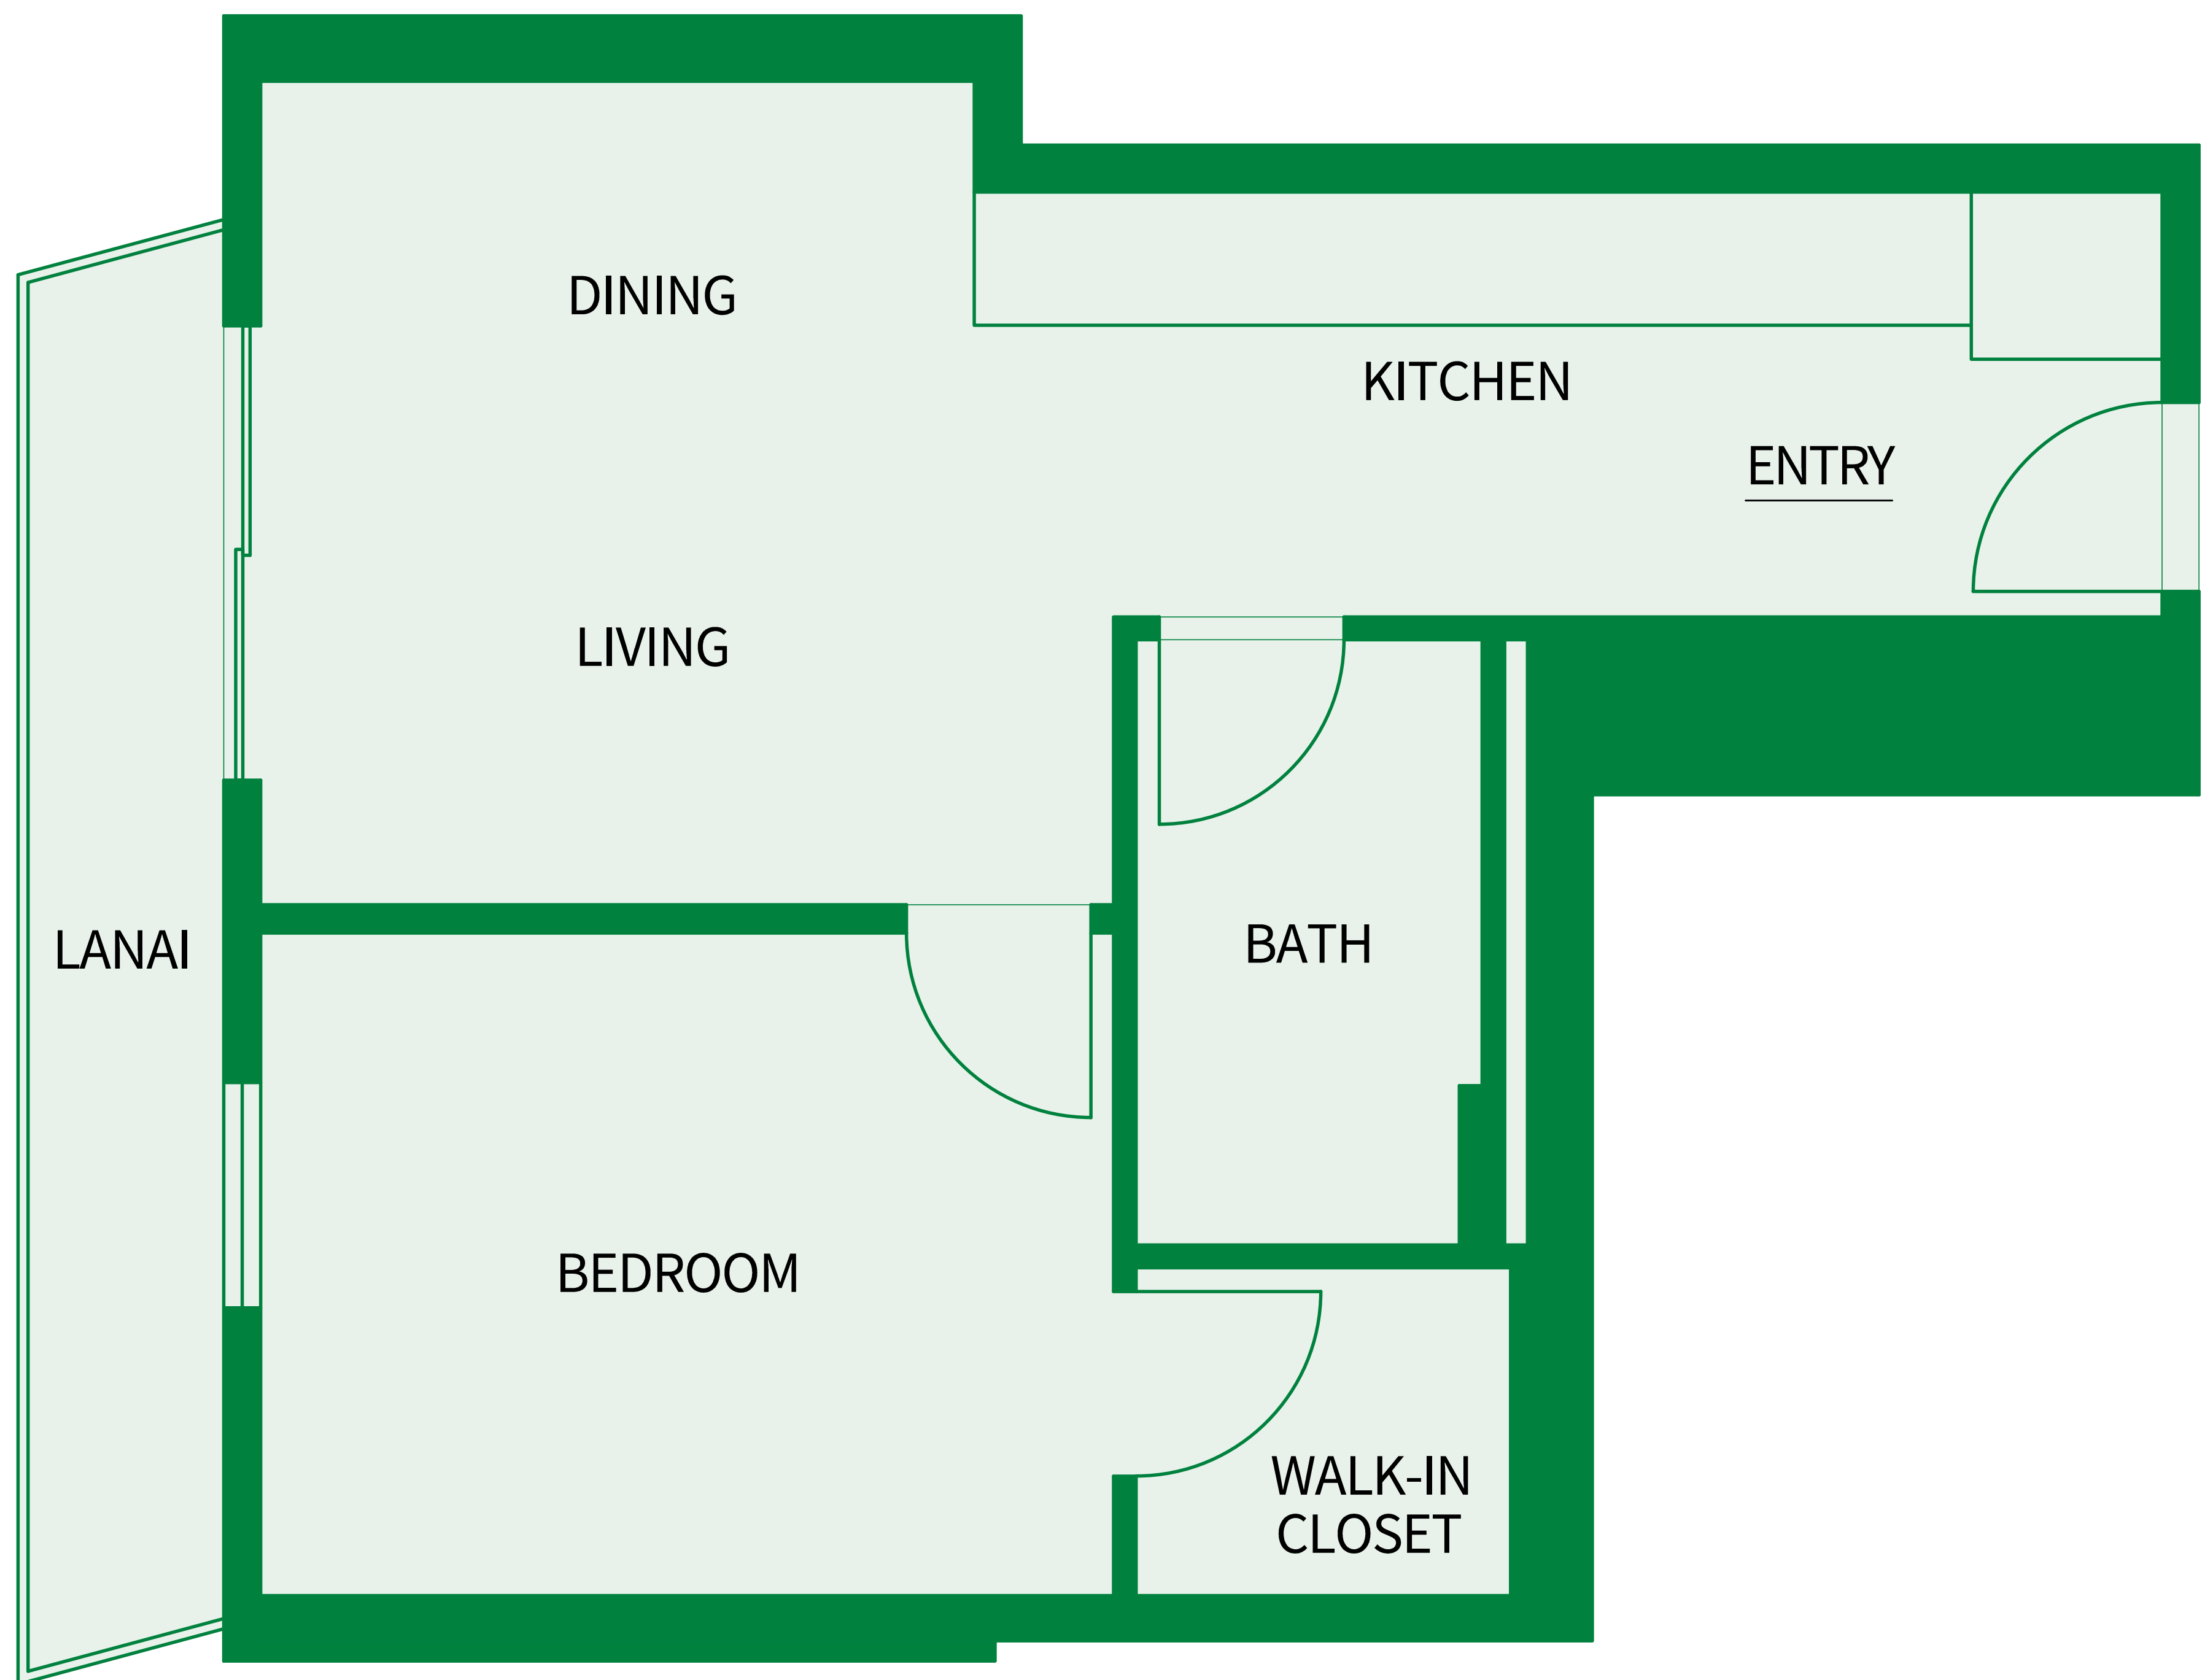

1 Bedroom / 1B-B

1 Bath / Lanai

Living - 466 Sq.Ft.

Lanai - 48 Sq.Ft.

Total Area- 514 Sq.Ft.

AALII WARD VILLAGE

Kakaako Living

1 Bedroom / 1B-C

1 Bath / Lanai

Living - 467 Sq.Ft.

Lanai - 68 Sq.Ft.

Total Area- 535 Sq.Ft.

AALII WARD VILLAGE

Kakaako Living

1 Bedroom / 1B-D

1 Bath / Lanai

Living - 493 Sq.Ft.

Lanai - 70 Sq.Ft.

Total Area- 563 Sq.Ft.

Island 

Sotheby's
INTERNATIONAL REALTY

AALII WARD VILLAGE

Kakaako Living

1 Bedroom / 1B-E