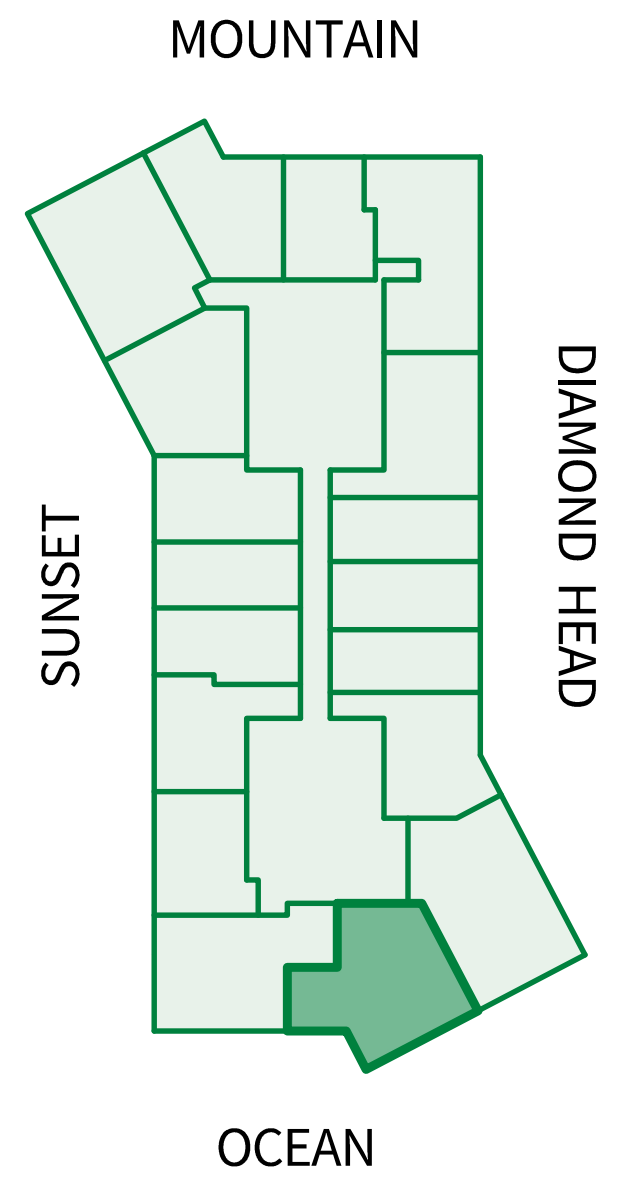

AALII WARD VILLAGE

Kakaako Living

1 Bedroom / 1B-H

1 Bath / Lanai

Living - 590 Sq.Ft.

Lanai - 87 Sq.Ft.

Total Area- 677 Sq.Ft.

Island 

Sotheby's
INTERNATIONAL REALTY

AALII WARD VILLAGE

Kakaako Living

1 Bedroom / 1B-I

1 Bath / Lanai

Living - 624 Sq.Ft.

Lanai - 35 Sq.Ft.

Total Area- 659 Sq.Ft.

Island 

Sotheby's
INTERNATIONAL REALTY

AALII WARD VILLAGE

Kakaako Living

2 Bedroom / 2B-A8

Floor 8

1 Bath / Lanai

Living - 696 Sq.Ft.