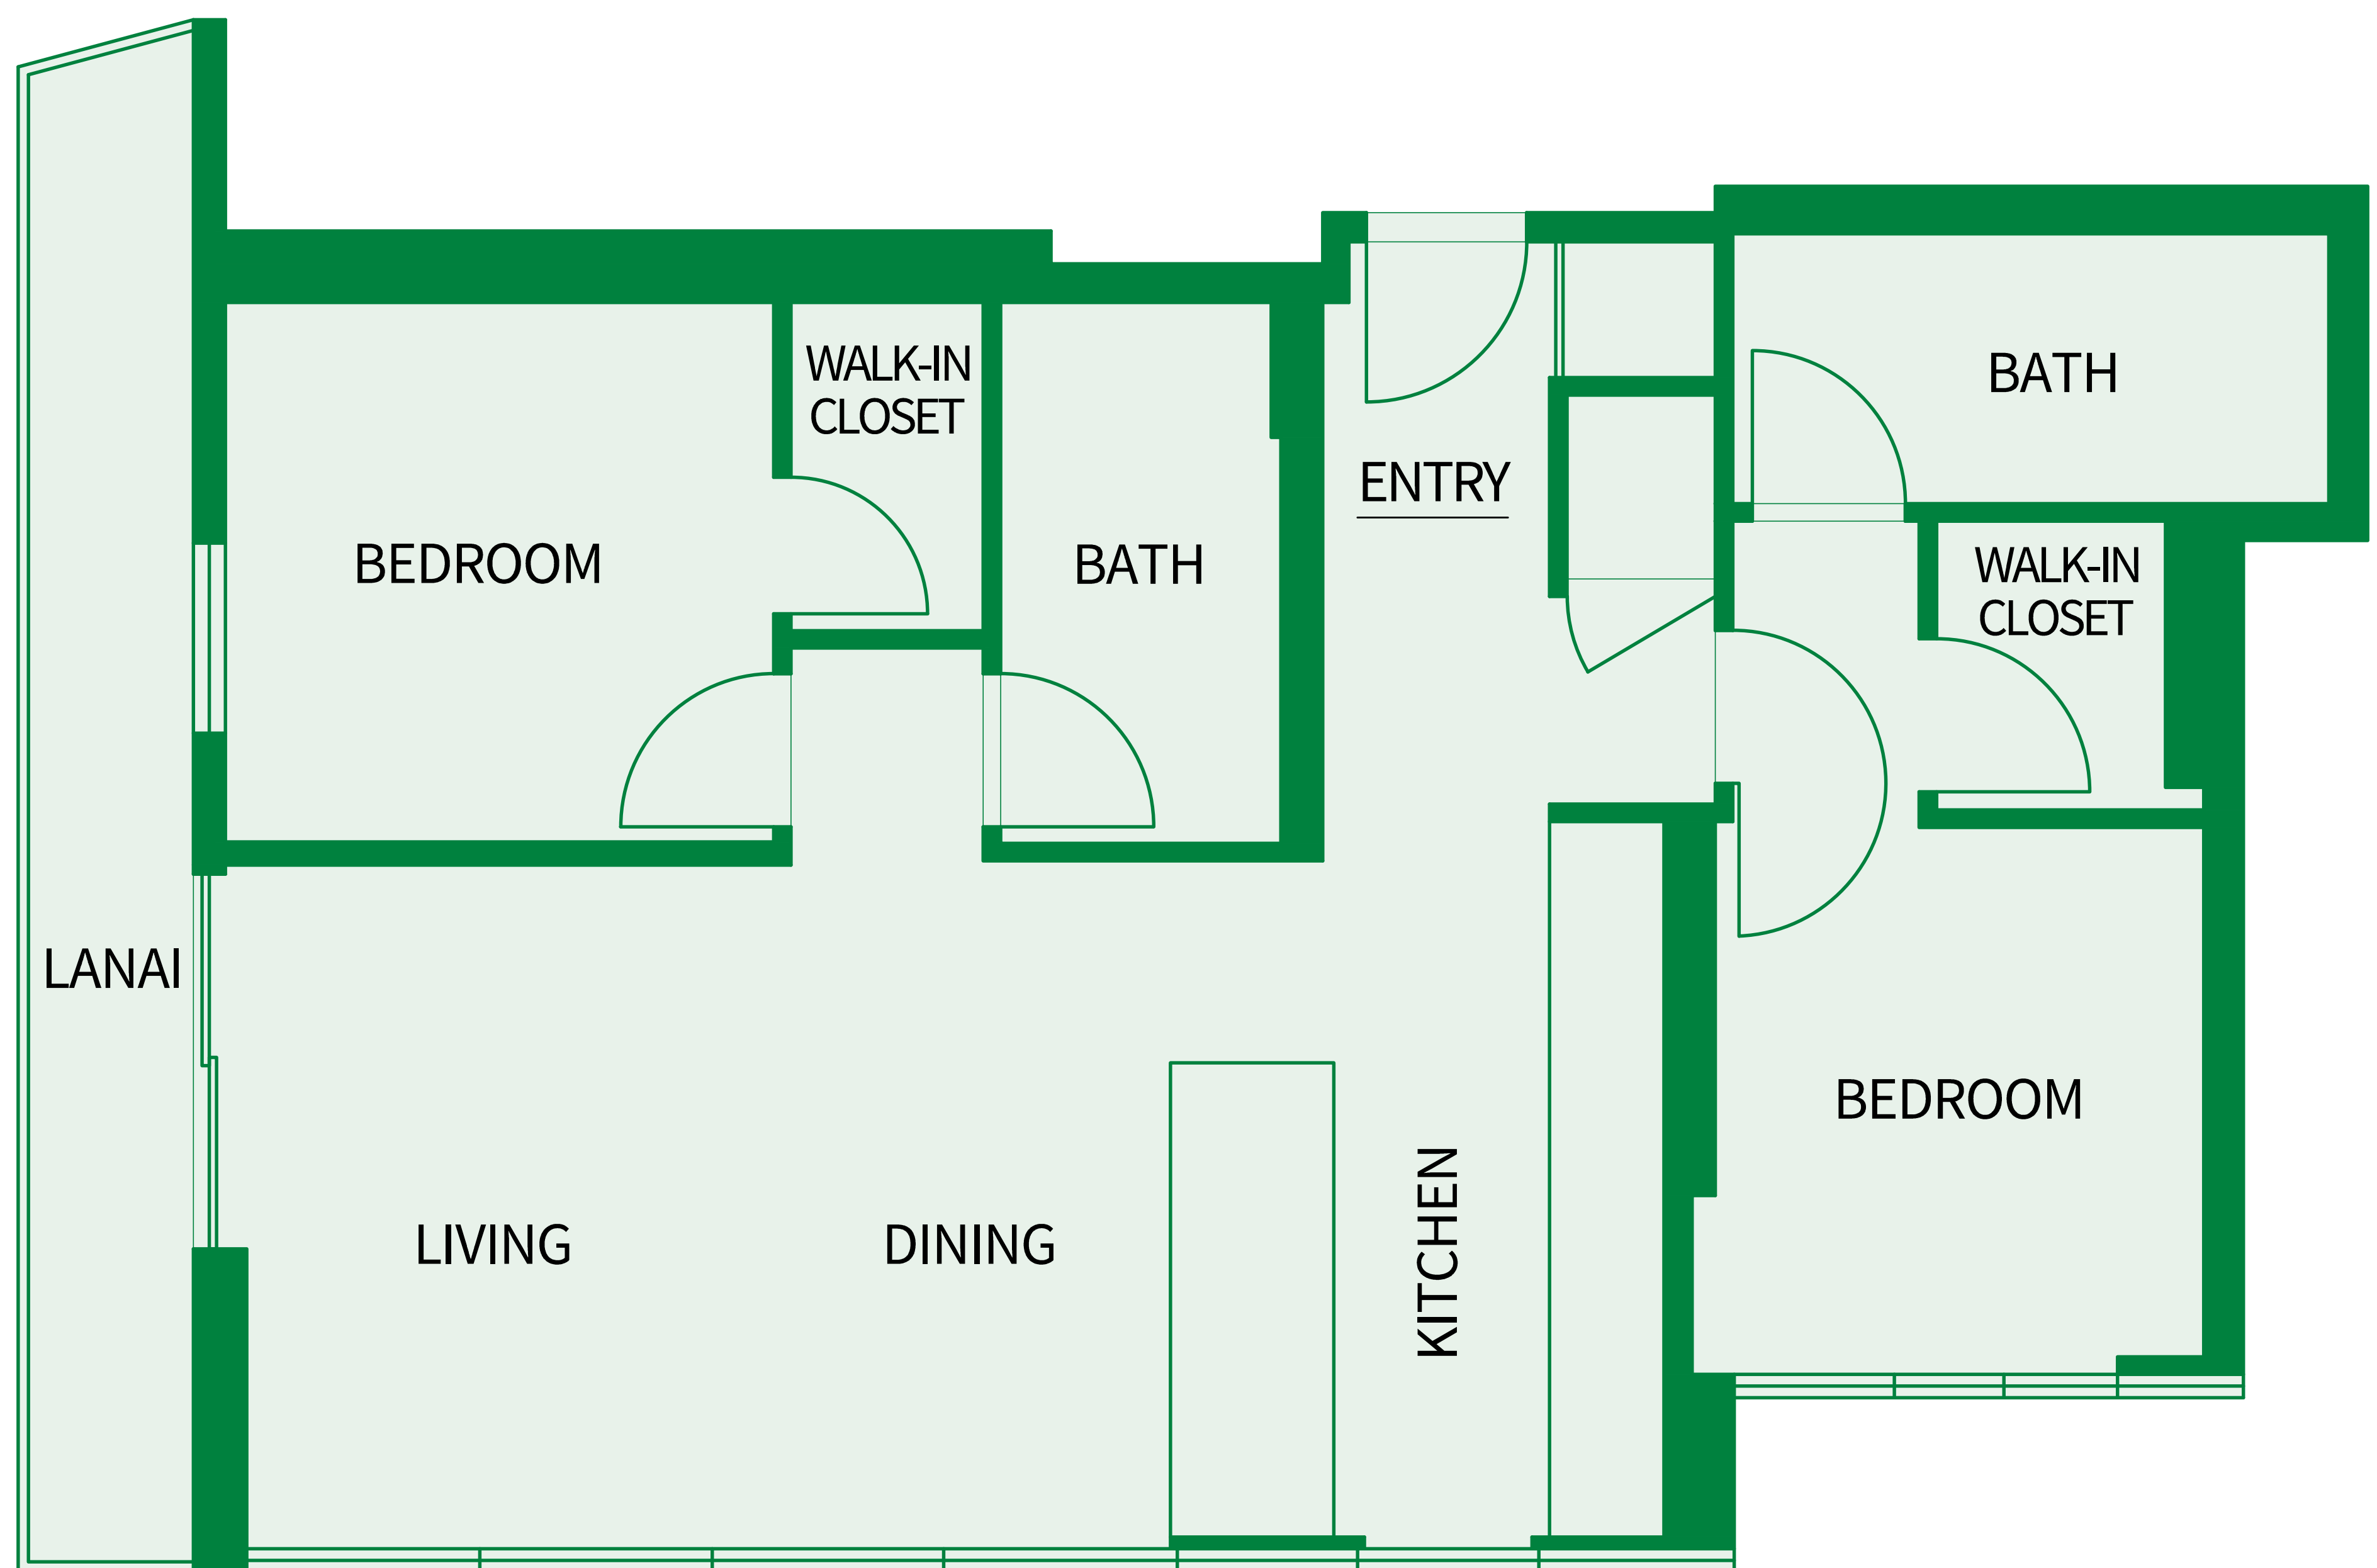

AALII WARD VILLAGE

Kakaako Living

2 Bedroom / 2B-E

2 Bath / Lanai

Living - 829 Sq.Ft.

Lanai - 127 Sq.Ft.

Total Area- 956 Sq.Ft.

AALII WARD VILLAGE

Kakaako Living

2 Bedroom / 2B-F

2 Bath / Lanai

Living - 832 Sq.Ft.

Lanai - 90 Sq.Ft.

Total Area- 922 Sq.Ft.

Island 

Sotheby's
INTERNATIONAL REALTY

AALII WARD VILLAGE

Kakaako Living

Studio / 0B-P

1 Bath / Juliette Balcony

Living - 227 Sq.Ft.

Lanai - /

Total Area- 227 Sq.Ft.

Island 