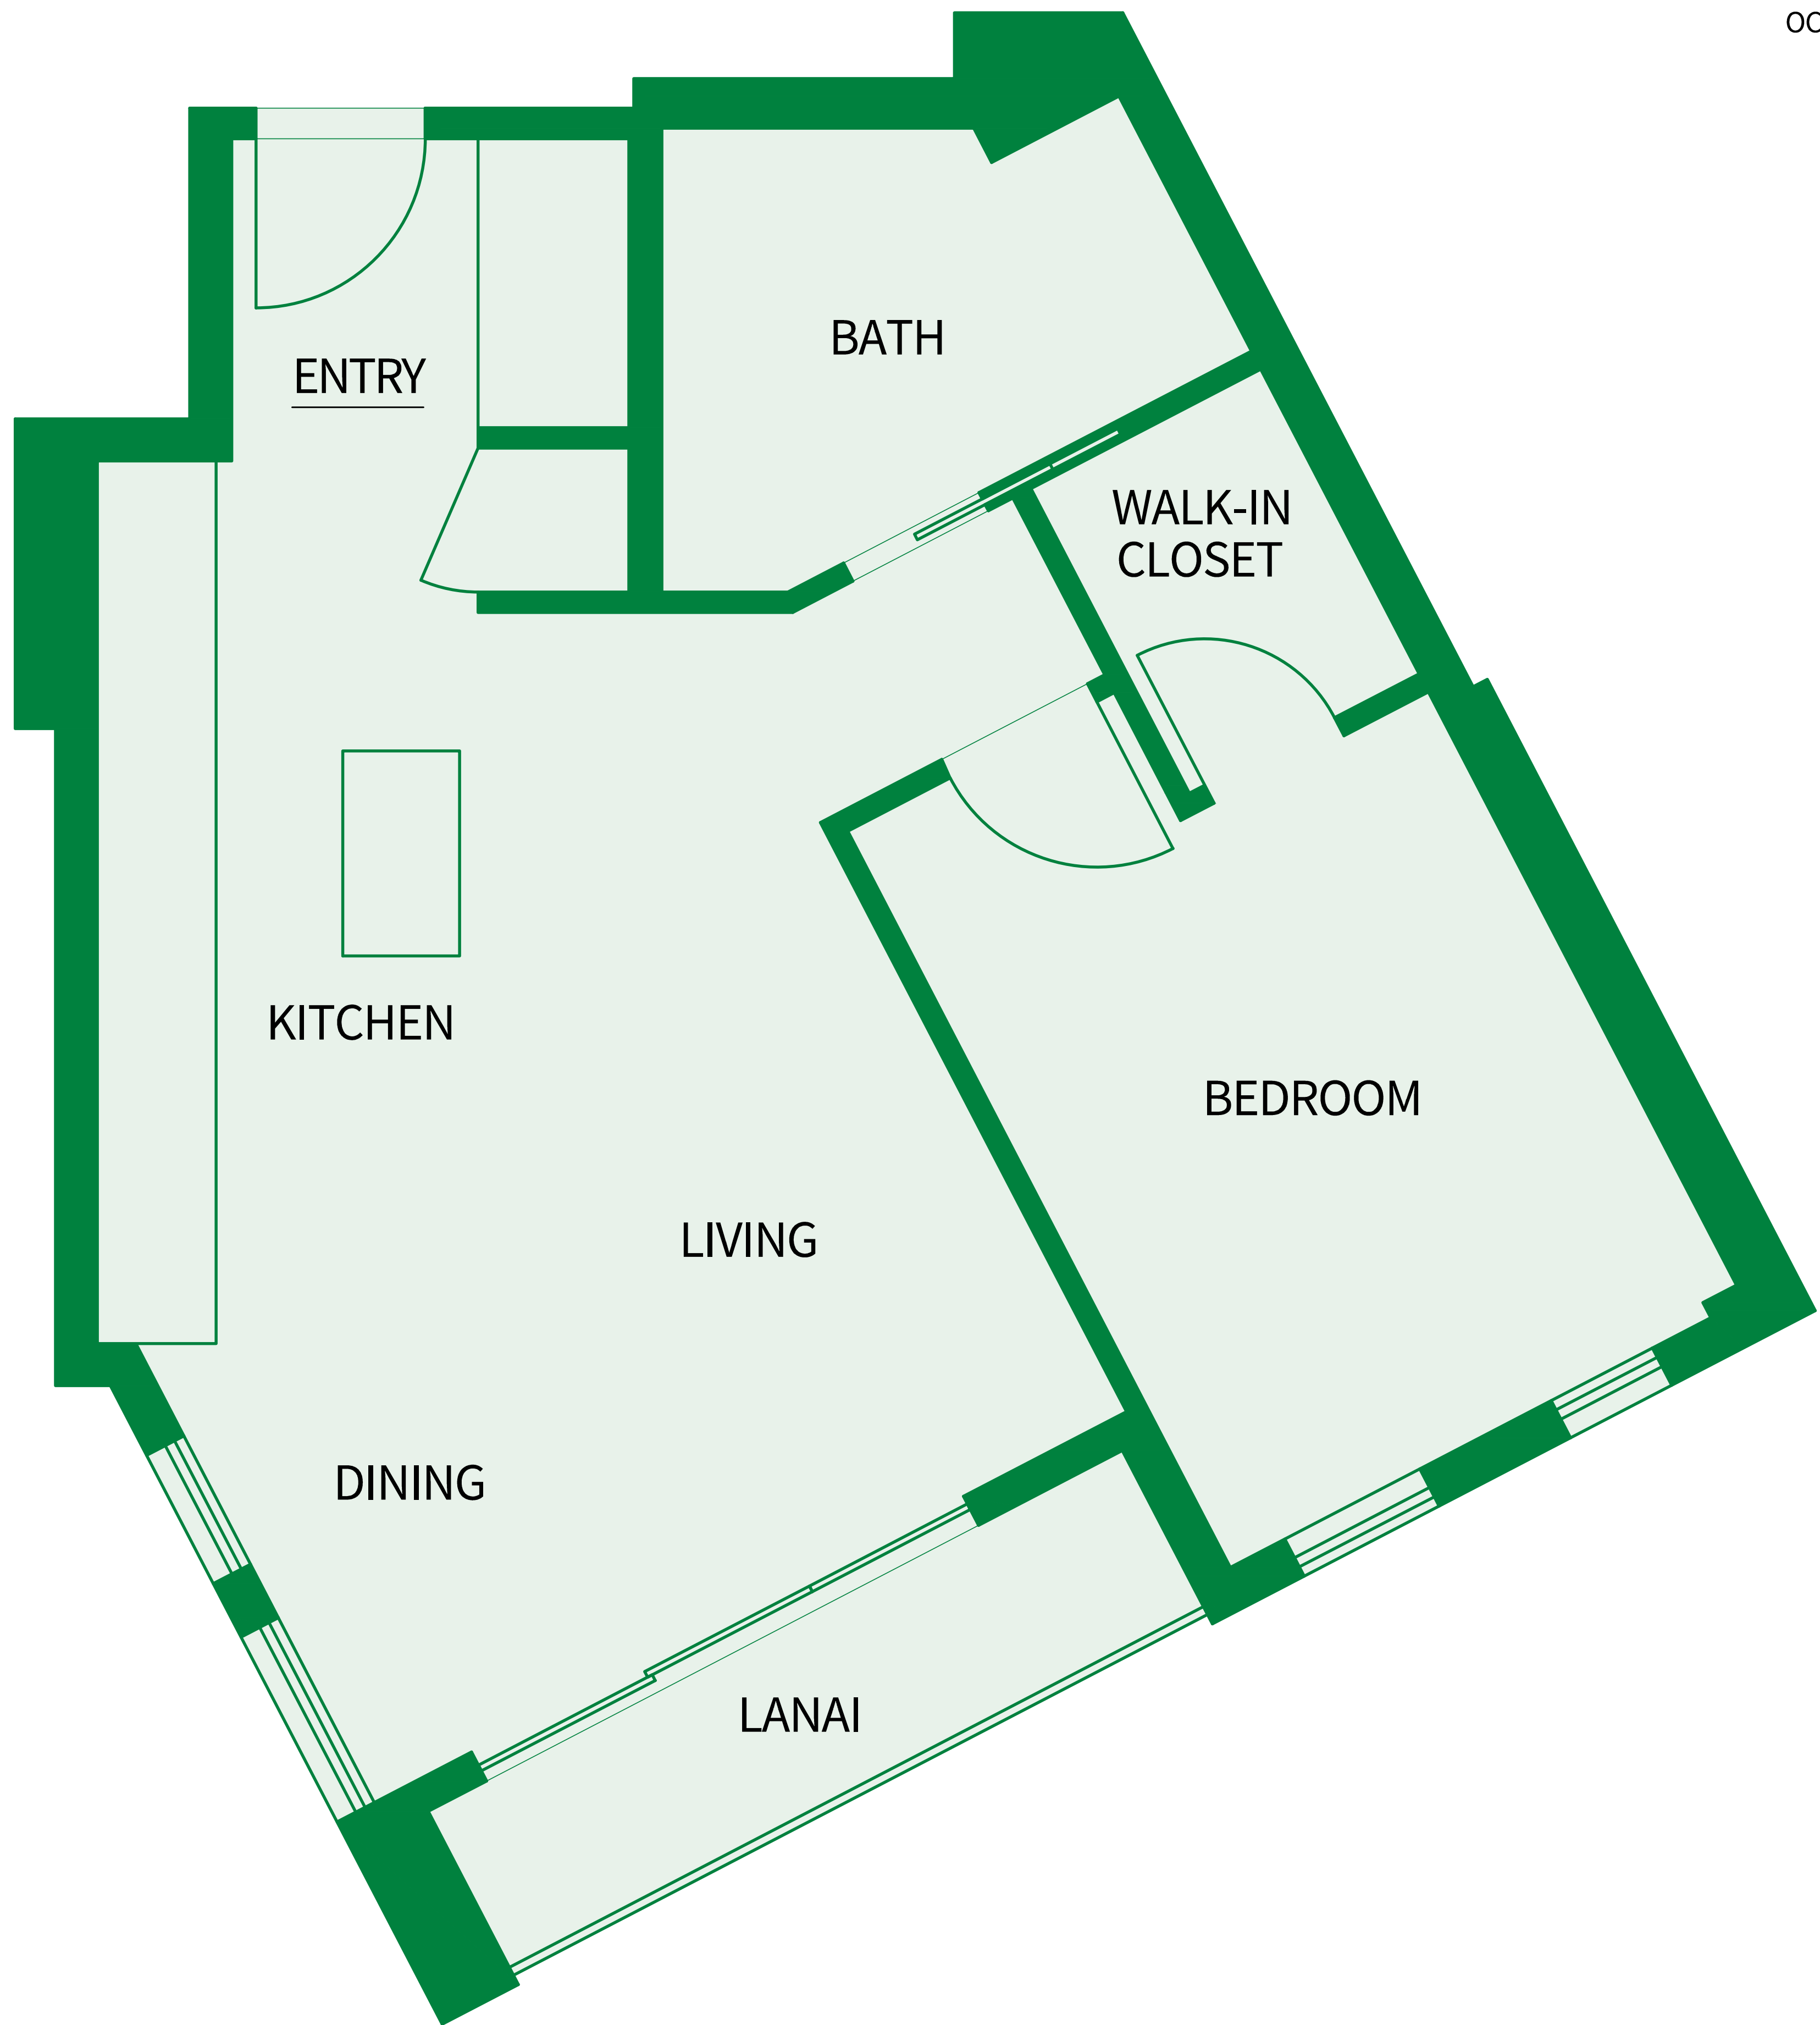

1 Bath / Lanai

Living - 564 Sq.Ft.

Lanai - 52 Sq.Ft.

Total Area- 616 Sq.Ft.

Island 

Sotheby's
INTERNATIONAL REALTY

AALII WARD VILLAGE

Kakaako Living

1 Bedroom / 1B-F

1 Bath / Lanai

Living - 557 Sq.Ft.

Lanai - 44 Sq.Ft.

Total Area- 601 Sq.Ft.

Island 

Sotheby's
INTERNATIONAL REALTY

AALII WARD VILLAGE

Kakaako Living

1 Bedroom / 1B-G

1 Bath / Lanai

Living - 559 Sq.Ft.

Lanai - 46 Sq.Ft.

Total Area- 605 Sq.Ft.

Island 

Sotheby's
INTERNATIONAL REALTY

AALII WARD VILLAGE

Kakaako Living

1 Bedroom / 1B-H

1 Bath / Lanai

Living - 590 Sq.Ft.

Lanai - 87 Sq.Ft.

Total Area- 677 Sq.Ft.

Island 