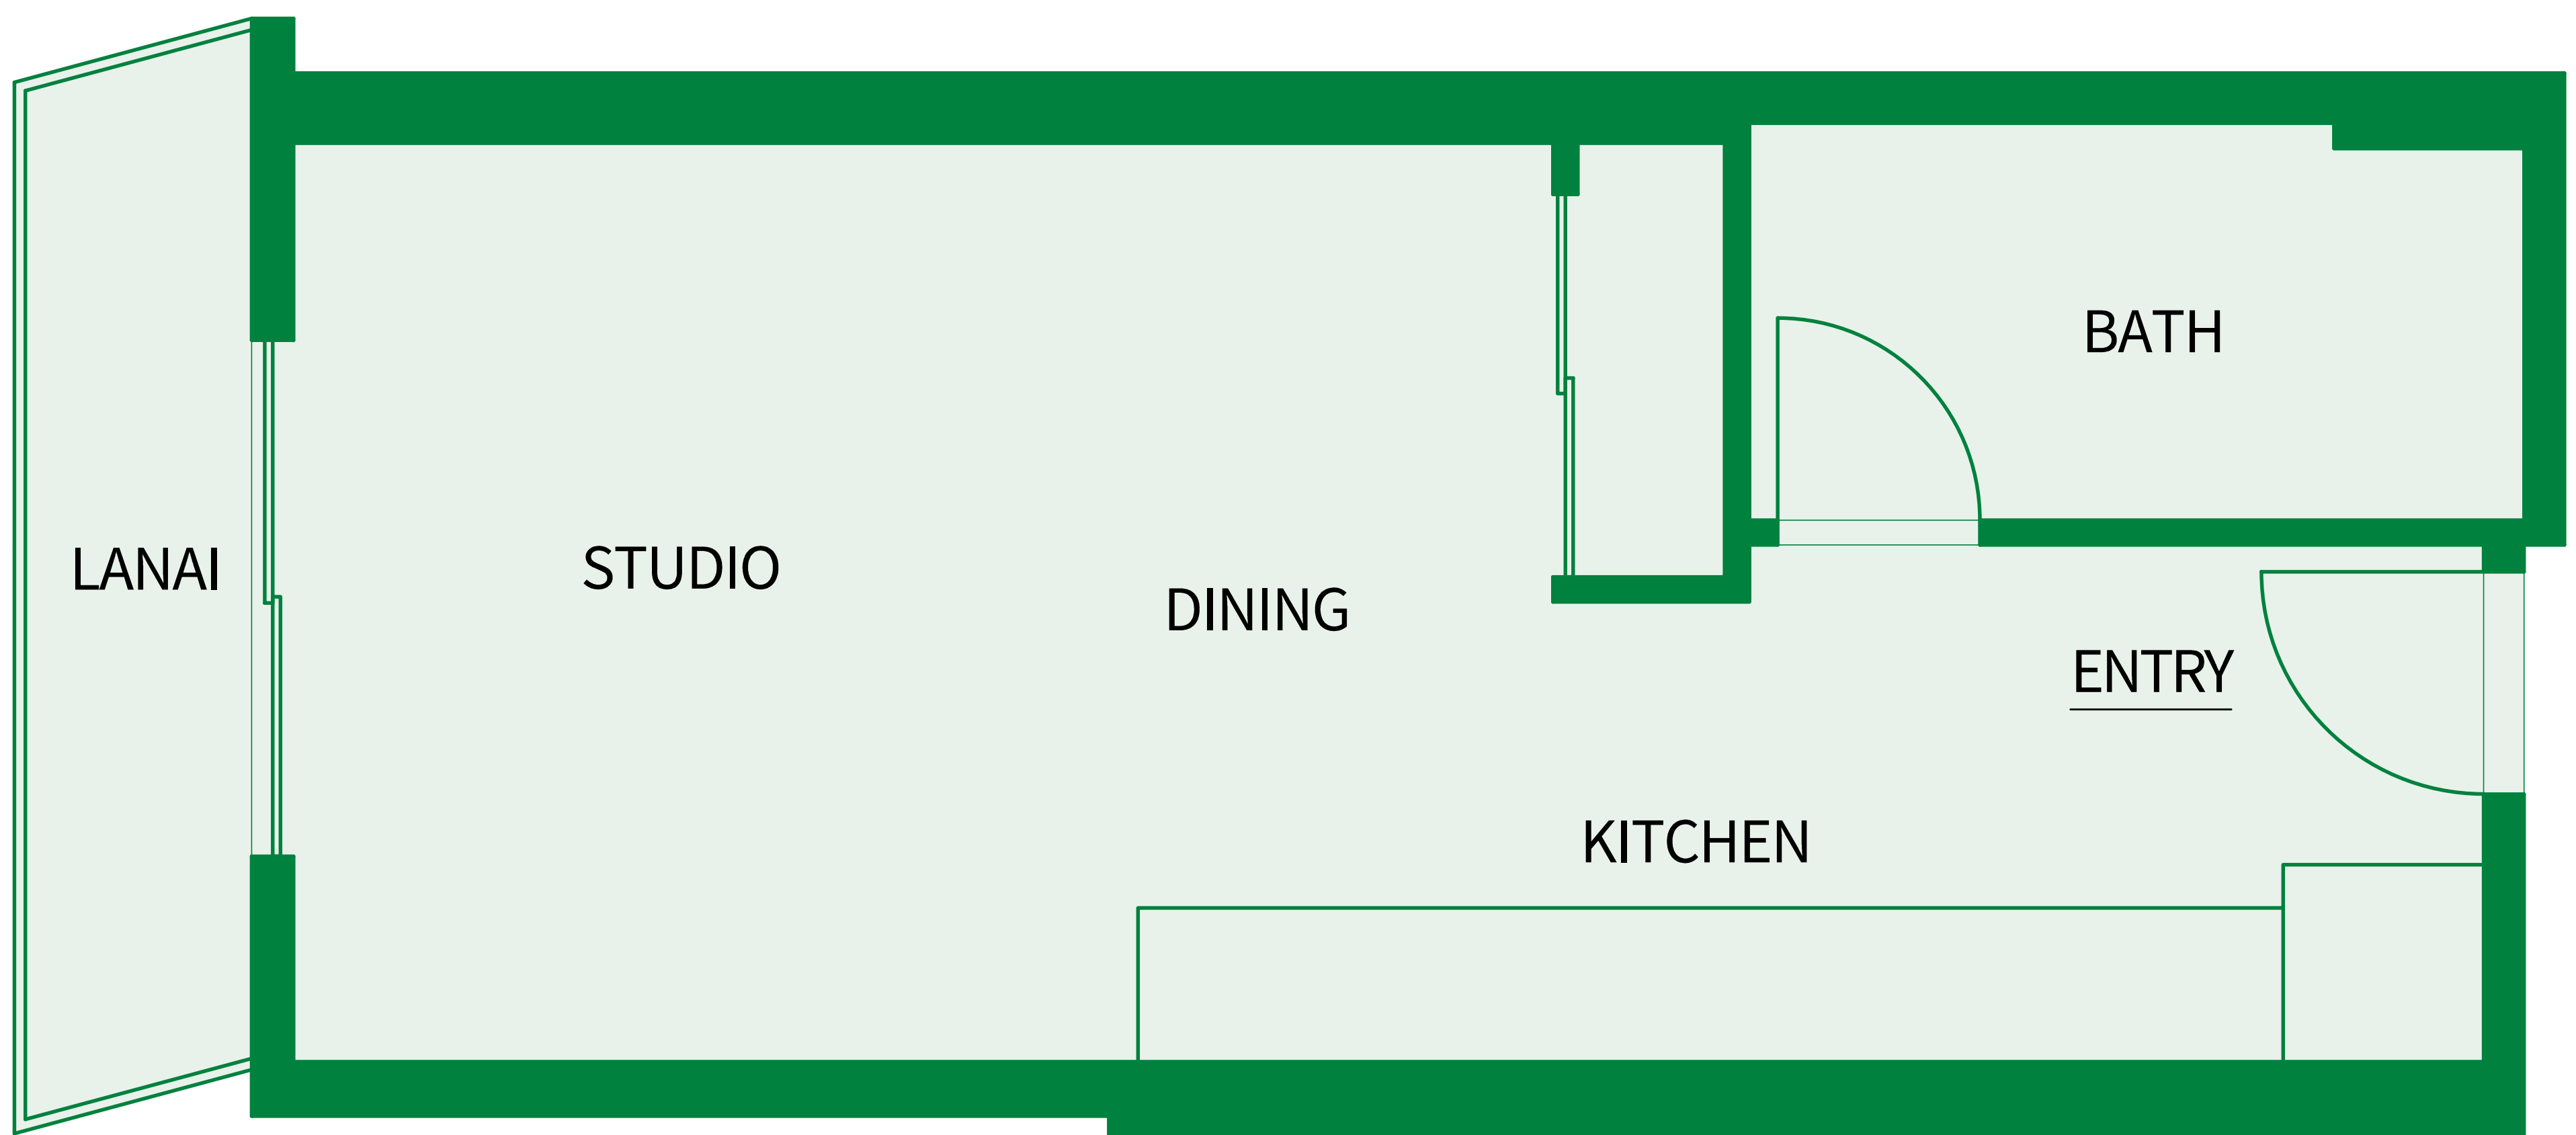

AALII WARD VILLAGE

Kakaako Living

Studio / 0B-A

1 Bath / Lanai

Living - 349 Sq.Ft.

Lanai - 47 Sq.Ft.

Total Area- 396 Sq.Ft.

AALII WARD VILLAGE

Kakaako Living

Studio / 0B-B

1 Bath / Lanai

Living - 364 Sq.Ft.

Lanai - 46 Sq.Ft.

Total Area- 410 Sq.Ft.

Island 

Sotheby's
INTERNATIONAL REALTY

AALII WARD VILLAGE

Kakaako Living

Studio / 0B-C

1 Bath / Lanai

Living - 368 Sq.Ft.

Lanai - 45 Sq.Ft.

Total Area- 413 Sq.Ft.

Island 