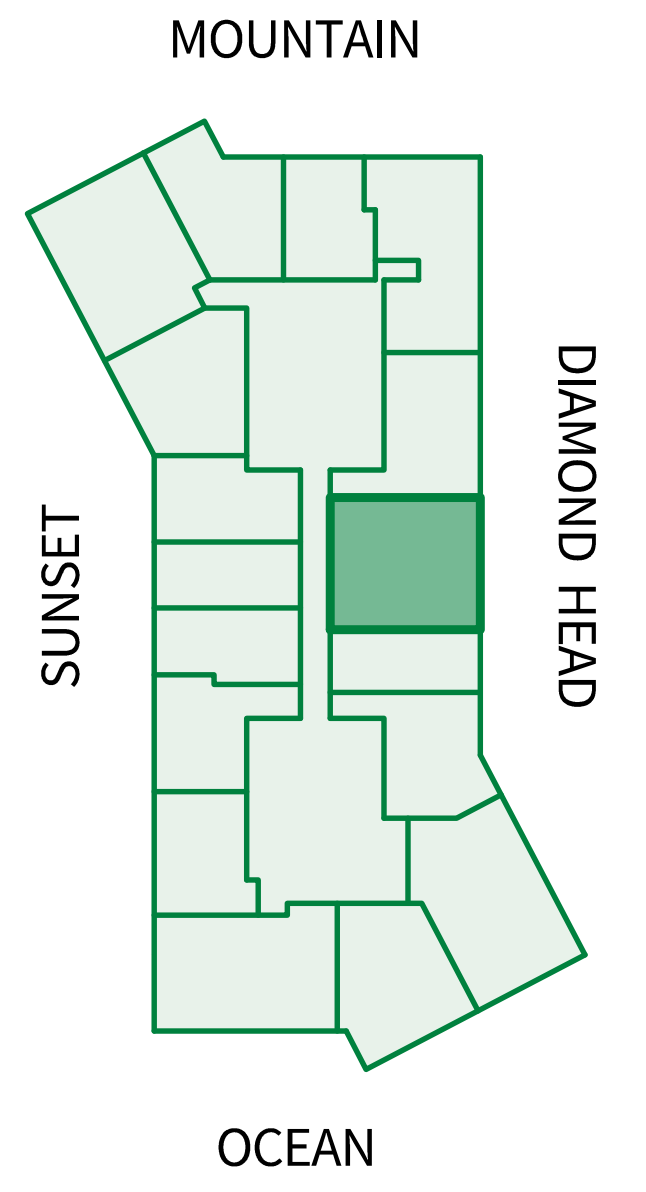

Lanai - 47 Sq.Ft.

Total Area- 743 Sq.Ft.

Island 

Sotheby's
INTERNATIONAL REALTY

AALII WARD VILLAGE

Kakaako Living

2 Bedroom / 2B-B

Select Floors

1 Bath / Lanai

Living - 779 Sq.Ft.

Lanai - 100 Sq.Ft.

Total Area- 879 Sq.Ft.

Island 

Sotheby's
INTERNATIONAL REALTY

AALII WARD VILLAGE

Kakaako Living