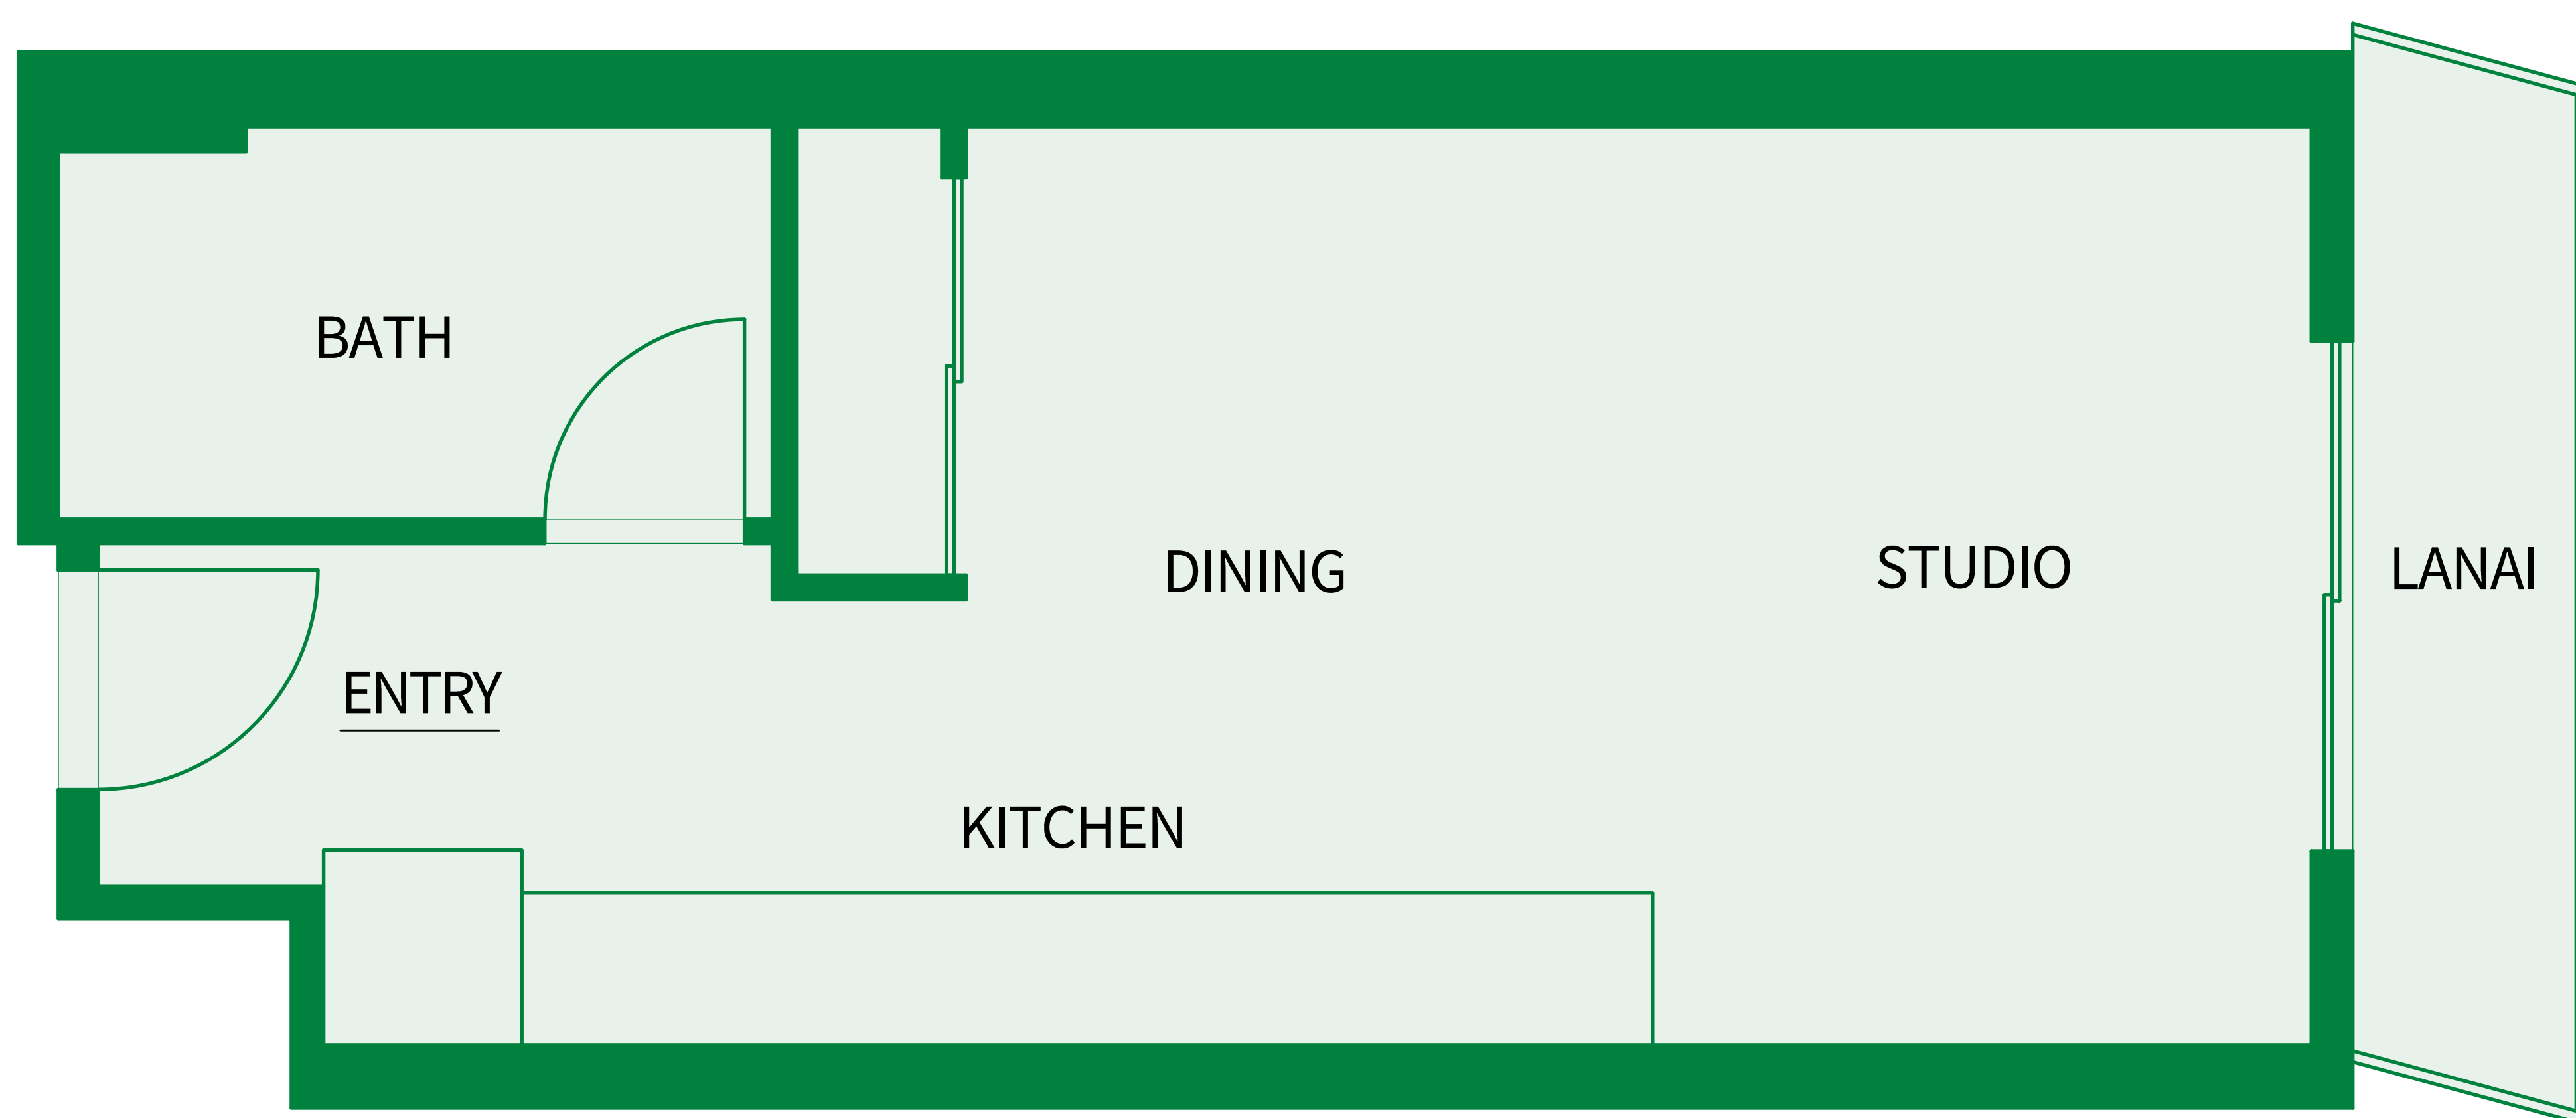

AALII WARD VILLAGE

Kakaako Living

Studio / 0B-A

1 Bath / Lanai

Living - 349 Sq.Ft.

Lanai - 47 Sq.Ft.

Total Area- 396 Sq.Ft.

AALII WARD VILLAGE

Kakaako Living

Studio / 0B-B

1 Bath / Lanai

Living - 364 Sq.Ft.

Lanai - 46 Sq.Ft.

Total Area- 410 Sq.Ft.

Island 

Sotheby's
INTERNATIONAL REALTY

AALII WARD VILLAGE

Kakaako Living

Studio / 0B-C

1 Bath / Lanai

Living - 368 Sq.Ft.

Lanai - 45 Sq.Ft.

Total Area- 413 Sq.Ft.

Island 

Sotheby's
INTERNATIONAL REALTY

AALII WARD VILLAGE

Kakaako Living

Studio / 0B-D

1 Bath / Lanai

Living - 368 Sq.Ft.

Lanai - 45 Sq.Ft.

Total Area- 413 Sq.Ft.