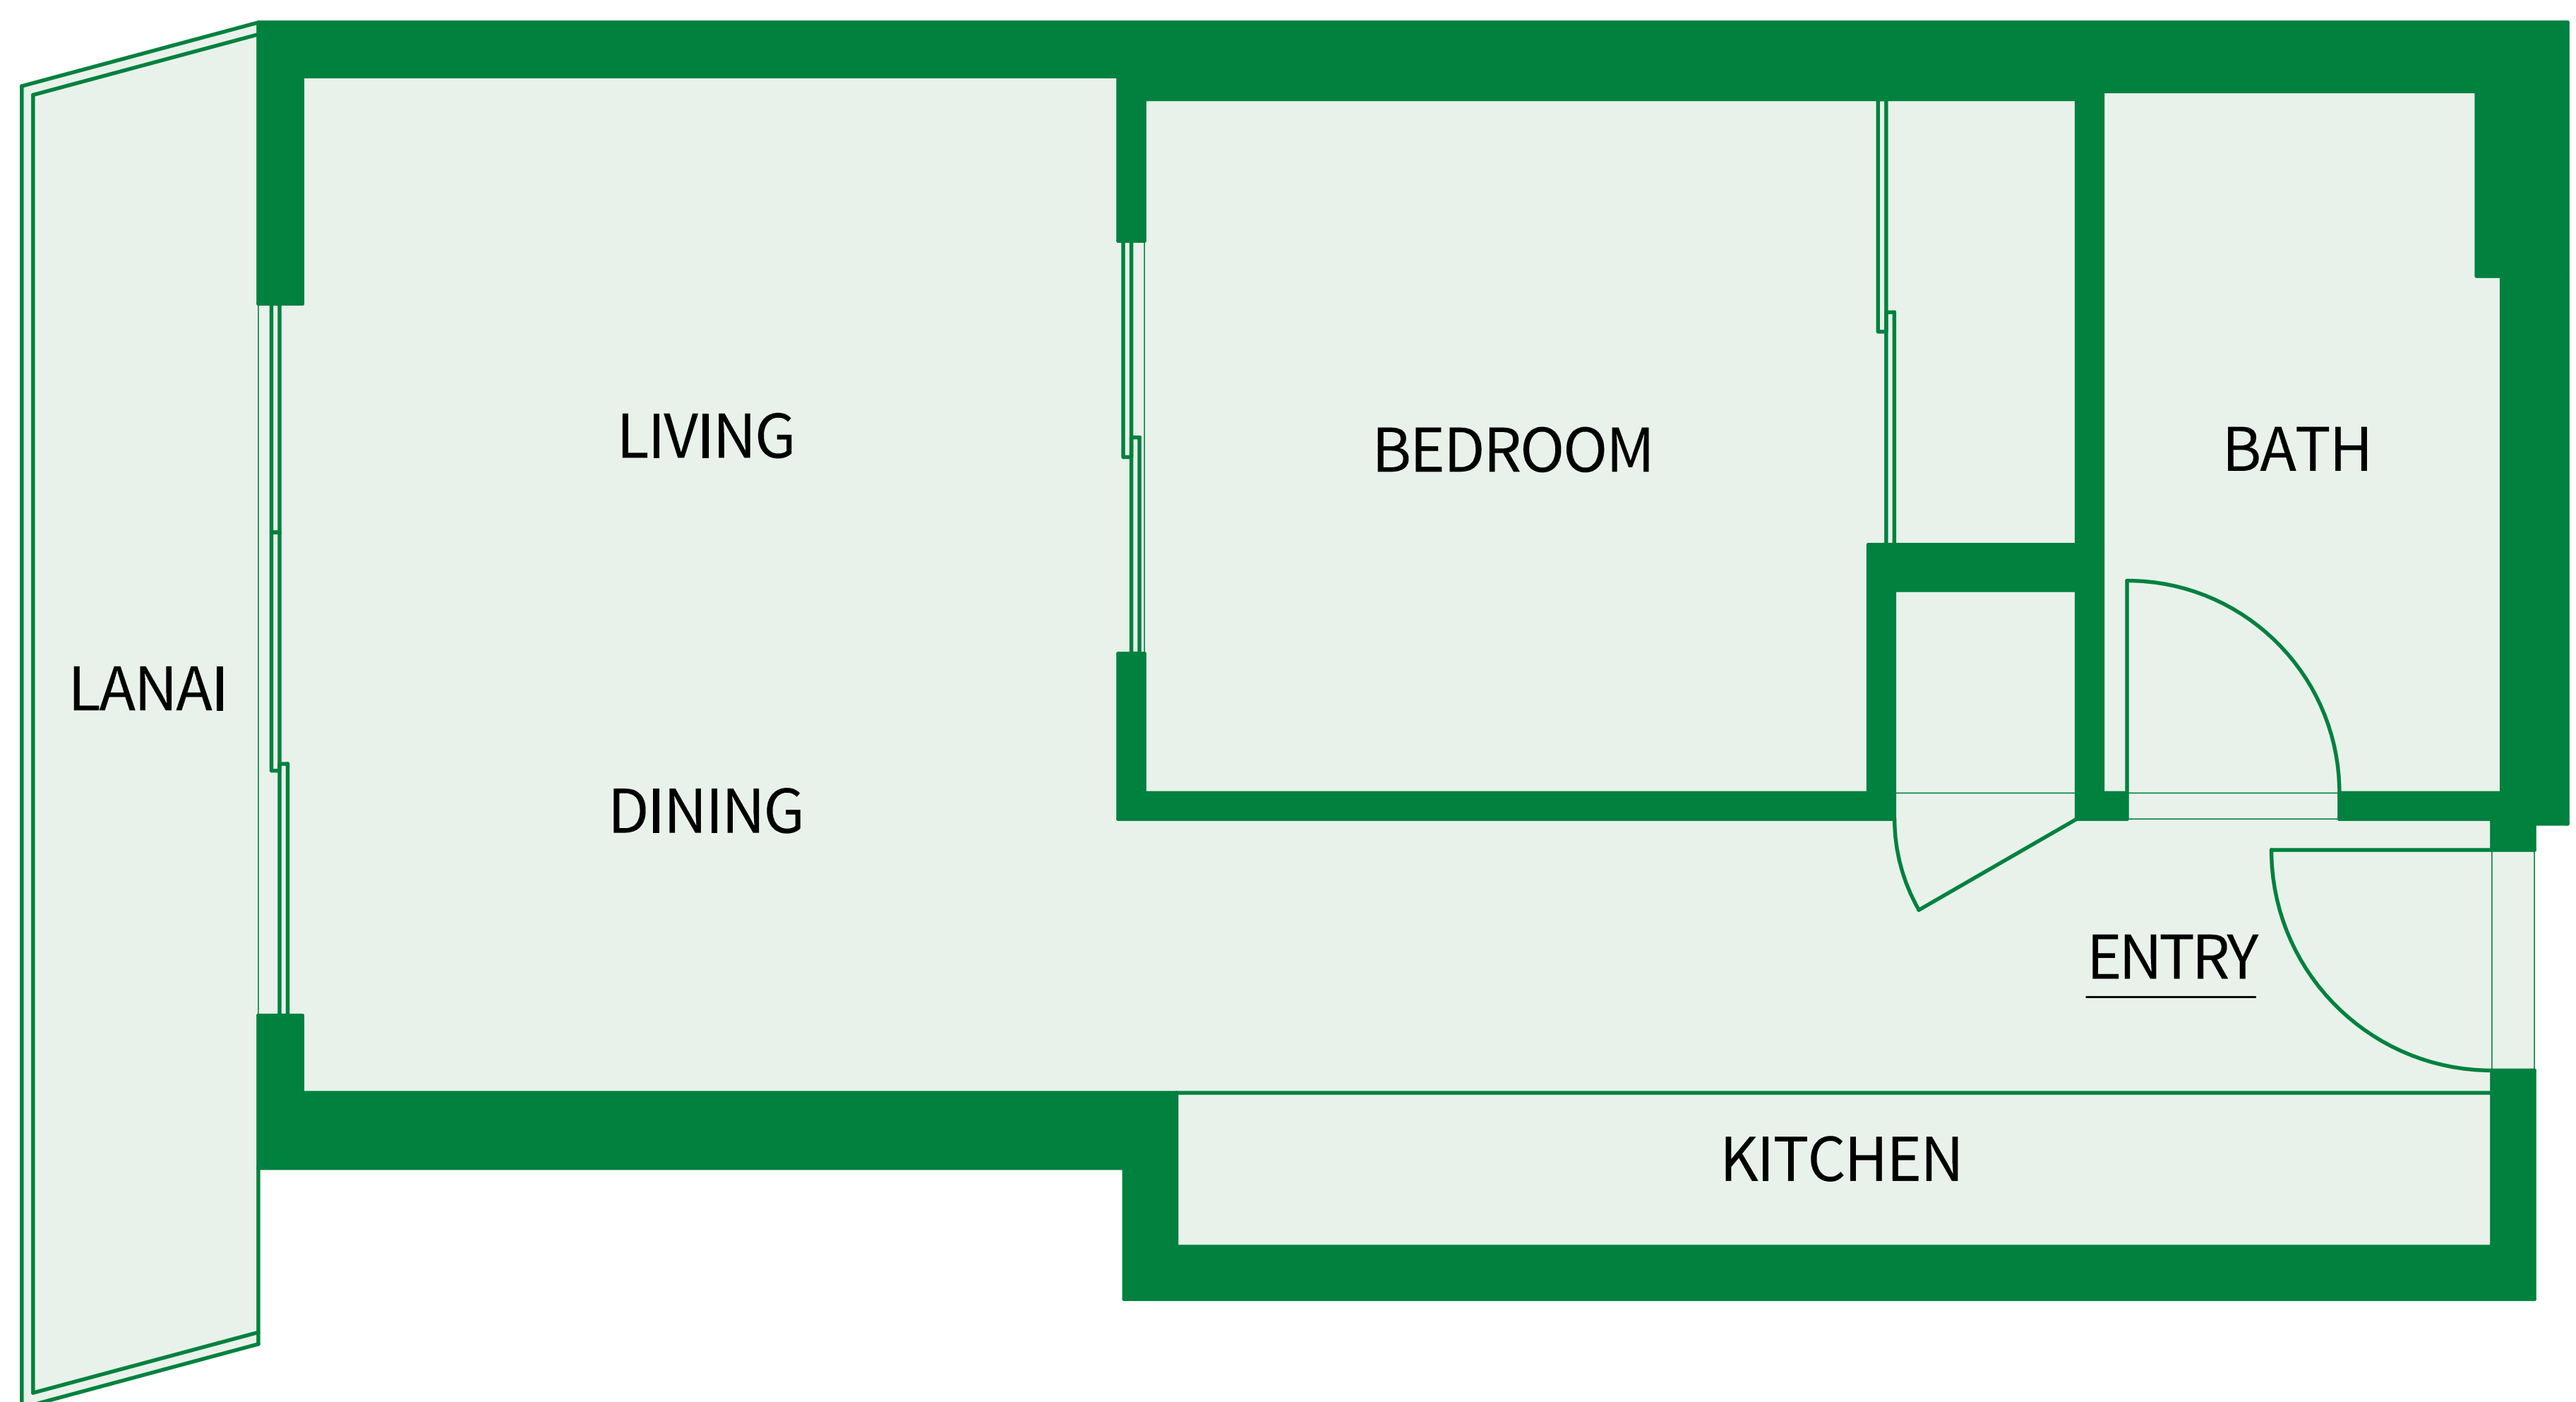

Living - 509 Sq.Ft.

Lanai - 47 Sq.Ft.

Total Area- 556 Sq.Ft.

Island 

Sotheby's
INTERNATIONAL REALTY

AALII WARD VILLAGE

Kakaako Living

1 Bedroom / 1B-A

1 Bedroom / 1B-B

1 Bath / Lanai

Living - 466 Sq.Ft.

Lanai - 48 Sq.Ft.

Total Area- 514 Sq.Ft.

AALII WARD VILLAGE

Kakaako Living

1 Bedroom / 1B-C