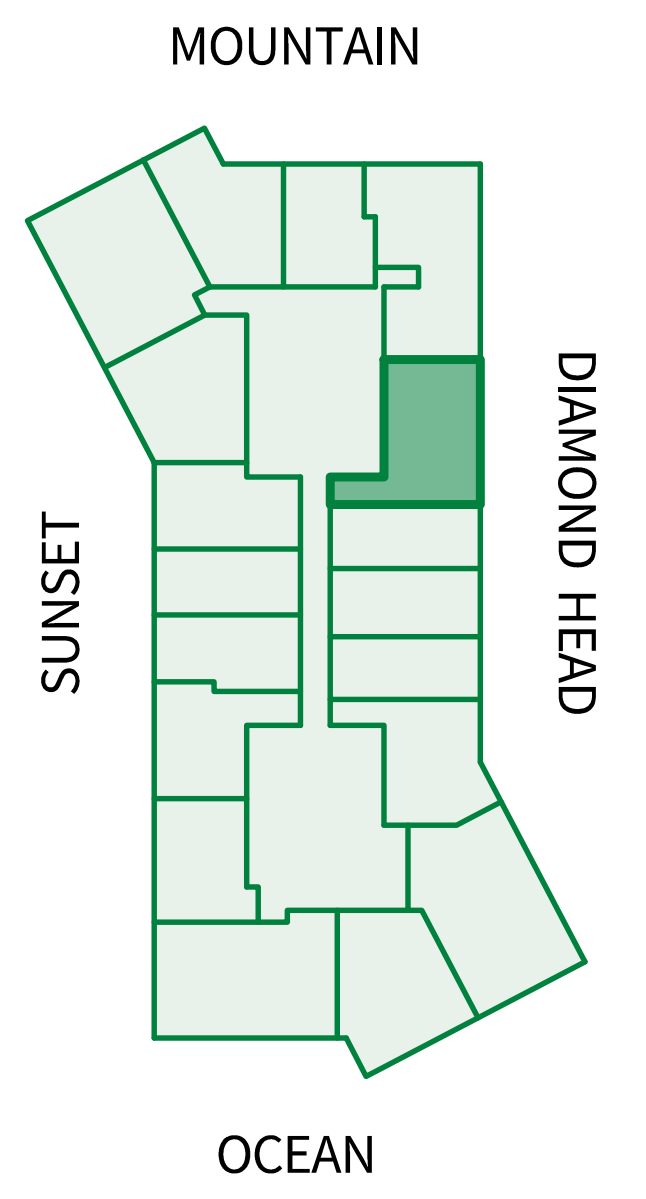

Kakaako Living

1 Bedroom / 1B-G

1 Bath / Lanai

Living - 559 Sq.Ft.

Lanai - 46 Sq.Ft.

Total Area- 605 Sq.Ft.

Island 

Sotheby's
INTERNATIONAL REALTY

AALII WARD VILLAGE

Kakaako Living

1 Bedroom / 1B-H

1 Bath / Lanai

Living - 590 Sq.Ft.

Lanai - 87 Sq.Ft.

Total Area- 677 Sq.Ft.

Island 