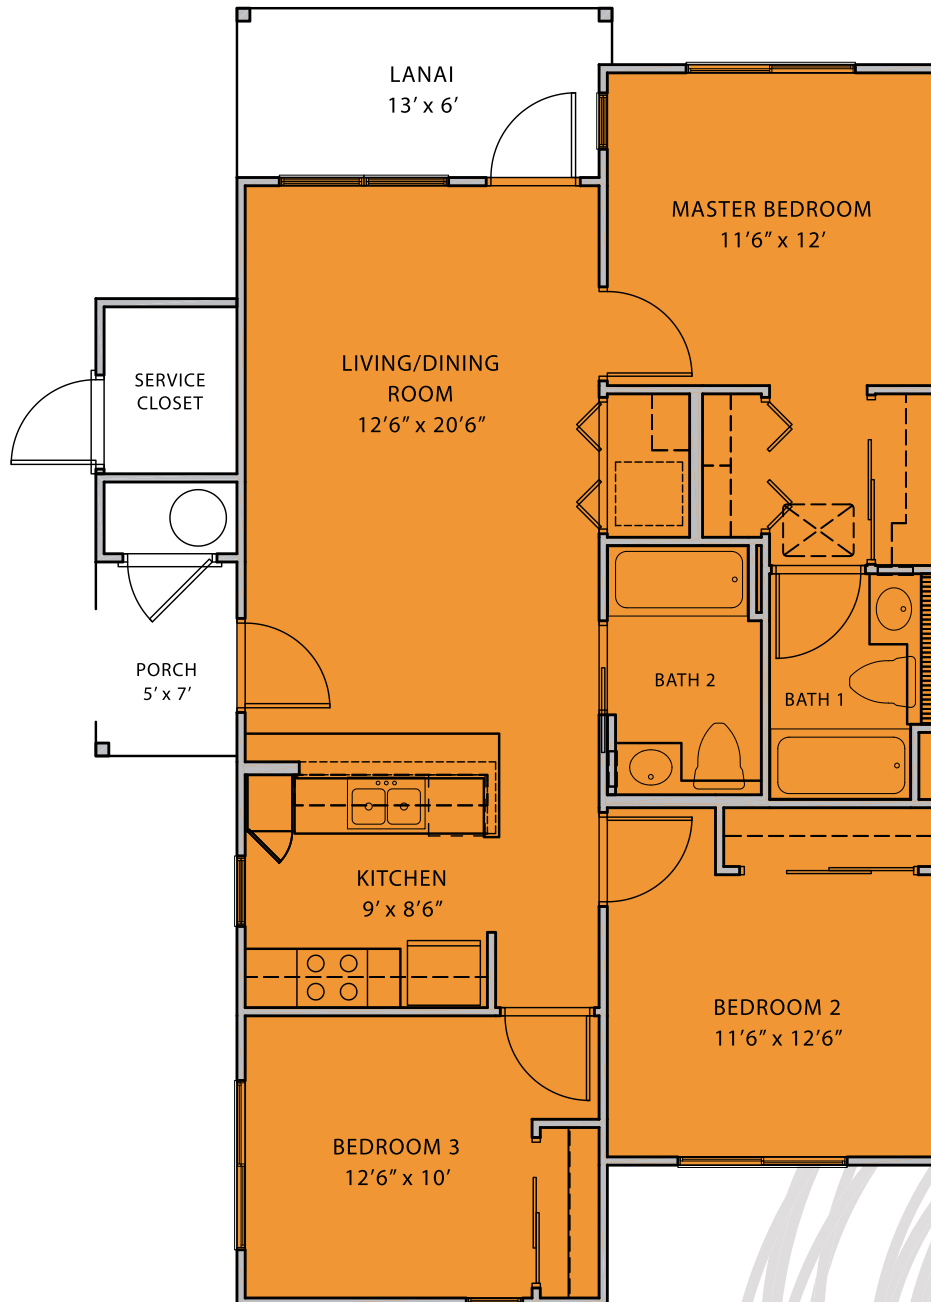

Kuloa'a 1

3 Bedrooms + 2 Baths
Total Living Area 953 sq.ft.

Kuloa'a I I

3 Bedrooms + 2 Baths
Total Living Area 953 sq.ft.

Ulu Pono I

2 Bedrooms + 1.5 Baths

Total Living Area 751 sq.ft.

Ulu Pono II

2 Bedrooms + 1.5 Baths

Total Living Area 751 sq.ft.

Ho'omaka I

2 Bedrooms + 1.5 Baths
Total Living Area 754 sq.ft.

Ho'omaka II

2 Bedrooms + 1.5 Baths
Total Living Area 754 sq.ft.