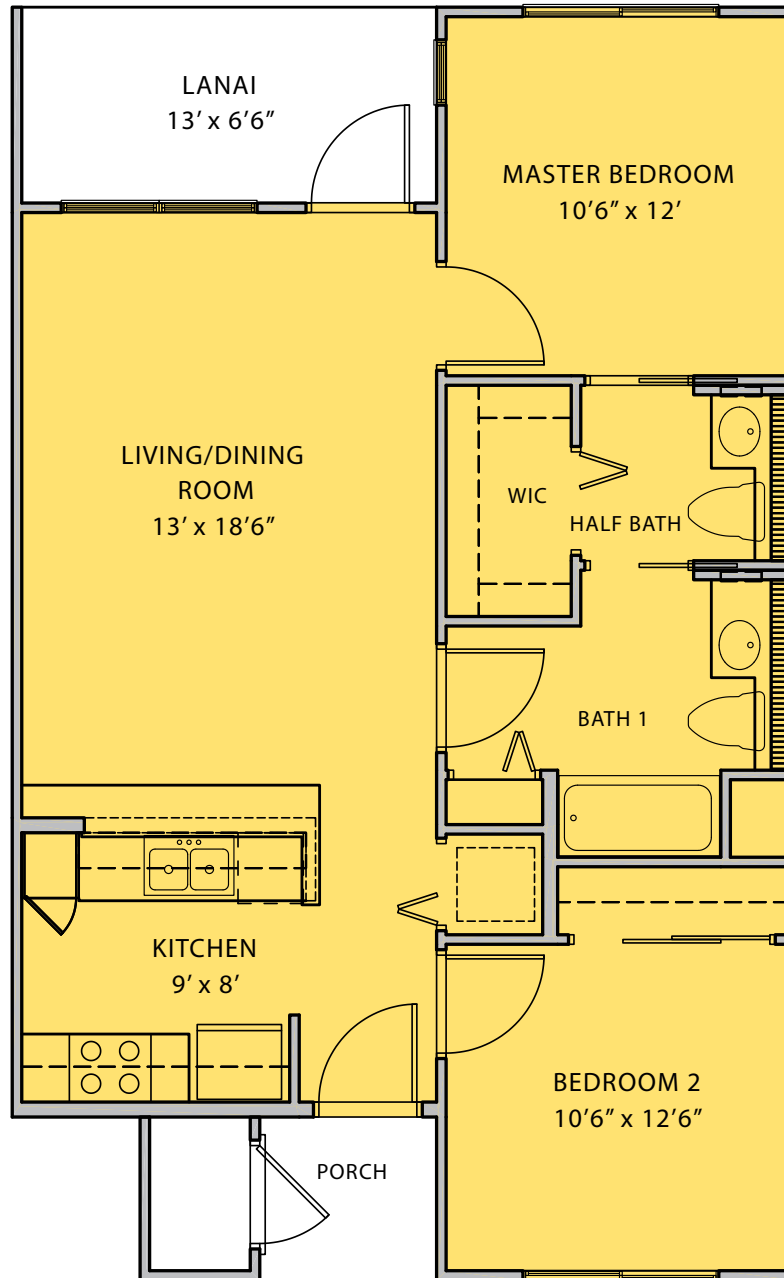

Kuloa'a 1

3 Bedrooms + 2 Baths
Total Living Area 953 sq.ft.

Kuloa'a I I

3 Bedrooms + 2 Baths
Total Living Area 953 sq.ft.

Ulu Pono I

2 Bedrooms + 1.5 Baths

Total Living Area 751 sq.ft.

Ulu Pono II

2 Bedrooms + 1.5 Baths

Total Living Area 751 sq.ft.

Ho'omaka I

2 Bedrooms + 1.5 Baths
Total Living Area 754 sq.ft.

Ho'omaka II

2 Bedrooms + 1.5 Baths
Total Living Area 754 sq.ft.