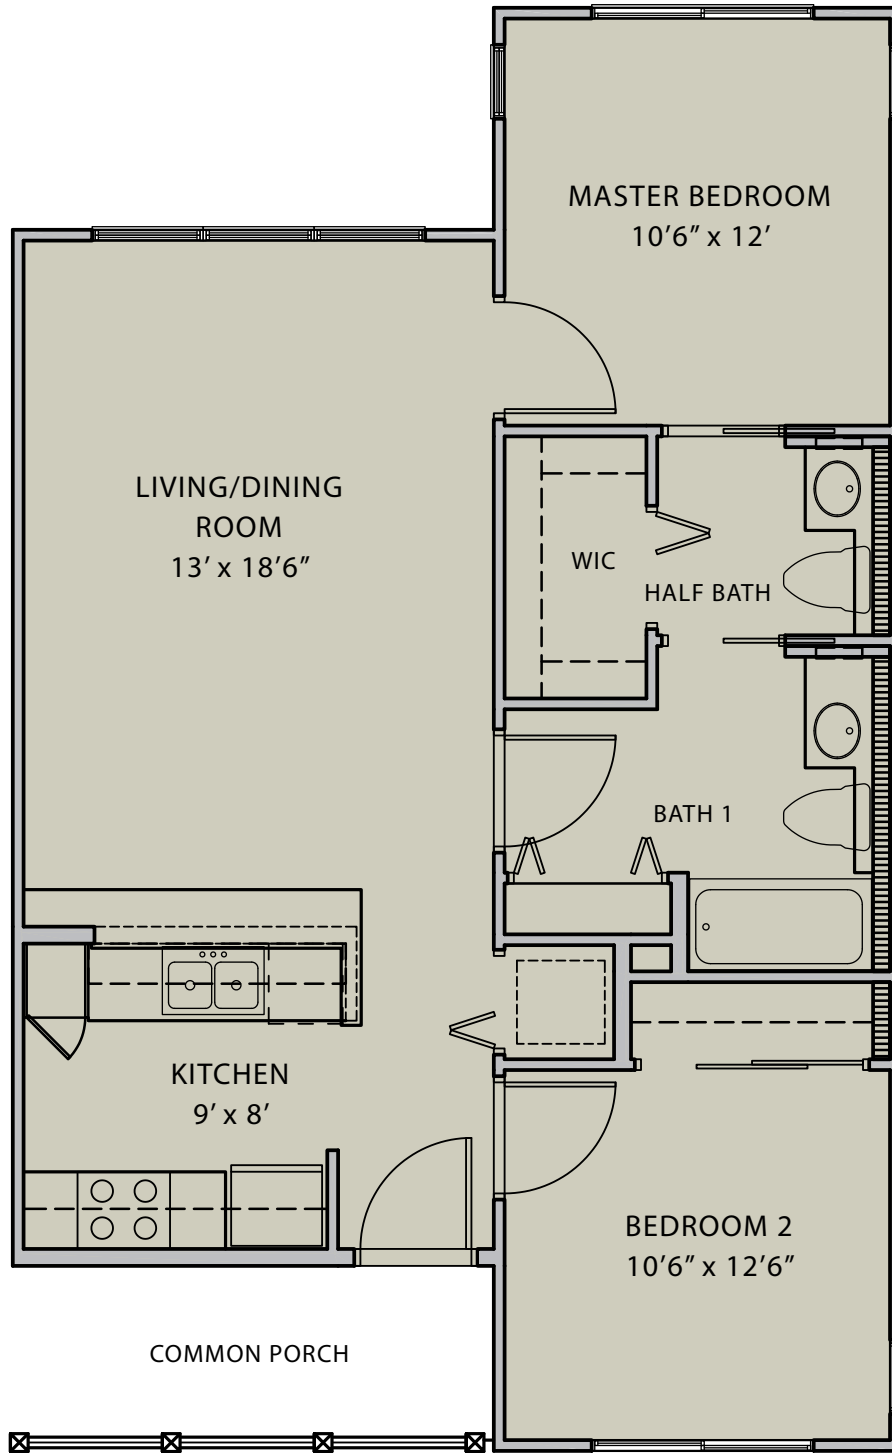

Kuloa'a 1

3 Bedrooms + 2 Baths
Total Living Area 953 sq.ft.

Kuloa'a I I

3 Bedrooms + 2 Baths
Total Living Area 953 sq.ft.

Ulu Pono I

2 Bedrooms + 1.5 Baths

Total Living Area 751 sq.ft.

Ulu Pono II

2 Bedrooms + 1.5 Baths

Total Living Area 751 sq.ft.

Ho'omaka I

2 Bedrooms + 1.5 Baths
Total Living Area 754 sq.ft.

Ho'omaka II

2 Bedrooms + 1.5 Baths
Total Living Area 754 sq.ft.