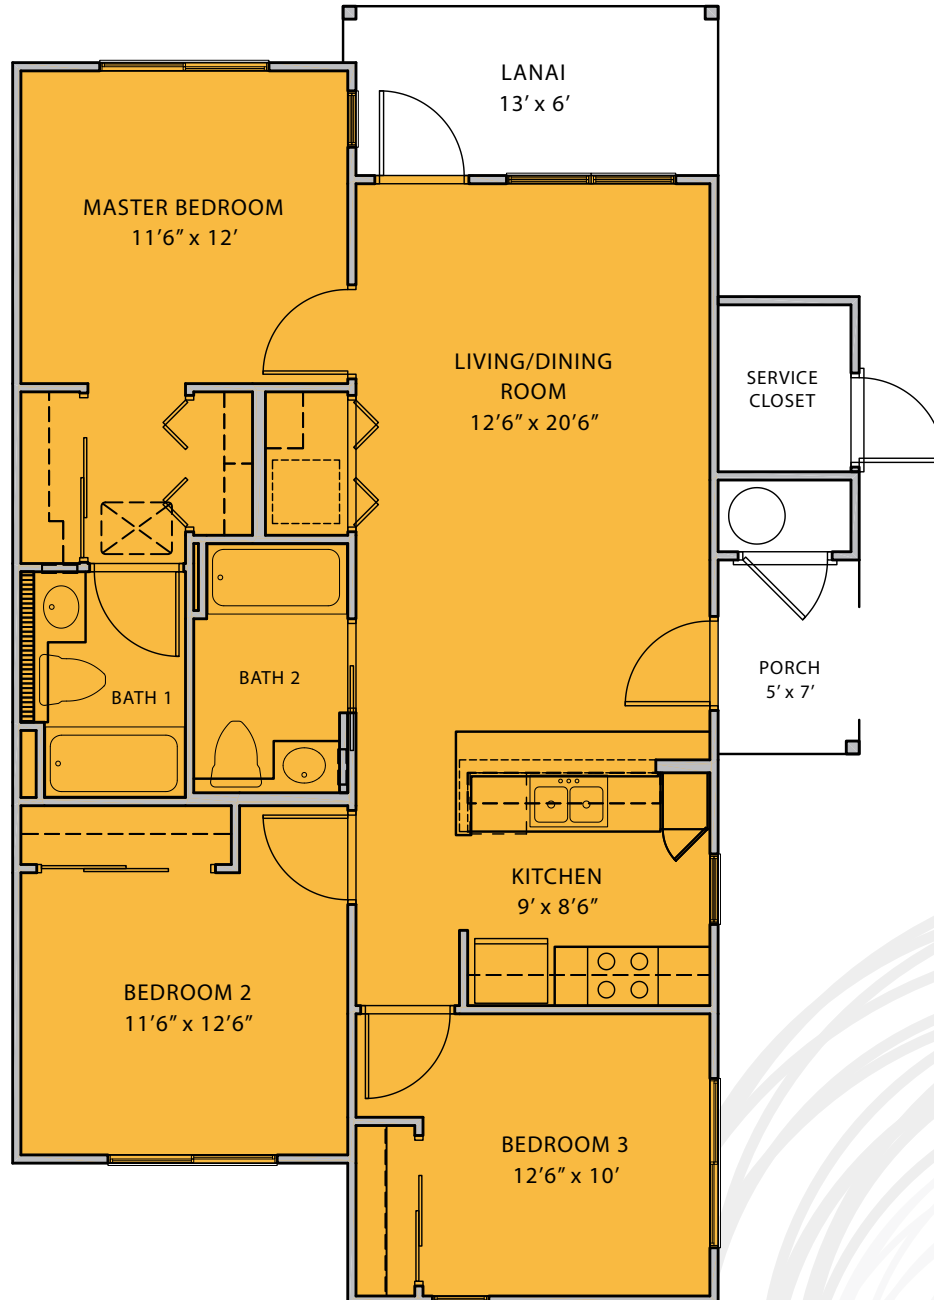

Kuloa'a 1

3 Bedrooms + 2 Baths
Total Living Area 953 sq.ft.

Kuloa'a I I

3 Bedrooms + 2 Baths
Total Living Area 953 sq.ft.

Ulu Pono I

2 Bedrooms + 1.5 Baths

Total Living Area 751 sq.ft.

Ulu Pono II

2 Bedrooms + 1.5 Baths

Total Living Area 751 sq.ft.

Ho'omaka I

2 Bedrooms + 1.5 Baths
Total Living Area 754 sq.ft.

Ho'omaka II

2 Bedrooms + 1.5 Baths
Total Living Area 754 sq.ft.