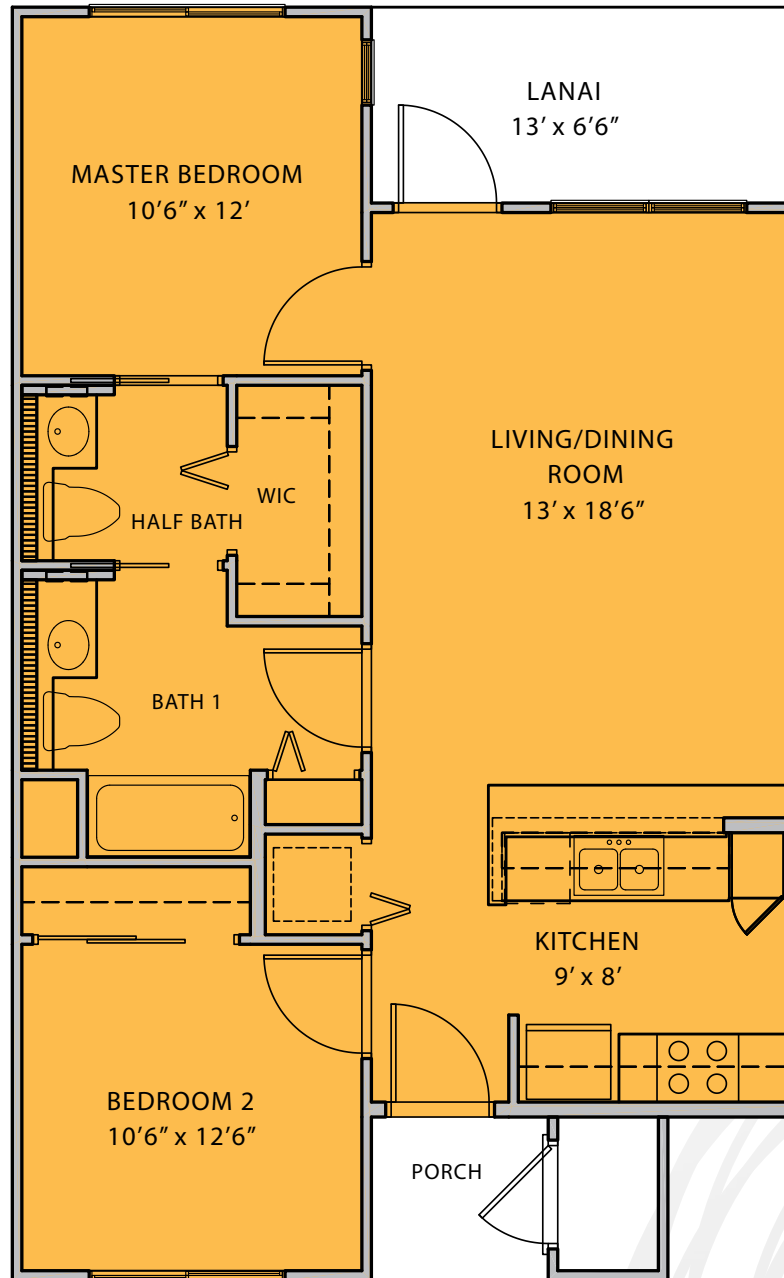

Kuloa'a 1

3 Bedrooms + 2 Baths
Total Living Area 953 sq.ft.

Kuloa'a I I

3 Bedrooms + 2 Baths
Total Living Area 953 sq.ft.

Ulu Pono I

2 Bedrooms + 1.5 Baths

Total Living Area 751 sq.ft.

Ulu Pono II

2 Bedrooms + 1.5 Baths

Total Living Area 751 sq.ft.

Ho'omaka I

2 Bedrooms + 1.5 Baths
Total Living Area 754 sq.ft.

Ho'omaka II

2 Bedrooms + 1.5 Baths
Total Living Area 754 sq.ft.