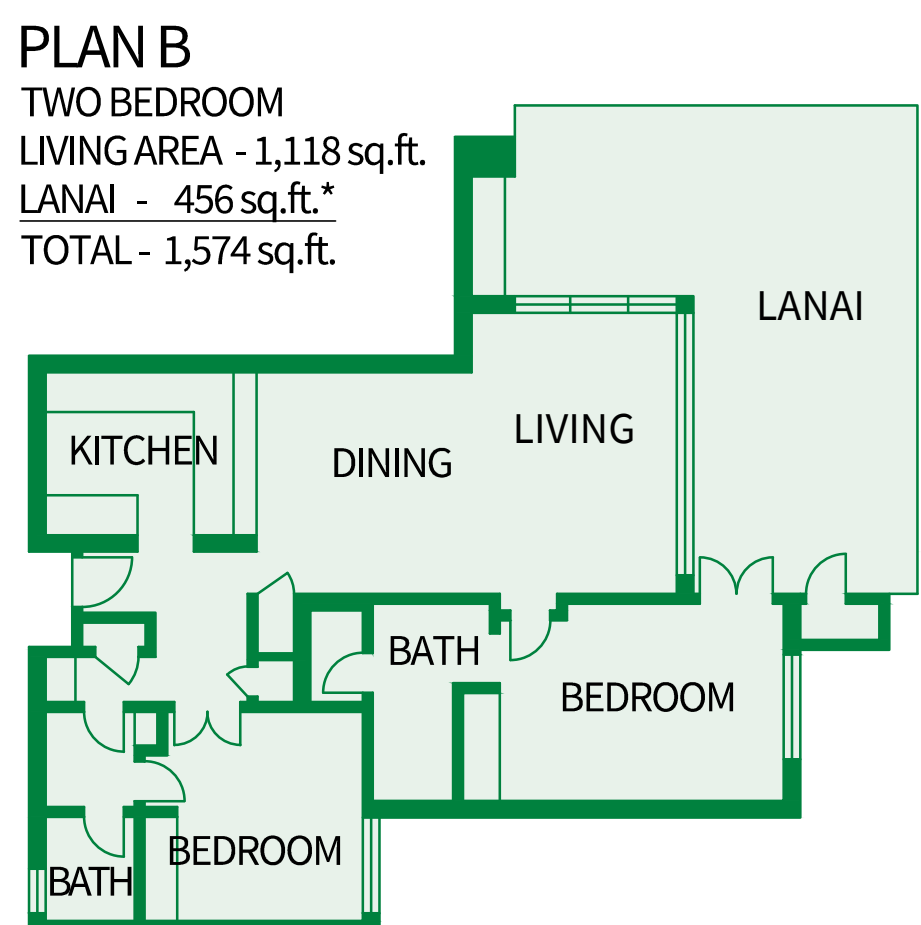

# BAY CLUB AT WAIOKOLOA BEACH RESORT

172 Units • Built 1990

**PLAN C**  
ONE BEDROOM  
LIVING AREA - 878 sq.ft.  
LANAI - 324 sq.ft.\*  
TOTAL - 1,202 sq.ft.

**PLAN A**  
TWO BEDROOM  
LIVING AREA - 1,283 sq.ft.  
LANAI - 648 sq.ft.\*  
TOTAL - 1,931 sq.ft.