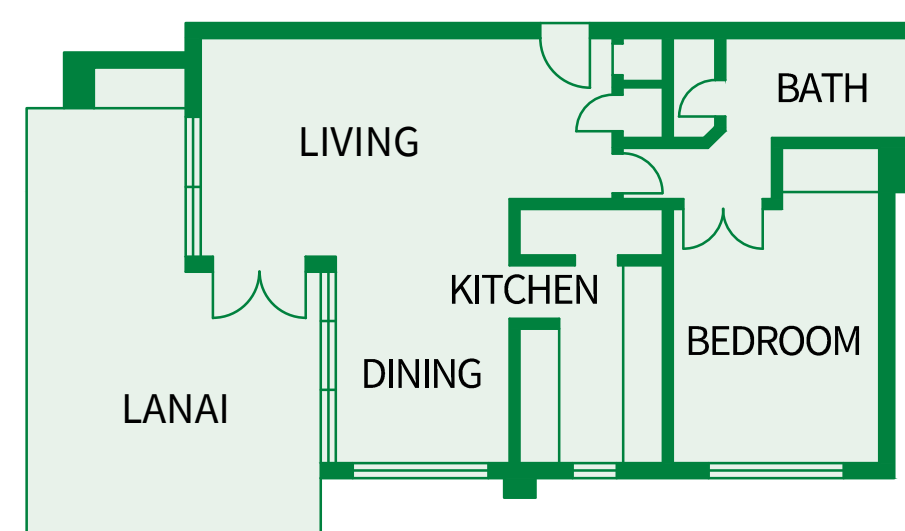

# BAY CLUB AT WAIOKOLOA BEACH RESORT

172 Units • Built 1990

**PLAN C**  
ONE BEDROOM  
LIVING AREA - 878 sq.ft.  
LANAI - 324 sq.ft.\*  
TOTAL - 1,202 sq.ft.

**PLAN A**  
TWO BEDROOM  
LIVING AREA - 1,283 sq.ft.  
LANAI - 648 sq.ft.\*  
TOTAL - 1,931 sq.ft.