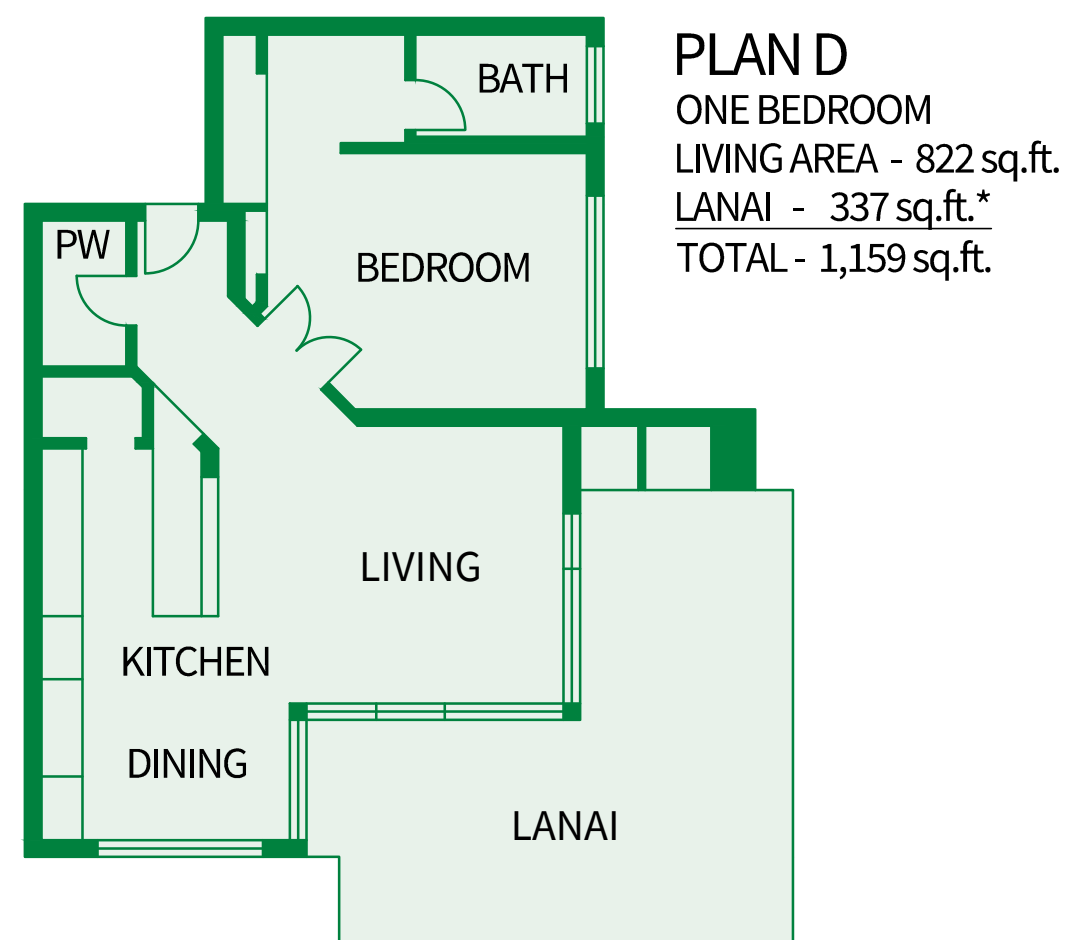

# BAY CLUB AT WAIOKOLOA BEACH RESORT

172 Units • Built 1990

**PLAN C**  
ONE BEDROOM  
LIVING AREA - 878 sq.ft.  
LANAI - 324 sq.ft.\*  
TOTAL - 1,202 sq.ft.

**PLAN A**  
TWO BEDROOM  
LIVING AREA - 1,283 sq.ft.  
LANAI - 648 sq.ft.\*  
TOTAL - 1,931 sq.ft.