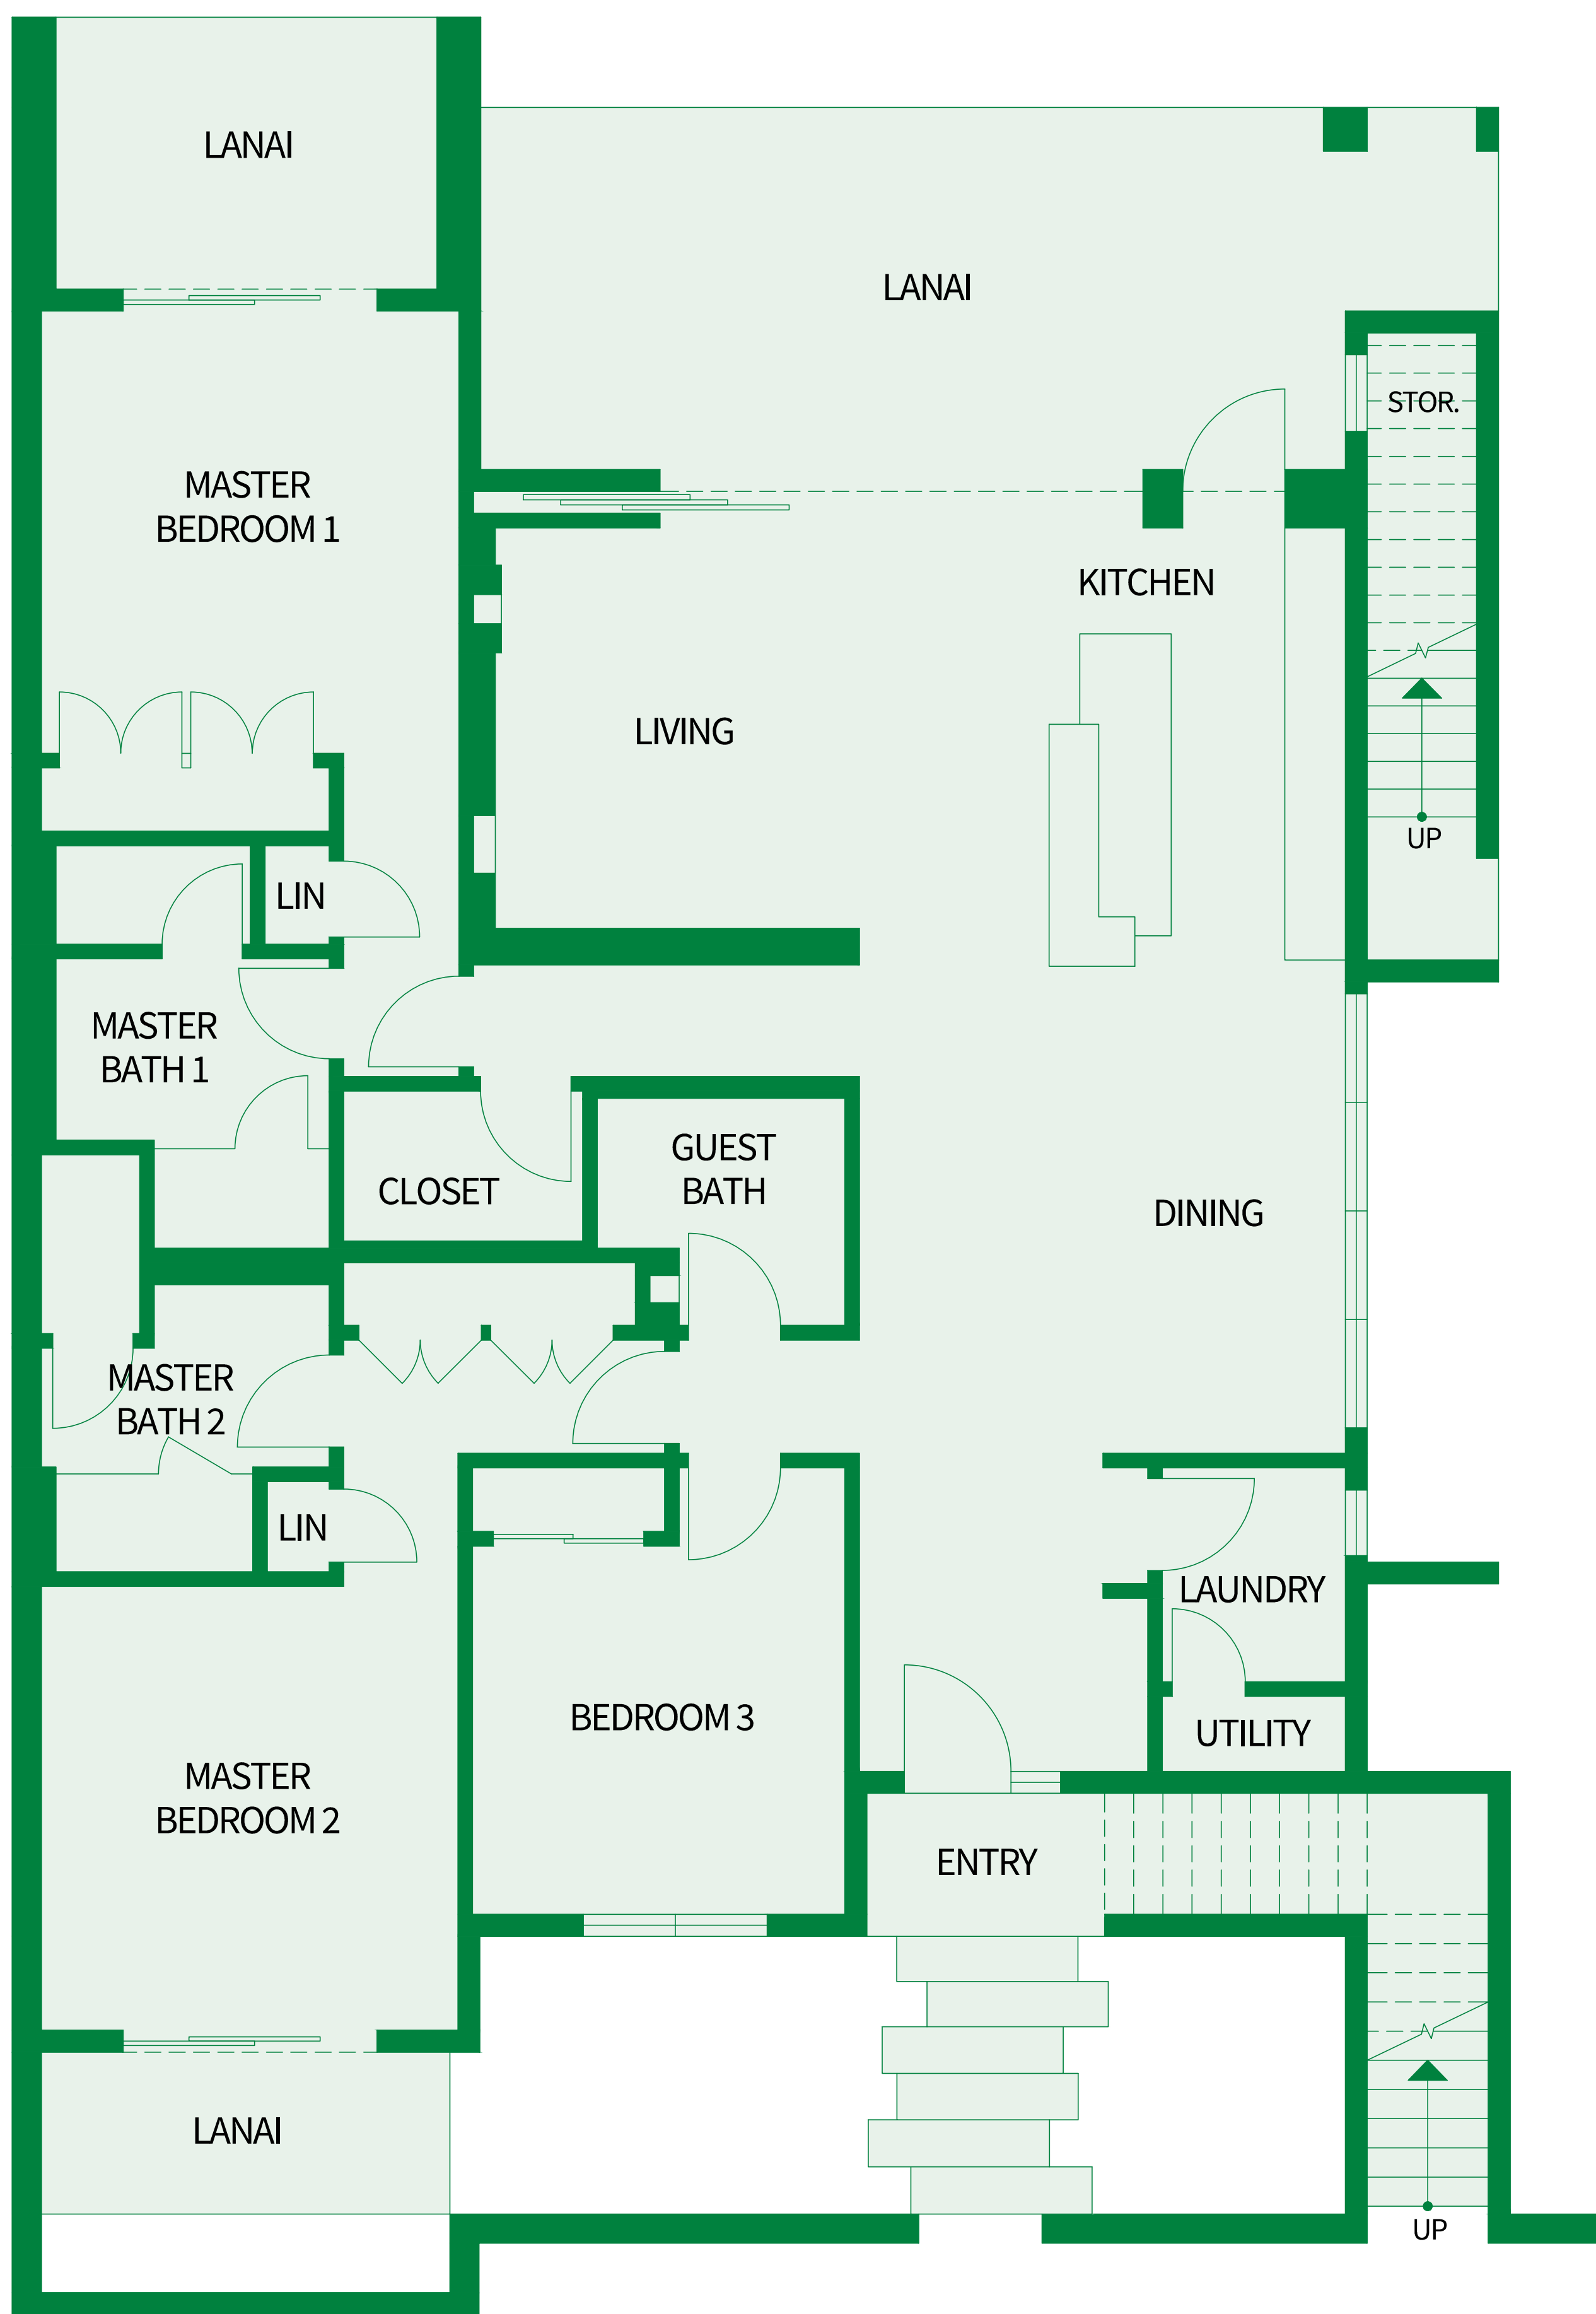

# HONUA KAI RESORT AND SPA

*Luana Garden Villas*

**Garden Level**

## Unit B

**3 Bedroom / 3 Bathrom**  
Interior - 2,047 sq.ft.  
Lanai - 562 sq.ft.  
Garage - 277 sq.ft.  
**Total - 2,941 sq.ft.**

*Floor plans are for informational purposes only. Subject to Change Without Advance Notice.  
Contact Us for Latest Updated Information.*