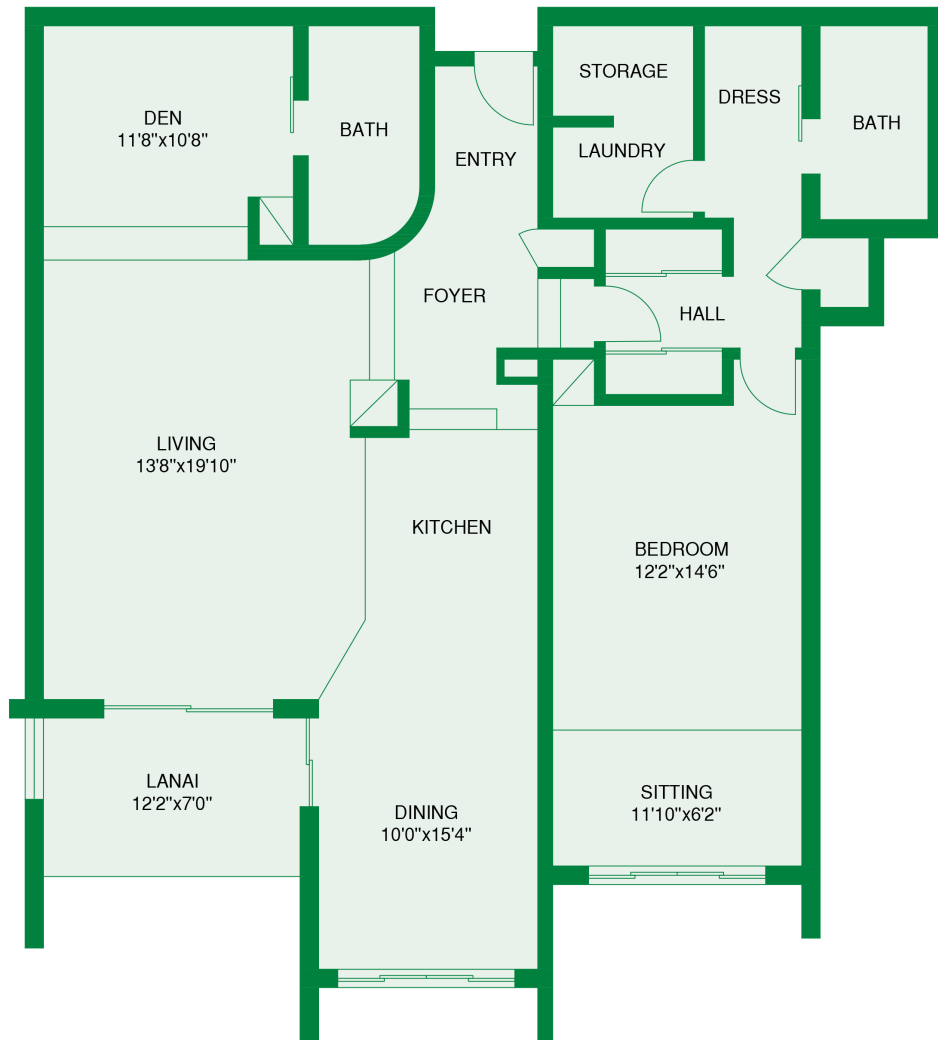

KAANAPALI ALII

8 Acres • 264 Units • Built 1982

Floor Plan 1
1 Bedroom / 2 Bath / Den
Total Area 1,544 sq.ft.