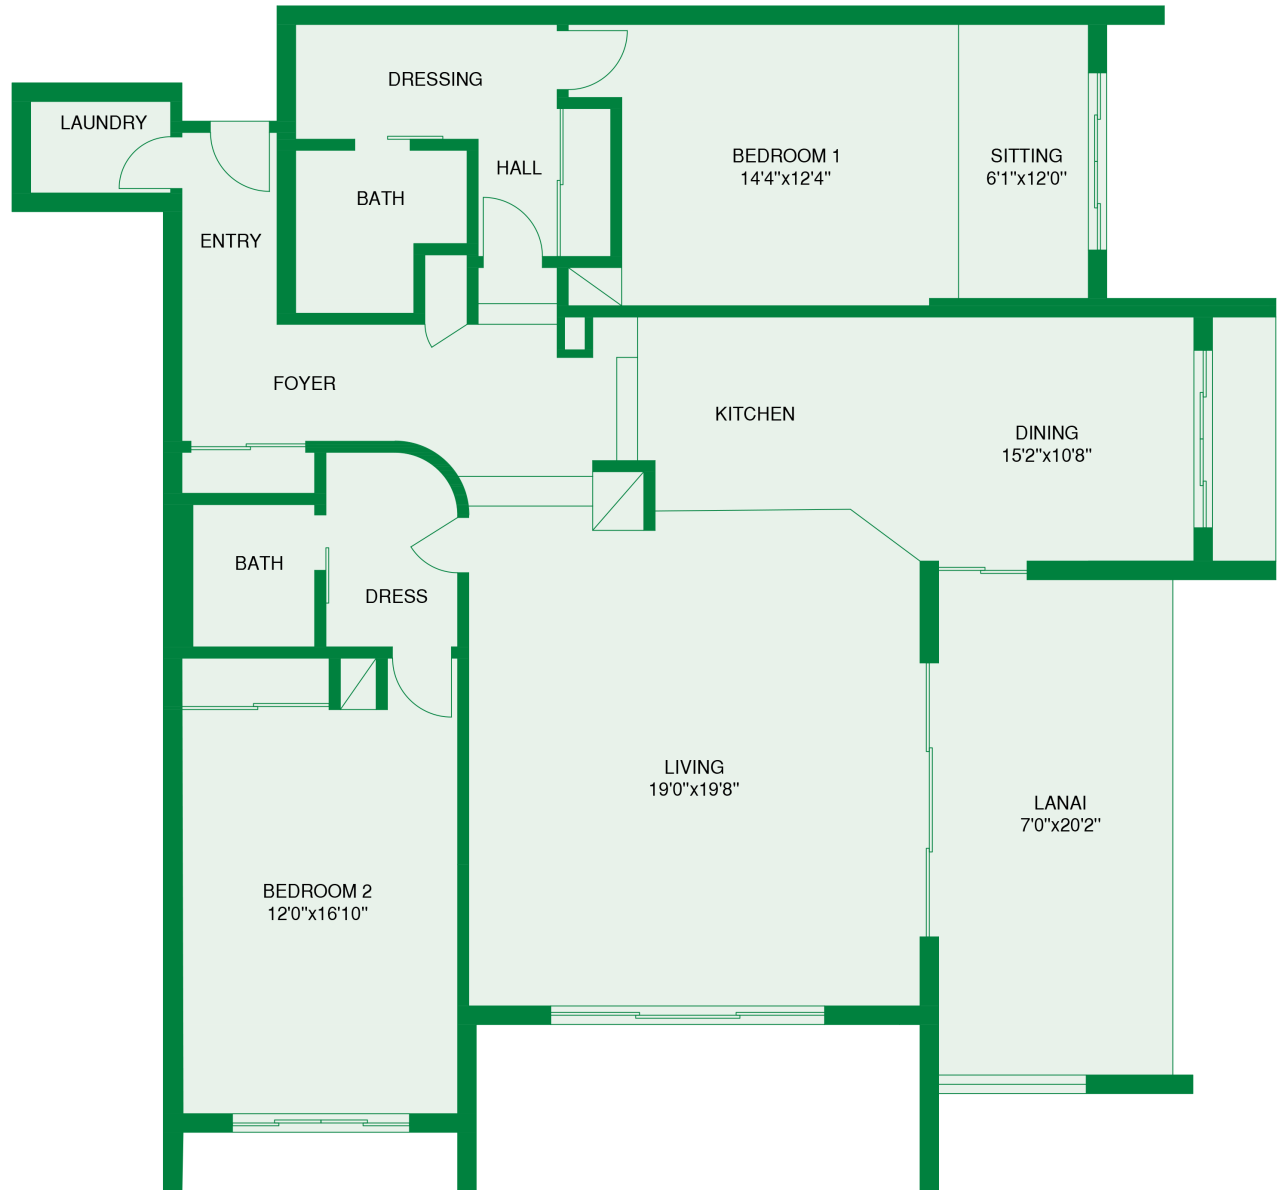

# KAANAPALI ALII

8 Acres • 264 Units • Built 1982

*Floor Plan G*  
2 Bedrooms / 2 Bath  
Total Area 1,845 sq.ft.