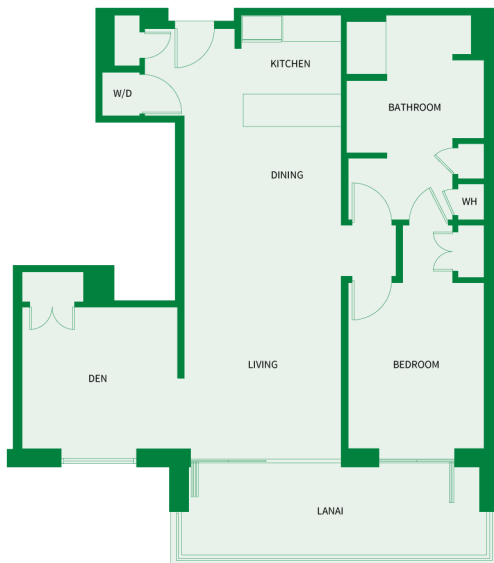

* Lanai area larger than noted

Island

Sotheby's
INTERNATIONAL REALTY

ONE BEDROOM & DEN Plan BD3

955 sq.ft. Interior

180 sq.ft. Lanai

Suites: 108*, 208, 308, 408, 508,
608, 708

* Lanai area larger than noted