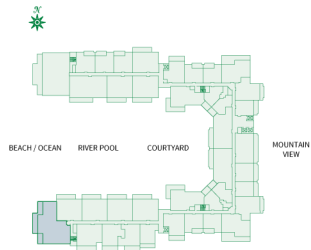

THREE BEDROOM Plan E2a - R

2,365 sq.ft. Interior
850 sq.ft. Lanai
Residence: 701