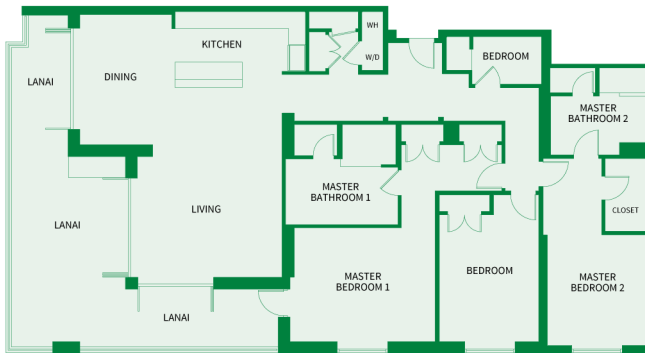

550

Island

Sotheby's
INTERNATIONAL REALTY

THREE BEDROOM

Plan D2a L - R

2,230 sq.ft. Interior

Residence: 102

1,310 sq.ft. Lanai*

Residence: 150

1,360 sq.ft. Lanai*

* Includes landscaped lanai area (not shown)

Island

Sotheby's
INTERNATIONAL REALTY

THREE BEDROOM Plan D1 - R

1,610 sq.ft. Interior

225 sq.ft. Lanai