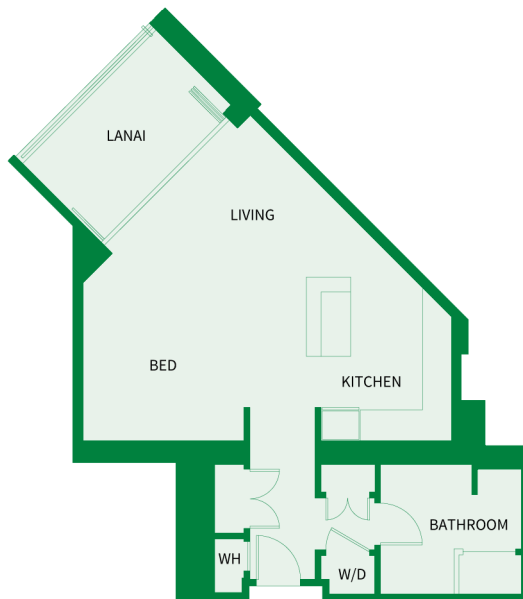

* Lanai area larger than noted

Island

Sotheby's
INTERNATIONAL REALTY

STUDIO Plan A1b

580 sq.ft. Interior

100 sq.ft. Lanai

Suites: 221, 231, 331, 431, 531,
631, 721, 731, 821, 831,
921, 931

Island

Sotheby's
INTERNATIONAL REALTY

STUDIO

Plan A1 - ADA

615 sq.ft. Interior

100 sq.ft. Lanai

Suites: 321, 421, 521, 621

Island

Sotheby's
INTERNATIONAL REALTY

STUDIO Plan A1a

595 sq.ft. Interior

100 sq.ft. Lanai

Suites: 215, 237, 315, 337, 415,
437, 515, 537, 615, 637,
715, 737, 815, 837

Island

Sotheby's
INTERNATIONAL REALTY