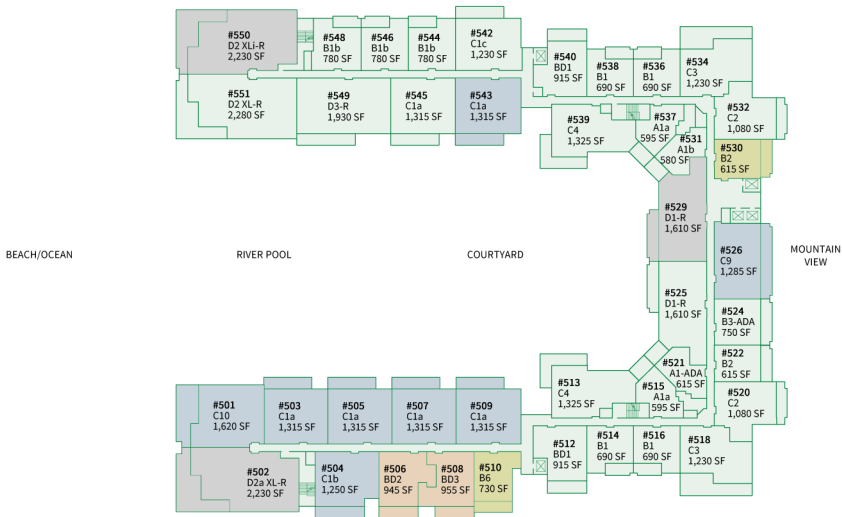

- B - One Bedroom Suite
- BD2/BD3 - One Bedroom Suite & Den
- D/E - Three Bedroom Residence
- C - Two Bedroom Suite

Island

Sotheby's
INTERNATIONAL REALTY

THIRD FLOOR

Final Collection:

- B - One Bedroom Suite
- BD2/BD3 - One Bedroom Suite & Den
- D/E - Three Bedroom Residence
- C - Two Bedroom Suite

Island

Sotheby's
INTERNATIONAL REALTY

FOURTH FLOOR

Final Collection:

- B - One Bedroom Suite
- BD2/BD3 - One Bedroom Suite & Den
- C - Two Bedroom Suite
- D/E - Three Bedroom Residence

Island

Sotheby's
INTERNATIONAL REALTY

FIFTH FLOOR

Final Collection:

- B - One Bedroom Suite
- BD2/BD3 - One Bedroom Suite & Den
- D/E - Three Bedroom Residence
- C - Two Bedroom Suite

Island

Sotheby's
INTERNATIONAL REALTY

SIXTH FLOOR

Final Collection: