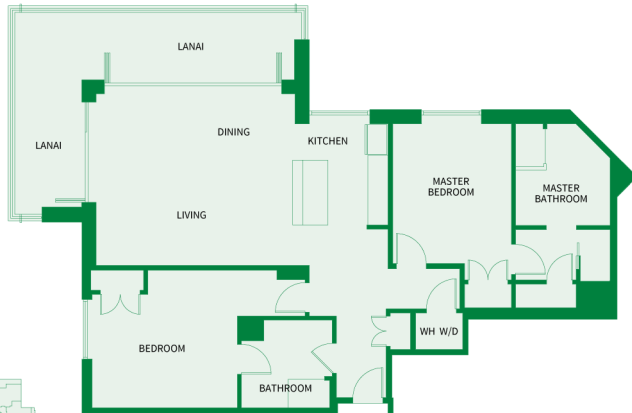

Suites: 225, 229

Island

Sotheby's
INTERNATIONAL REALTY

TWO BEDROOM Plan C4

1,325 sq.ft. Interior

315 sq.ft. Lanai

Suites: 113*, 139*, 213,
239, 313, 339,
413, 439, 513,
539, 613, 639,
713, 739, 813,
839

* Lanai area larger than noted

Island

Sotheby's
INTERNATIONAL REALTY

TWO BEDROOM Plan C3 - ADA

1,230 sq.ft. Interior

470 sq.ft. Lanai

Suites: 318, 334, 418, 434

Island

Sotheby's
INTERNATIONAL REALTY