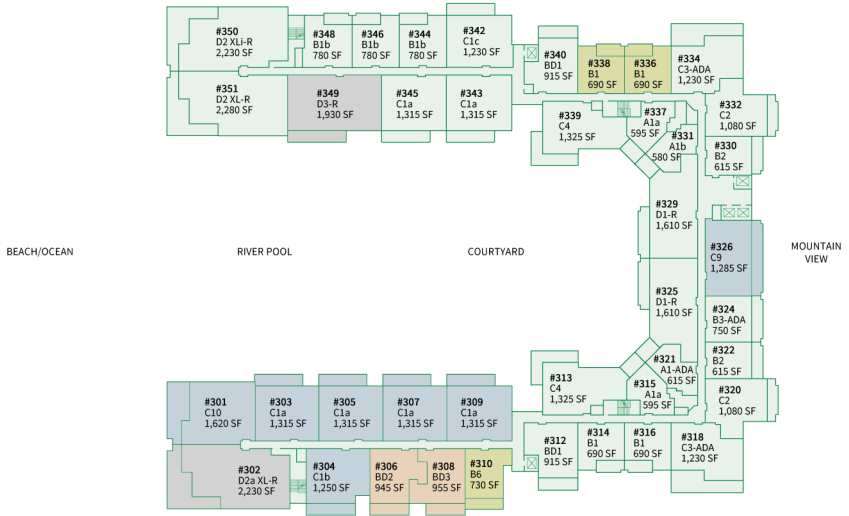

GROUND FLOOR

Final Collection:

- B - One Bedroom Suite
- BD2/BD3 - One Bedroom Suite & Den
- D/E - Three Bedroom Residence
- C - Two Bedroom Suite

Island

Sotheby's
INTERNATIONAL REALTY

SECOND FLOOR

Final Collection:

- B - One Bedroom Suite
- BD2/BD3 - One Bedroom Suite & Den
- D/E - Three Bedroom Residence
- C - Two Bedroom Suite

Island

Sotheby's
INTERNATIONAL REALTY

THIRD FLOOR

Final Collection:

- B - One Bedroom Suite
- BD2/BD3 - One Bedroom Suite & Den
- D/E - Three Bedroom Residence
- C - Two Bedroom Suite