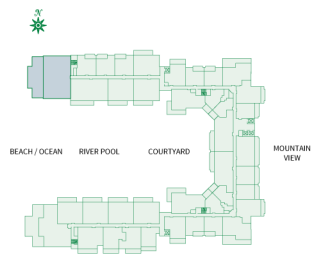

Island

Sotheby's
INTERNATIONAL REALTY

THREE BEDROOM Plan E2a - R

2,365 sq.ft. Interior
850 sq.ft. Lanai
Residence: 701

THREE BEDROOM Plan E1 - R

2,770 sq.ft. Interior
1,670 sq.ft. Lanai
Residence: 651

THREE BEDROOM Plan E1a - R