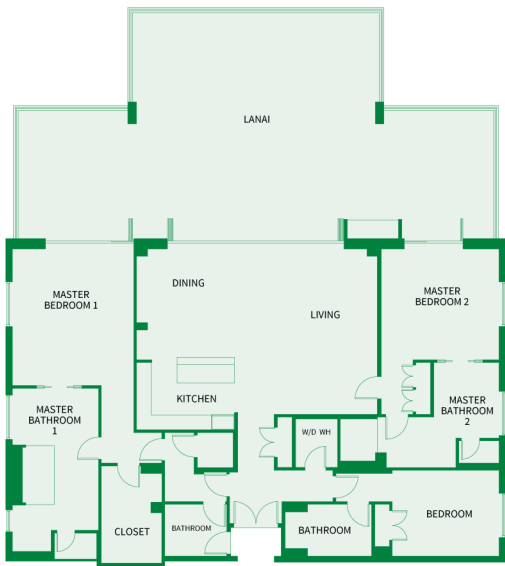

Island

Sotheby's
INTERNATIONAL REALTY

THREE BEDROOM Plan E2a - R

2,365 sq.ft. Interior
850 sq.ft. Lanai
Residence: 701

THREE BEDROOM Plan E1 - R

2,770 sq.ft. Interior
1,670 sq.ft. Lanai
Residence: 651

THREE BEDROOM Plan E1a - R

2,770 sq.ft. Interior

905 sq.ft. Lanai

Residence: 751

Island

Sotheby's
INTERNATIONAL REALTY

THREE BEDROOM Plan D5 - R

2,380 sq.ft. Interior
890 sq.ft. Lanai
Suite: 1019, 1033

Island