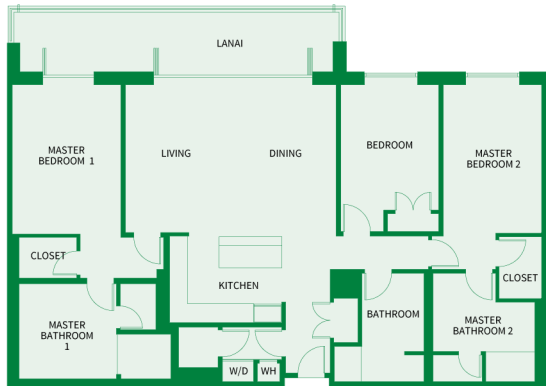

2,770 sq.ft. Interior

905 sq.ft. Lanai

Residence: 751

Island

Sotheby's
INTERNATIONAL REALTY

THREE BEDROOM Plan D5 - R

2,380 sq.ft. Interior
890 sq.ft. Lanai
Suite: 1019, 1033

Island

Sotheby's
INTERNATIONAL REALTY

THREE BEDROOM Plan D4 - R

2,170 sq.ft. Interior

400 sq.ft. Lanai

Residences: 1025, 1029

Island

Sotheby's
INTERNATIONAL REALTY

THREE BEDROOM

Plan D3 - R

1,930 sq.ft. Interior

270 sq.ft. Lanai

Residences: 149*, 249, 349, 449,
549, 649, 749

* Lanai area larger than noted

Island

Sotheby's
INTERNATIONAL REALTY

THREE BEDROOM Plan D2 XL - R