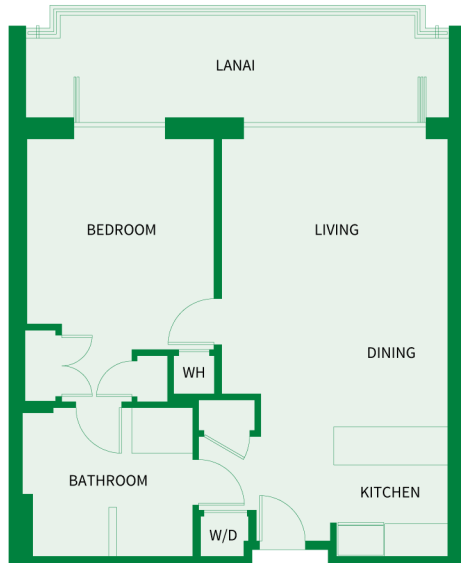

180 sq.ft. Lanai

Suites: 110*, 210, 310, 410, 510,
610, 710

* Lanai area larger than noted

Island

Sotheby's
INTERNATIONAL REALTY

ONE BEDROOM Plan B3 - ADA

750 sq.ft. Interior

200 sq.ft. Lanai

Suites: 324, 424, 524, 624

Island

Sotheby's
INTERNATIONAL REALTY

ONE BEDROOM Plan B3

750 sq.ft. Interior

200 sq.ft. Lanai

Suites: 224*, 724, 824, 924, 1024

* Lanai area larger than noted