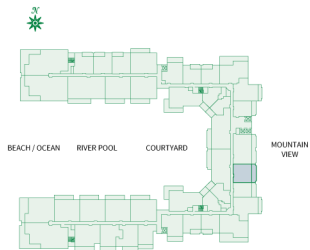

Suites: 324, 424, 524, 624

Island

Sotheby's
INTERNATIONAL REALTY

ONE BEDROOM Plan B3

750 sq.ft. Interior

200 sq.ft. Lanai

Suites: 224*, 724, 824, 924, 1024

* Lanai area larger than noted