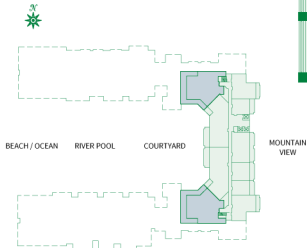

2,770 sq.ft. Interior

905 sq.ft. Lanai

Residence: 751

Island

Sotheby's
INTERNATIONAL REALTY

THREE BEDROOM Plan D5 - R

2,380 sq.ft. Interior
890 sq.ft. Lanai
Suite: 1019, 1033

Island