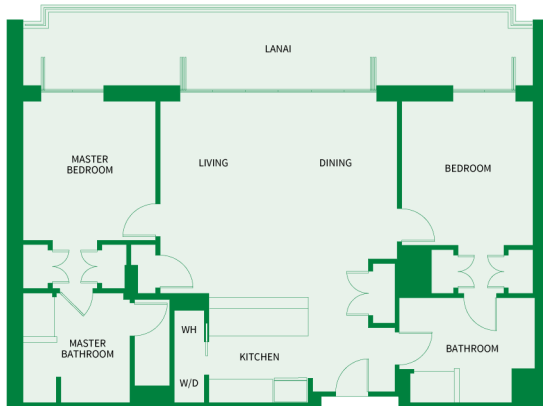

* Lanai area larger than noted

Island

Sotheby's
INTERNATIONAL REALTY

TWO BEDROOM Plan C9

1,285 sq.ft. Interior

350 sq.ft. Lanai

Suites: 326, 426, 526, 626,
726, 826, 926, 1026

Island

Sotheby's
INTERNATIONAL REALTY

TWO BEDROOM Plan C8

1,280 sq.ft. Interior

100 sq.ft. Lanai

Suites: 919, 933

Island

Sotheby's
INTERNATIONAL REALTY

TWO BEDROOM Plan C7a