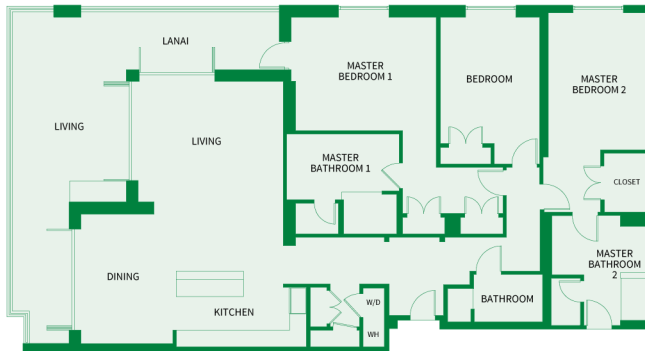

2,280 sq.ft. Interior
600 sq.ft. Lanai
Residences: 251, 351,
451, 551

Island

Sotheby's
INTERNATIONAL REALTY

THREE BEDROOM Plan D2 XLi - R

2,230 sq.ft. Interior
600 sq.ft. Lanai
Residences: 250, 350,
450, 550

Island

Sotheby's
INTERNATIONAL REALTY

THREE BEDROOM Plan D2 - R

2,280 sq.ft. Interior

530 sq.ft. Lanai

(1 of 10)

Suites: 101, 151, 201,

251, 301, 351,