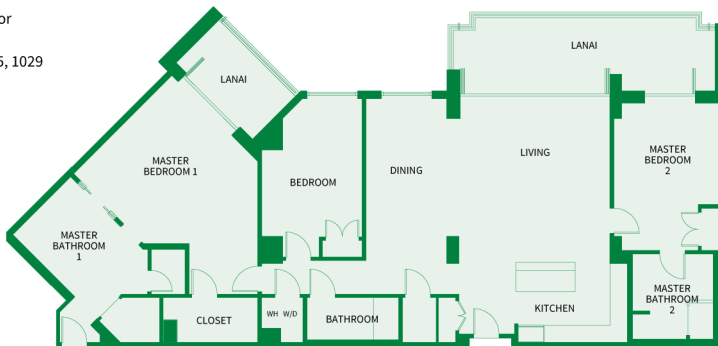

Island

Sotheby's
INTERNATIONAL REALTY

THREE BEDROOM Plan E2a - R

2,365 sq.ft. Interior
850 sq.ft. Lanai
Residence: 701

THREE BEDROOM Plan E1 - R

2,770 sq.ft. Interior
1,670 sq.ft. Lanai
Residence: 651

THREE BEDROOM Plan E1a - R

2,770 sq.ft. Interior

905 sq.ft. Lanai

Residence: 751

Island

Sotheby's
INTERNATIONAL REALTY

THREE BEDROOM Plan D5 - R

2,380 sq.ft. Interior
890 sq.ft. Lanai
Suite: 1019, 1033

Island

Sotheby's
INTERNATIONAL REALTY

THREE BEDROOM Plan D4 - R

2,170 sq.ft. Interior

400 sq.ft. Lanai

Residences: 1025, 1029

Island

Sotheby's
INTERNATIONAL REALTY

THREE BEDROOM

Plan D3 - R

1,930 sq.ft. Interior

270 sq.ft. Lanai

Residences: 149*, 249, 349, 449,
549, 649, 749

* Lanai area larger than noted

Island

Sotheby's
INTERNATIONAL REALTY

THREE BEDROOM Plan D2 XL - R