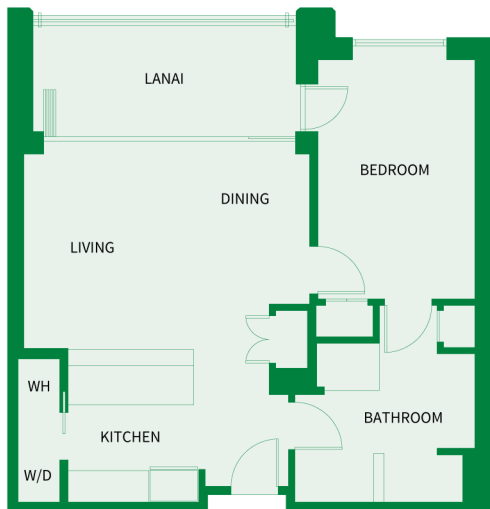

* Lanai area larger than noted

Island

Sotheby's
INTERNATIONAL REALTY

ONE BEDROOM Plan B1

690 sq.ft. Interior

135 sq.ft. Lanai

Suites: 136*, 138*, 214*, 216*, 236,
238, 314, 316, 336, 338,
414, 416, 436, 438, 514,
516, 536, 538, 614, 616,
636, 638, 714, 716, 736,
738, 814, 816, 836, 838

* Lanai area larger than noted

Island

Sotheby's
INTERNATIONAL REALTY

STUDIO Plan A1b

580 sq.ft. Interior

100 sq.ft. Lanai

Suites: 221, 231, 331, 431, 531,
631, 721, 731, 821, 831,
921, 931

Island