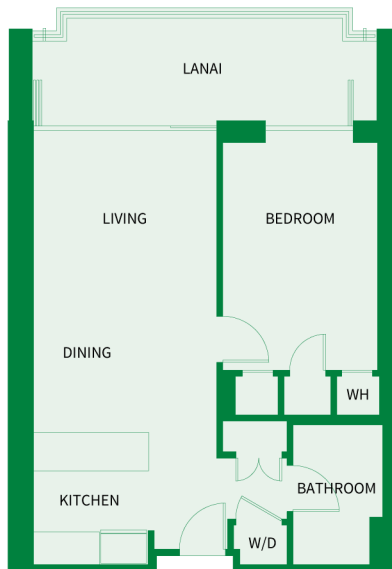

Suites: 324, 424, 524, 624

Island

Sotheby's
INTERNATIONAL REALTY

ONE BEDROOM Plan B3

750 sq.ft. Interior

200 sq.ft. Lanai

Suites: 224*, 724, 824, 924, 1024

* Lanai area larger than noted

Island

Sotheby's
INTERNATIONAL REALTY

ONE BEDROOM Plan B2

615 sq.ft. Interior

170 sq.ft. Lanai

Suites: 222*, 230*, 322, 330, 422,
430, 522, 530, 622, 630,
722, 730, 822, 830, 922,
930, 1022, 1030

* Lanai area larger than noted

Island

Sotheby's
INTERNATIONAL REALTY

ONE BEDROOM Plan Bib

780 sq.ft. Interior

140 sq.ft. Lanai

Suites: 144*, 146*, 148*, 244, 246,
248, 344, 346, 348, 444,
446, 448, 544, 546, 548,
644, 646, 648, 744, 746,
748