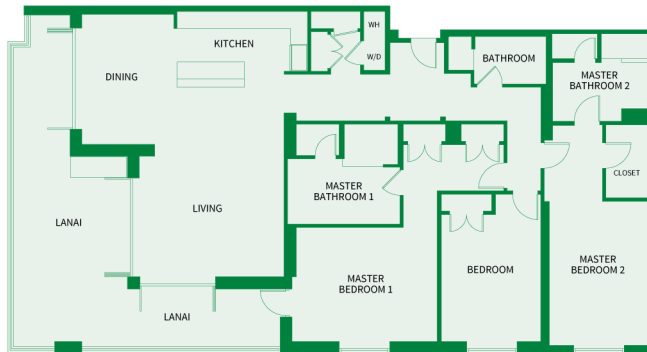

Island

Sotheby's
INTERNATIONAL REALTY

THREE BEDROOM Plan D2 - R

2,280 sq.ft. Interior

530 sq.ft. Lanai

(1 of 10)

Suites: 101, 151, 201,

251, 301, 351,

401, 451, 501,

551

Island

Sotheby's
INTERNATIONAL REALTY

THREE BEDROOM Plan D2 L - R

2,280 sq.ft. Interior

1,430 sq.ft. Lanai*

Residence: 151

* Includes landscaped lanai area
(not shown)

Island

Sotheby's
INTERNATIONAL REALTY

THREE BEDROOM Plan D2a XL - R

2,230 sq.ft. Interior

600 sq.ft. Lanai

Residences: 202, 302,
402, 502

Island