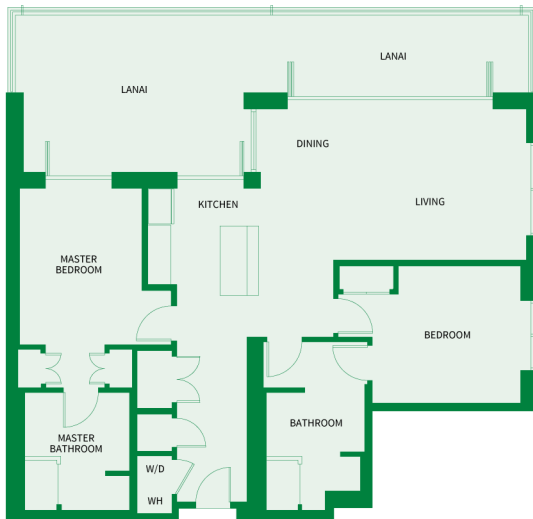

Island

Sotheby's
INTERNATIONAL REALTY

TWO BEDROOM Plan C3 - ADA

1,230 sq.ft. Interior

470 sq.ft. Lanai

Suites: 318, 334, 418, 434

Island

Sotheby's
INTERNATIONAL REALTY

TWO BEDROOM Plan C3

1,230 sq.ft. Interior

470 sq.ft. Lanai

Suites: 218*, 234*, 518, 534, 618,
634, 718, 734, 818, 834

* Lanai area larger than noted

Island

Sotheby's
INTERNATIONAL REALTY

TWO BEDROOM Plan C2a