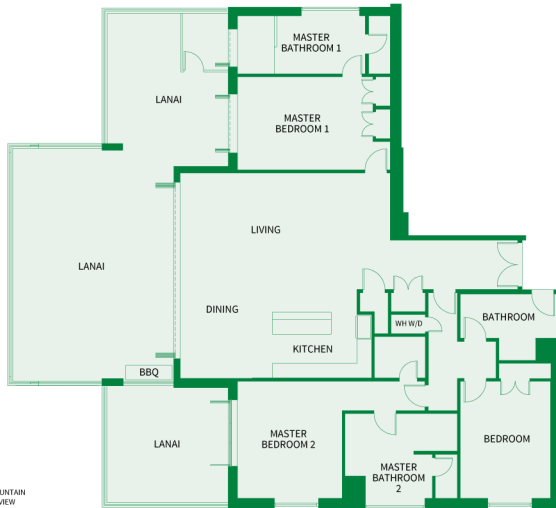

- B - One Bedroom Suite
- BD2/BD3 - One Bedroom Suite & Den
- C - Two Bedroom Suite
- D/E - Three Bedroom Residence

Island

Sotheby's
INTERNATIONAL REALTY

THREE BEDROOM Plan E2 - R

2,365 sq.ft. Interior
1,375 sq.ft. Lanai
Residence: 601