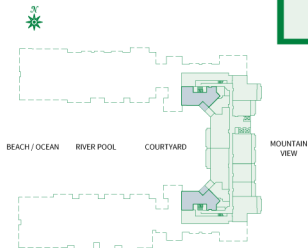

TWO BEDROOM Plan C8

1,280 sq.ft. Interior

100 sq.ft. Lanai

Suites: 919, 933

Island

Sotheby's
INTERNATIONAL REALTY