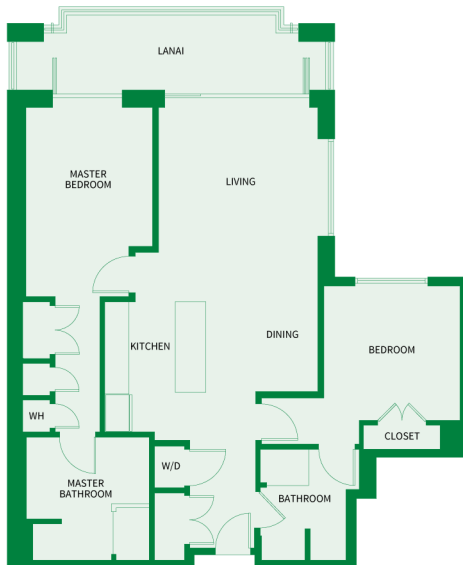

1,215 sq.ft. Interior
165 sq.ft. Lanai
Suites: 920, 932, 1020, 1032

Island

Sotheby's
INTERNATIONAL REALTY

TWO BEDROOM Plan C2

1,080 sq.ft. Interior

165 sq.ft. Lanai

Suites: 220*, 232*, 320, 332, 420,
432, 520, 532, 620, 632,
720, 732, 820, 832

* Lanai area larger than noted

Island

Sotheby's
INTERNATIONAL REALTY

TWO BEDROOM Plan C1c

1,230 sq.ft. Interior

230 sq.ft. Lanai

Suites: 142*, 242, 342, 442, 542,
642, 742

* Lanai area larger than noted