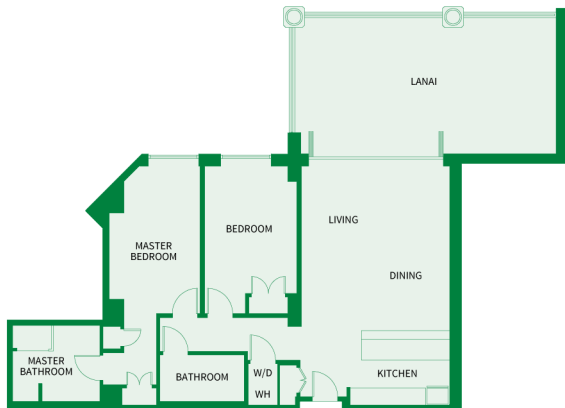

Sotheby's
INTERNATIONAL REALTY

TWO BEDROOM Plan C8

1,280 sq.ft. Interior

100 sq.ft. Lanai

Suites: 919, 933

Island

Sotheby's
INTERNATIONAL REALTY

TWO BEDROOM Plan C7a

1,350 sq.ft. Interior

175 sq.ft. Lanai

Suites: 812, 840

Island

Sotheby's
INTERNATIONAL REALTY

TWO BEDROOM Plan C6

1,235 sq.ft. Interior

475 sq.ft. Lanai

Suites: 225, 229

Island

Sotheby's
INTERNATIONAL REALTY

TWO BEDROOM Plan C4

1,325 sq.ft. Interior

315 sq.ft. Lanai

Suites: 113*, 139*, 213,
239, 313, 339,
413, 439, 513,
539, 613, 639,
713, 739, 813,
839

* Lanai area larger than noted