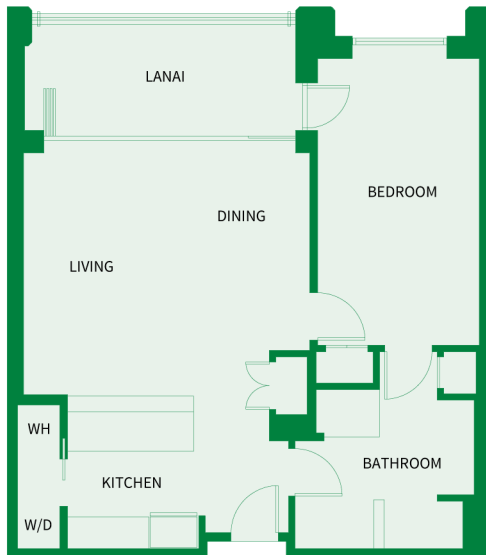

Island

Sotheby's
INTERNATIONAL REALTY

ONE BEDROOM Plan Bib

780 sq.ft. Interior

140 sq.ft. Lanai

Suites: 144*, 146*, 148*, 244, 246,
248, 344, 346, 348, 444,
446, 448, 544, 546, 548,
644, 646, 648, 744, 746,
748

* Lanai area larger than noted

Island

Sotheby's
INTERNATIONAL REALTY

ONE BEDROOM Plan B1

690 sq.ft. Interior

135 sq.ft. Lanai

Suites: 136*, 138*, 214*, 216*, 236,
238, 314, 316, 336, 338,
414, 416, 436, 438, 514,
516, 536, 538, 614, 616,
636, 638, 714, 716, 736,
738, 814, 816, 836, 838