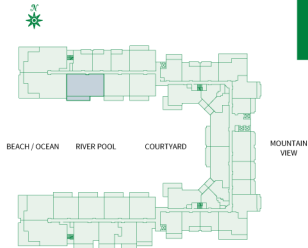

THREE BEDROOM

Plan D3 - R

1,930 sq.ft. Interior

270 sq.ft. Lanai

Residences: 149*, 249, 349, 449,
549, 649, 749

* Lanai area larger than noted

Island

Sotheby's
INTERNATIONAL REALTY