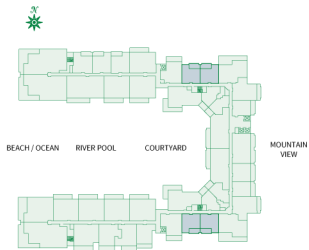

ONE BEDROOM Plan B1

690 sq.ft. Interior

135 sq.ft. Lanai

Suites: 136*, 138*, 214*, 216*, 236,
238, 314, 316, 336, 338,
414, 416, 436, 438, 514,
516, 536, 538, 614, 616,
636, 638, 714, 716, 736,
738, 814, 816, 836, 838

* Lanai area larger than noted

Island

Sotheby's
INTERNATIONAL REALTY