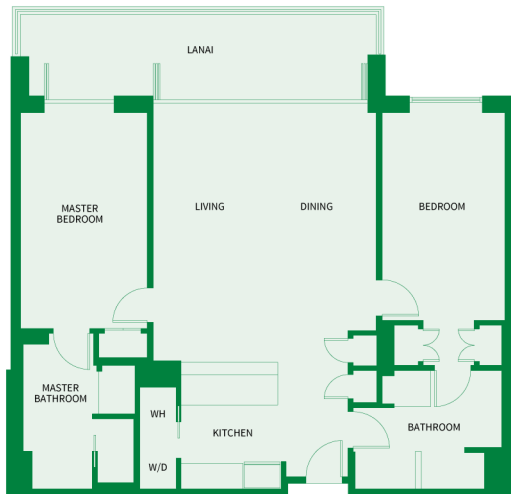

* Lanai area larger than noted

Island

Sotheby's
INTERNATIONAL REALTY

TWO BEDROOM Plan C1c

1,230 sq.ft. Interior

230 sq.ft. Lanai

Suites: 142*, 242, 342, 442, 542,
642, 742

* Lanai area larger than noted

Island

Sotheby's
INTERNATIONAL REALTY

TWO BEDROOM Plan C1b

1,250 sq.ft. Interior

230 sq.ft. Lanai

Suites: 104*, 204, 304, 404, 504,
604, 704

* Lanai area larger than noted

Island