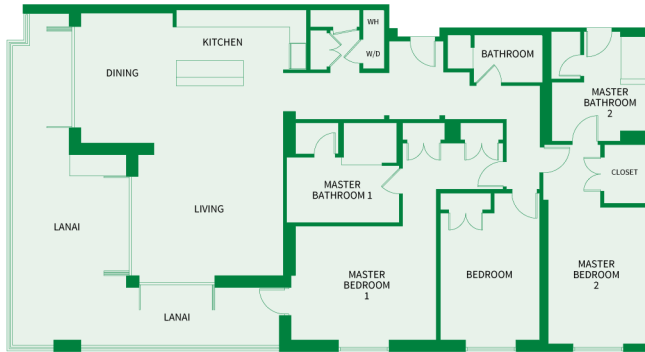

THREE BEDROOM Plan D2 XL - R

2,280 sq.ft. Interior
600 sq.ft. Lanai
Residences: 251, 351,
451, 551

Island

Sotheby's
INTERNATIONAL REALTY