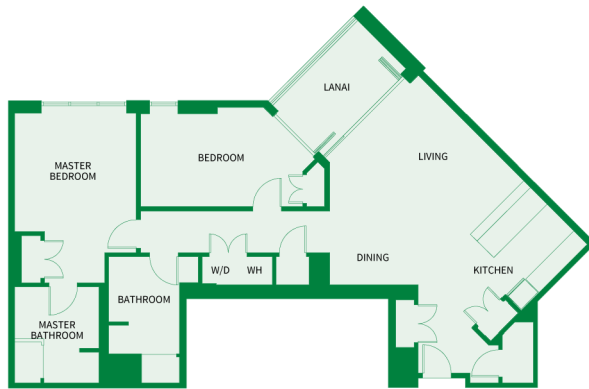

Residences: 325, 329, 425, 429,
525, 529, 625, 629,
725, 729, 825, 829,
925, 929

Island

Sotheby's
INTERNATIONAL REALTY

TWO BEDROOM Plan C10

1,620 sq.ft. Interior

415 sq.ft. Lanai

Suites: 101*, 201, 301, 401, 501

* Lanai area larger than noted

Island

Sotheby's
INTERNATIONAL REALTY

TWO BEDROOM Plan C9

1,285 sq.ft. Interior

350 sq.ft. Lanai

Suites: 326, 426, 526, 626,
726, 826, 926, 1026

Island

Sotheby's
INTERNATIONAL REALTY

TWO BEDROOM Plan C8

1,280 sq.ft. Interior

100 sq.ft. Lanai

Suites: 919, 933

Island

Sotheby's
INTERNATIONAL REALTY

TWO BEDROOM Plan C7a