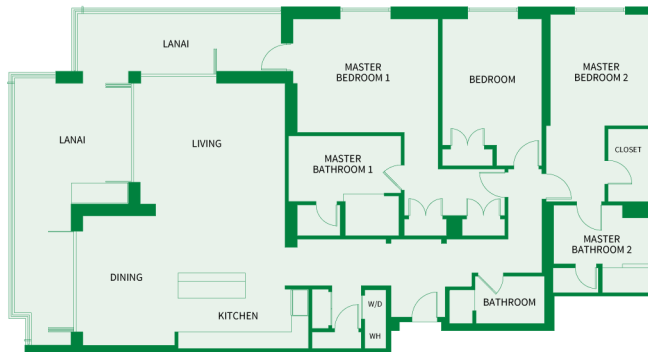

THREE BEDROOM Plan D2a - R

2,230 sq.ft. Interior

530 sq.ft. Lanai

(1 of 10)

Suites: 102, 150, 202,

250, 302, 350,

402, 450, 502,

550

Island

Sotheby's
INTERNATIONAL REALTY