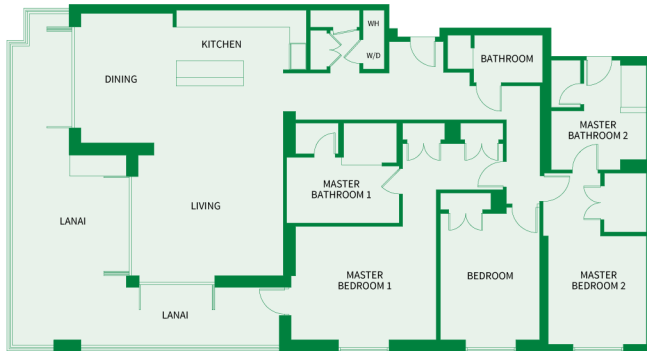

* Includes landscaped lanai area
(not shown)

Island

Sotheby's
INTERNATIONAL REALTY

THREE BEDROOM Plan D2a XL - R

2,230 sq.ft. Interior

600 sq.ft. Lanai

Residences: 202, 302,
402, 502

Island

Sotheby's
INTERNATIONAL REALTY

THREE BEDROOM Plan D2a - R

2,230 sq.ft. Interior

530 sq.ft. Lanai

(1 of 10)

Suites: 102, 150, 202,

250, 302, 350,

402, 450, 502,