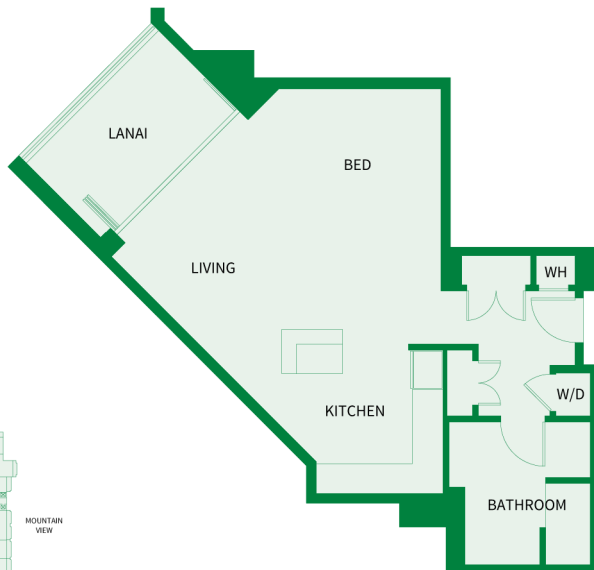

* Lanai area larger than noted

Island

Sotheby's
INTERNATIONAL REALTY

STUDIO Plan A1b

580 sq.ft. Interior

100 sq.ft. Lanai

Suites: 221, 231, 331, 431, 531,
631, 721, 731, 821, 831,
921, 931

Island

Sotheby's
INTERNATIONAL REALTY

STUDIO

Plan A1 - ADA

615 sq.ft. Interior

100 sq.ft. Lanai

Suites: 321, 421, 521, 621

Island

Sotheby's
INTERNATIONAL REALTY

STUDIO Plan A1a

595 sq.ft. Interior

100 sq.ft. Lanai

Suites: 215, 237, 315, 337, 415,
437, 515, 537, 615, 637,
715, 737, 815, 837

Island

Sotheby's
INTERNATIONAL REALTY