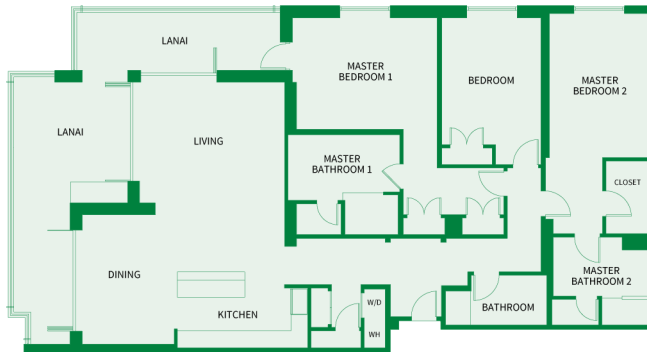

Island

Sotheby's
INTERNATIONAL REALTY

THREE BEDROOM Plan D2 - R

2,280 sq.ft. Interior

530 sq.ft. Lanai

(1 of 10)

Suites: 101, 151, 201,

251, 301, 351,

401, 451, 501,

551

Island

Sotheby's
INTERNATIONAL REALTY

THREE BEDROOM Plan D2 L - R

2,280 sq.ft. Interior

1,430 sq.ft. Lanai*

Residence: 151