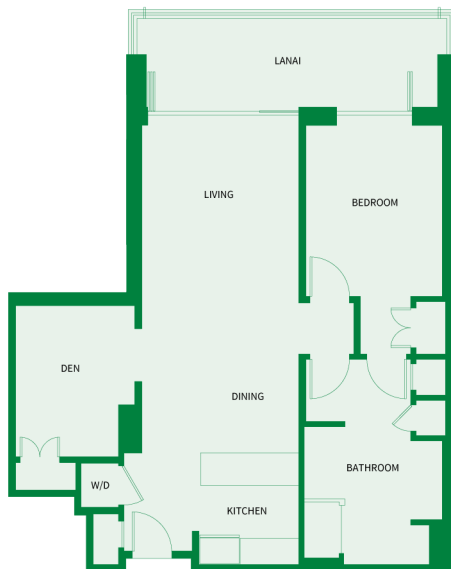

ONE BEDROOM & DEN Plan BD1

915 sq.ft. Interior

175 sq.ft. Lanai

Suites: 112*, 140*, 212*, 240, 312,
340, 412, 440, 512, 540,
612, 640, 712, 740

* Lanai area larger than noted

Island

Sotheby's
INTERNATIONAL REALTY