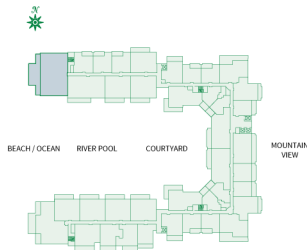

THREE BEDROOM Plan E1a - R

2,770 sq.ft. Interior

905 sq.ft. Lanai

Residence: 751

Island

Sotheby's
INTERNATIONAL REALTY