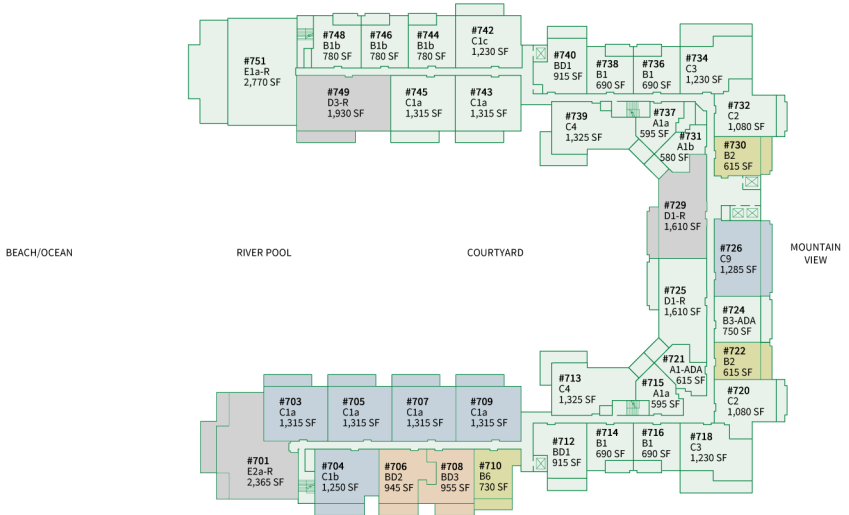

Island

Sotheby's
INTERNATIONAL REALTY

FOURTH FLOOR

Final Collection:

- B - One Bedroom Suite
- BD2/BD3 - One Bedroom Suite & Den
- C - Two Bedroom Suite
- D/E - Three Bedroom Residence

Island

Sotheby's
INTERNATIONAL REALTY

FIFTH FLOOR

Final Collection:

- B - One Bedroom Suite
- BD2/BD3 - One Bedroom Suite & Den
- D/E - Three Bedroom Residence
- C - Two Bedroom Suite

Island

Sotheby's
INTERNATIONAL REALTY

SIXTH FLOOR

Final Collection:

- B - One Bedroom Suite
- BD2/BD3 - One Bedroom Suite & Den
- C - Two Bedroom Suite
- D/E - Three Bedroom Residence

Island

Sotheby's
INTERNATIONAL REALTY

SEVENTH FLOOR

Final Collection:

- B - One Bedroom Suite
- BD2/BD3 - One Bedroom Suite & Den
- D/E - Three Bedroom Residence
- C - Two Bedroom Suite