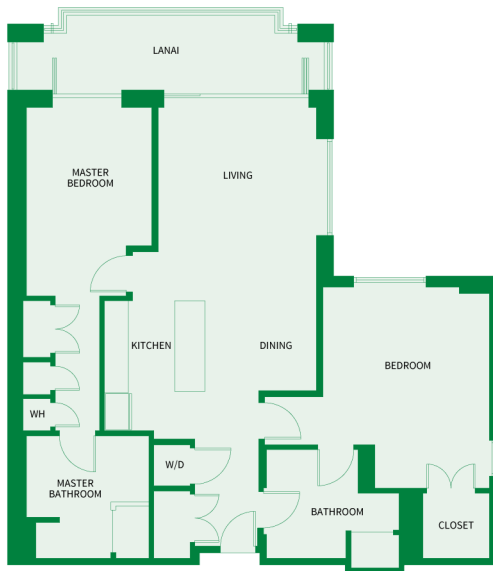

TWO BEDROOM Plan C3

1,230 sq.ft. Interior

470 sq.ft. Lanai

Suites: 218*, 234*, 518, 534, 618,
634, 718, 734, 818, 834

* Lanai area larger than noted

Island

Sotheby's
INTERNATIONAL REALTY

TWO BEDROOM Plan C2a

1,215 sq.ft. Interior
165 sq.ft. Lanai
Suites: 920, 932, 1020, 1032

Island

Sotheby's
INTERNATIONAL REALTY

TWO BEDROOM Plan C2

1,080 sq.ft. Interior

165 sq.ft. Lanai

Suites: 220*, 232*, 320, 332, 420,
432, 520, 532, 620, 632,
720, 732, 820, 832