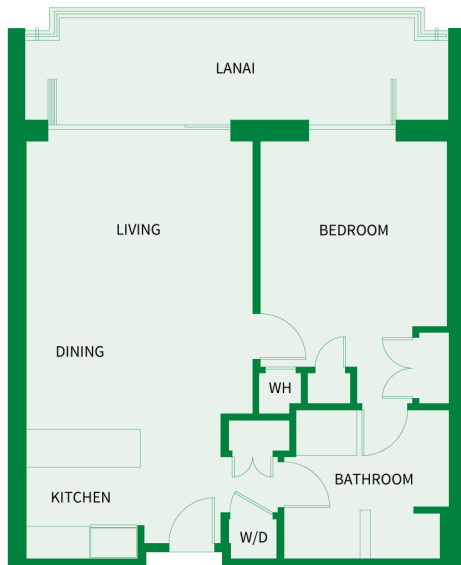

Suites: 324, 424, 524, 624

Island

Sotheby's
INTERNATIONAL REALTY

ONE BEDROOM Plan B3

750 sq.ft. Interior

200 sq.ft. Lanai

Suites: 224*, 724, 824, 924, 1024

* Lanai area larger than noted

Island

Sotheby's
INTERNATIONAL REALTY

ONE BEDROOM Plan B2

615 sq.ft. Interior

170 sq.ft. Lanai

Suites: 222*, 230*, 322, 330, 422,
430, 522, 530, 622, 630,
722, 730, 822, 830, 922,
930, 1022, 1030

* Lanai area larger than noted