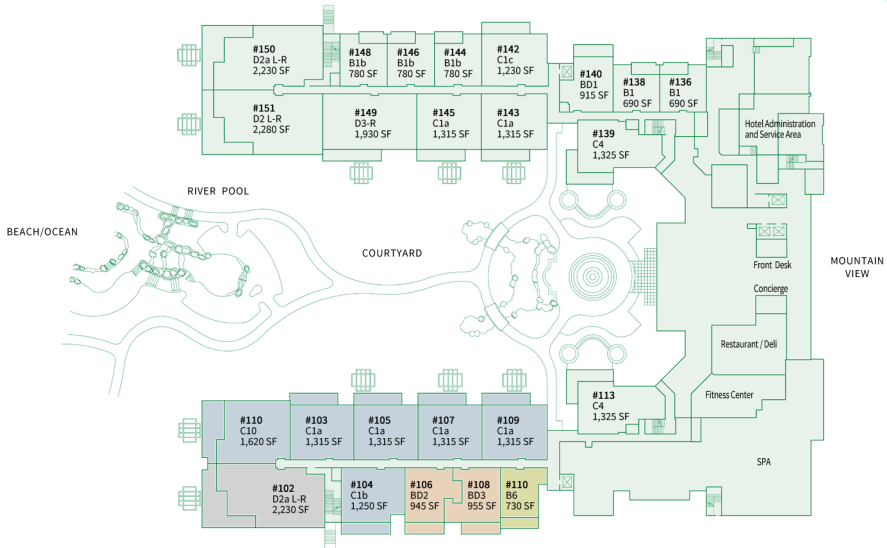

GROUND FLOOR

Final Collection:

- B - One Bedroom Suite
- BD2/BD3 - One Bedroom Suite & Den
- D/E - Three Bedroom Residence
- C - Two Bedroom Suite

Island

Sotheby's
INTERNATIONAL REALTY

SECOND FLOOR

Final Collection:

- B - One Bedroom Suite
- BD2/BD3 - One Bedroom Suite & Den
- D/E - Three Bedroom Residence
- C - Two Bedroom Suite

Island

Sotheby's
INTERNATIONAL REALTY

THIRD FLOOR

Final Collection:

- B - One Bedroom Suite
- BD2/BD3 - One Bedroom Suite & Den
- D/E - Three Bedroom Residence
- C - Two Bedroom Suite