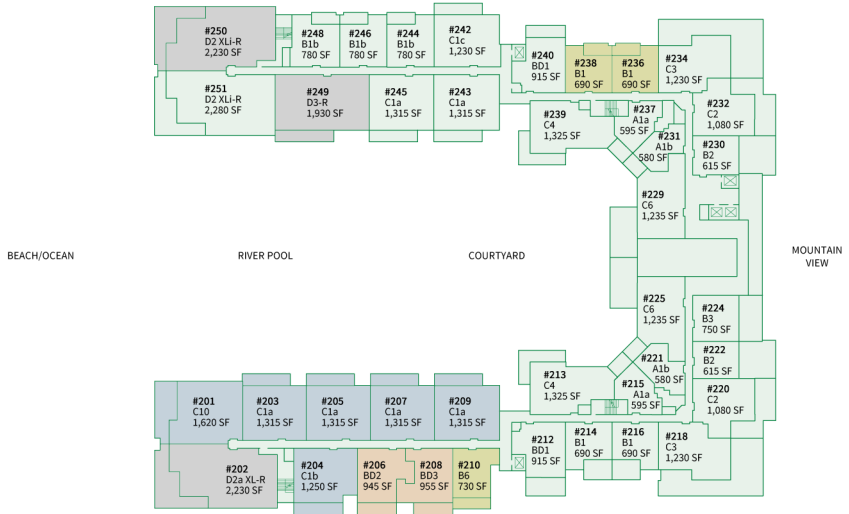

GROUND FLOOR

Final Collection:

- B - One Bedroom Suite
- BD2/BD3 - One Bedroom Suite & Den
- D/E - Three Bedroom Residence
- C - Two Bedroom Suite

Island

Sotheby's
INTERNATIONAL REALTY

SECOND FLOOR

Final Collection:

- B - One Bedroom Suite
- BD2/BD3 - One Bedroom Suite & Den
- D/E - Three Bedroom Residence
- C - Two Bedroom Suite

Island

Sotheby's
INTERNATIONAL REALTY

THIRD FLOOR

Final Collection:

- B - One Bedroom Suite
- BD2/BD3 - One Bedroom Suite & Den
- D/E - Three Bedroom Residence
- C - Two Bedroom Suite