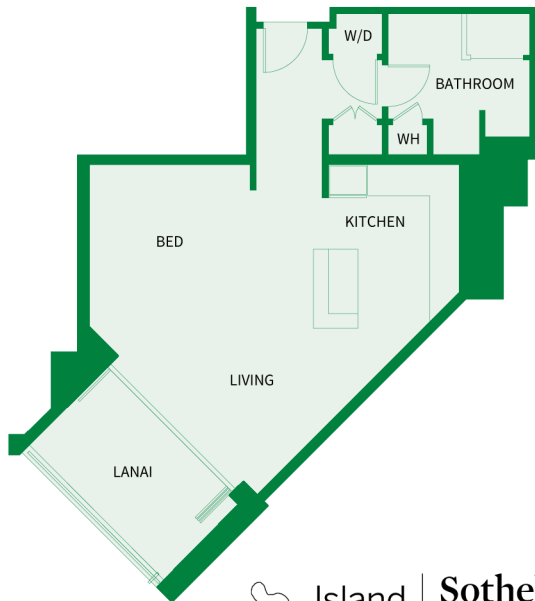

* Lanai area larger than noted

Island

Sotheby's
INTERNATIONAL REALTY

ONE BEDROOM Plan B1

690 sq.ft. Interior

135 sq.ft. Lanai

Suites: 136*, 138*, 214*, 216*, 236,
238, 314, 316, 336, 338,
414, 416, 436, 438, 514,
516, 536, 538, 614, 616,
636, 638, 714, 716, 736,
738, 814, 816, 836, 838

* Lanai area larger than noted

Island

Sotheby's
INTERNATIONAL REALTY

STUDIO Plan A1b

580 sq.ft. Interior

100 sq.ft. Lanai

Suites: 221, 231, 331, 431, 531,
631, 721, 731, 821, 831,
921, 931

Island

Sotheby's
INTERNATIONAL REALTY

STUDIO

Plan A1 - ADA

615 sq.ft. Interior

100 sq.ft. Lanai

Suites: 321, 421, 521, 621

Island

Sotheby's
INTERNATIONAL REALTY