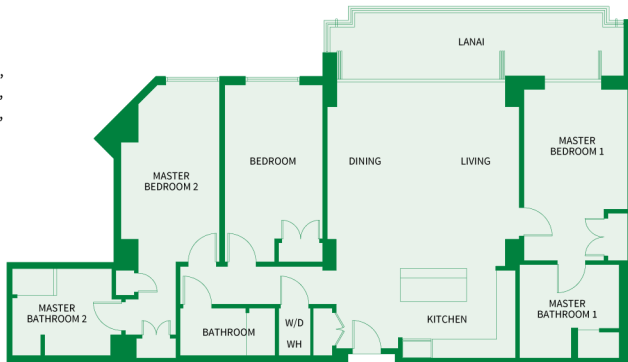

Residence: 150

1,360 sq.ft. Lanai*

* Includes landscaped lanai area (not shown)

Island

Sotheby's
INTERNATIONAL REALTY

THREE BEDROOM Plan D1 - R

1,610 sq.ft. Interior

225 sq.ft. Lanai

Residences: 325, 329, 425, 429,
525, 529, 625, 629,
725, 729, 825, 829,
925, 929

Island

Sotheby's
INTERNATIONAL REALTY

TWO BEDROOM Plan C10

1,620 sq.ft. Interior

415 sq.ft. Lanai

Suites: 101*, 201, 301, 401, 501