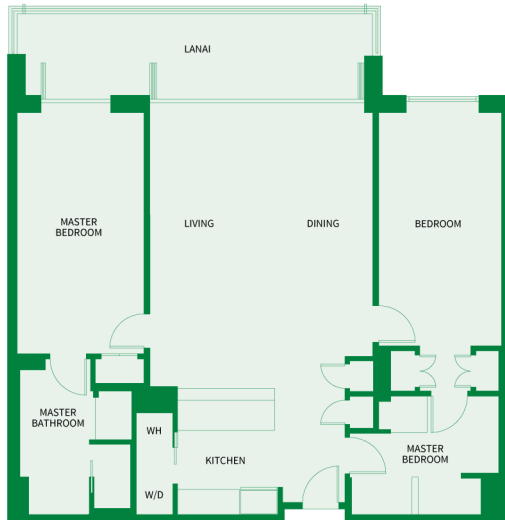

TWO BEDROOM Plan C1a

1,315 sq.ft. Interior

230 sq.ft. Lanai

Suites: 103*, 105*, 107*, 109*, 143*,
145*, 203, 205, 207, 209,
243, 245, 303, 305, 307,
309, 343, 345, 403, 405,
407, 409, 443, 445, 503,
505, 507, 509, 543, 545,
603, 605, 607, 609, 643,
645, 703, 705, 707, 709,
743, 745

* Lanai area larger than noted

Island

Sotheby's
INTERNATIONAL REALTY