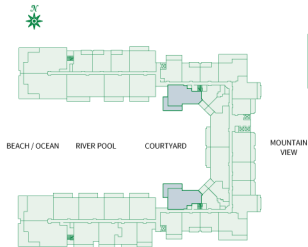

Suites: 225, 229

Island

Sotheby's
INTERNATIONAL REALTY

TWO BEDROOM Plan C4

1,325 sq.ft. Interior

315 sq.ft. Lanai

Suites: 113*, 139*, 213,
239, 313, 339,
413, 439, 513,
539, 613, 639,
713, 739, 813,
839

* Lanai area larger than noted