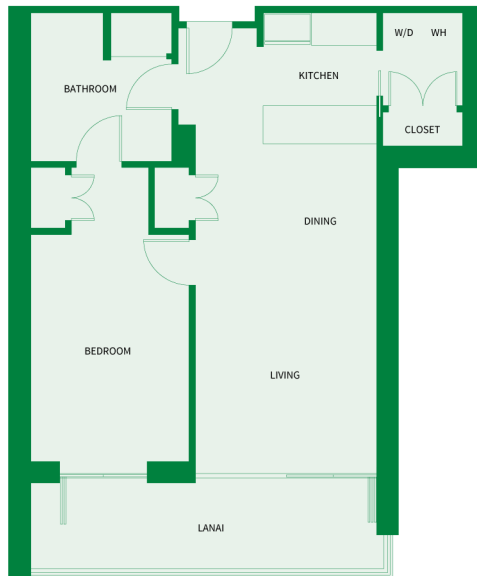

ONE BEDROOM Plan B6

730 sq.ft. Interior

180 sq.ft. Lanai

Suites: 110*, 210, 310, 410, 510,
610, 710

* Lanai area larger than noted

Island

Sotheby's
INTERNATIONAL REALTY