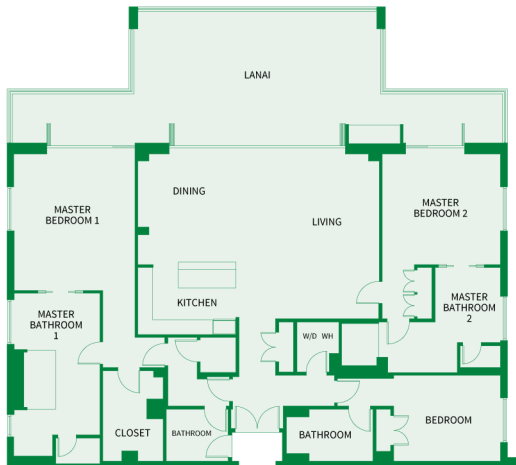

2,770 sq.ft. Interior

905 sq.ft. Lanai

Residence: 751

Island

Sotheby's
INTERNATIONAL REALTY

THREE BEDROOM Plan D5 - R

2,380 sq.ft. Interior
890 sq.ft. Lanai
Suite: 1019, 1033

Island