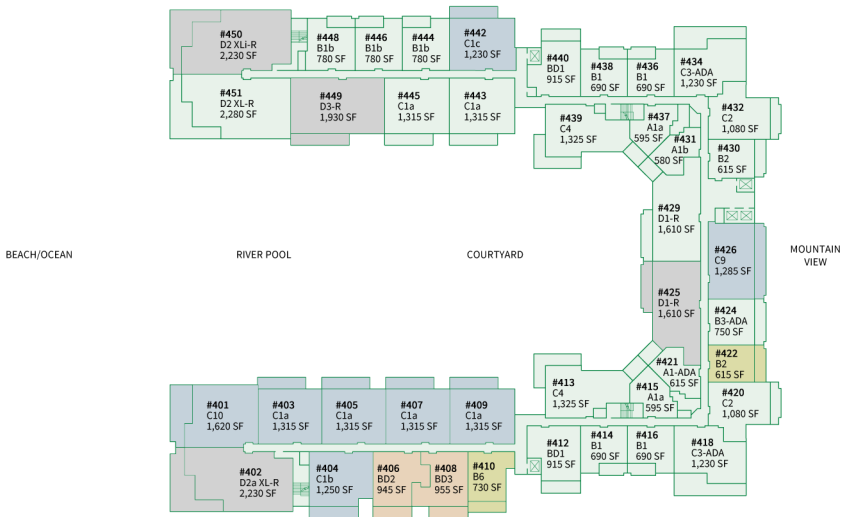

GROUND FLOOR

Final Collection:

- B - One Bedroom Suite
- BD2/BD3 - One Bedroom Suite & Den
- D/E - Three Bedroom Residence
- C - Two Bedroom Suite

Island

Sotheby's
INTERNATIONAL REALTY

SECOND FLOOR

Final Collection:

- B - One Bedroom Suite
- BD2/BD3 - One Bedroom Suite & Den
- D/E - Three Bedroom Residence
- C - Two Bedroom Suite

Island

Sotheby's
INTERNATIONAL REALTY

THIRD FLOOR

Final Collection:

- B - One Bedroom Suite
- BD2/BD3 - One Bedroom Suite & Den
- D/E - Three Bedroom Residence
- C - Two Bedroom Suite

Island

Sotheby's
INTERNATIONAL REALTY

FOURTH FLOOR

Final Collection:

- B - One Bedroom Suite
- BD2/BD3 - One Bedroom Suite & Den
- C - Two Bedroom Suite
- D/E - Three Bedroom Residence

Island

Sotheby's
INTERNATIONAL REALTY