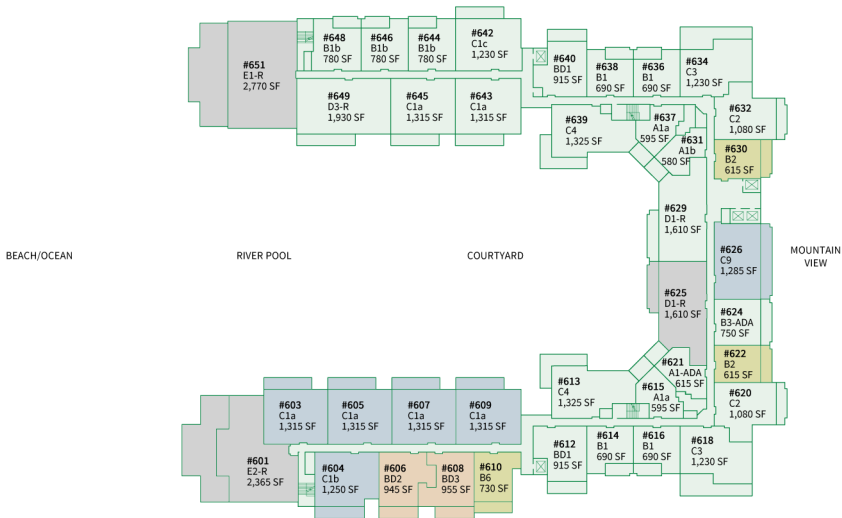

Island

Sotheby's
INTERNATIONAL REALTY

FOURTH FLOOR

Final Collection:

- B - One Bedroom Suite
- BD2/BD3 - One Bedroom Suite & Den
- C - Two Bedroom Suite
- D/E - Three Bedroom Residence

Island

Sotheby's
INTERNATIONAL REALTY

FIFTH FLOOR

Final Collection:

- B - One Bedroom Suite
- BD2/BD3 - One Bedroom Suite & Den
- D/E - Three Bedroom Residence
- C - Two Bedroom Suite

Island

Sotheby's
INTERNATIONAL REALTY

SIXTH FLOOR

Final Collection:

- B - One Bedroom Suite
- BD2/BD3 - One Bedroom Suite & Den
- C - Two Bedroom Suite
- D/E - Three Bedroom Residence

Island

Sotheby's
INTERNATIONAL REALTY

SEVENTH FLOOR

Final Collection:

- B - One Bedroom Suite
- BD2/BD3 - One Bedroom Suite & Den
- D/E - Three Bedroom Residence
- C - Two Bedroom Suite